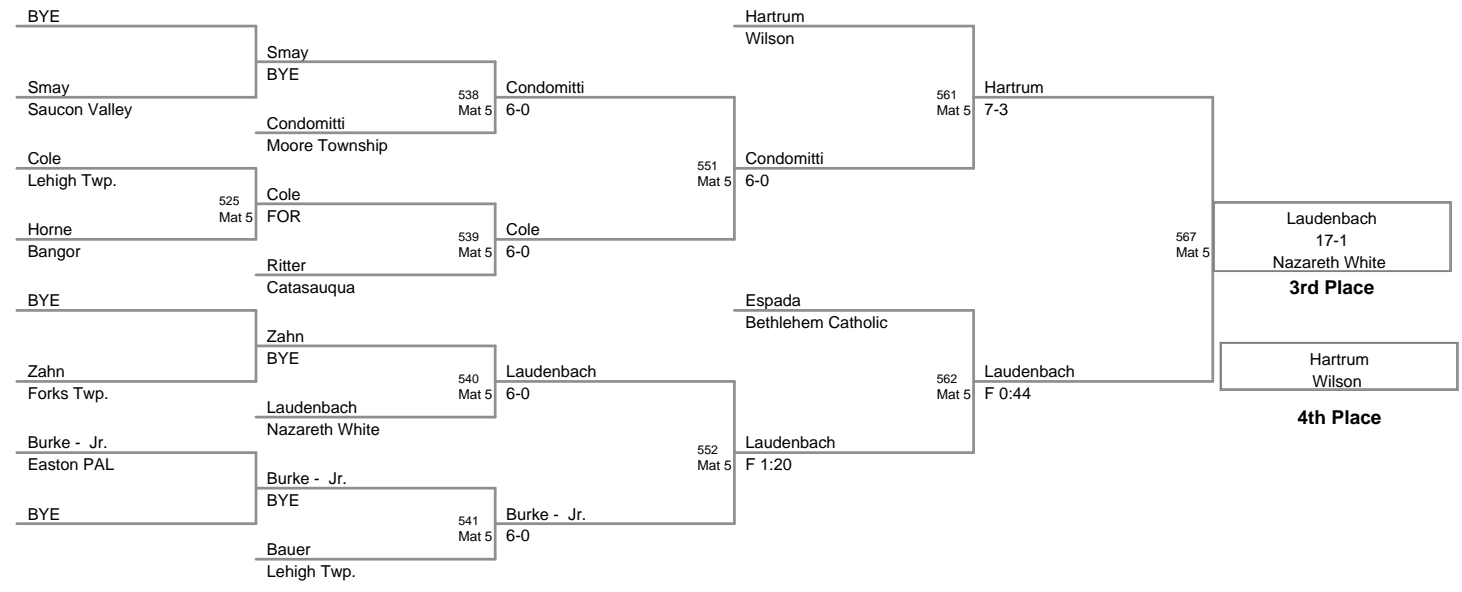

46 Lbs

50 Lbs

2010 VEWL JV EAST
VEWL JV EA Division (on 11/1)

54 Lbs

2010 VEWL JV EAST
VEWL JV EA Division (on I)

58 Lbs

61 Lbs

64 Lbs

67 Lbs

2010 VEWL JV EAST
VEWL JV EA Division (on 1)

70 Lbs

73 Lbs

76 Lbs

2010 VEWL JV EAST
VEWL JV EA Division (on I)

80 Lbs

85 Lbs

90 Lbs

105 Lbs

120 Lbs

160 Lbs