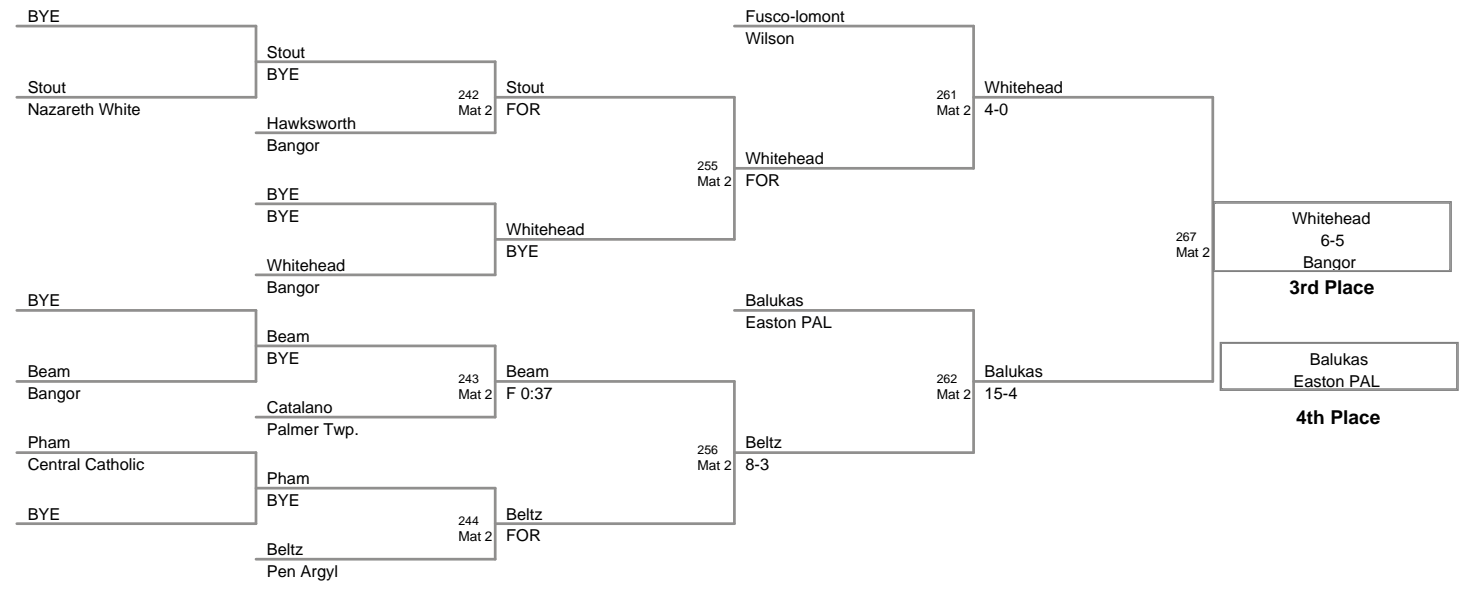

67 Lbs

2010 VEWL JV EAST
VEWL JV EA Division (on 1)

70 Lbs

73 Lbs

76 Lbs

2010 VEWL JV EAST
VEWL JV EA Division (on I)

80 Lbs

85 Lbs

90 Lbs

105 Lbs

120 Lbs

160 Lbs