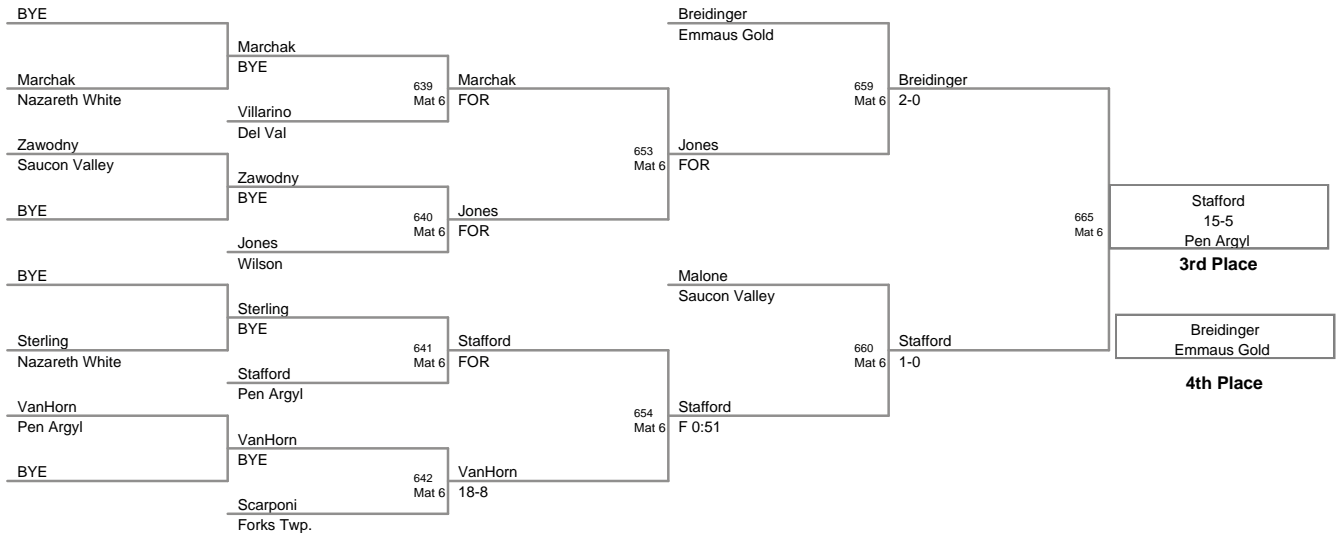

67 Lbs

2010 VEWL JV EAST
VEWL JV EA Division (on 1)

70 Lbs

73 Lbs

76 Lbs

2010 VEWL JV EAST
VEWL JV EA Division (on I)

80 Lbs

85 Lbs

90 Lbs

105 Lbs

120 Lbs

160 Lbs