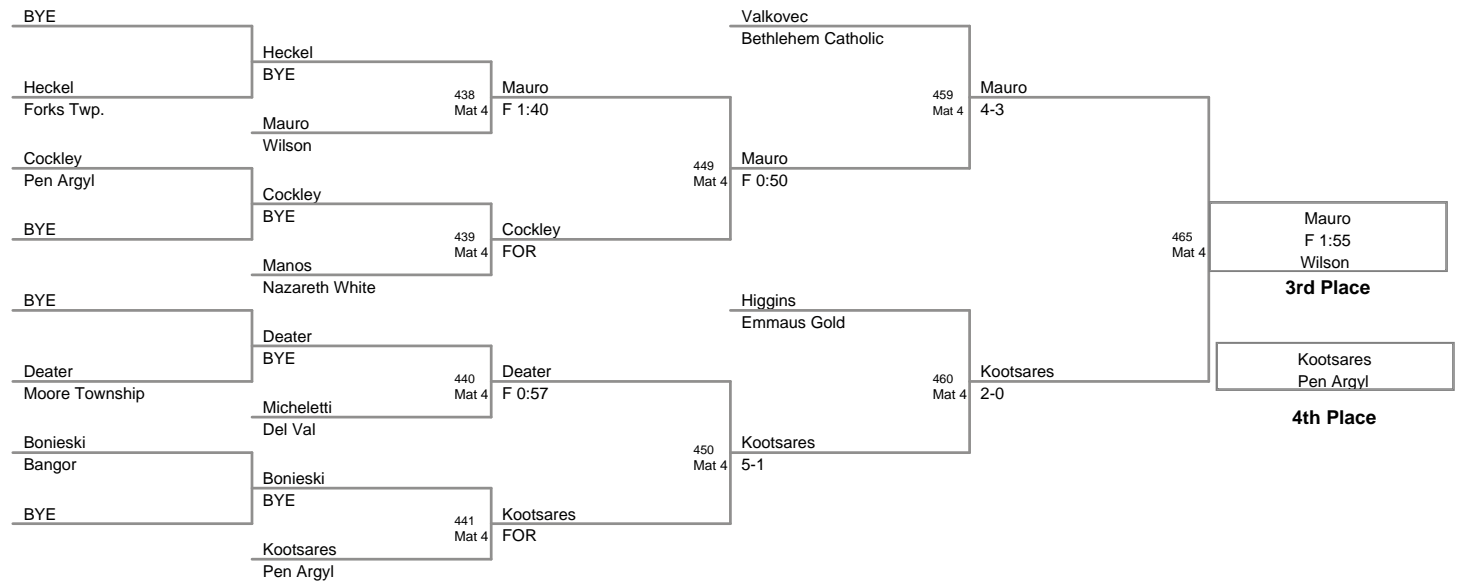

67 Lbs

2010 VEWL JV EAST
VEWL JV EA Division (on 1)

70 Lbs

73 Lbs

76 Lbs

2010 VEWL JV EAST
VEWL JV EA Division (on I)

80 Lbs

85 Lbs

90 Lbs

105 Lbs

120 Lbs

160 Lbs