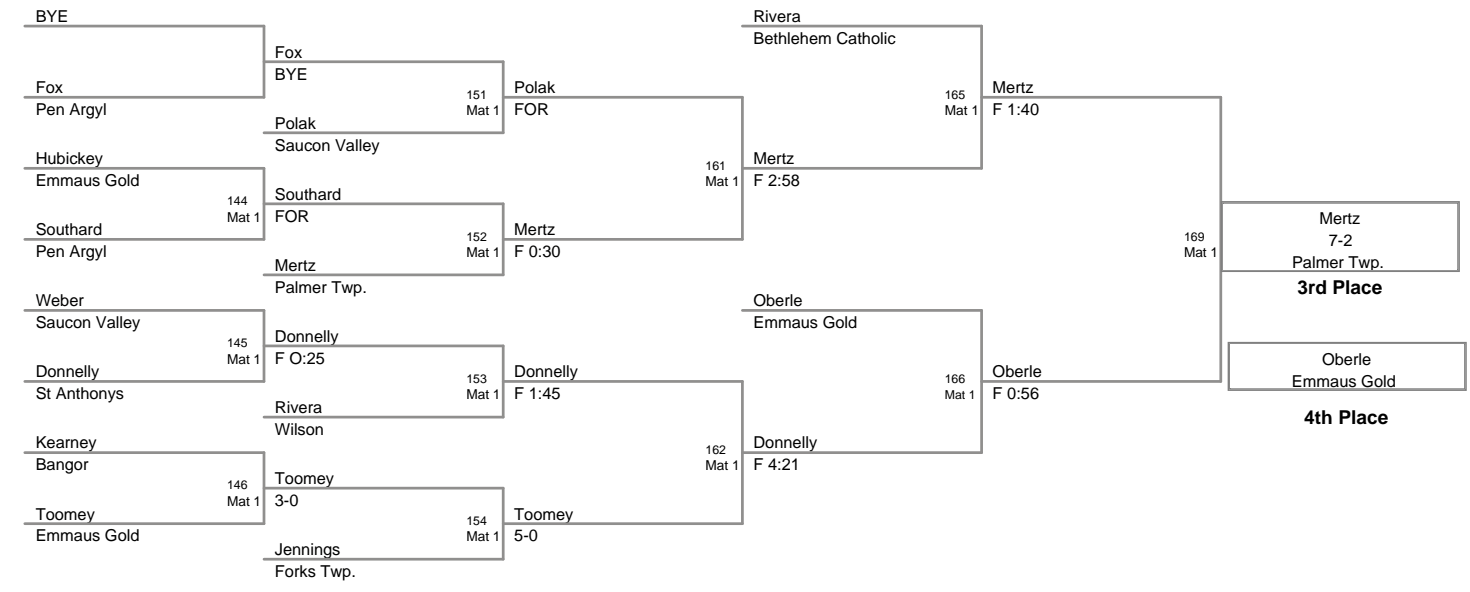

67 Lbs

2010 VEWL JV EAST
VEWL JV EA Division (on 1)

70 Lbs

73 Lbs

76 Lbs

2010 VEWL JV EAST
VEWL JV EA Division (on I)

80 Lbs

85 Lbs

90 Lbs

105 Lbs

120 Lbs

160 Lbs