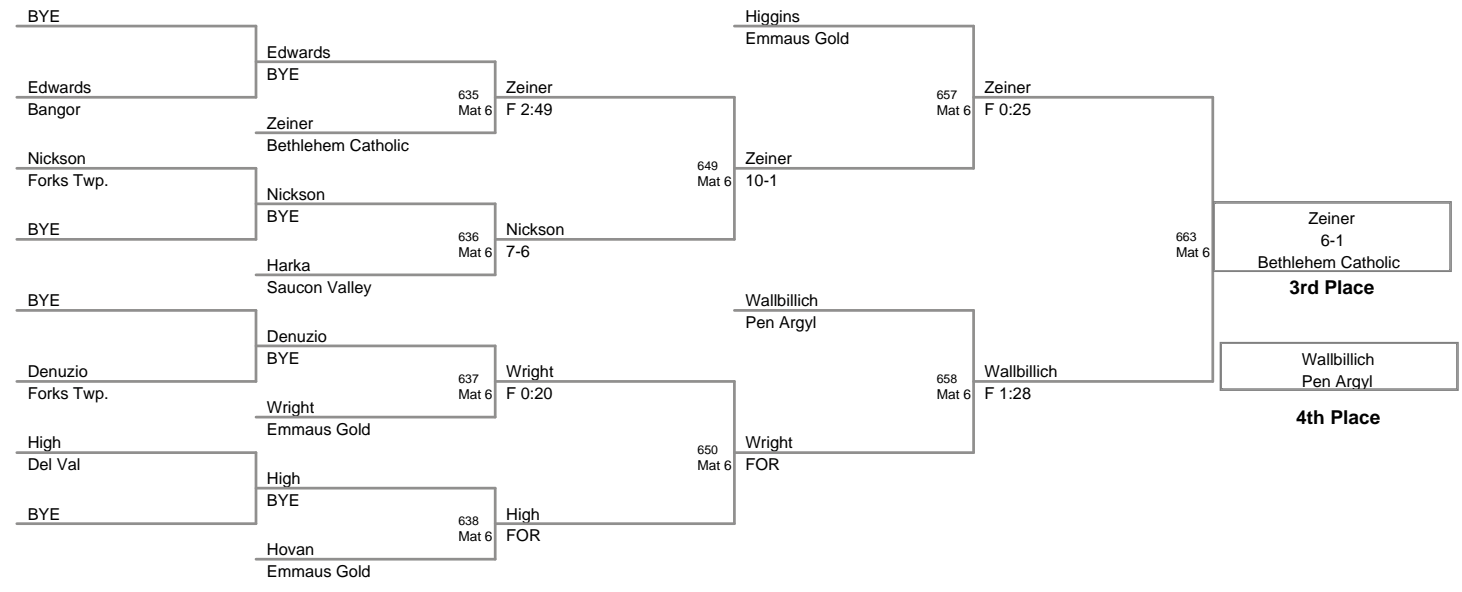

67 Lbs

2010 VEWL JV EAST
VEWL JV EA Division (on 1)

70 Lbs

73 Lbs

76 Lbs

2010 VEWL JV EAST
VEWL JV EA Division (on I)

80 Lbs

85 Lbs

90 Lbs

105 Lbs

120 Lbs

160 Lbs