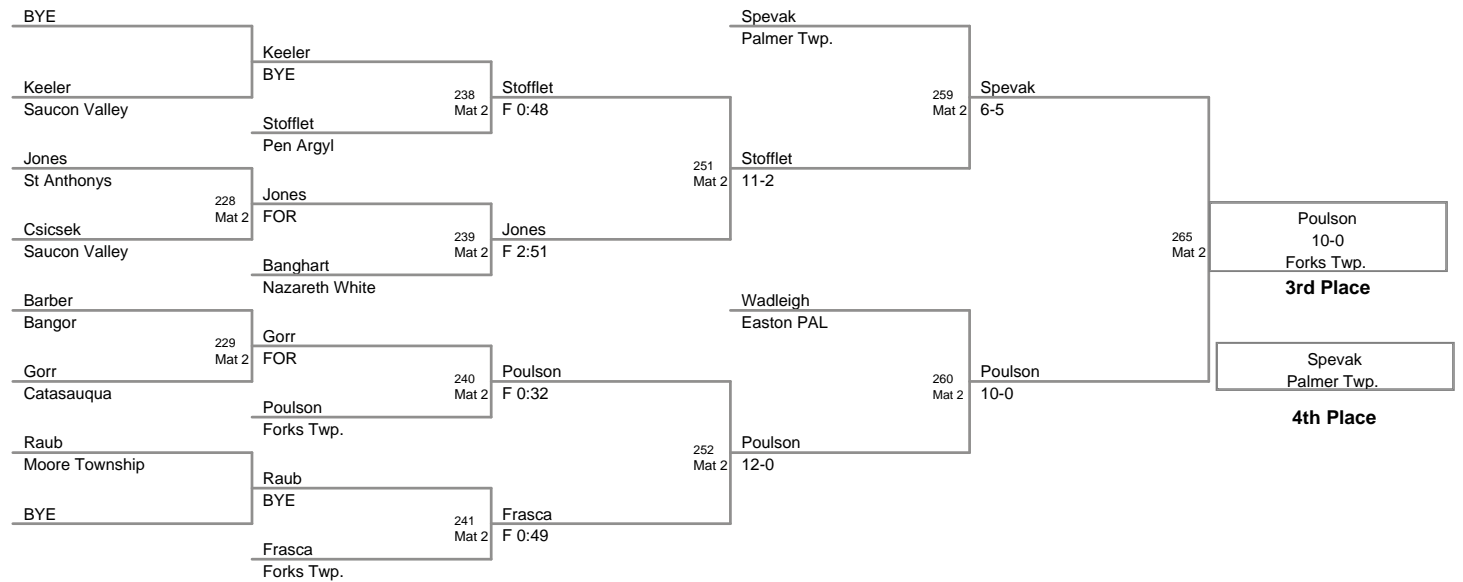

46 Lbs

50 Lbs

2010 VEWL JV EAST
VEWL JV EA Division (on 11/1)

54 Lbs

2010 VEWL JV EAST
VEWL JV EA Division (on I)

58 Lbs

61 Lbs

64 Lbs

67 Lbs

2010 VEWL JV EAST
VEWL JV EA Division (on 1)

70 Lbs

73 Lbs

76 Lbs

2010 VEWL JV EAST
VEWL JV EA Division (on I)

80 Lbs

85 Lbs

90 Lbs

105 Lbs

120 Lbs

160 Lbs