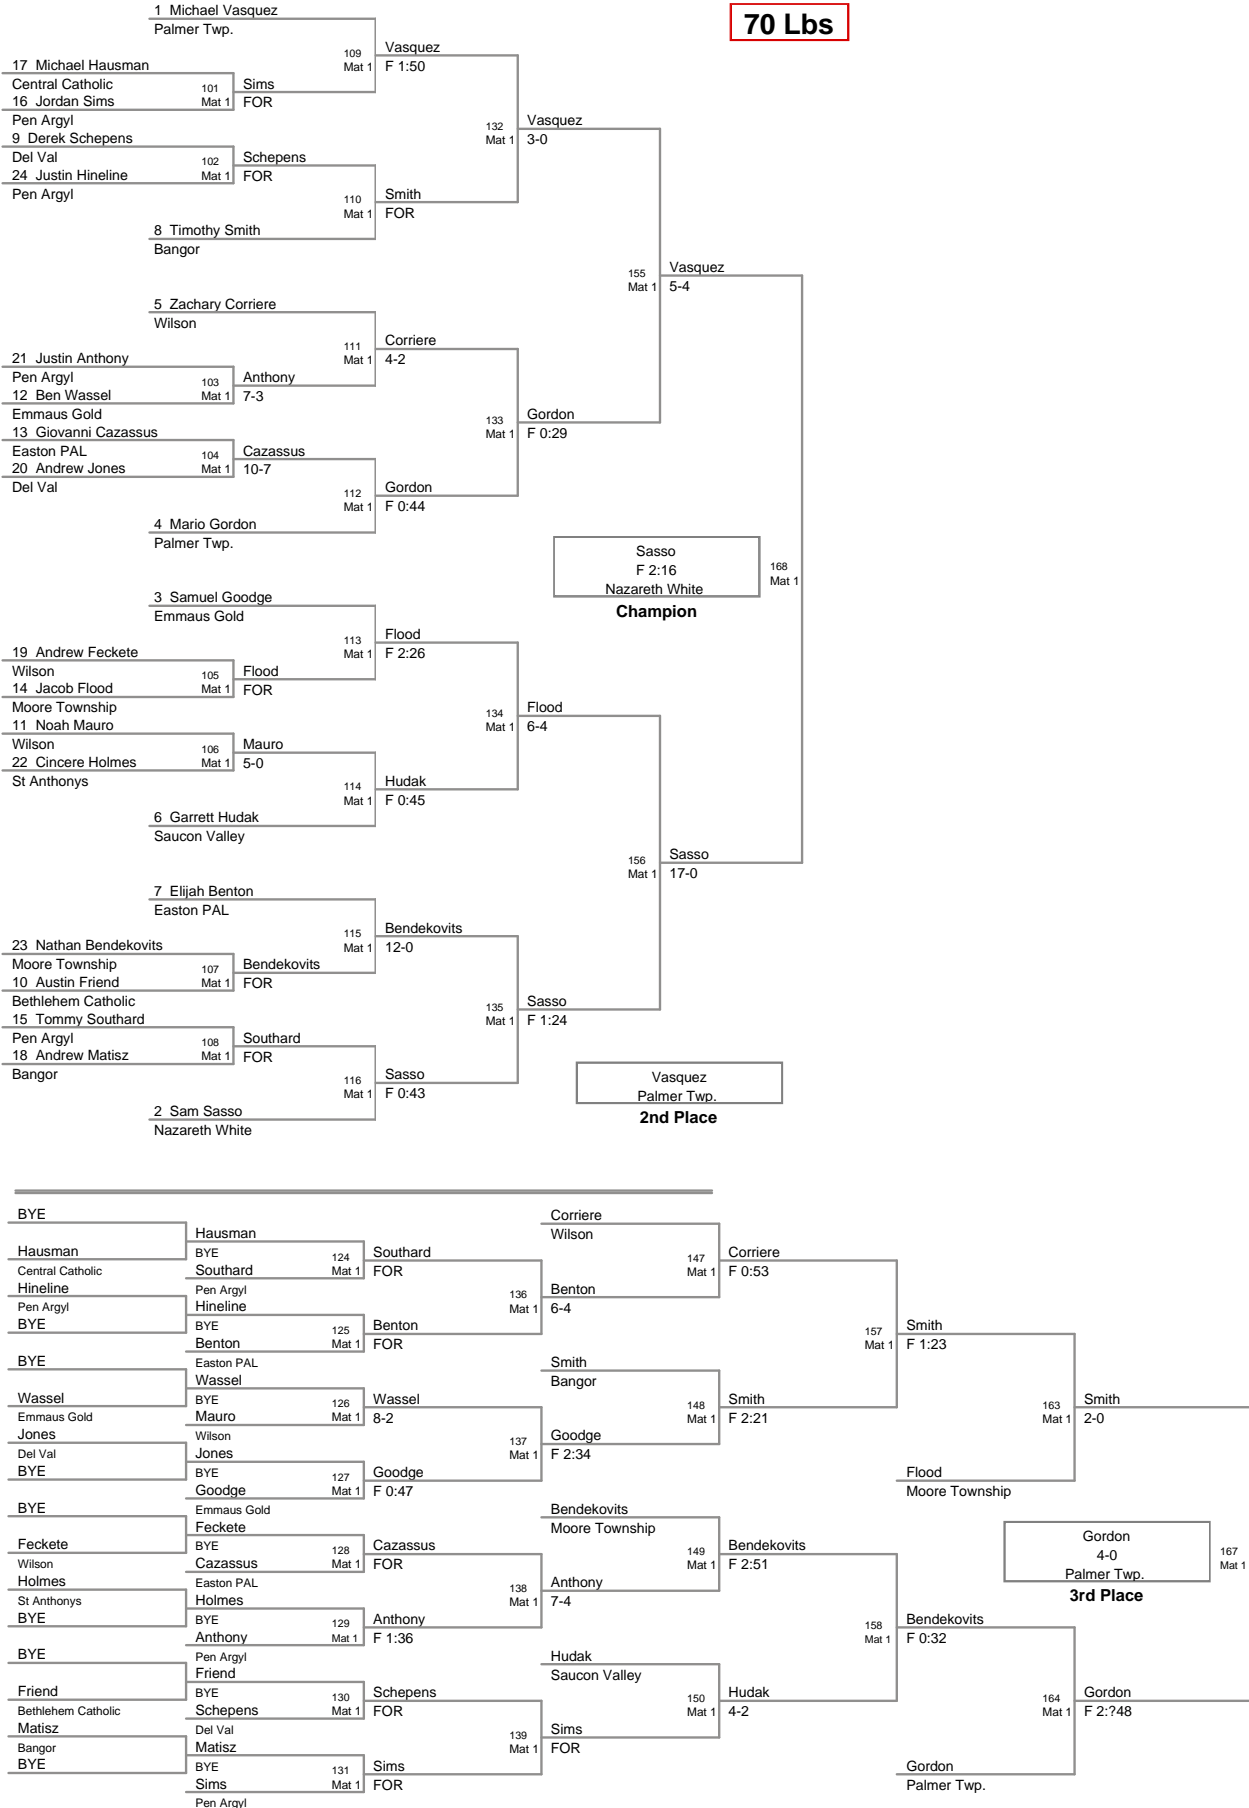

46 Lbs

50 Lbs

2010 VEWL JV EAST
VEWL JV EA Division (on 11/1)

54 Lbs

2010 VEWL JV EAST
VEWL JV EA Division (on I)

58 Lbs

61 Lbs

64 Lbs

67 Lbs

2010 VEWL JV EAST
VEWL JV EA Division (on 1)

70 Lbs

73 Lbs

76 Lbs

2010 VEWL JV EAST
VEWL JV EA Division (on I)

80 Lbs

85 Lbs

90 Lbs

105 Lbs

120 Lbs

160 Lbs