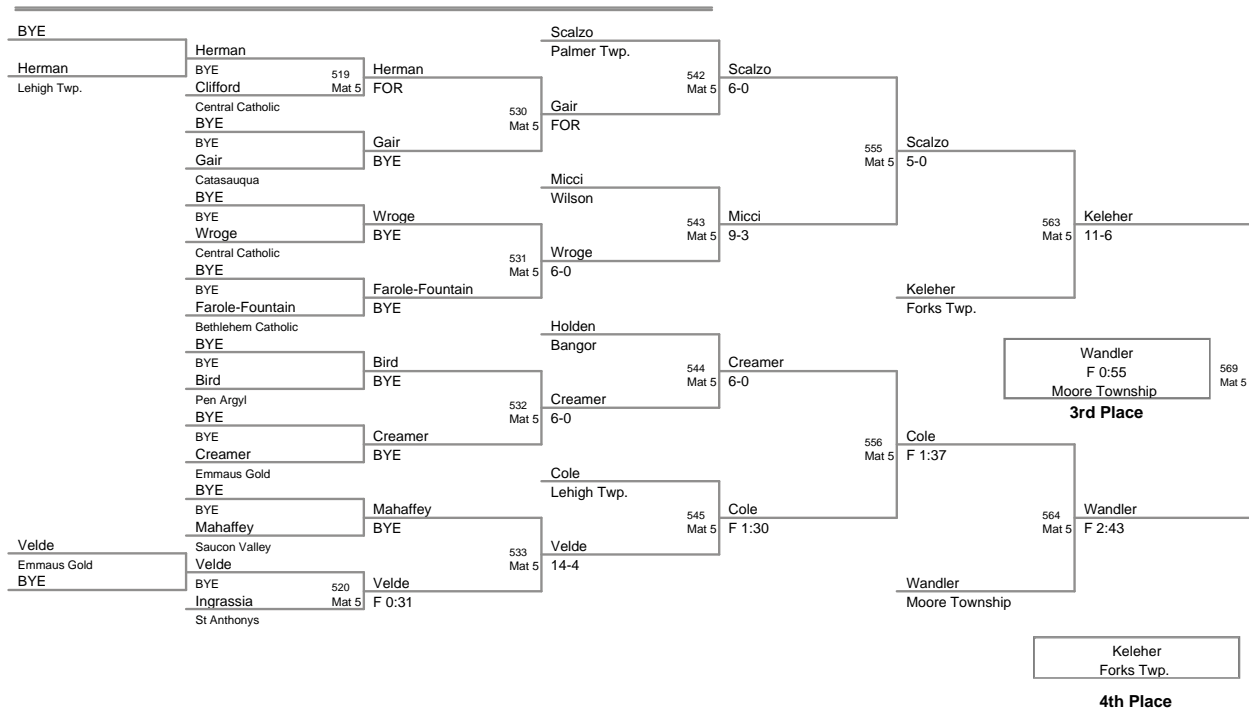

46 Lbs

50 Lbs

2010 VEWL JV EAST
VEWL JV EA Division (on 11/1)

54 Lbs

2010 VEWL JV EAST
VEWL JV EA Division (on I)

58 Lbs

61 Lbs

64 Lbs

67 Lbs

2010 VEWL JV EAST
VEWL JV EA Division (on 1)

70 Lbs

73 Lbs

76 Lbs

2010 VEWL JV EAST
VEWL JV EA Division (on I)

80 Lbs

85 Lbs

90 Lbs

105 Lbs

120 Lbs

160 Lbs