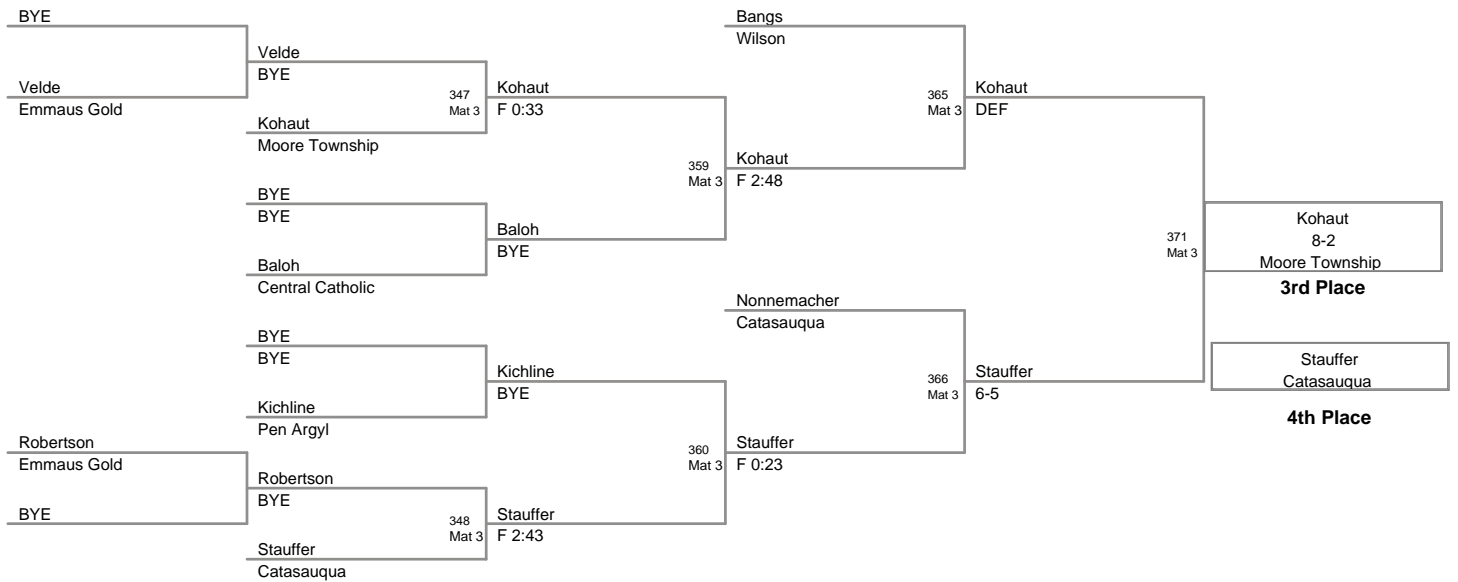

67 Lbs

2010 VEWL JV EAST
VEWL JV EA Division (on 1)

70 Lbs

73 Lbs

76 Lbs

2010 VEWL JV EAST
VEWL JV EA Division (on I)

80 Lbs

85 Lbs

90 Lbs

105 Lbs

120 Lbs

160 Lbs