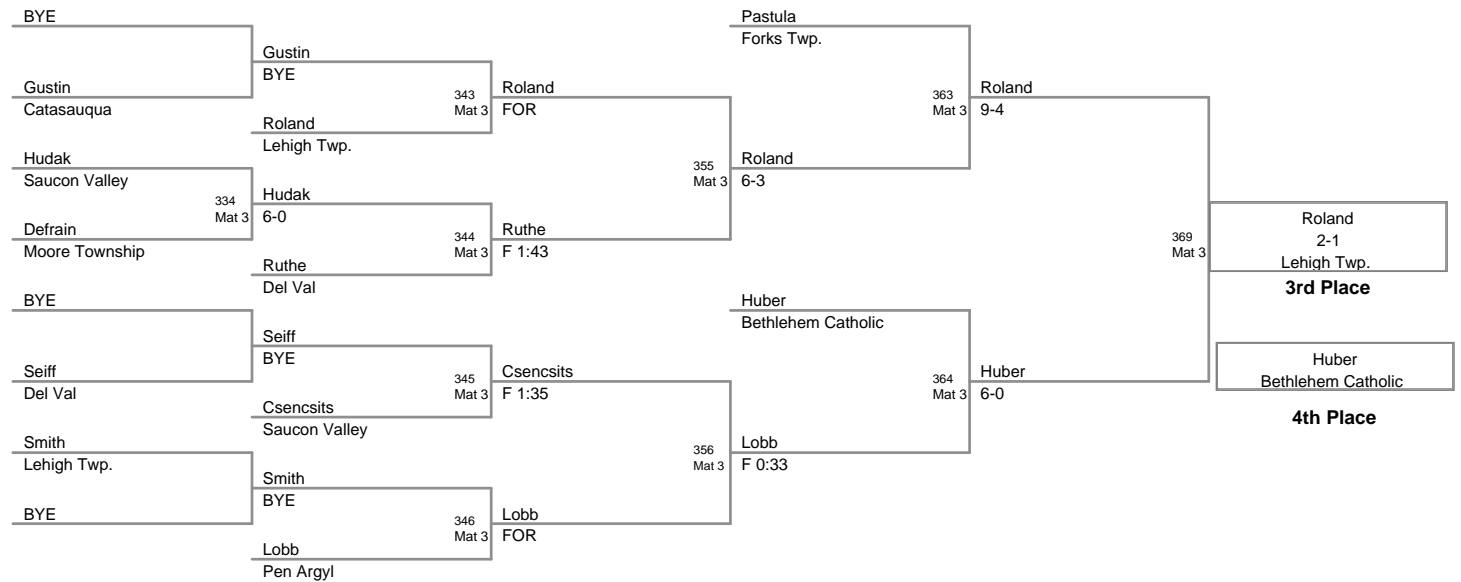

46 Lbs

50 Lbs

2010 VEWL JV EAST
VEWL JV EA Division (on 11/1)

54 Lbs

2010 VEWL JV EAST
VEWL JV EA Division (on I)

58 Lbs

61 Lbs

64 Lbs

67 Lbs

2010 VEWL JV EAST
VEWL JV EA Division (on 1)

70 Lbs

73 Lbs

76 Lbs

2010 VEWL JV EAST
VEWL JV EA Division (on I)

80 Lbs

85 Lbs

90 Lbs

105 Lbs

120 Lbs

160 Lbs