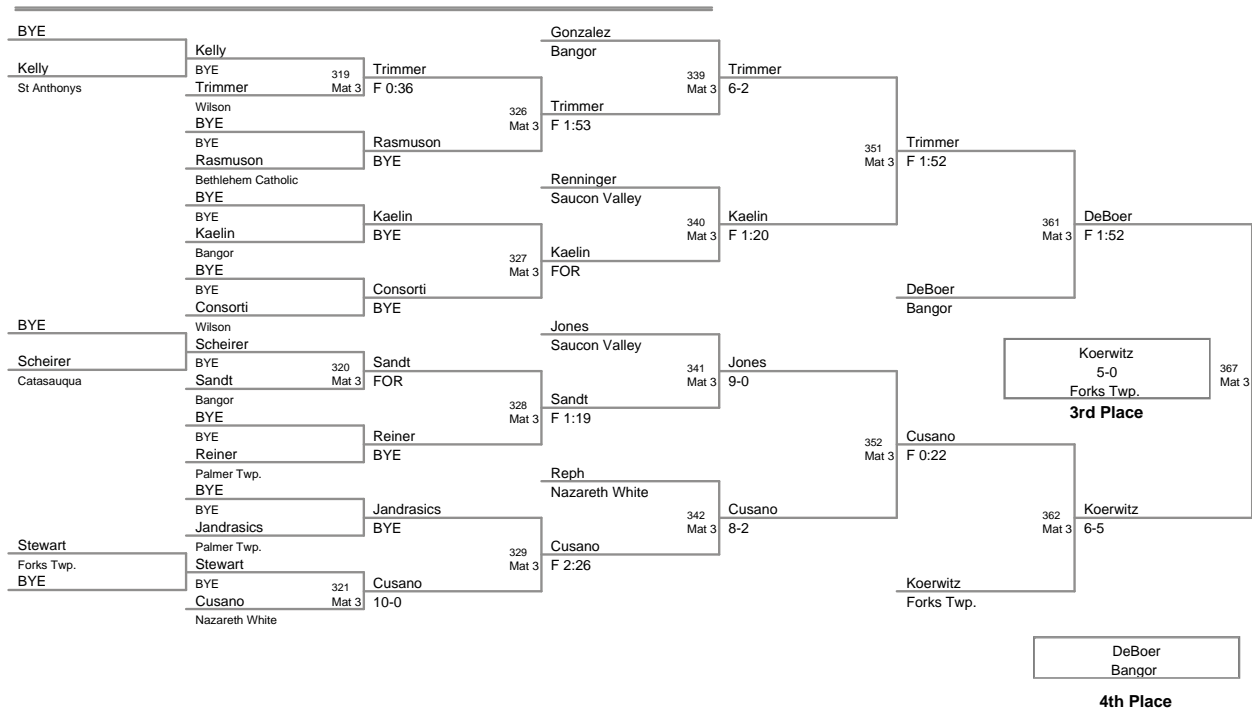

46 Lbs

50 Lbs

2010 VEWL JV EAST
VEWL JV EA Division (on 11/1)

54 Lbs

2010 VEWL JV EAST
VEWL JV EA Division (on I)

58 Lbs

61 Lbs

64 Lbs

67 Lbs

2010 VEWL JV EAST
VEWL JV EA Division (on 1)

70 Lbs

73 Lbs

76 Lbs

2010 VEWL JV EAST
VEWL JV EA Division (on I)

80 Lbs

85 Lbs

90 Lbs

105 Lbs

120 Lbs

160 Lbs