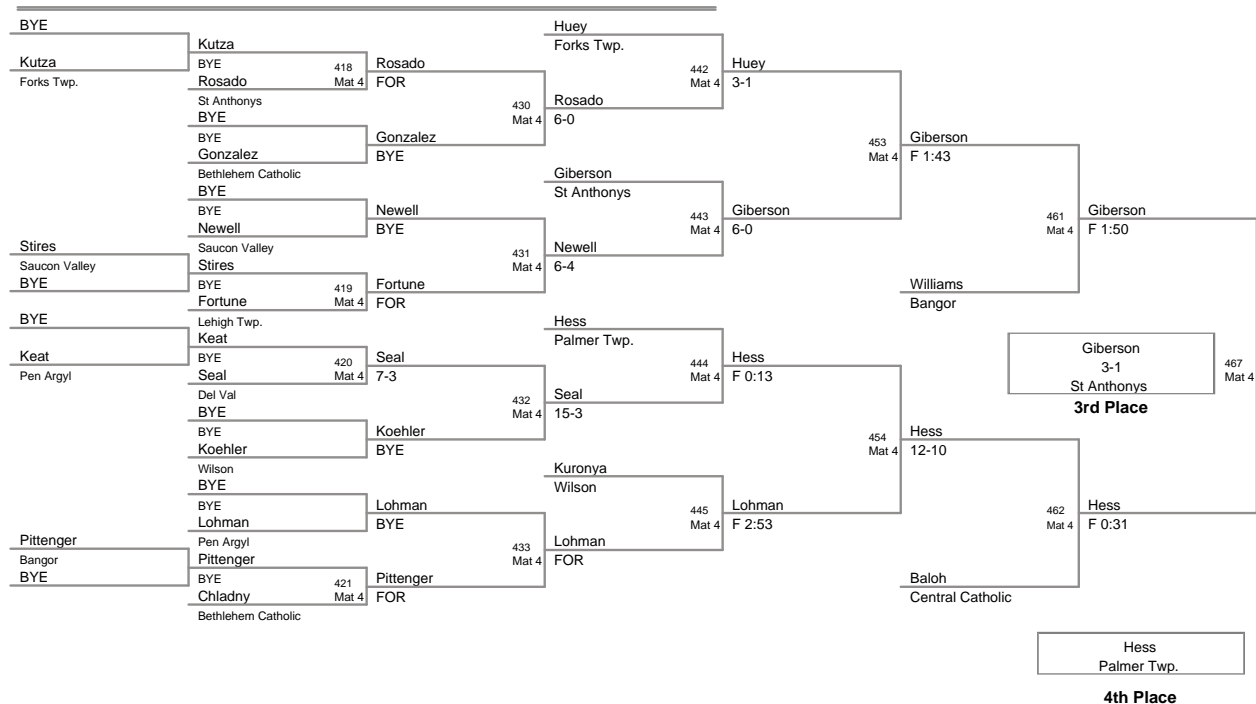

67 Lbs

2010 VEWL JV EAST
VEWL JV EA Division (on 1)

70 Lbs

73 Lbs

76 Lbs

2010 VEWL JV EAST
VEWL JV EA Division (on I)

80 Lbs

85 Lbs

90 Lbs

105 Lbs

120 Lbs

160 Lbs