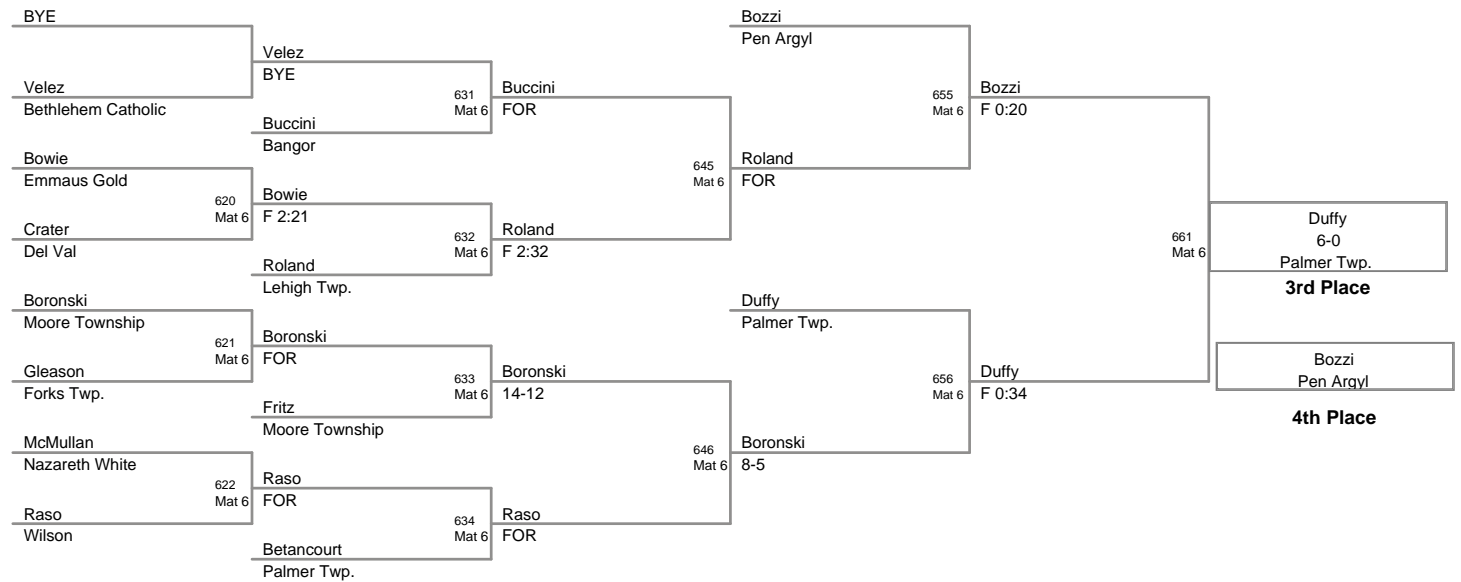

46 Lbs

50 Lbs

2010 VEWL JV EAST
VEWL JV EA Division (on 11/1)

54 Lbs

2010 VEWL JV EAST
VEWL JV EA Division (on I)

58 Lbs

61 Lbs

64 Lbs

67 Lbs

2010 VEWL JV EAST
VEWL JV EA Division (on 1)

70 Lbs

73 Lbs

76 Lbs

2010 VEWL JV EAST
VEWL JV EA Division (on I)

80 Lbs

85 Lbs

90 Lbs

105 Lbs

120 Lbs

160 Lbs