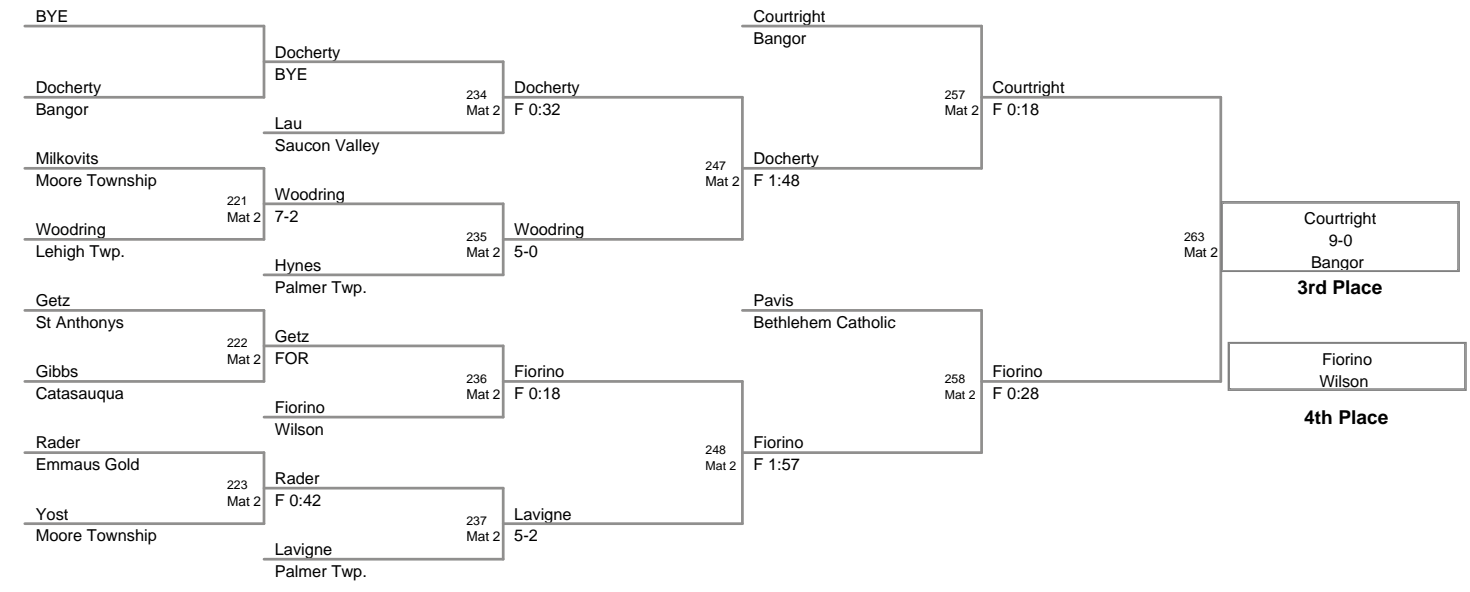

46 Lbs

50 Lbs

2010 VEWL JV EAST
VEWL JV EA Division (on 11/1)

54 Lbs

2010 VEWL JV EAST
VEWL JV EA Division (on I)

58 Lbs

61 Lbs

64 Lbs

67 Lbs

2010 VEWL JV EAST
VEWL JV EA Division (on 1)

70 Lbs

73 Lbs

76 Lbs

2010 VEWL JV EAST
VEWL JV EA Division (on I)

80 Lbs

85 Lbs

90 Lbs

105 Lbs

120 Lbs

160 Lbs