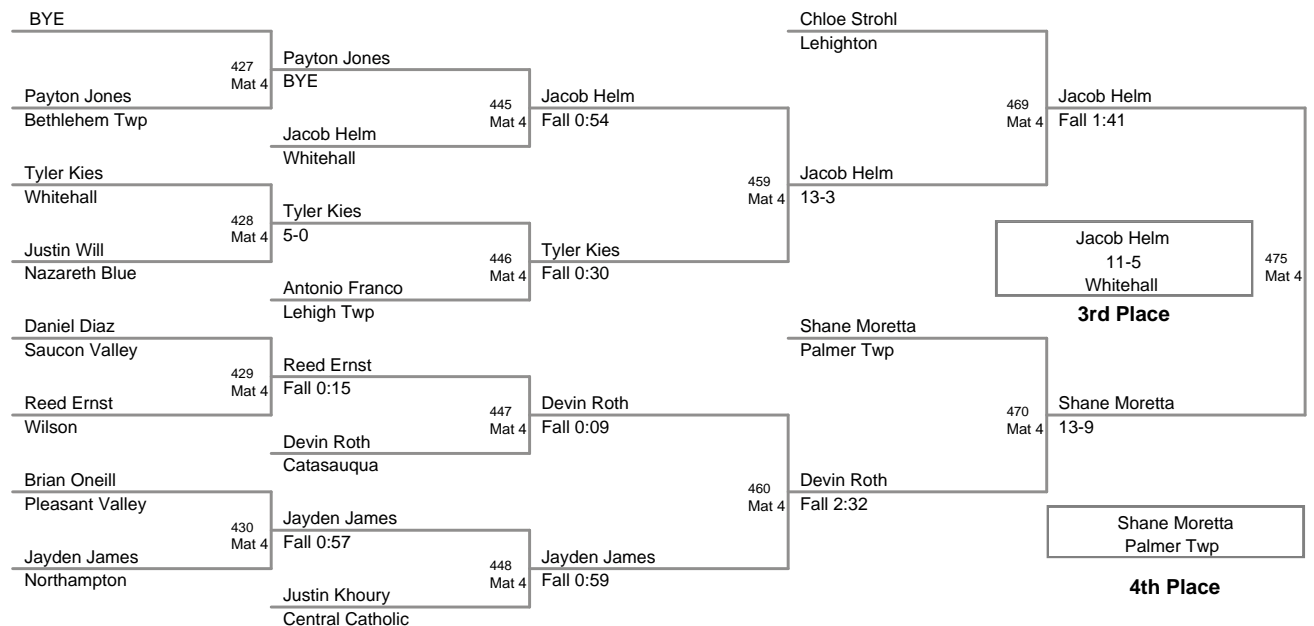

2011 VEWL
Exhibition PM (on Mat 2)

27P Lbs

2011 VEWL
Exhibition PM (on Mat 3)

28P Lbs

2011 VEWL
Exhibition PM (on Mat 3)

29P Lbs

2011 VEWL
Exhibition PM (on Mat 4)

30P Lbs