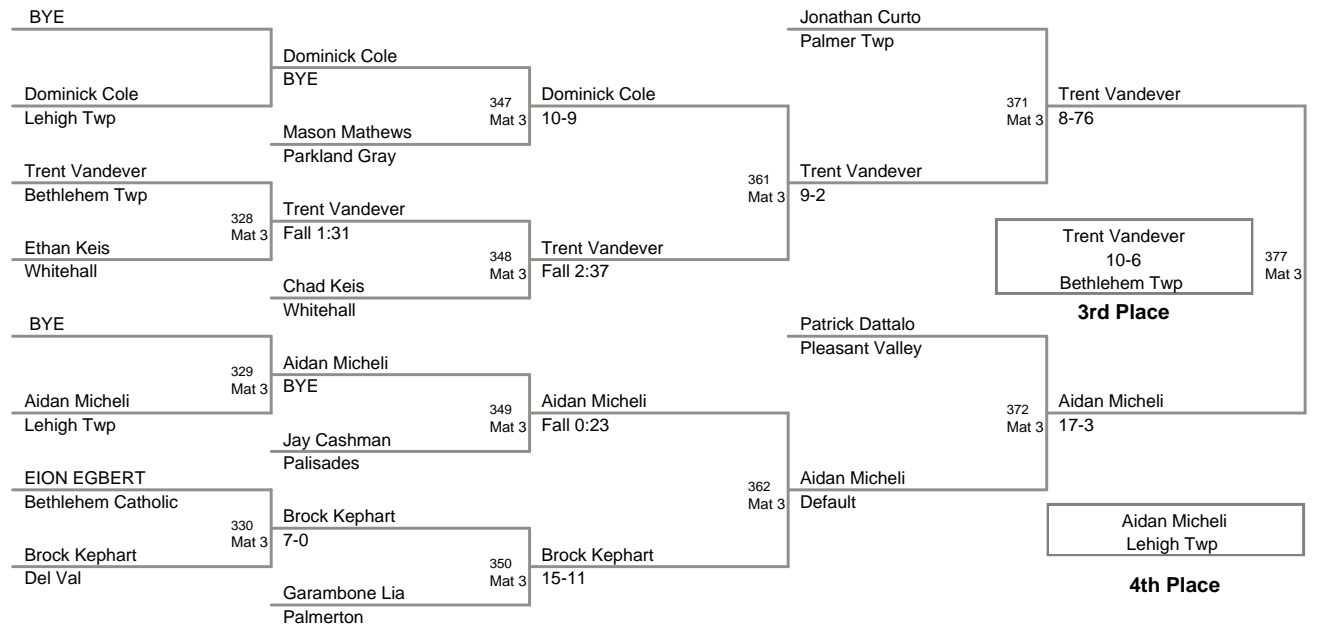

2011 VEWL
Exhibition AM (on Mat 6)

1A Lbs

2011 VEWL
Exhibition AM (on Mat 4)

2A Lbs

2011 VEWL
Exhibition AM (on Mat 5)

3A Lbs

2011 VEWL
Exhibition AM (on Mat 3)

4A Lbs