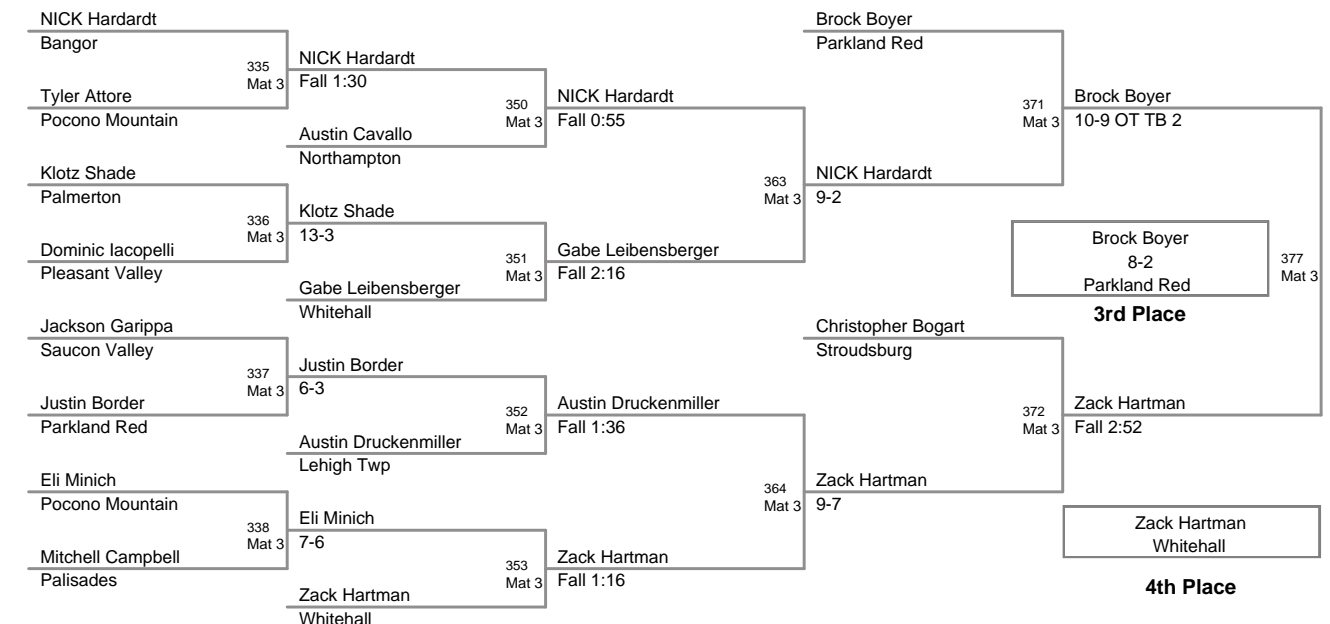

2011 VEWL
Exhibition PM (on Mat 2)

27P Lbs

2011 VEWL
Exhibition PM (on Mat 3)

28P Lbs

2011 VEWL
Exhibition PM (on Mat 3)

29P Lbs

2011 VEWL
Exhibition PM (on Mat 4)

30P Lbs