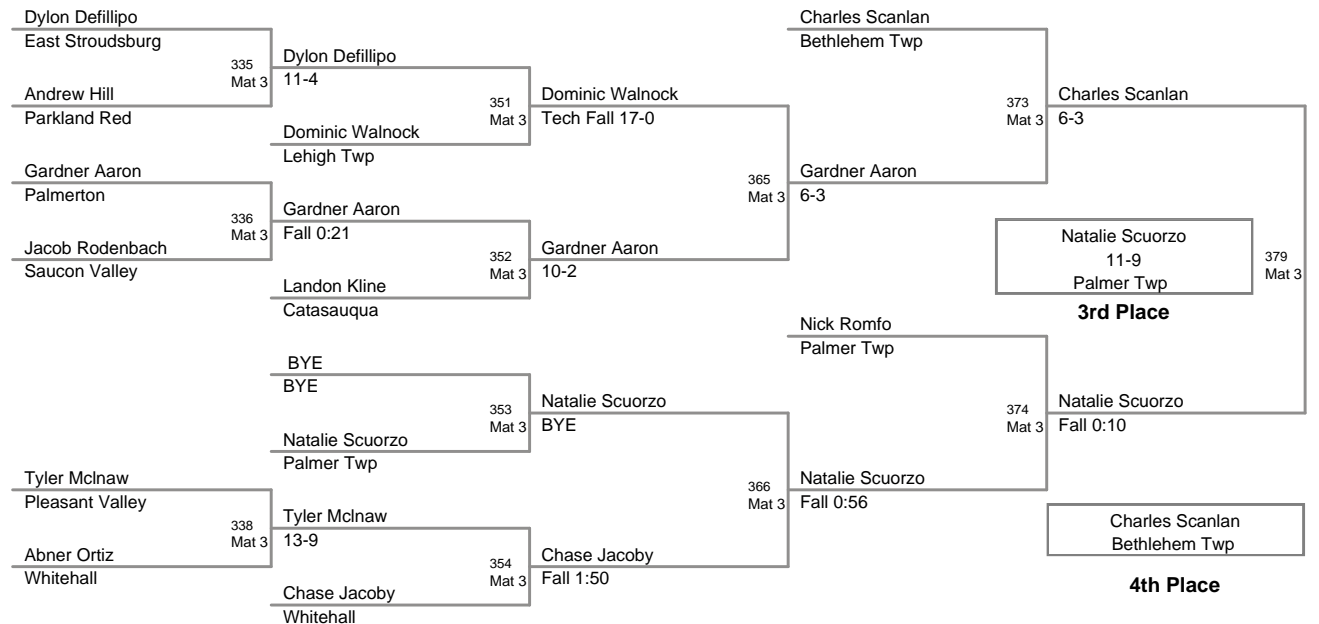

2011 VEWL
Exhibition AM (on Mat 5)

5A Lbs

2011 VEWL
Exhibition AM (on Mat 6)

6A Lbs

2011 VEWL
Exhibition AM (on Mat 2)

7A Lbs

2011 VEWL
Exhibition AM (on Mat 3)

9A Lbs