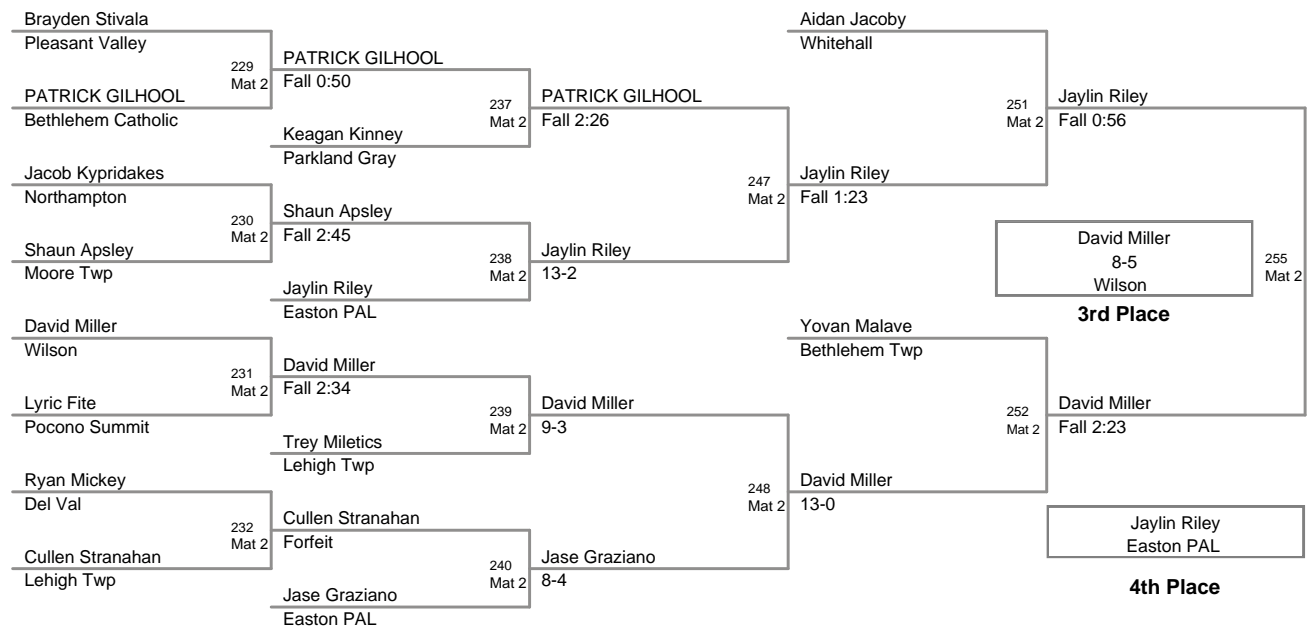

2011 VEWL
Exhibition AM (on Mat 3)

14A Lbs

2011 VEWL
Exhibition AM (on Mat 1)

15A Lbs

16A Lbs

2011 VEWL
Exhibition AM (on Mat 2)

17A Lbs

2011 VEWL
Exhibition AM (on Mat 1)