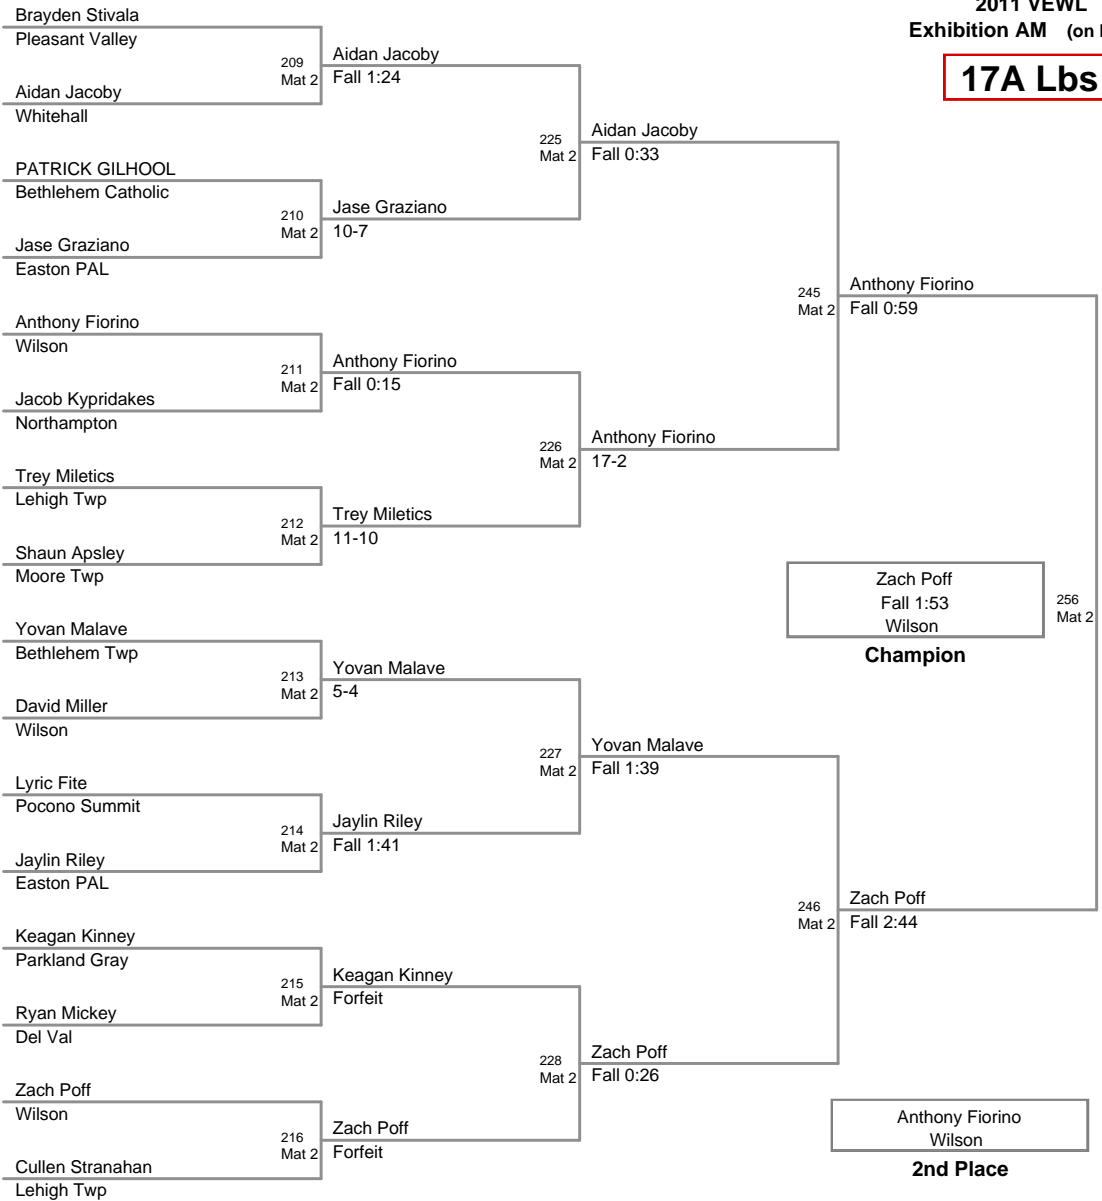

2011 VEWL
Exhibition AM (on Mat 3)

14A Lbs

2011 VEWL
Exhibition AM (on Mat 1)

15A Lbs

16A Lbs

2011 VEWL
Exhibition AM (on Mat 2)

17A Lbs

2011 VEWL
Exhibition AM (on Mat 1)