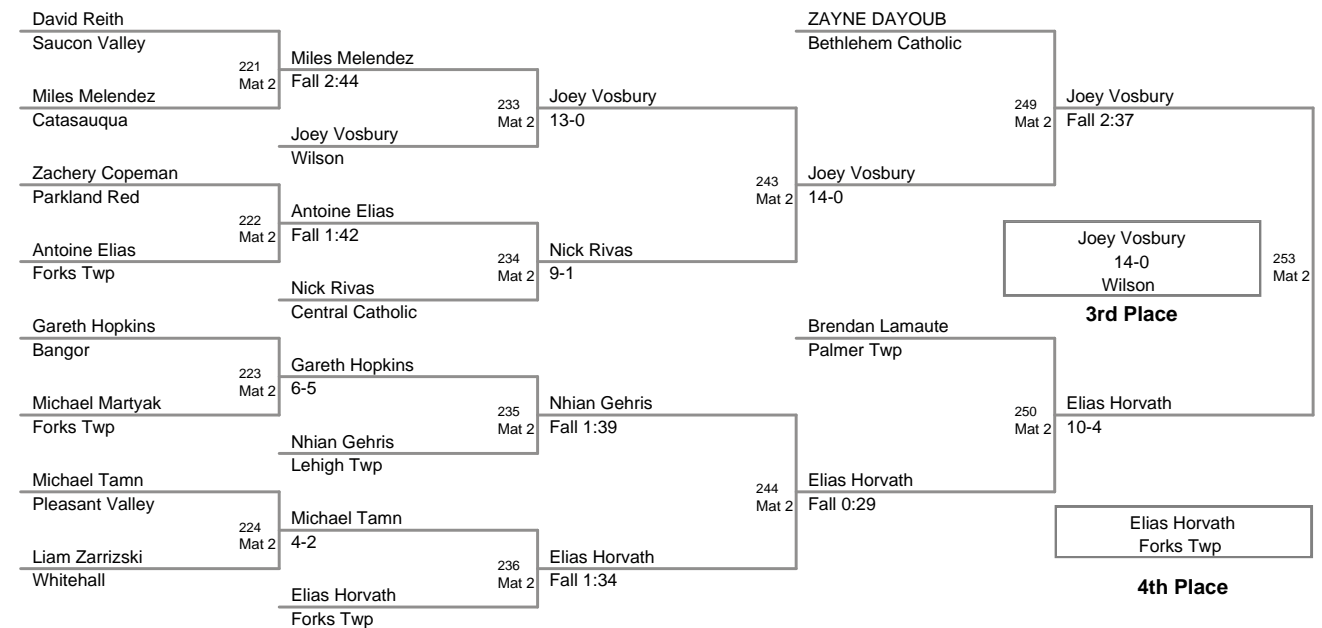

2011 VEWL
Exhibition AM (on Mat 5)

5A Lbs

2011 VEWL
Exhibition AM (on Mat 6)

6A Lbs

2011 VEWL
Exhibition AM (on Mat 2)

7A Lbs

2011 VEWL
Exhibition AM (on Mat 3)

9A Lbs