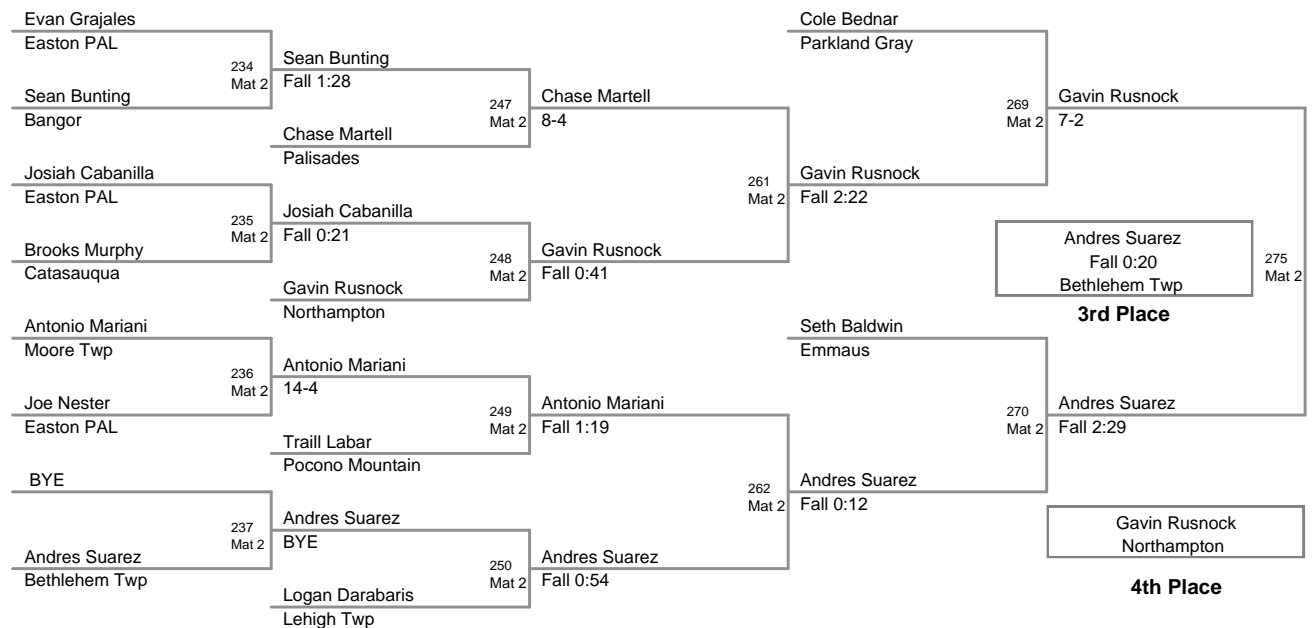

2011 VEWL
Exhibition PM (on Mat 2)

27P Lbs