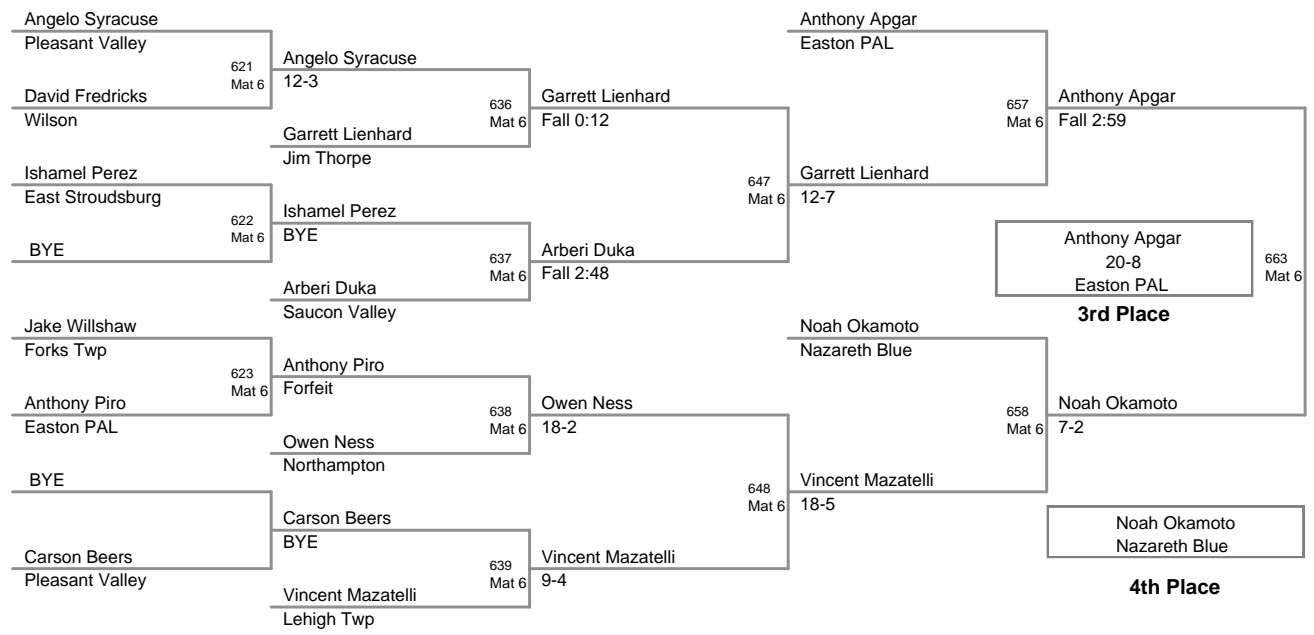

2011 VEWL
Exhibition AM (on Mat 4)

10A Lbs

2011 VEWL
Exhibition AM (on Mat 1)

11A Lbs

2011 VEWL
Exhibition AM (on Mat 5)

12A Lbs

2011 VEWL
Exhibition AM (on Mat 6)

13A Lbs