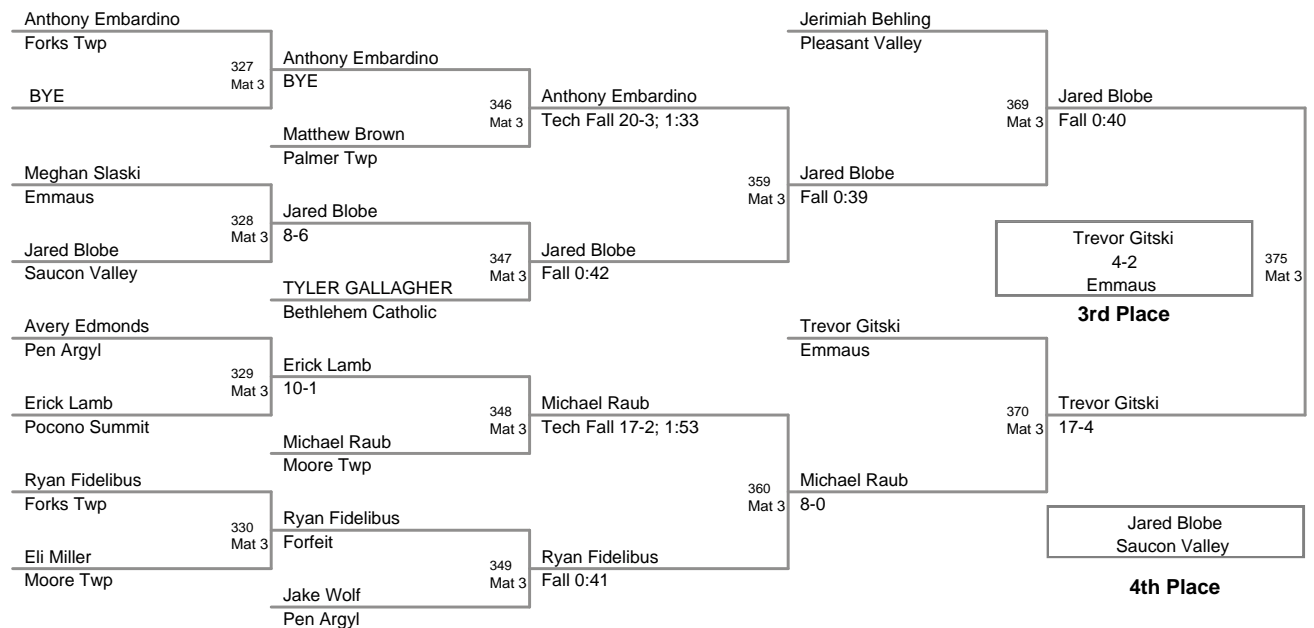

2011 VEWL
Exhibition PM (on Mat 3)

28P Lbs