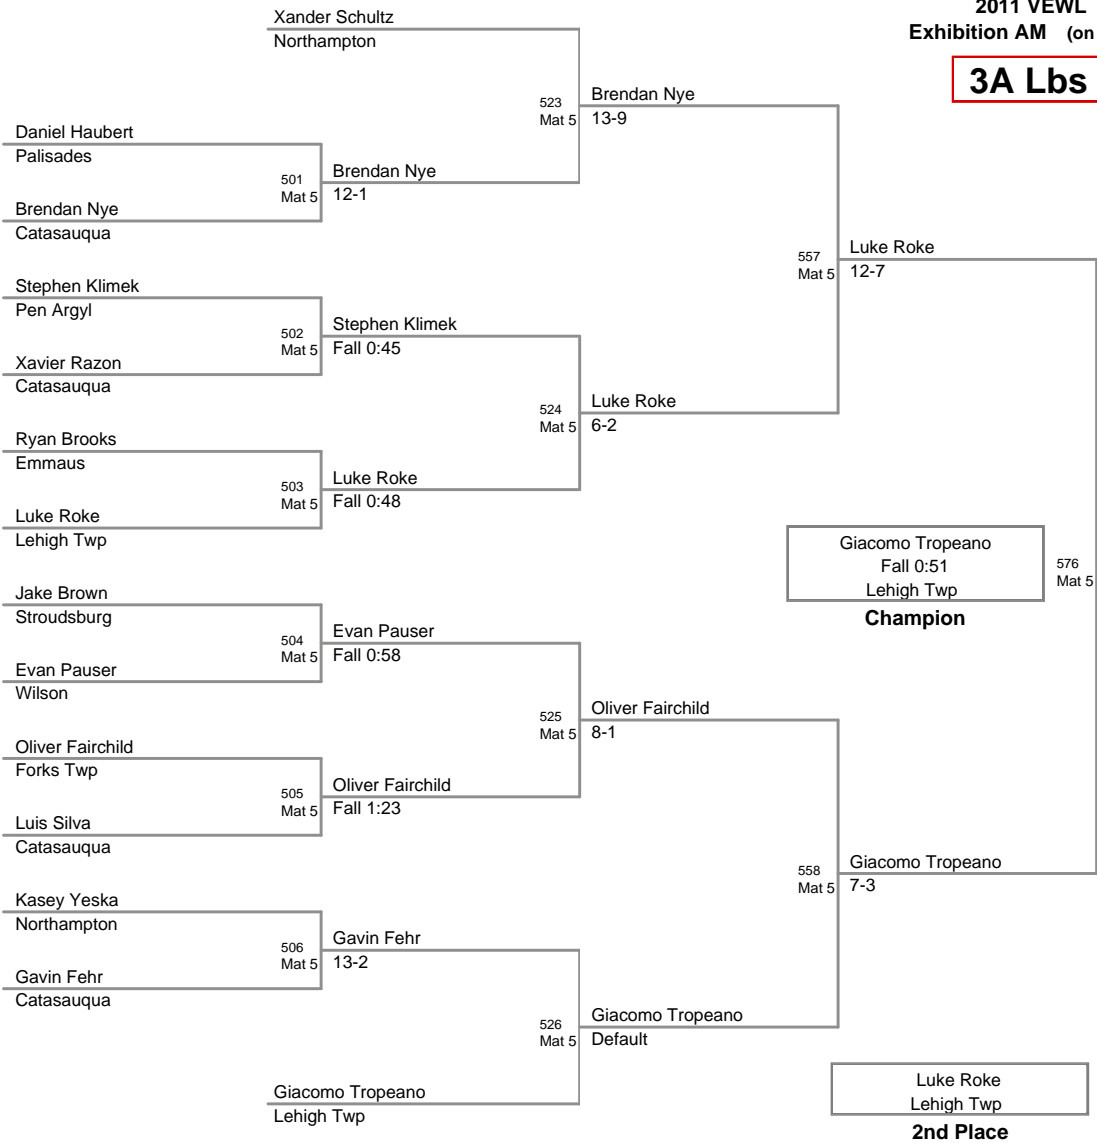

2011 VEWL
Exhibition AM (on Mat 6)

1A Lbs

2011 VEWL
Exhibition AM (on Mat 4)

2A Lbs

2011 VEWL
Exhibition AM (on Mat 5)

3A Lbs

2011 VEWL
Exhibition AM (on Mat 3)

4A Lbs