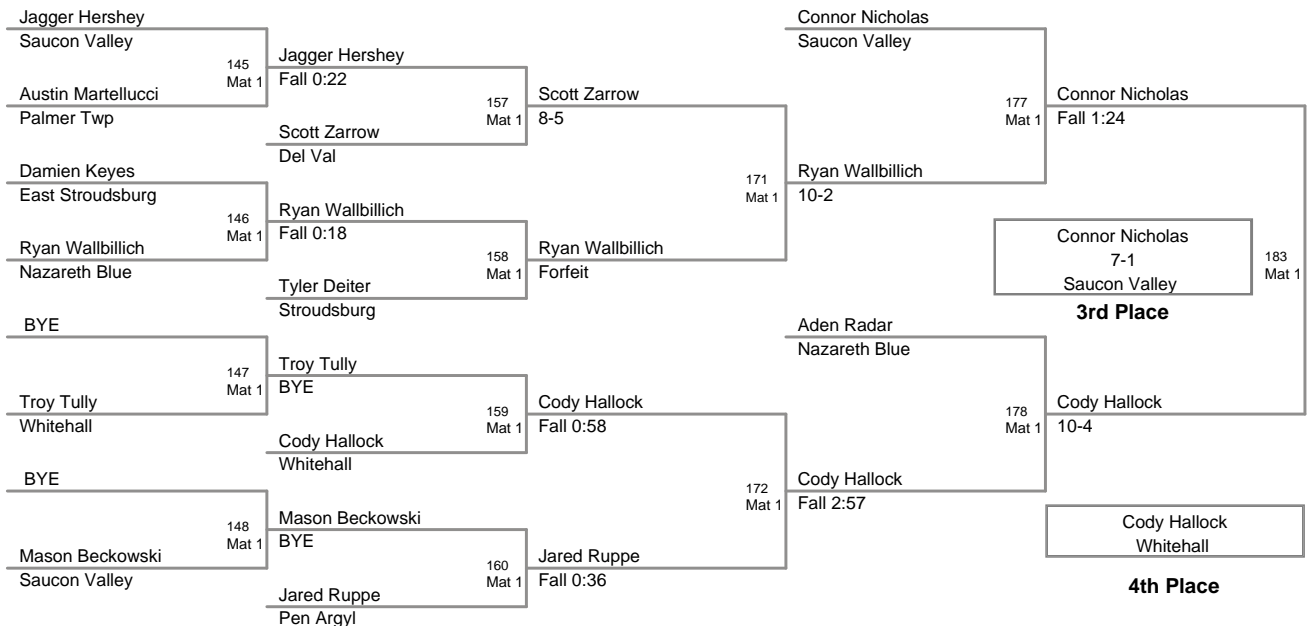

2011 VEWL
Exhibition AM (on Mat 1)

11A Lbs