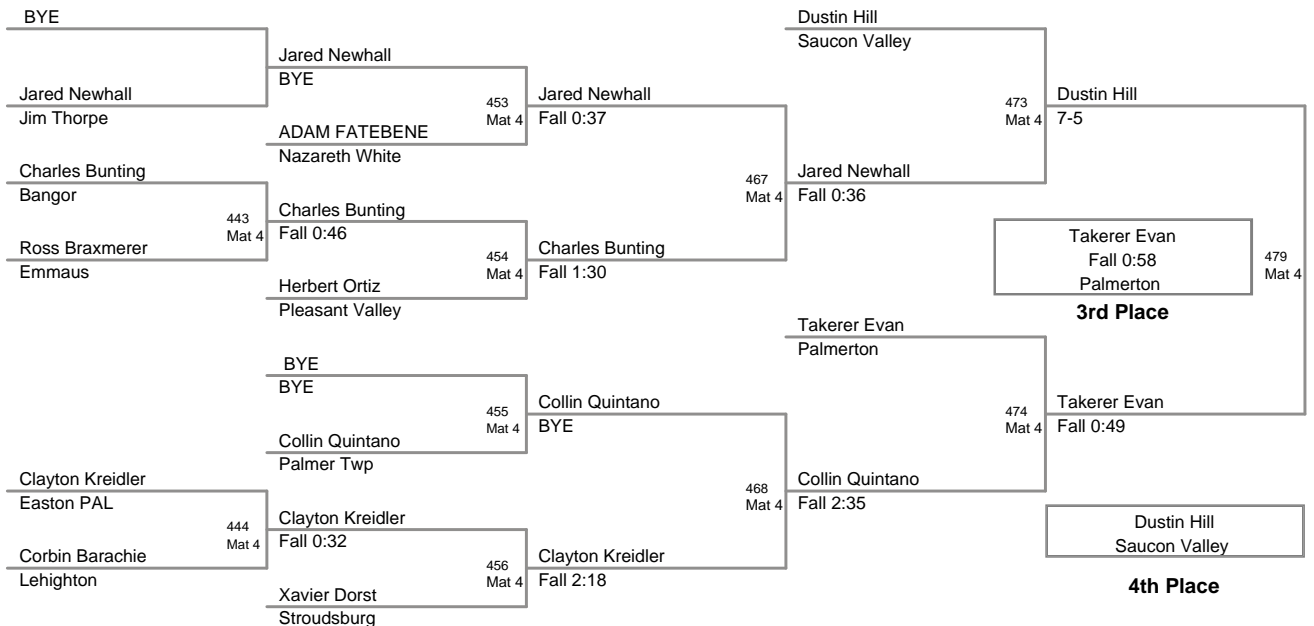

2011 VEWL
Exhibition PM (on Mat 4)

31P Lbs