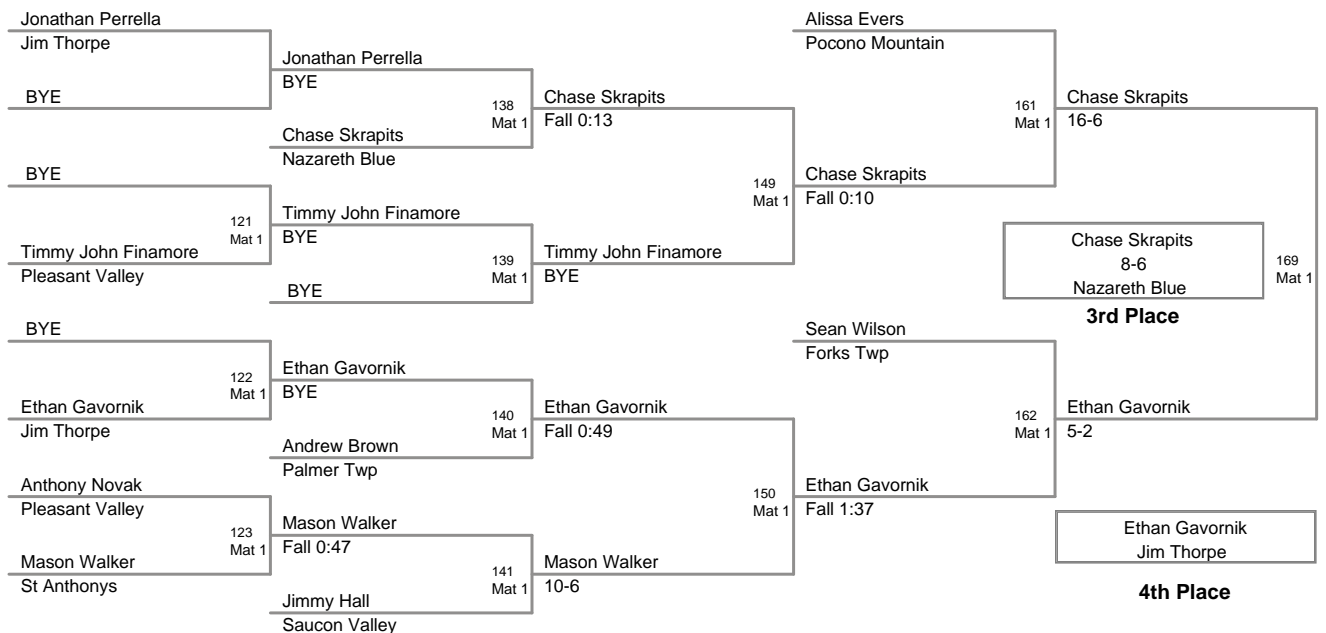

18A Lbs

2011 VEWL
Exhibition PM (on Mat 1)

19P Lbs

2011 VEWL
Exhibition PM (on Mat 4)

20P Lbs

2011 VEWL
Exhibition PM (on Mat 1)

21P Lbs

22P Lbs