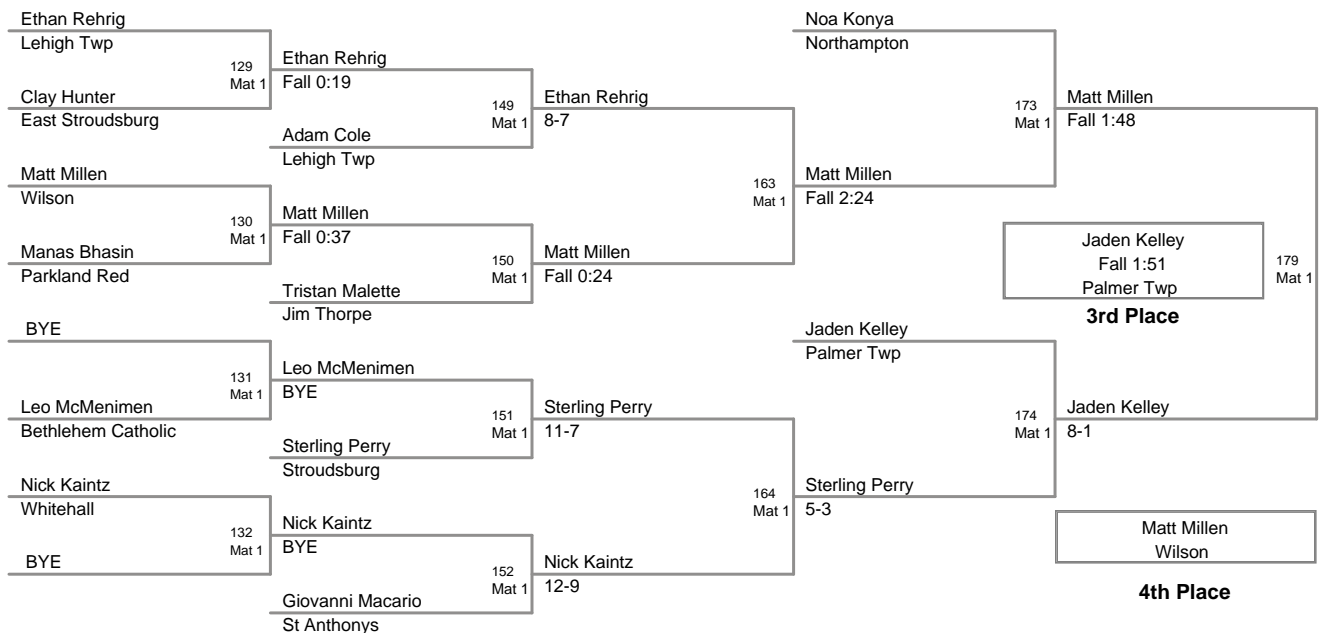

2011 VEWL
Exhibition AM (on Mat 1)

18A Lbs