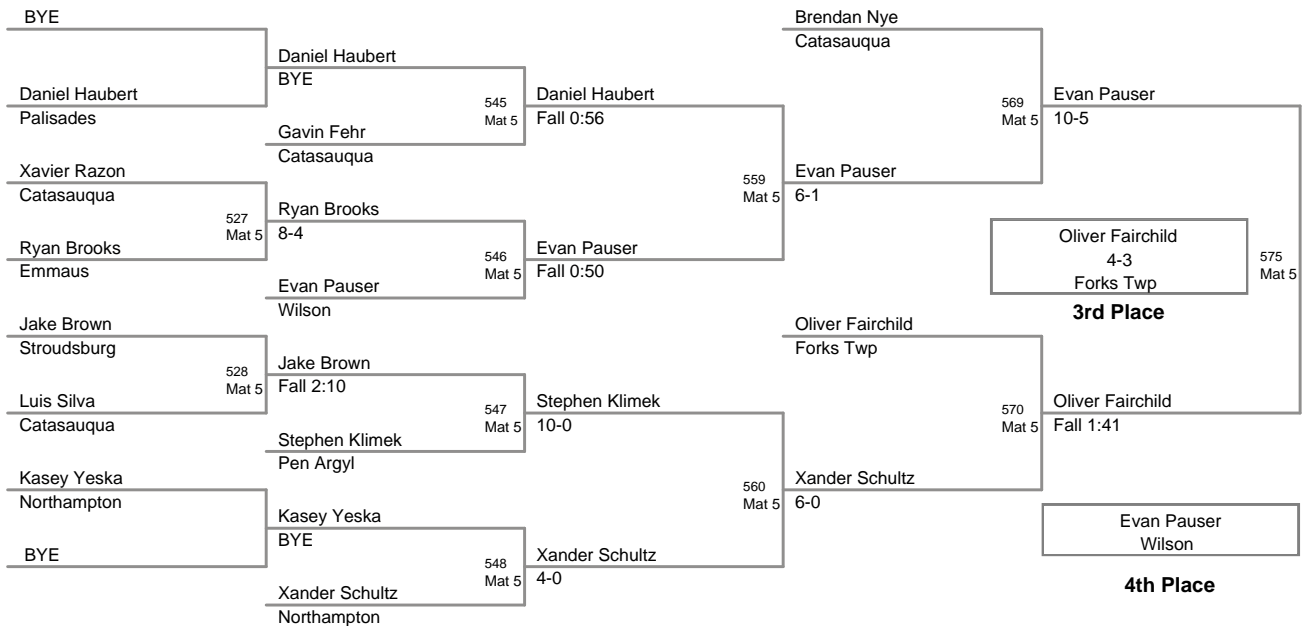

2011 VEWL
Exhibition AM (on Mat 6)

1A Lbs

2011 VEWL
Exhibition AM (on Mat 4)

2A Lbs

2011 VEWL
Exhibition AM (on Mat 5)

3A Lbs

2011 VEWL
Exhibition AM (on Mat 3)

4A Lbs