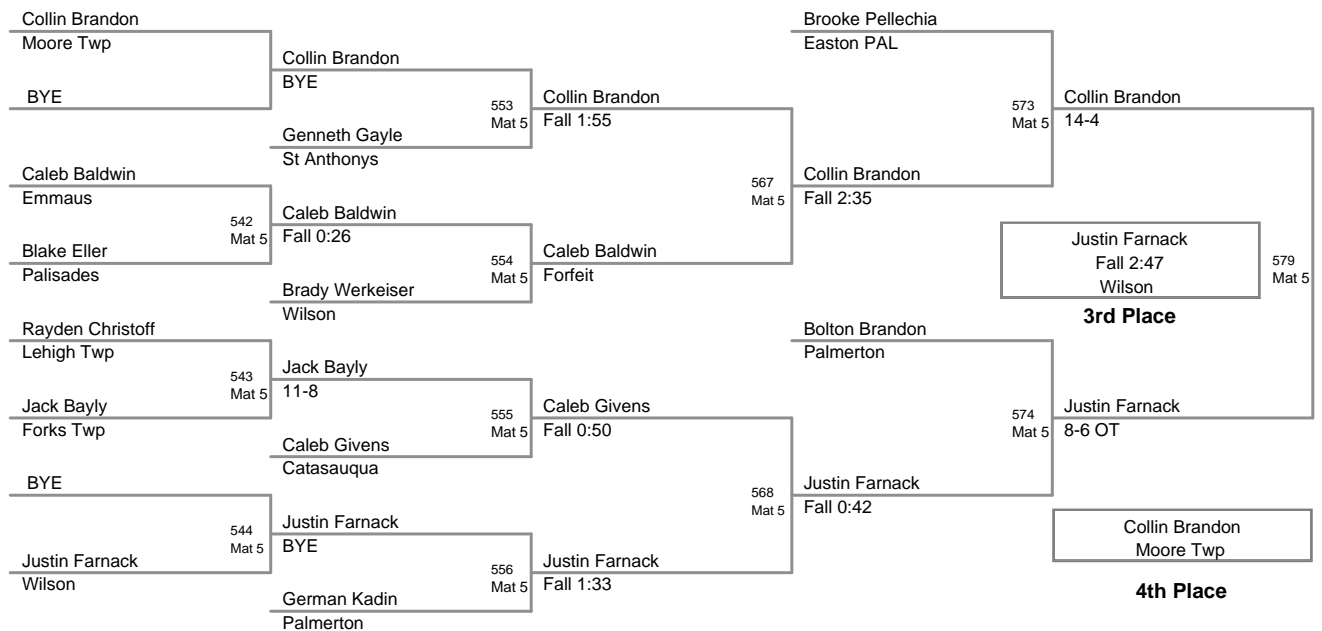

18A Lbs

2011 VEWL
Exhibition PM (on Mat 1)

19P Lbs

2011 VEWL
Exhibition PM (on Mat 4)

20P Lbs

2011 VEWL
Exhibition PM (on Mat 1)

21P Lbs

22P Lbs