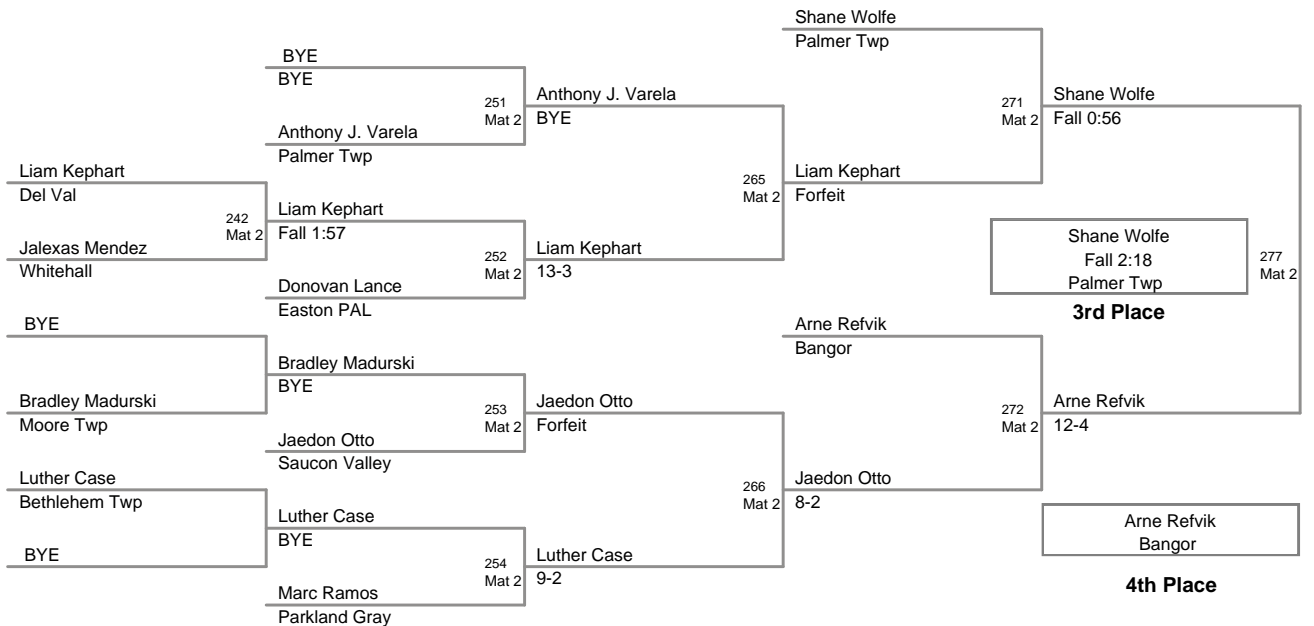

2011 VEWL
Exhibition PM (on Mat 4)

31P Lbs

2011 VEWL
Exhibition PM

32P Lbs

33P Lbs

2011 VEWL
Exhibition PM (on Mat 2)

34P Lbs

2011 VEWL
Exhibition PM (on Mat 6)