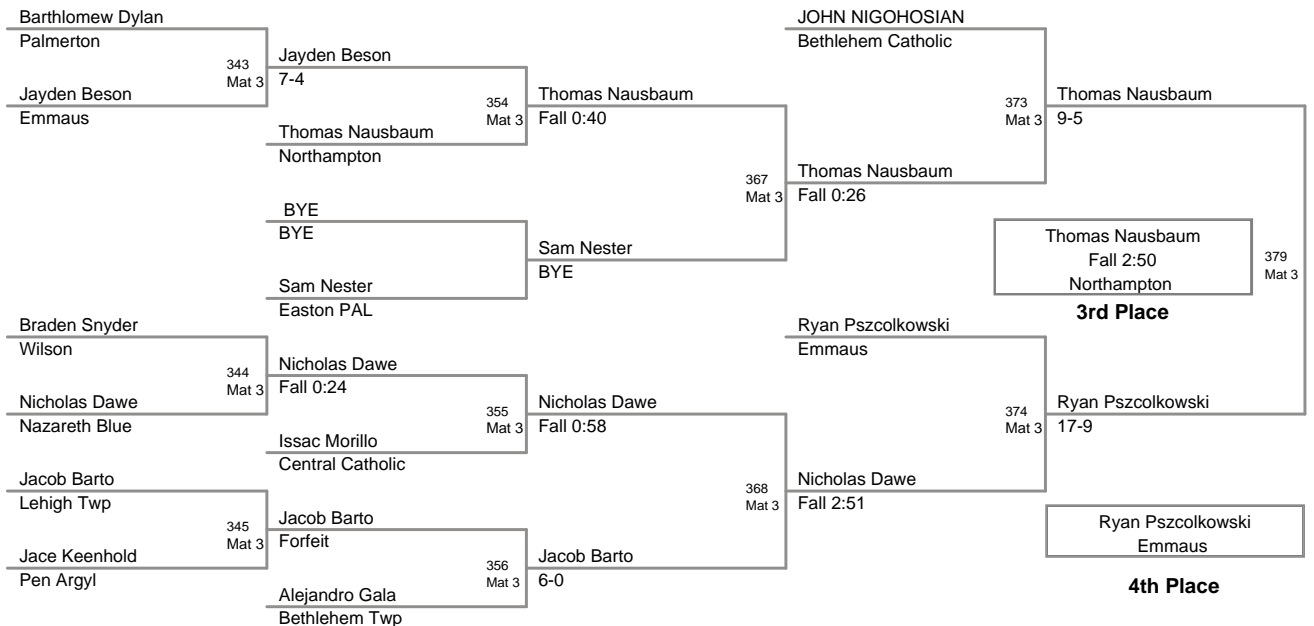

2011 VEWL
Exhibition PM (on Mat 5)

23P Lbs

2011 VEWL
Exhibition PM (on Mat 5)

24P Lbs

2011 VEWL
Exhibition PM (on Mat 2)

25P Lbs

2011 VEWL
Exhibition PM (on Mat 3)

26P Lbs