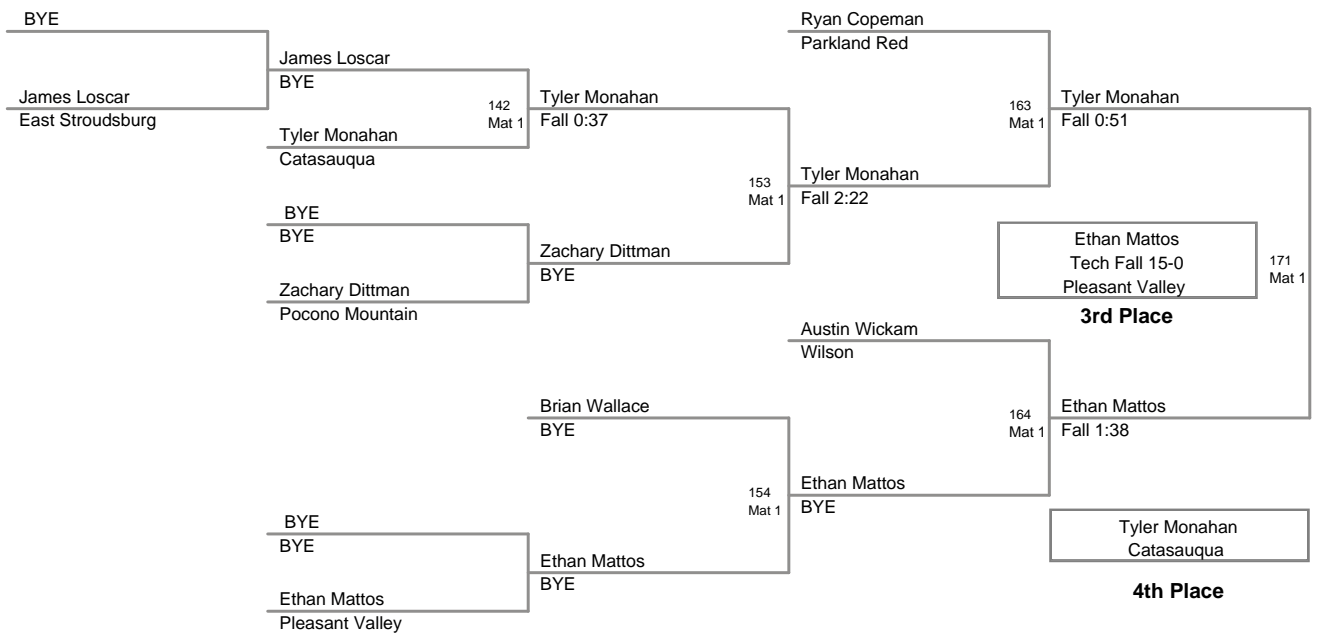

35P Lbs

2011 VEWL
Exhibition PM (on Mat 6)

36P Lbs

2011 VEWL
Exhibition PM (on Mat 1)

37P Lbs

2011 VEWL
Exhibition PM (on Mat 1)

38P Lbs