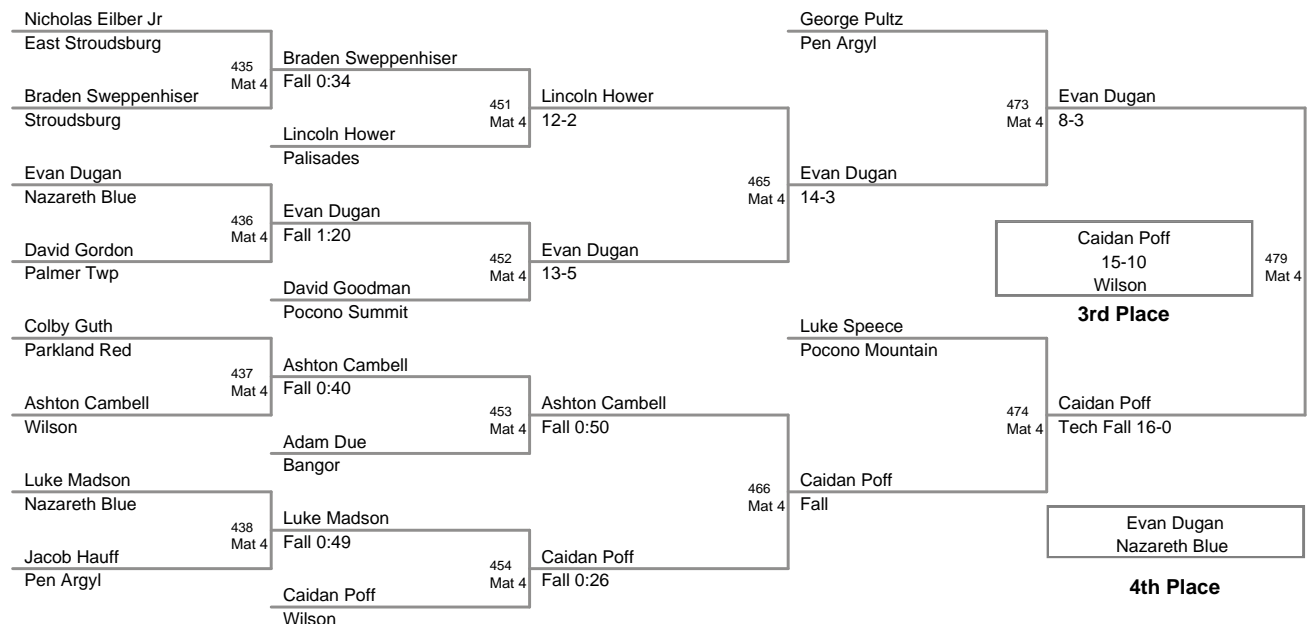

2011 VEWL
Exhibition AM (on Mat 4)

10A Lbs