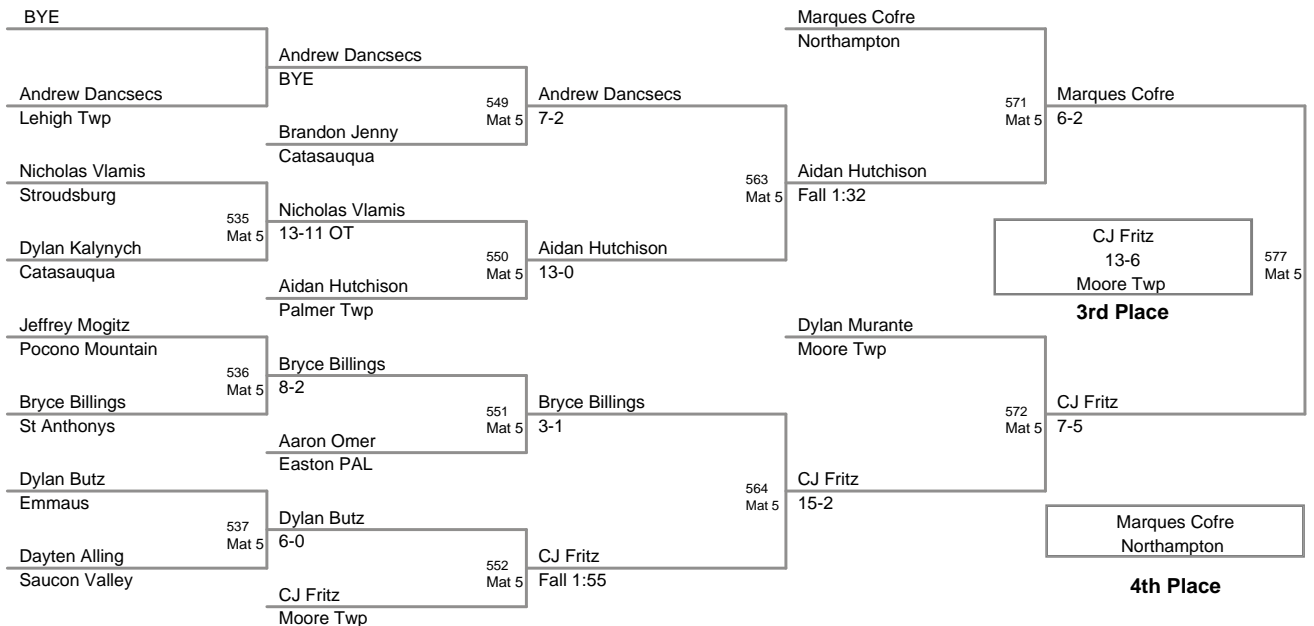

2011 VEWL
Exhibition PM (on Mat 5)

23P Lbs