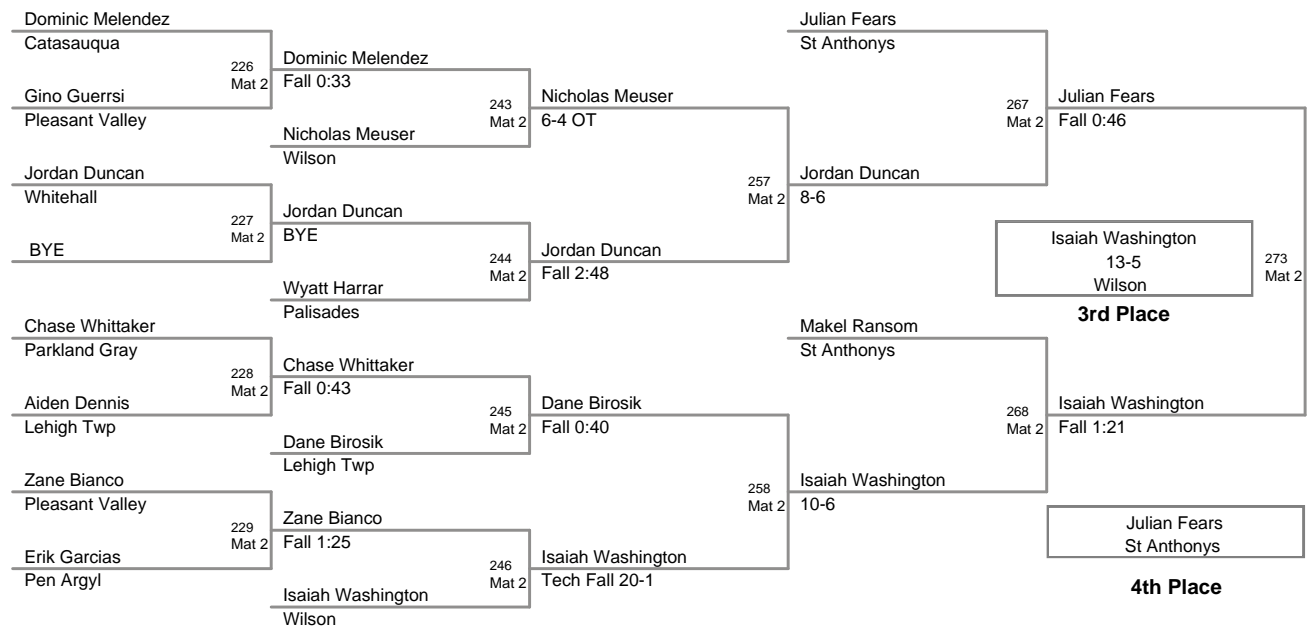

2011 VEWL
Exhibition PM (on Mat 5)

23P Lbs

2011 VEWL
Exhibition PM (on Mat 5)

24P Lbs

2011 VEWL
Exhibition PM (on Mat 2)

25P Lbs

2011 VEWL
Exhibition PM (on Mat 3)

26P Lbs