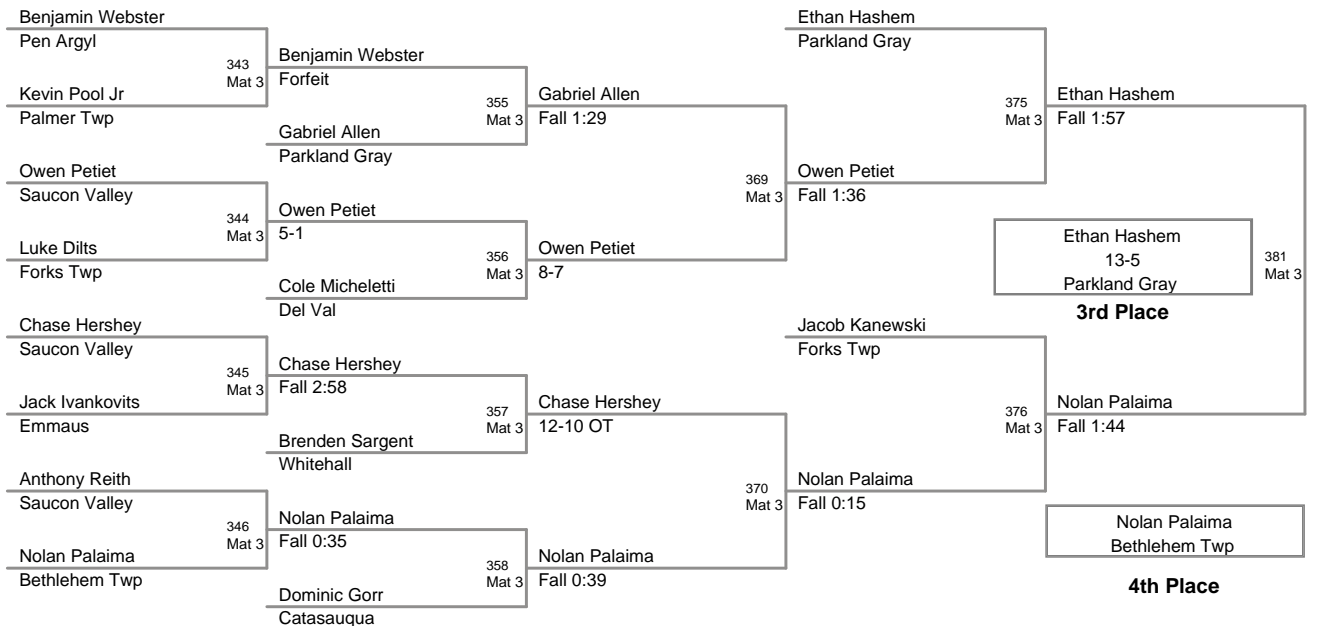

2011 VEWL
Exhibition AM (on Mat 3)

14A Lbs