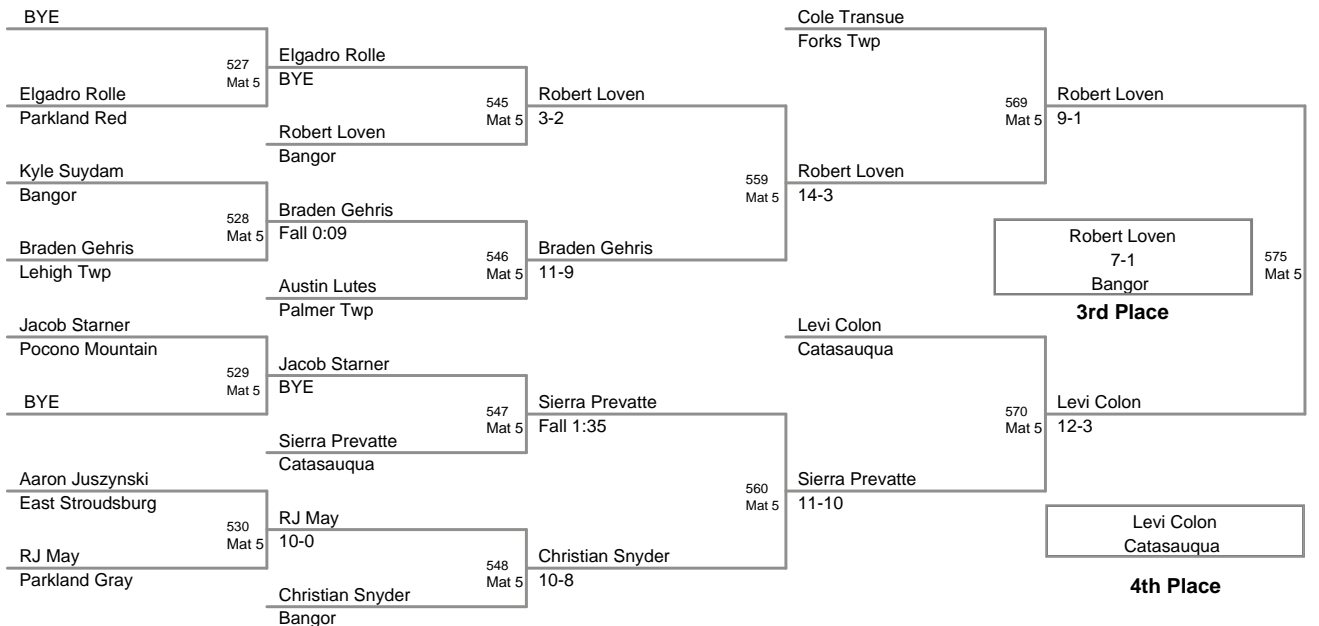

2011 VEWL
Exhibition PM (on Mat 5)

24P Lbs