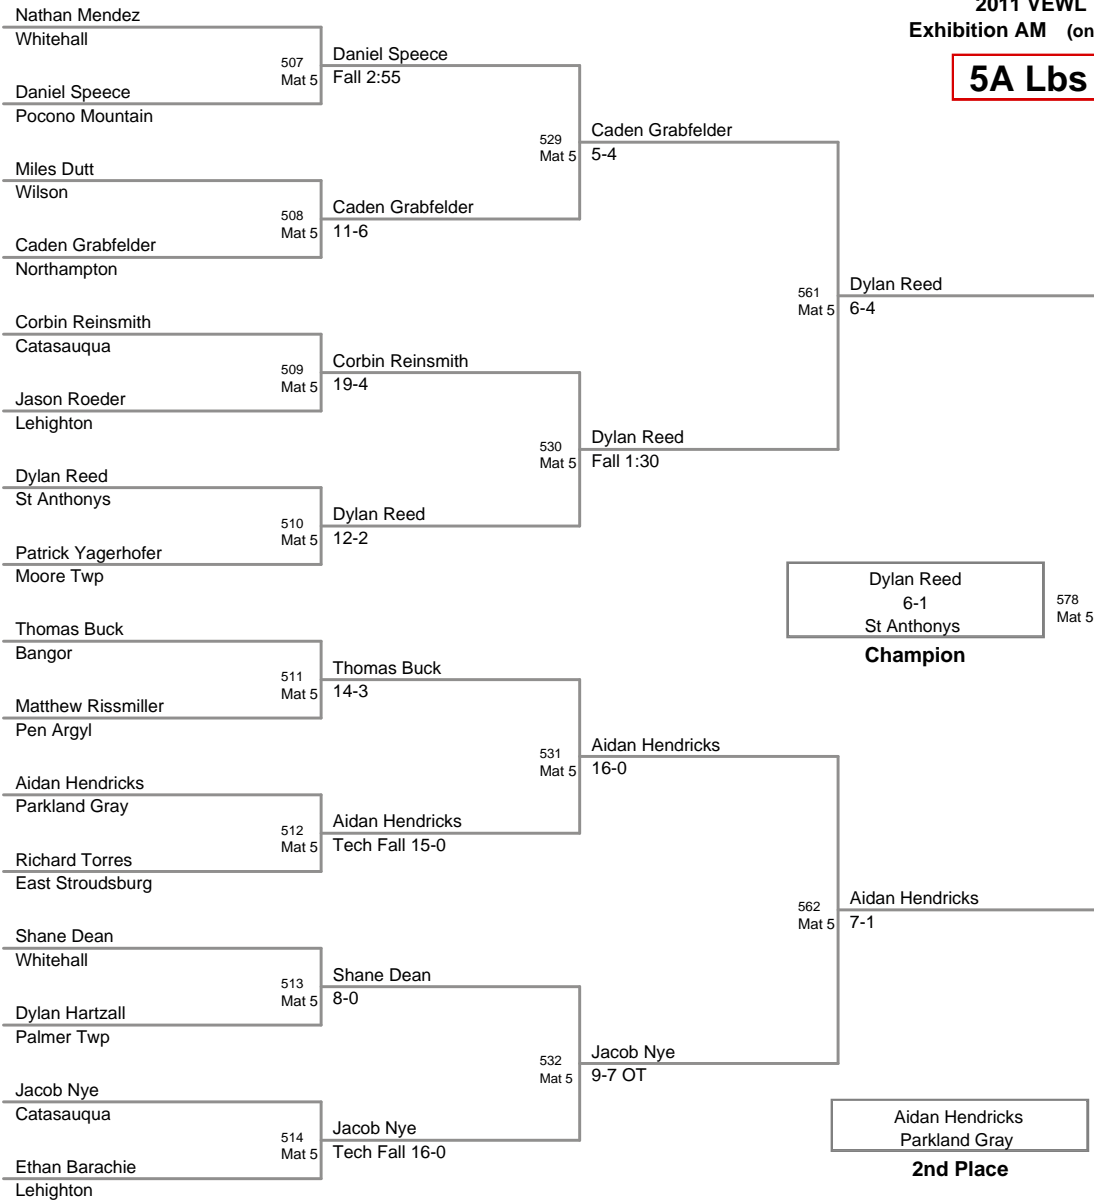

2011 VEWL
Exhibition AM (on Mat 5)

5A Lbs