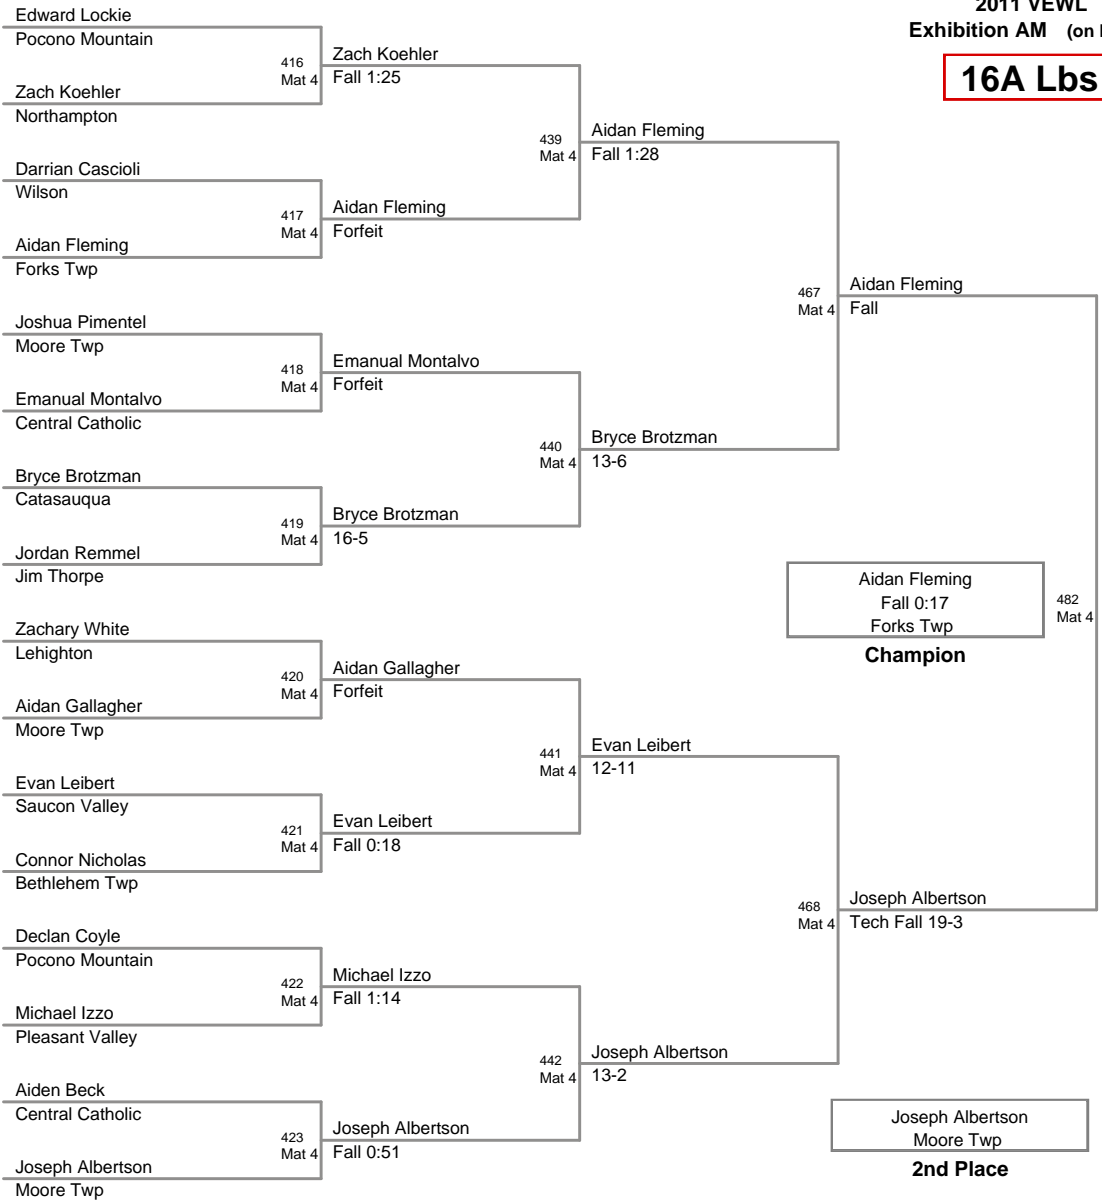

2011 VEWL
Exhibition AM (on Mat 3)

14A Lbs

2011 VEWL
Exhibition AM (on Mat 1)

15A Lbs

16A Lbs

2011 VEWL
Exhibition AM (on Mat 2)

17A Lbs

2011 VEWL
Exhibition AM (on Mat 1)