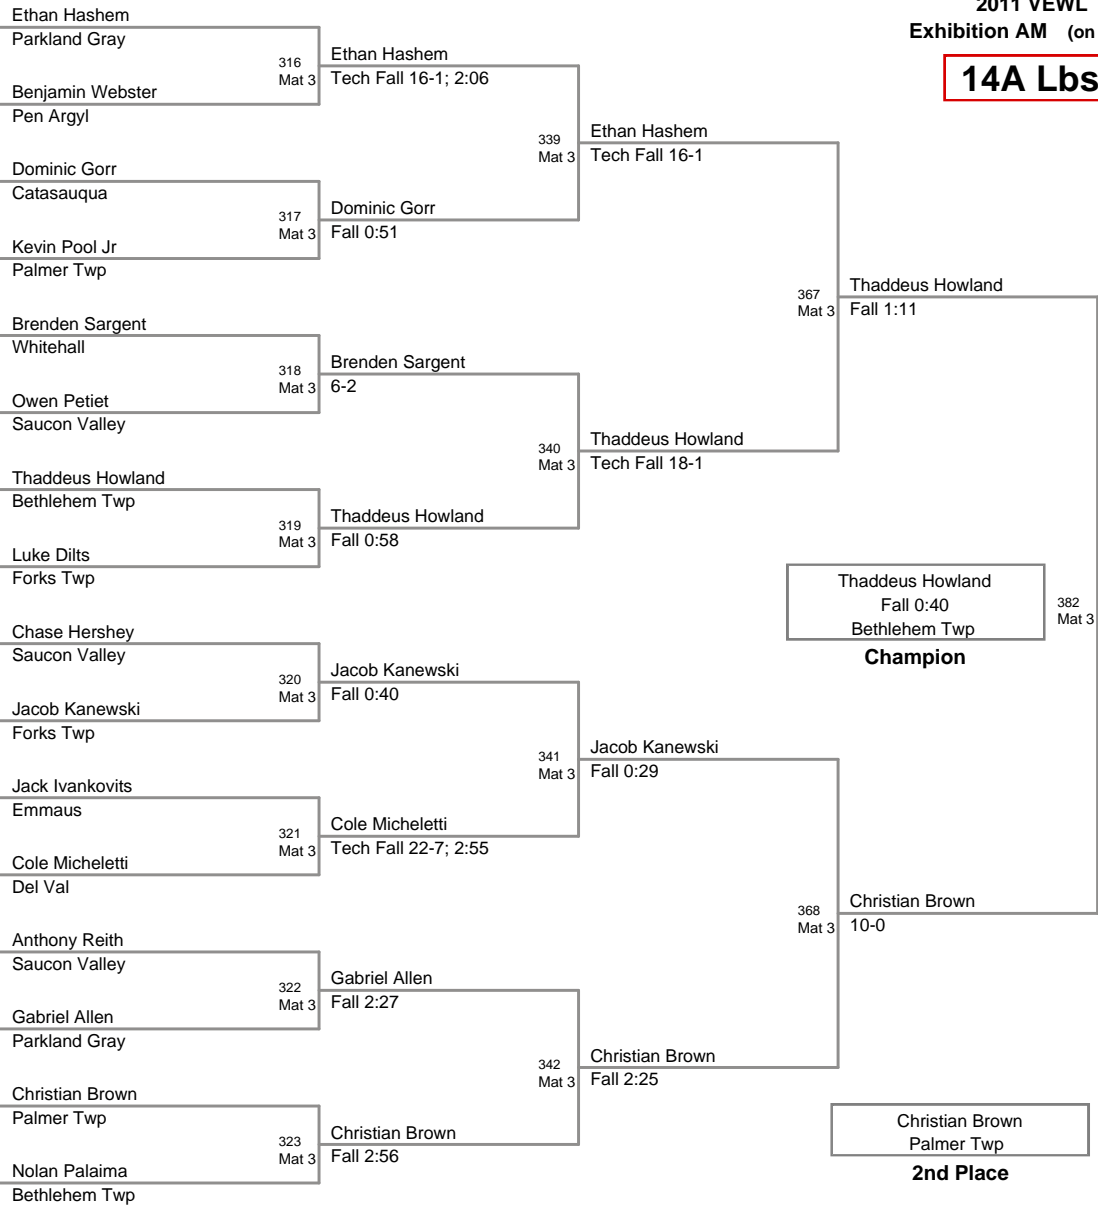

2011 VEWL
Exhibition AM (on Mat 3)

14A Lbs