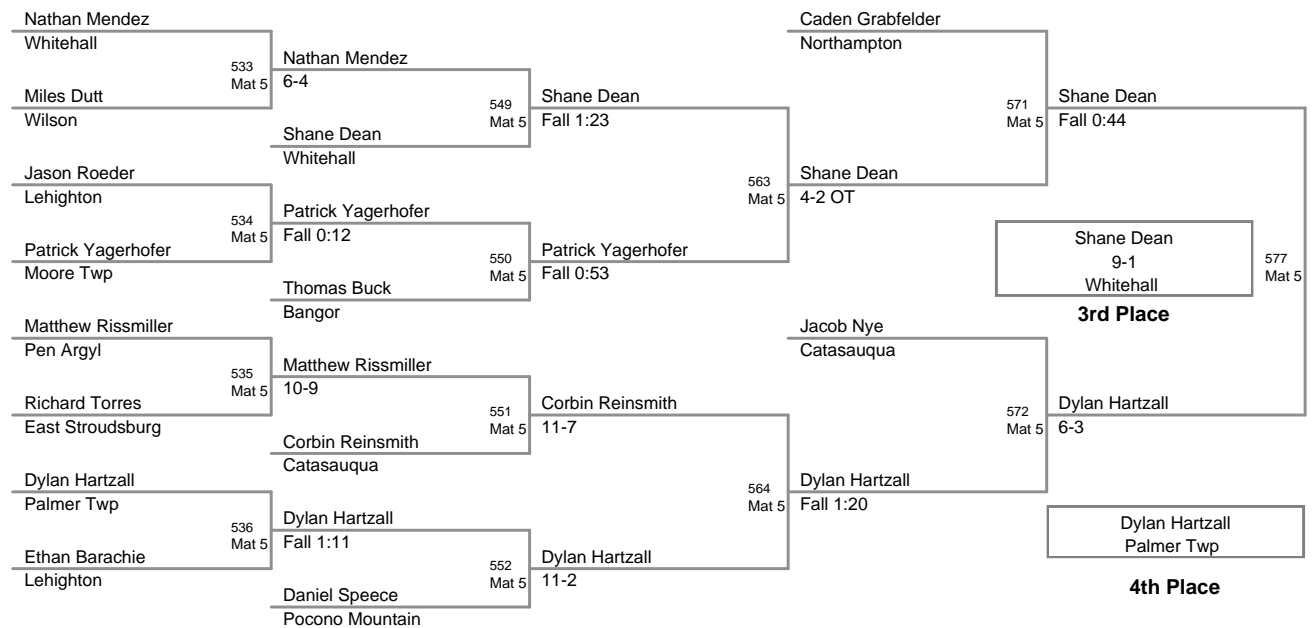

2011 VEWL
Exhibition AM (on Mat 5)

5A Lbs