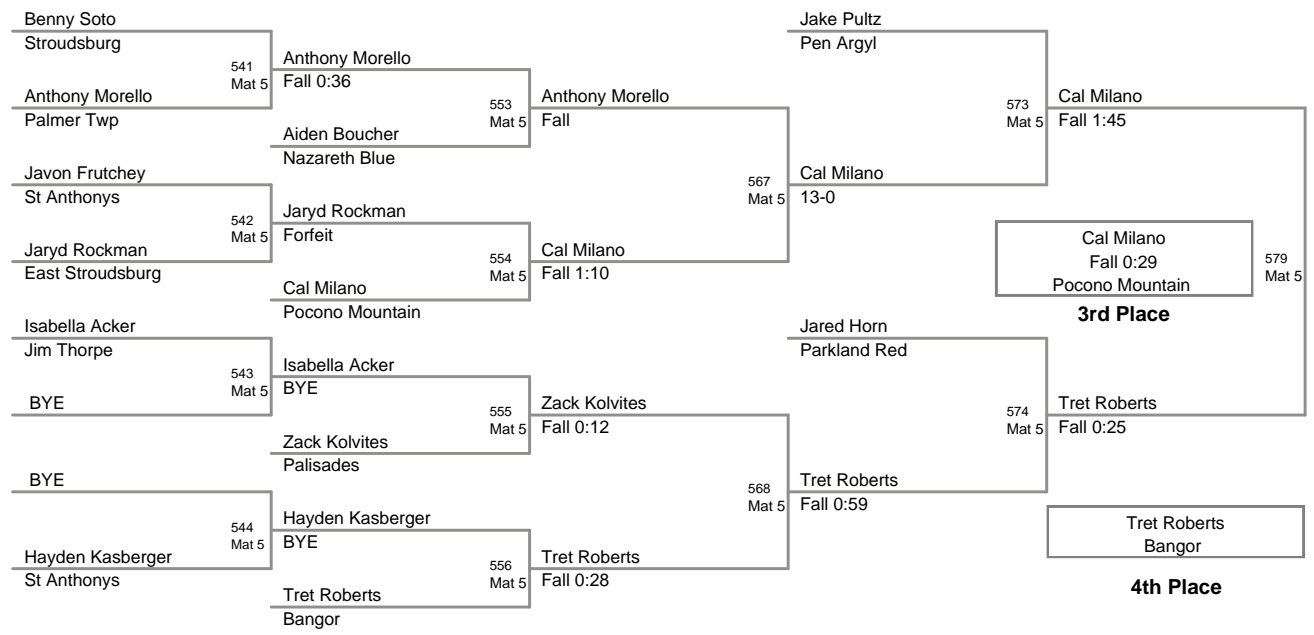

2011 VEWL
Exhibition AM (on Mat 4)

10A Lbs

2011 VEWL
Exhibition AM (on Mat 1)

11A Lbs

2011 VEWL
Exhibition AM (on Mat 5)

12A Lbs

2011 VEWL
Exhibition AM (on Mat 6)

13A Lbs