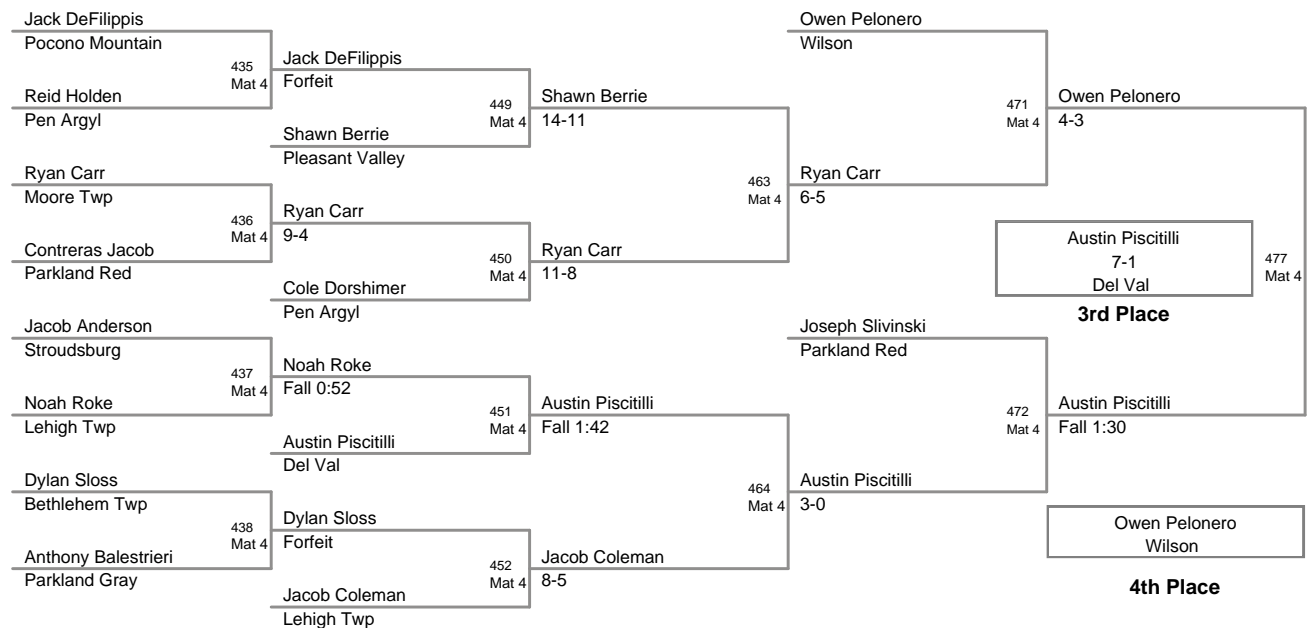

18A Lbs

2011 VEWL
Exhibition PM (on Mat 1)

19P Lbs

2011 VEWL
Exhibition PM (on Mat 4)

20P Lbs

2011 VEWL
Exhibition PM (on Mat 1)

21P Lbs

22P Lbs