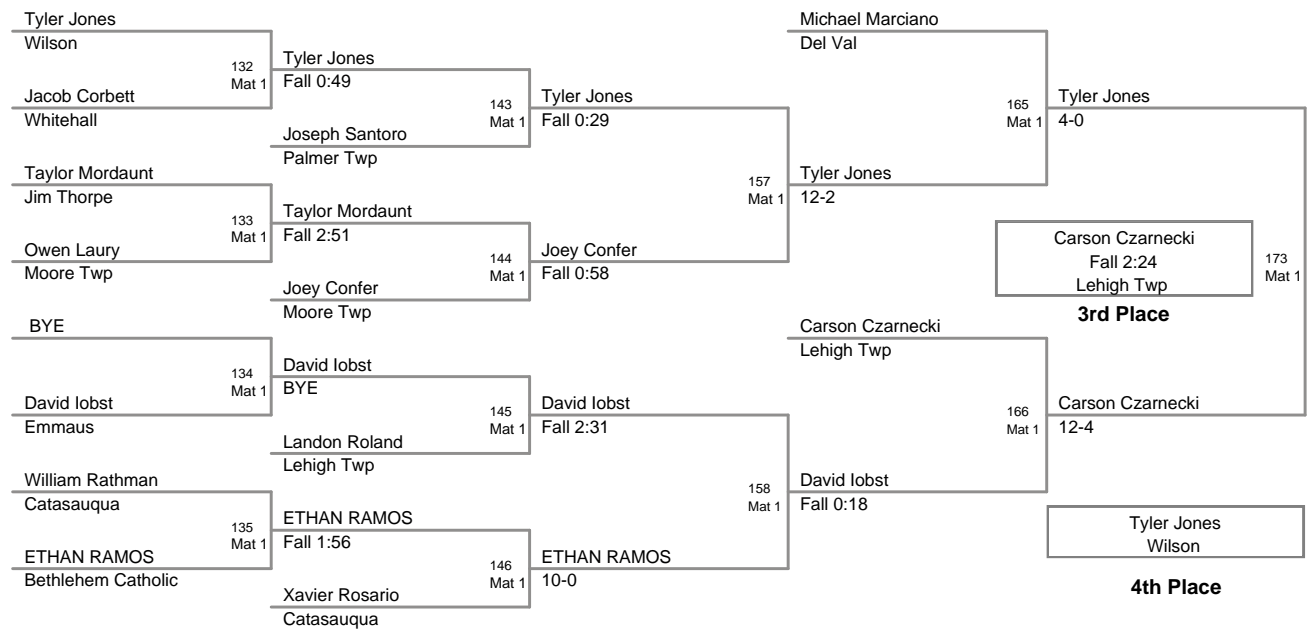

2011 VEWL
Exhibition PM (on Mat 1)

19P Lbs