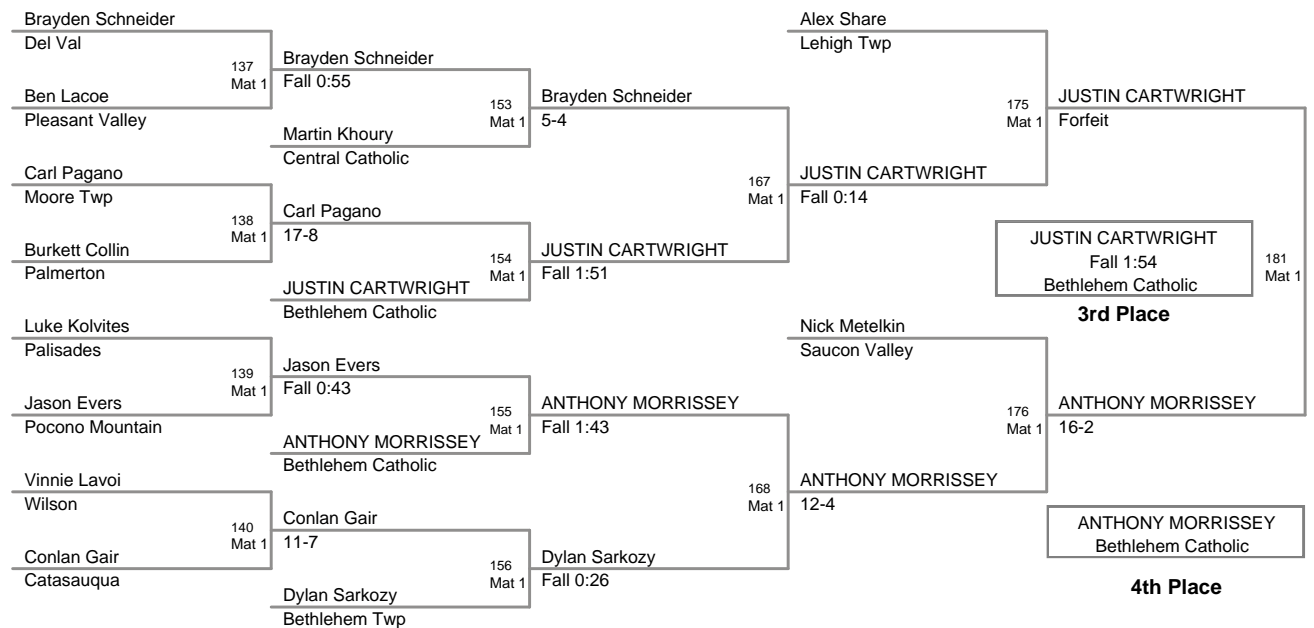

2011 VEWL
Exhibition AM (on Mat 1)

15A Lbs