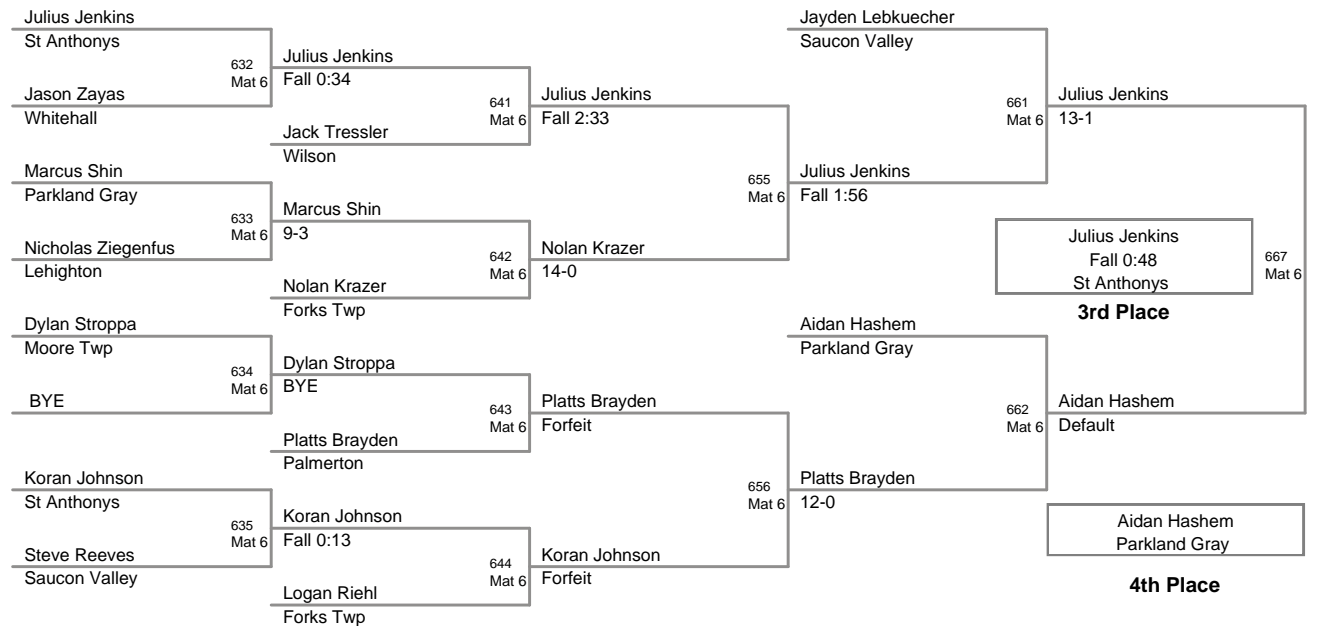

2011 VEWL
Exhibition AM (on Mat 6)

6A Lbs