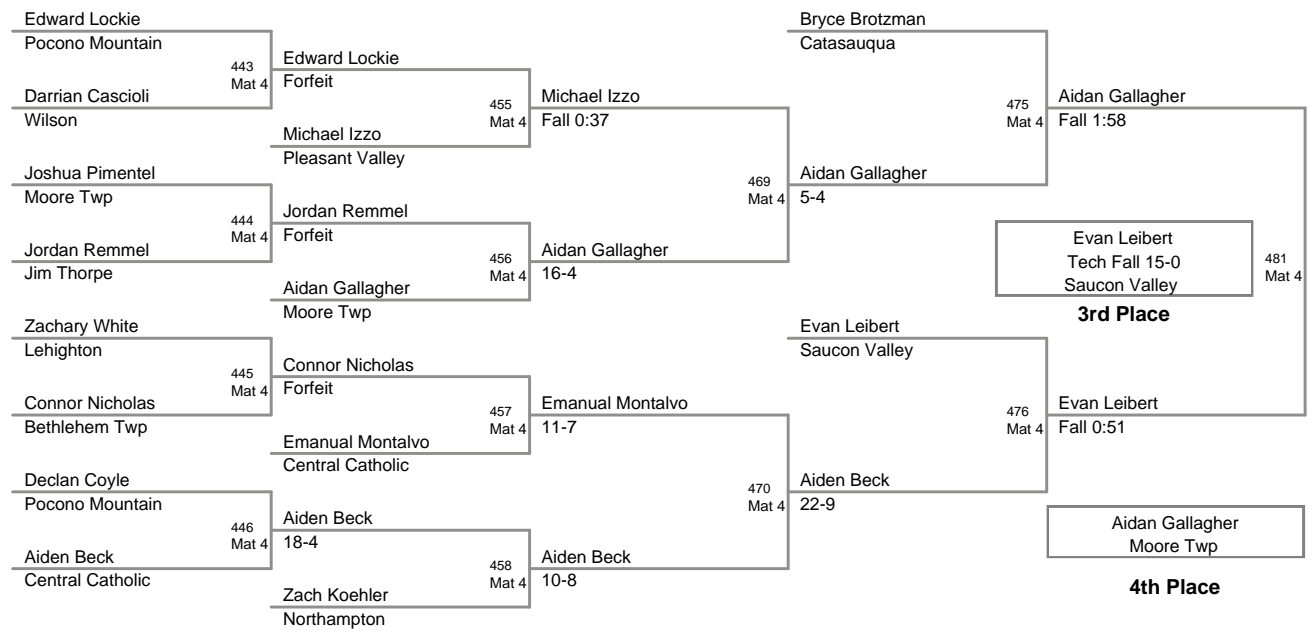

2011 VEWL
Exhibition AM (on Mat 3)

14A Lbs

2011 VEWL
Exhibition AM (on Mat 1)

15A Lbs

16A Lbs

2011 VEWL
Exhibition AM (on Mat 2)

17A Lbs

2011 VEWL
Exhibition AM (on Mat 1)