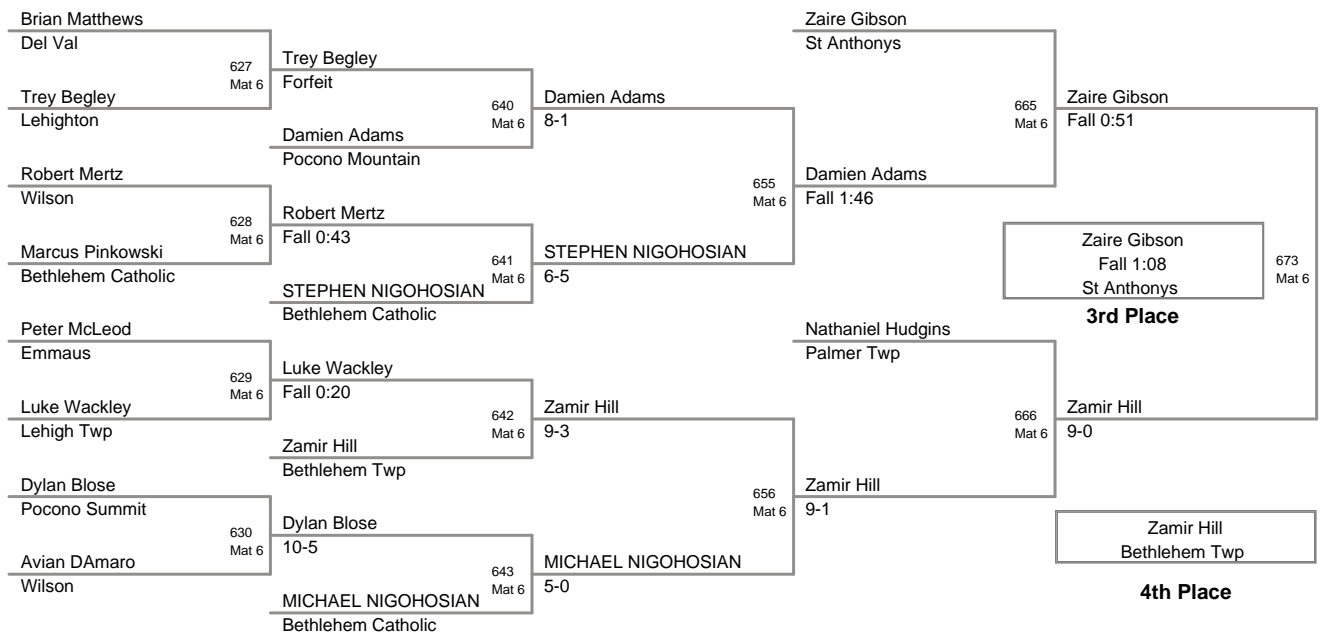

2011 VEWL
Exhibition PM

32P Lbs