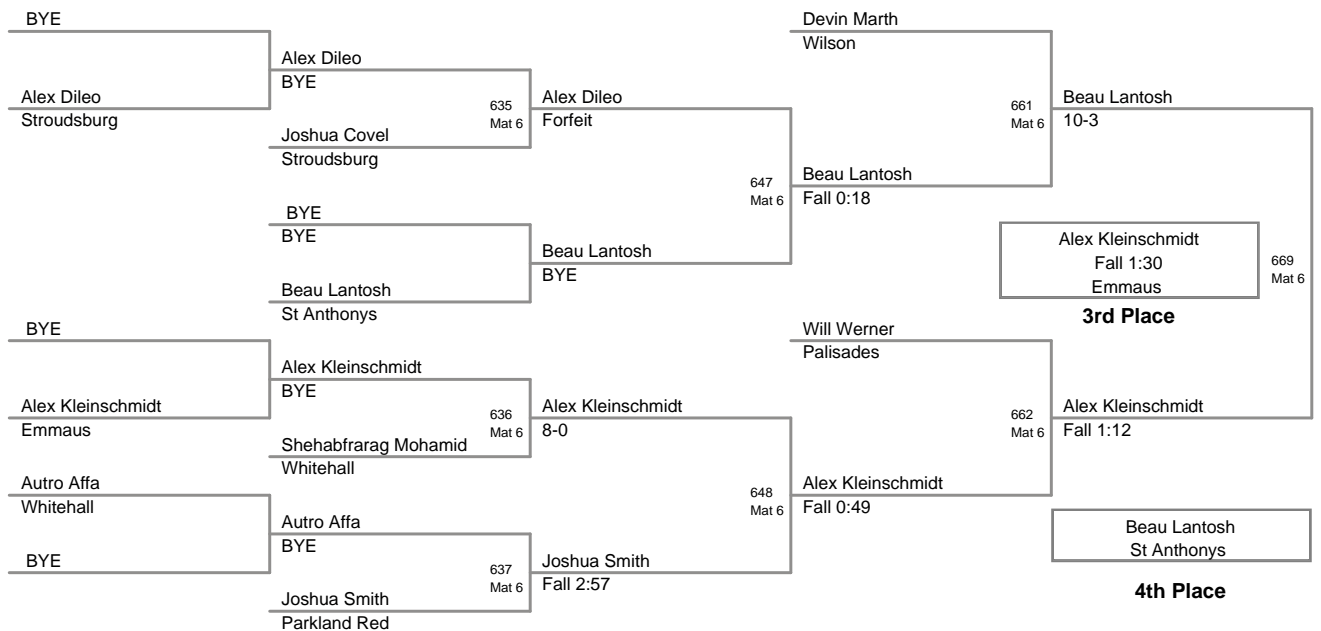

2011 VEWL
Exhibition PM (on Mat 4)

31P Lbs

2011 VEWL
Exhibition PM

32P Lbs

33P Lbs

2011 VEWL
Exhibition PM (on Mat 2)

34P Lbs

2011 VEWL
Exhibition PM (on Mat 6)