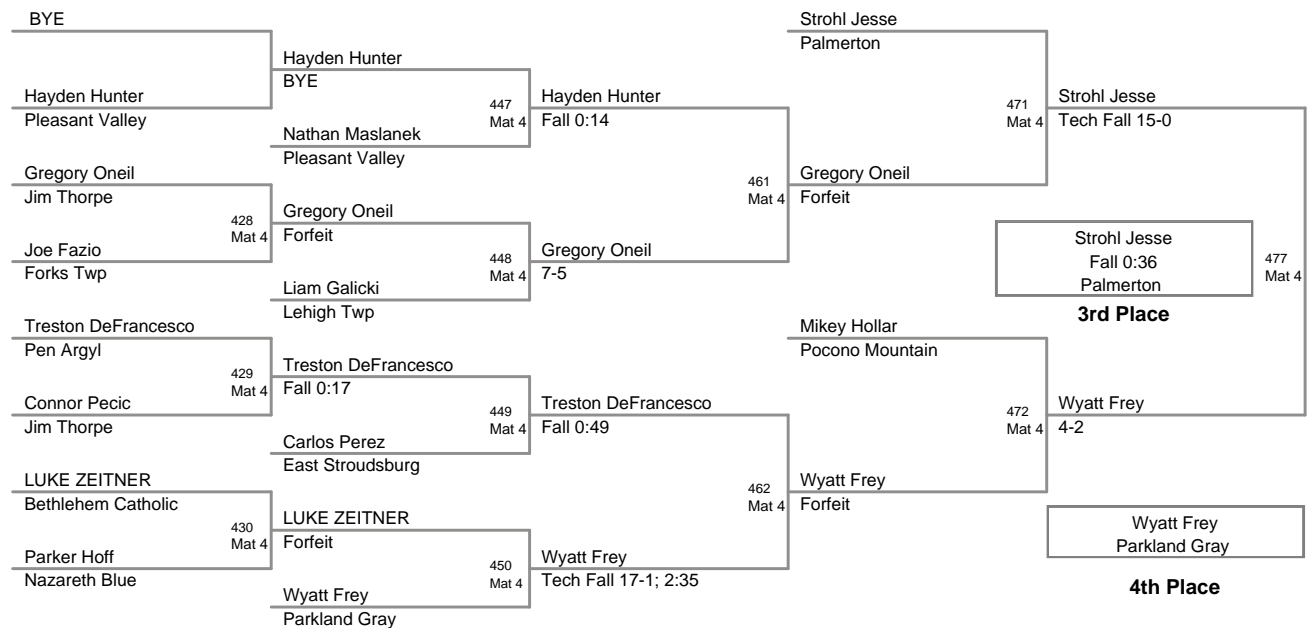

2011 VEWL
Exhibition AM (on Mat 6)

1A Lbs

2011 VEWL
Exhibition AM (on Mat 4)

2A Lbs

2011 VEWL
Exhibition AM (on Mat 5)

3A Lbs

2011 VEWL
Exhibition AM (on Mat 3)

4A Lbs