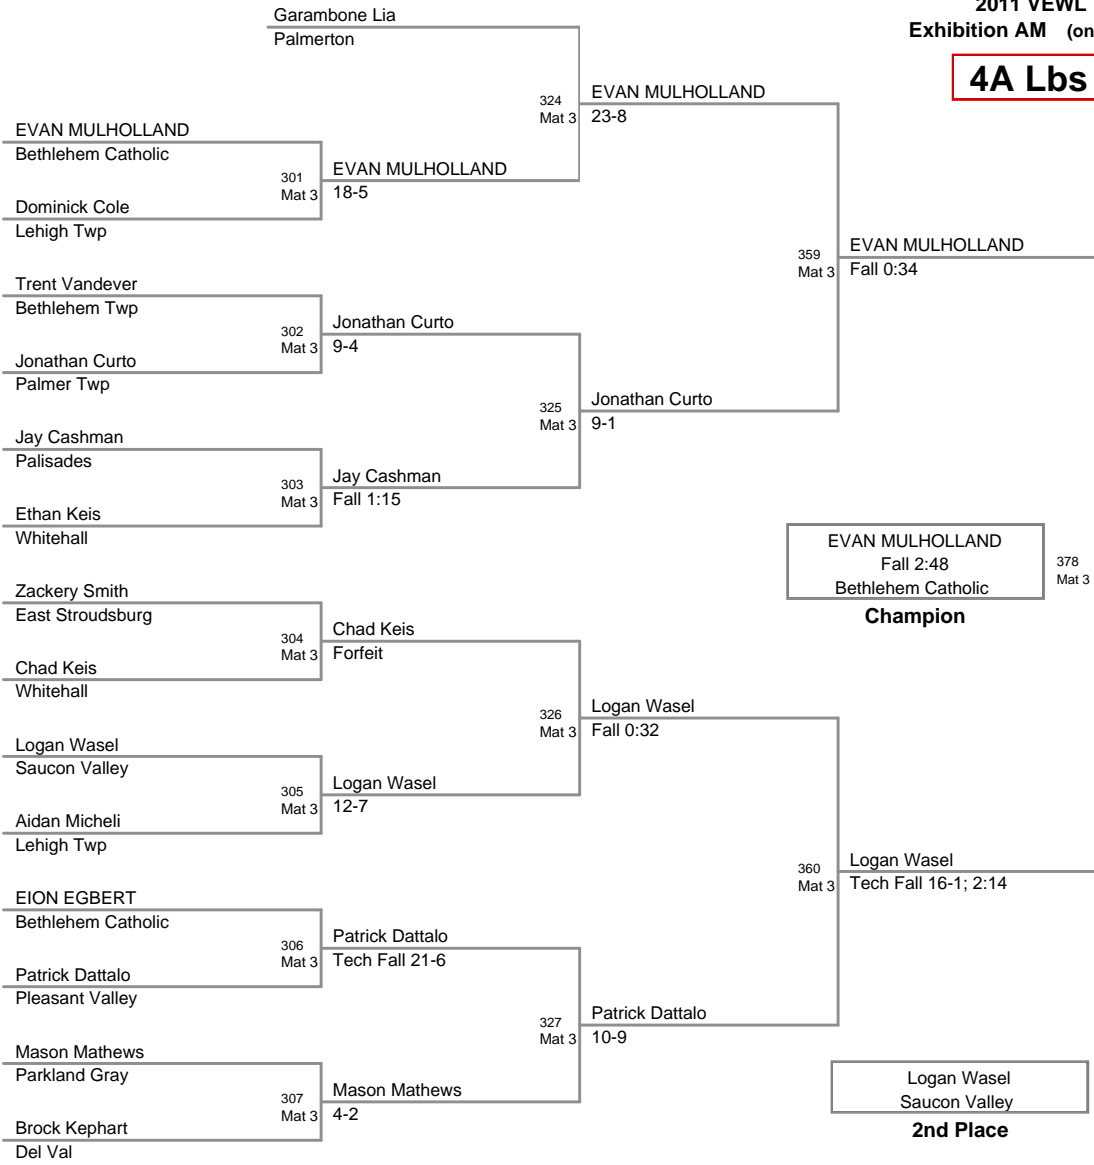

2011 VEWL
Exhibition AM (on Mat 6)

1A Lbs

2011 VEWL
Exhibition AM (on Mat 4)

2A Lbs

2011 VEWL
Exhibition AM (on Mat 5)

3A Lbs

2011 VEWL
Exhibition AM (on Mat 3)

4A Lbs