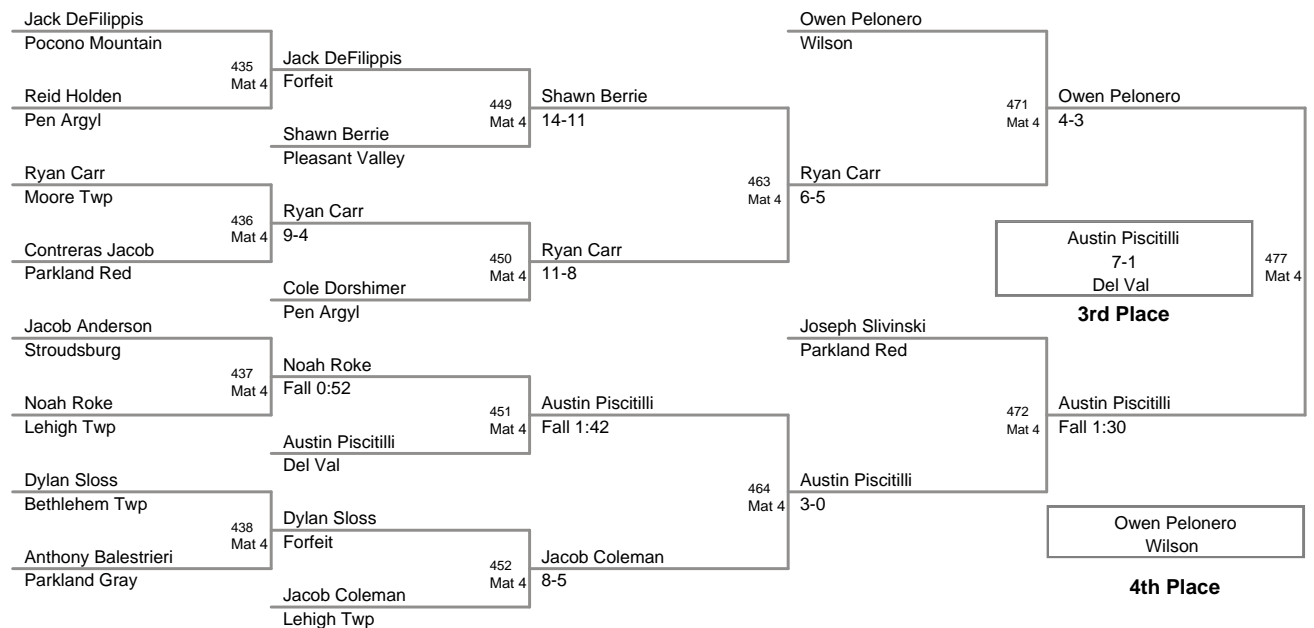

2011 VEWL
Exhibition PM (on Mat 1)

19P Lbs

2011 VEWL
Exhibition PM (on Mat 4)

20P Lbs

2011 VEWL
Exhibition PM (on Mat 1)

21P Lbs

22P Lbs

23P Lbs