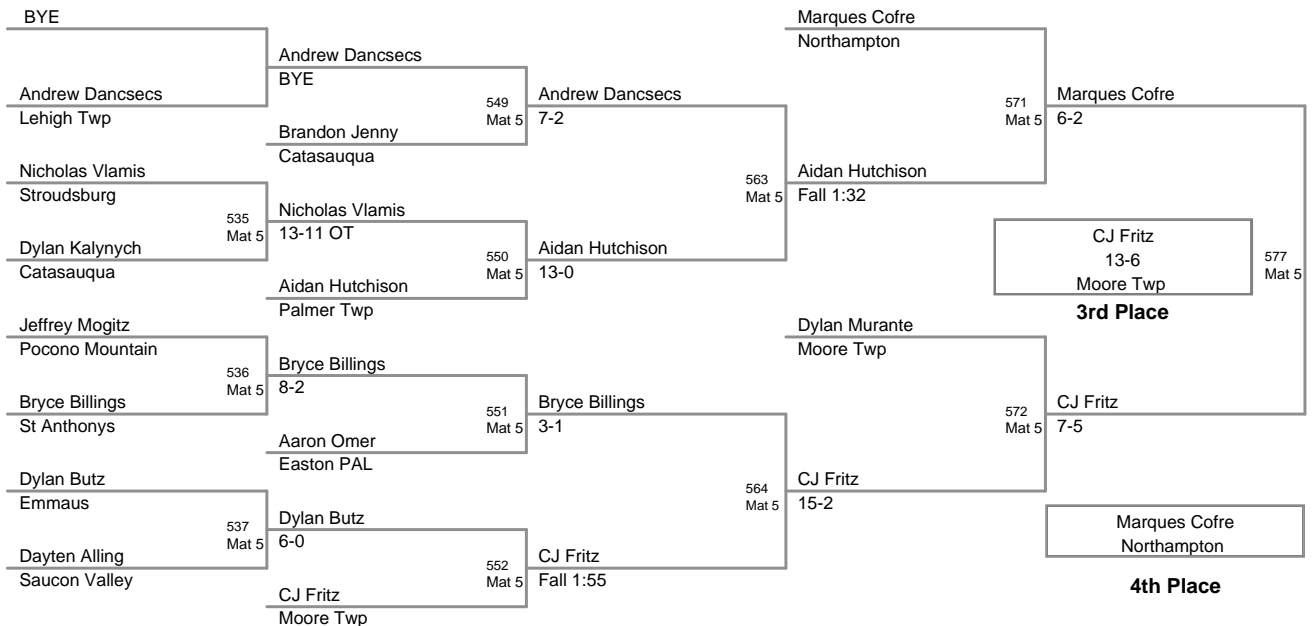

2011 VEWL
Exhibition PM (on Mat 1)

19P Lbs

2011 VEWL
Exhibition PM (on Mat 4)

20P Lbs

2011 VEWL
Exhibition PM (on Mat 1)

21P Lbs

22P Lbs

23P Lbs

2011 VEWL
Exhibition PM (on Mat 5)

24P Lbs

2011 VEWL
Exhibition PM (on Mat 2)

25P Lbs

2011 VEWL
Exhibition PM (on Mat 3)

26P Lbs

2011 VEWL
Exhibition PM (on Mat 2)

27P Lbs