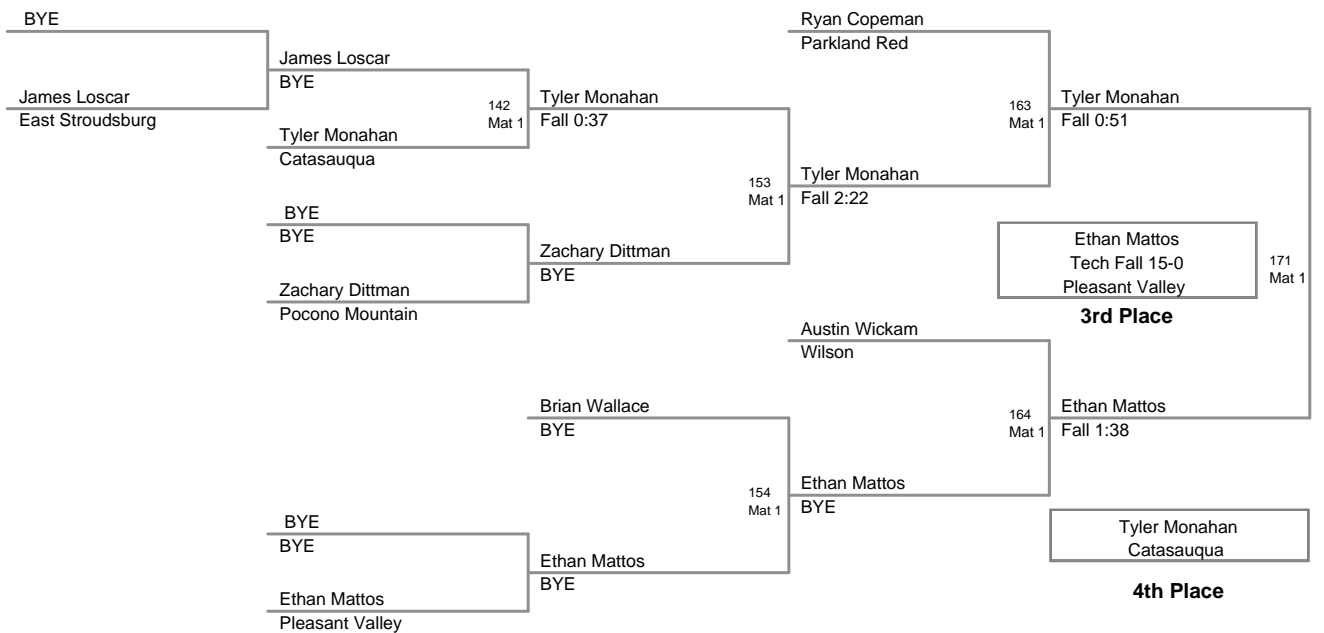

2011 VEWL
Exhibition PM (on Mat 1)

37P Lbs