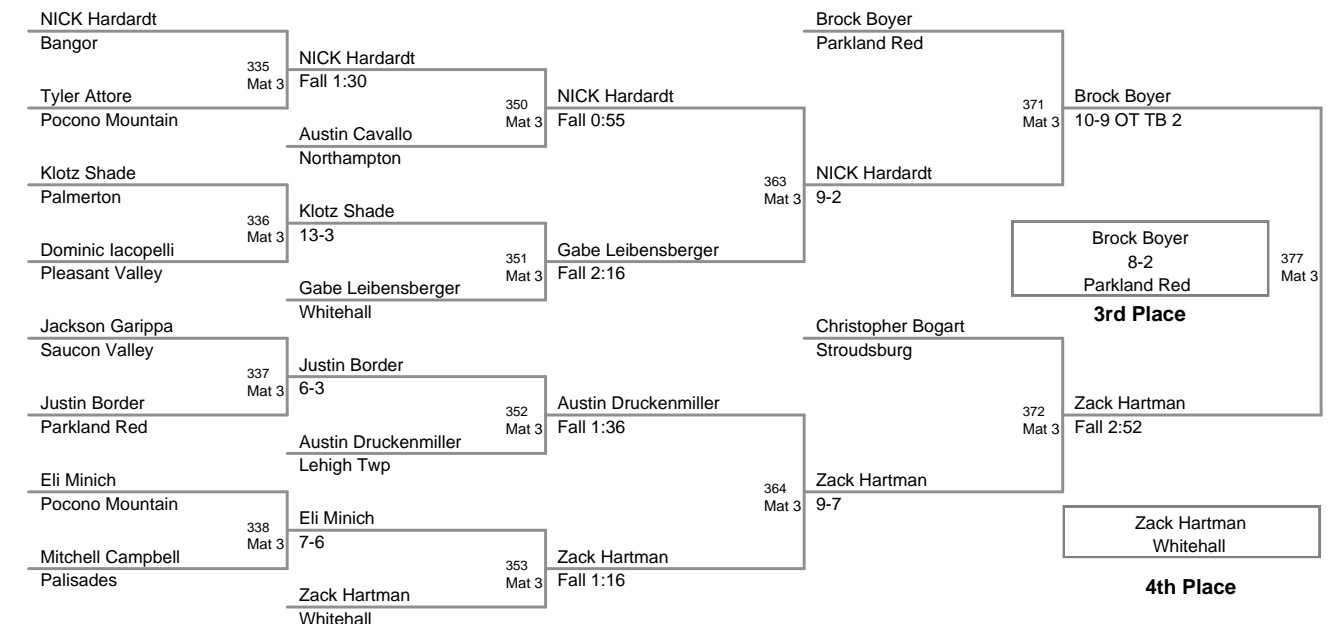

2011 VEWL
Exhibition PM (on Mat 3)

29P Lbs