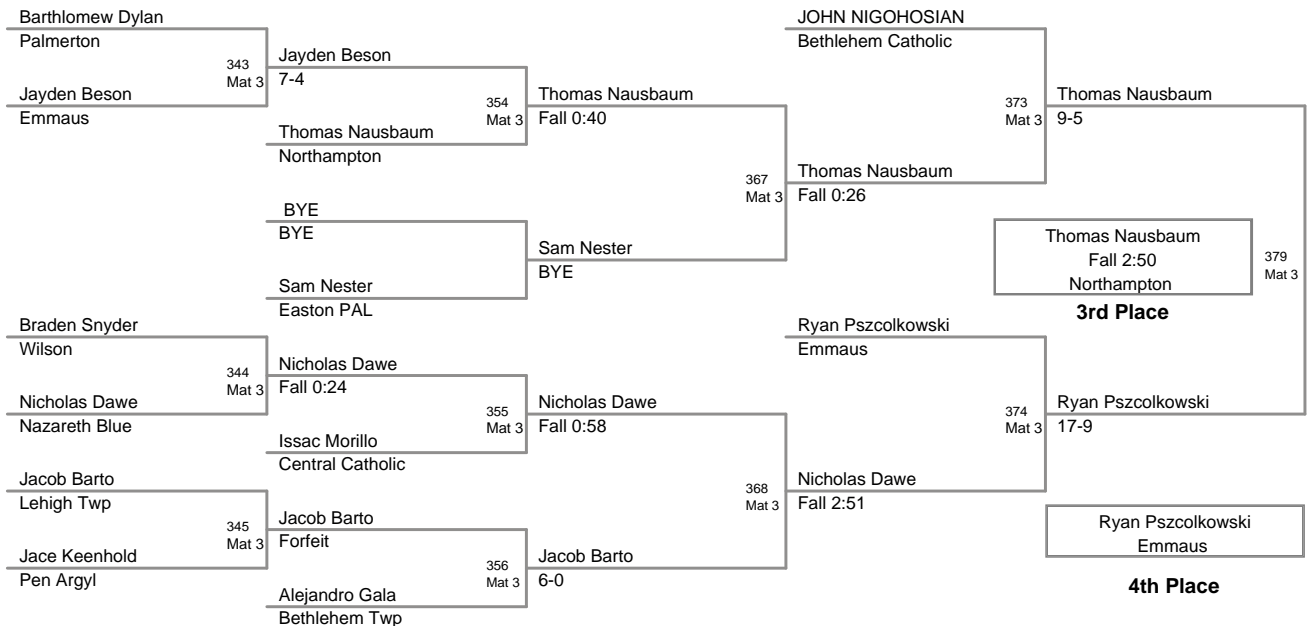

2011 VEWL
Exhibition PM (on Mat 5)

24P Lbs

2011 VEWL
Exhibition PM (on Mat 2)

25P Lbs

2011 VEWL
Exhibition PM (on Mat 3)

26P Lbs

2011 VEWL
Exhibition PM (on Mat 2)

27P Lbs