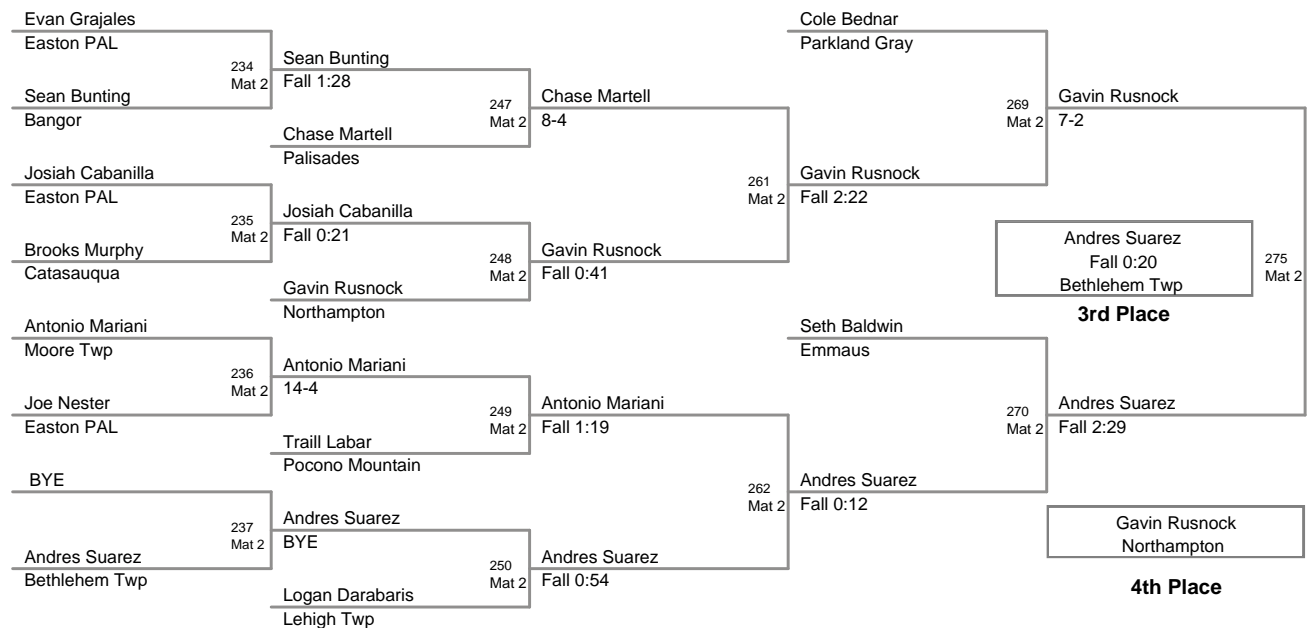

2011 VEWL
Exhibition PM (on Mat 5)

24P Lbs

2011 VEWL
Exhibition PM (on Mat 2)

25P Lbs

2011 VEWL
Exhibition PM (on Mat 3)

26P Lbs

2011 VEWL
Exhibition PM (on Mat 2)

27P Lbs