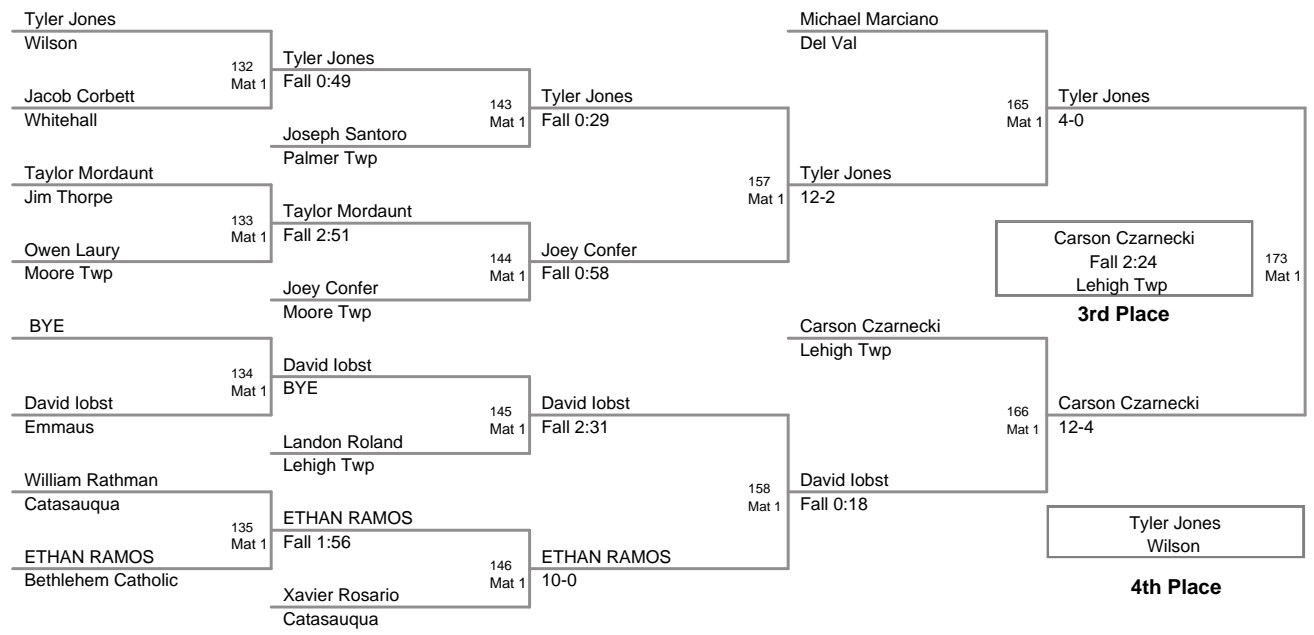

2011 VEWL
Exhibition PM (on Mat 1)

19P Lbs

2011 VEWL
Exhibition PM (on Mat 4)

20P Lbs

2011 VEWL
Exhibition PM (on Mat 1)

21P Lbs

22P Lbs

23P Lbs