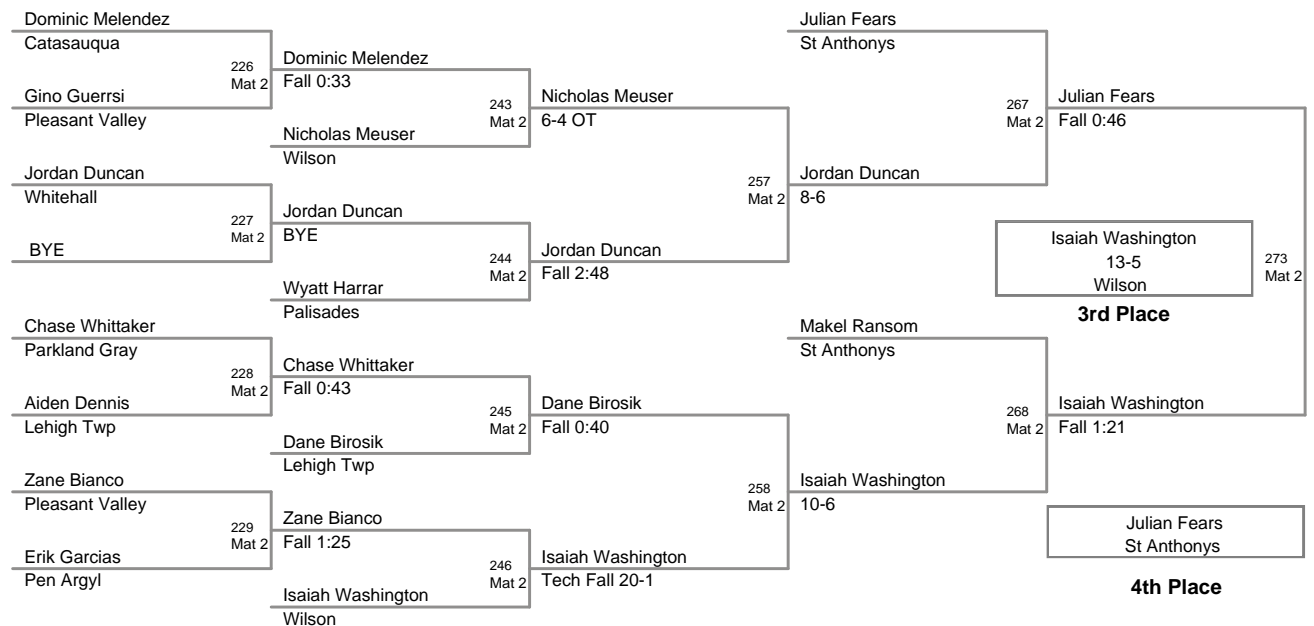

2011 VEWL
Exhibition PM (on Mat 1)

19P Lbs

2011 VEWL
Exhibition PM (on Mat 4)

20P Lbs

2011 VEWL
Exhibition PM (on Mat 1)

21P Lbs

22P Lbs

23P Lbs

2011 VEWL
Exhibition PM (on Mat 5)

24P Lbs

2011 VEWL
Exhibition PM (on Mat 2)

25P Lbs

2011 VEWL
Exhibition PM (on Mat 3)

26P Lbs

2011 VEWL
Exhibition PM (on Mat 2)

27P Lbs