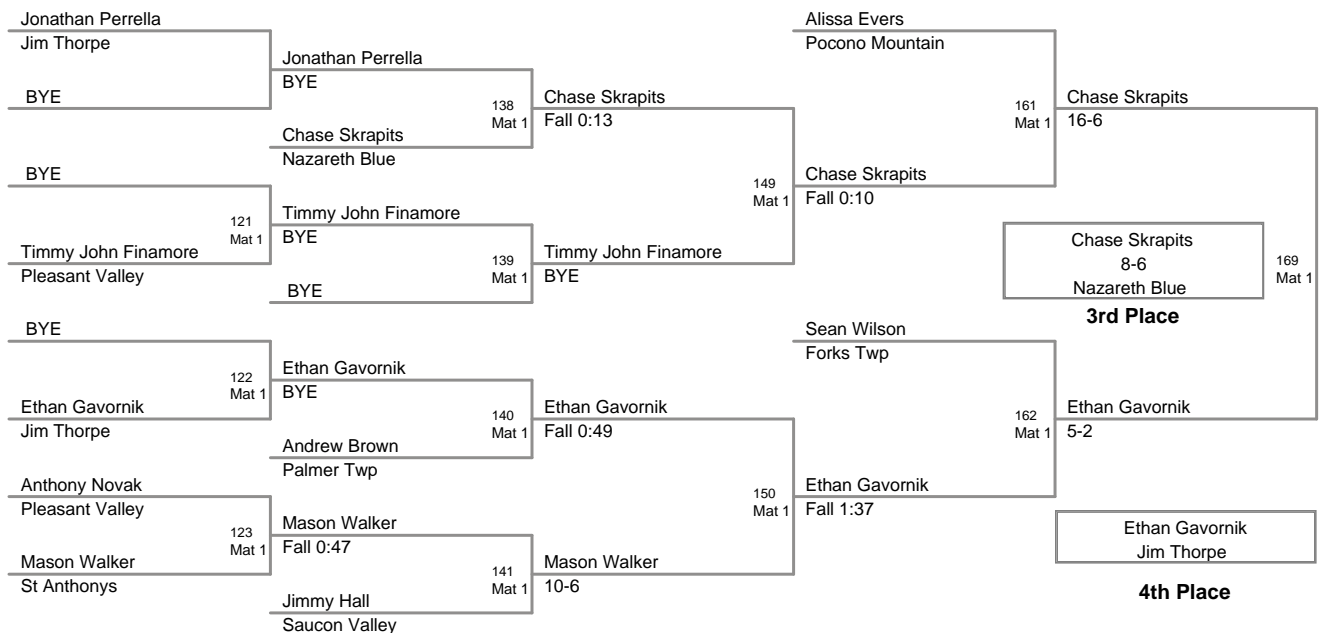

2011 VEWL
Exhibition PM (on Mat 1)

19P Lbs

2011 VEWL
Exhibition PM (on Mat 4)

20P Lbs

2011 VEWL
Exhibition PM (on Mat 1)

21P Lbs

22P Lbs

23P Lbs

2011 VEWL
Exhibition PM (on Mat 5)

24P Lbs

2011 VEWL
Exhibition PM (on Mat 2)

25P Lbs

2011 VEWL
Exhibition PM (on Mat 3)

26P Lbs

2011 VEWL
Exhibition PM (on Mat 2)

27P Lbs