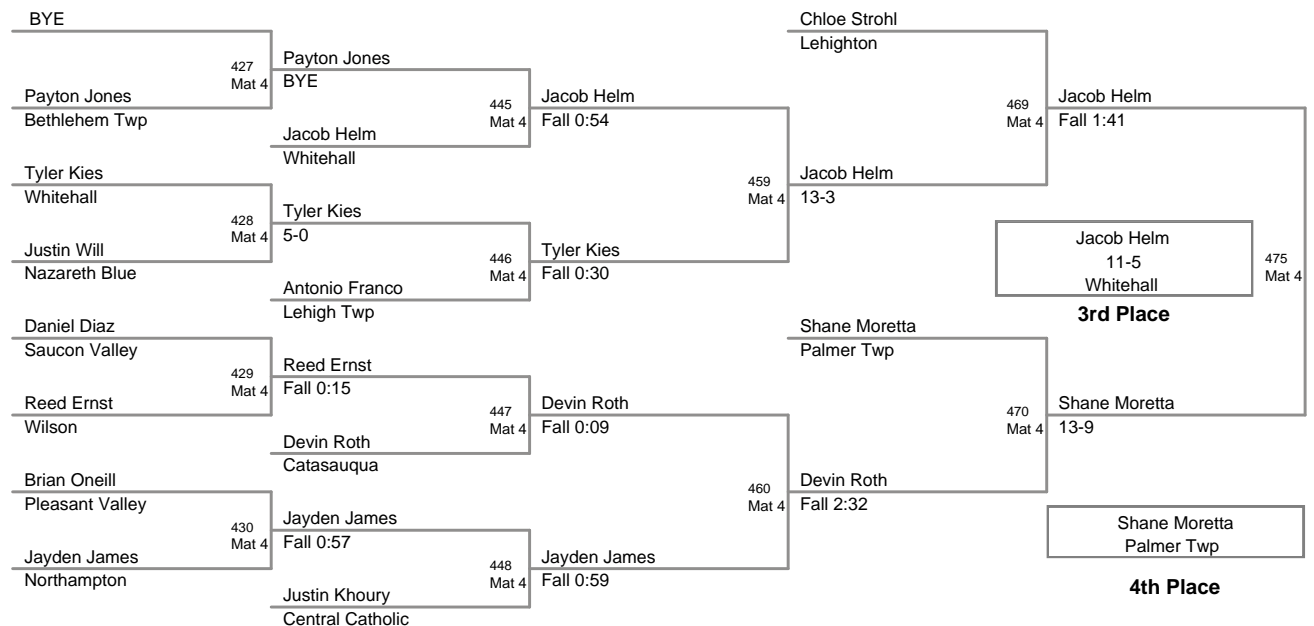

2011 VEWL
Exhibition PM (on Mat 3)

28P Lbs

2011 VEWL
Exhibition PM (on Mat 3)

29P Lbs

2011 VEWL
Exhibition PM (on Mat 4)

30P Lbs

2011 VEWL
Exhibition PM (on Mat 4)

31P Lbs