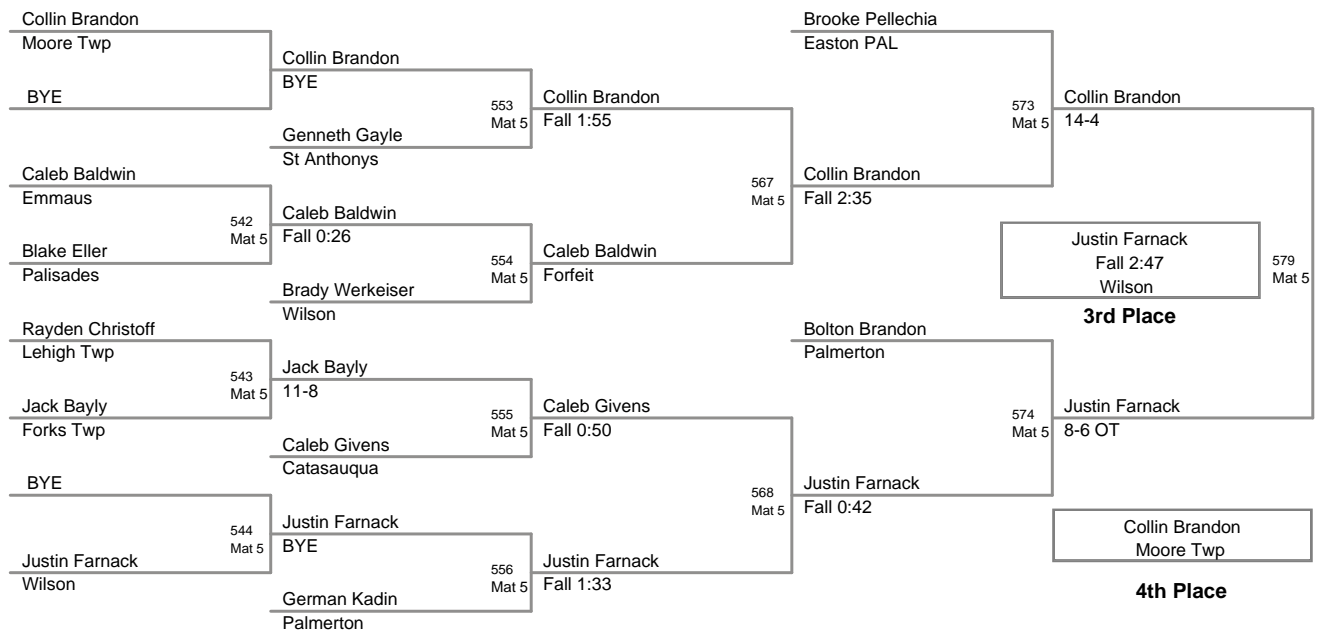

2011 VEWL
Exhibition PM (on Mat 1)

19P Lbs

2011 VEWL
Exhibition PM (on Mat 4)

20P Lbs

2011 VEWL
Exhibition PM (on Mat 1)

21P Lbs

22P Lbs

23P Lbs