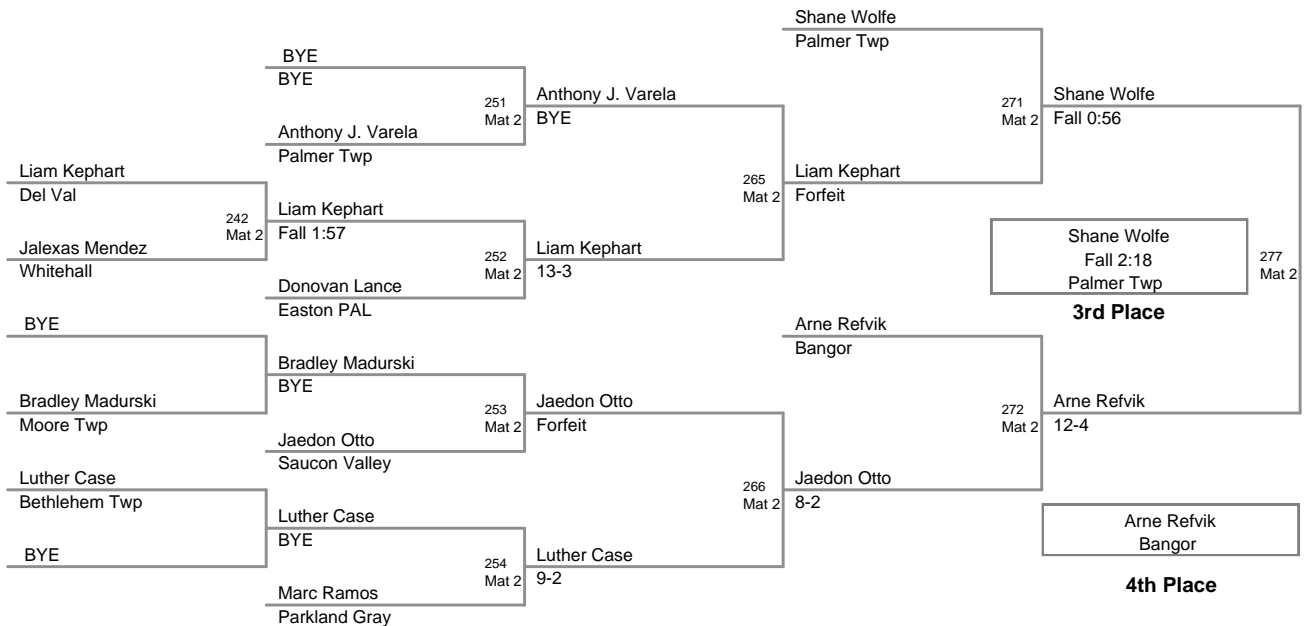

2011 VEWL
Exhibition PM

32P Lbs

33P Lbs

2011 VEWL
Exhibition PM (on Mat 2)

34P Lbs

2011 VEWL
Exhibition PM (on Mat 6)

35P Lbs

2011 VEWL
Exhibition PM (on Mat 6)