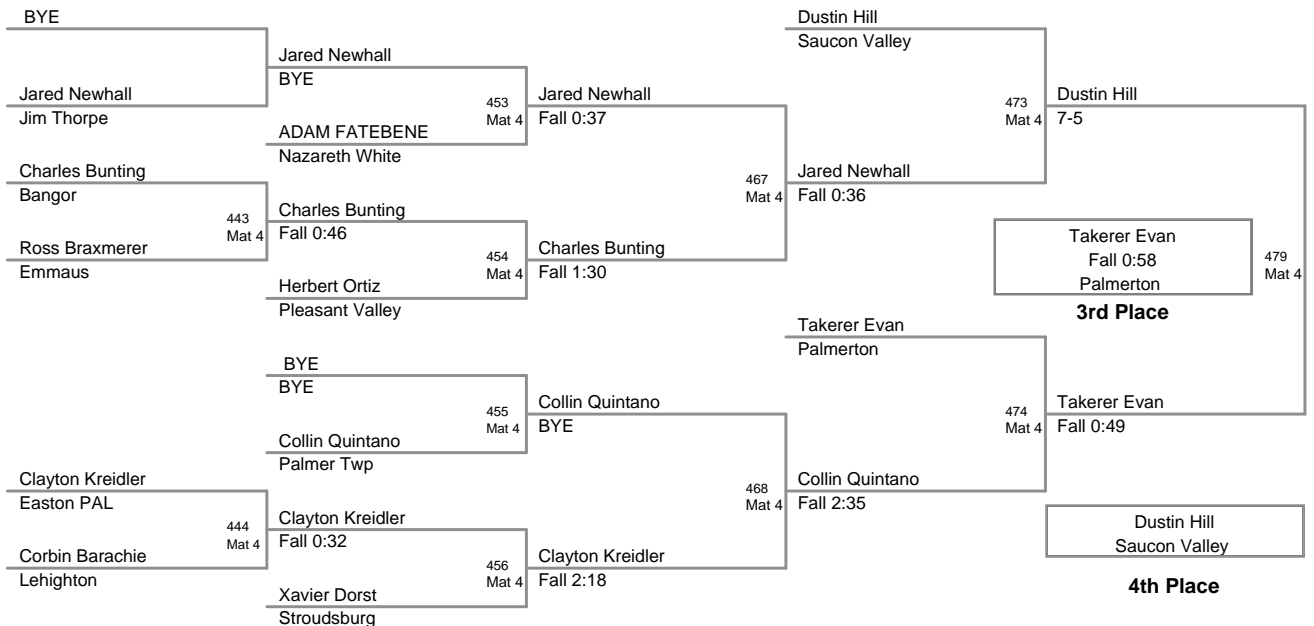

2011 VEWL
Exhibition PM (on Mat 3)

28P Lbs

2011 VEWL
Exhibition PM (on Mat 3)

29P Lbs

2011 VEWL
Exhibition PM (on Mat 4)

30P Lbs

2011 VEWL
Exhibition PM (on Mat 4)

31P Lbs