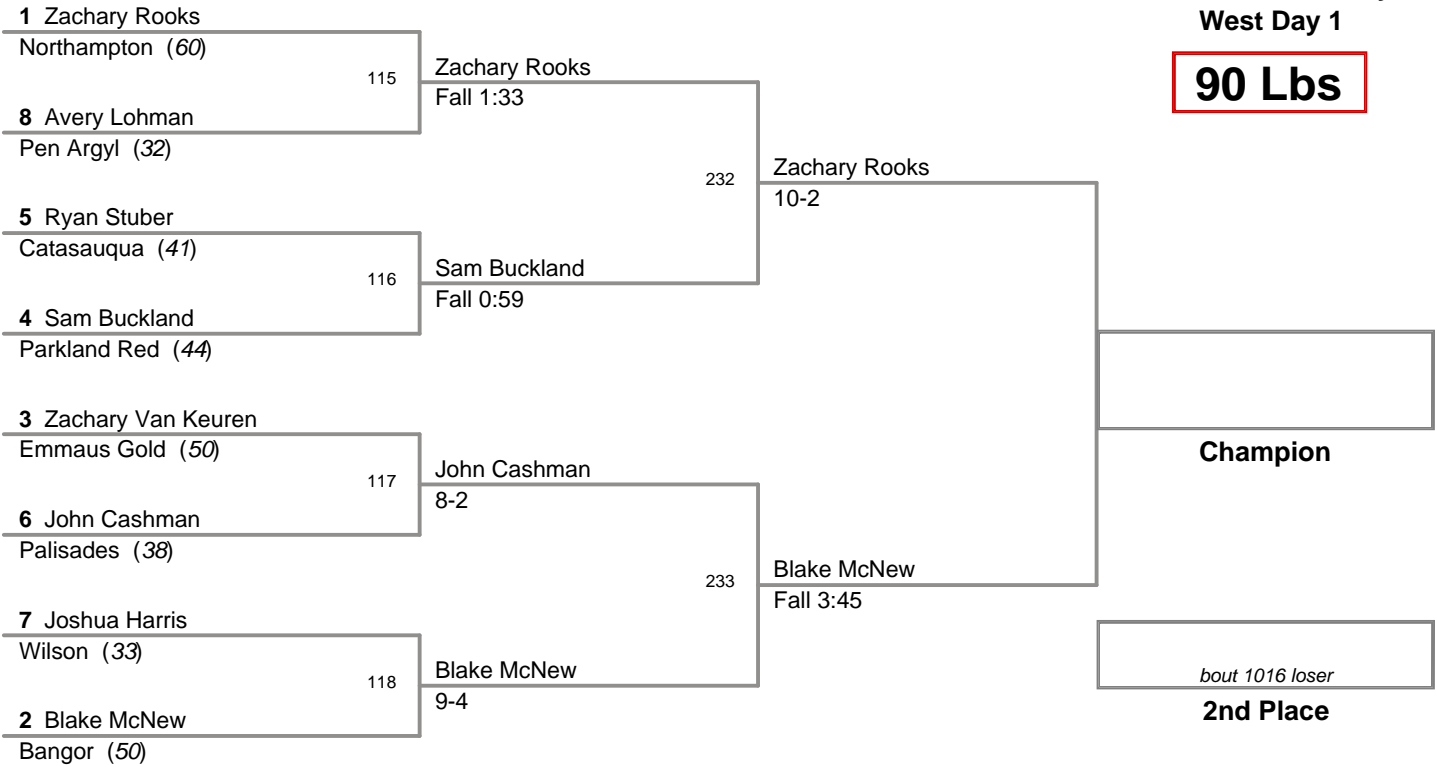

2011 VEWL Varsity
West Day 1

80 Lbs

2011 VEWL Varsity
West Day 1

85 Lbs

2011 VEWL Varsity
West Day 1

90 Lbs

2011 VEWL Varsity
West Day 1

95 Lbs