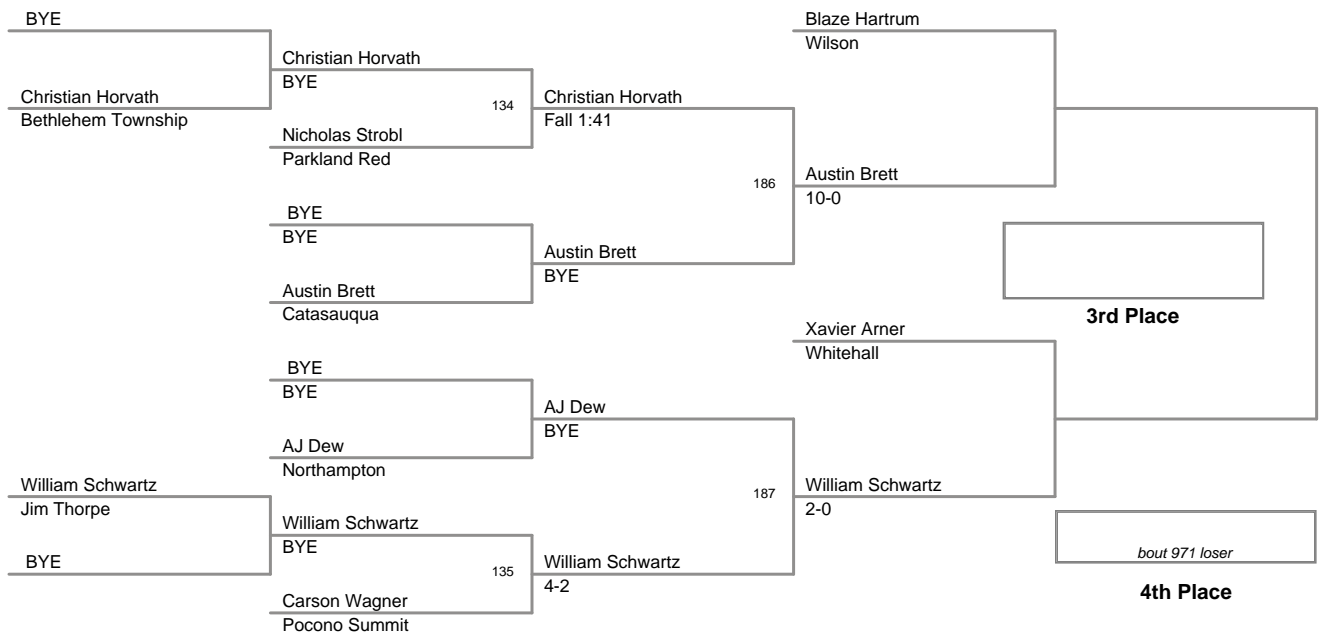

2011 VEWL Varsity
West Day 1

46 Lbs

2011 VEWL Varsity
West Day 1

50 Lbs

2011 VEWL Varsity
West Day 1

54 Lbs

2011 VEWL Varsity
West Day 1

58 Lbs

2011 VEWL Varsity
West Day 1

64 Lbs

2011 VEWL Varsity
West Day 1

70 Lbs

2011 VEWL Varsity
West Day 1

73 Lbs

2011 VEWL Varsity
West Day 1

76 Lbs