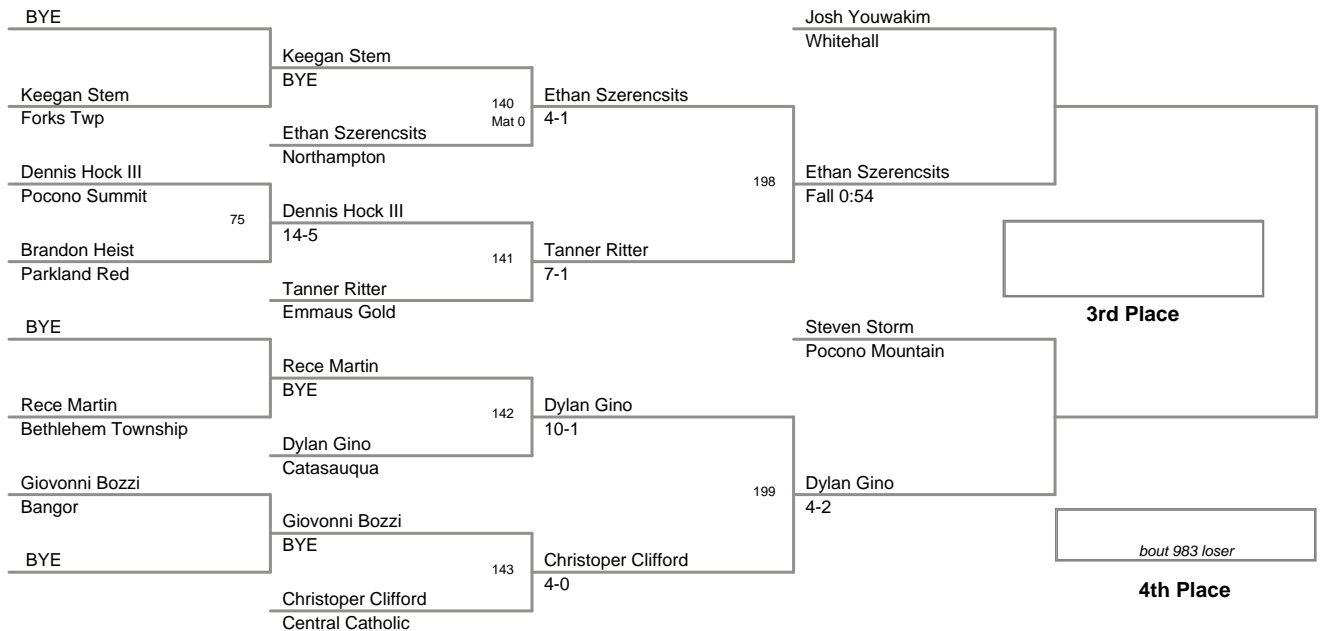

2011 VEWL Varsity
West Day 1

46 Lbs

2011 VEWL Varsity
West Day 1

50 Lbs

2011 VEWL Varsity
West Day 1

54 Lbs

2011 VEWL Varsity
West Day 1

58 Lbs

2011 VEWL Varsity
West Day 1

64 Lbs

2011 VEWL Varsity
West Day 1

70 Lbs

2011 VEWL Varsity
West Day 1

73 Lbs

2011 VEWL Varsity
West Day 1

76 Lbs