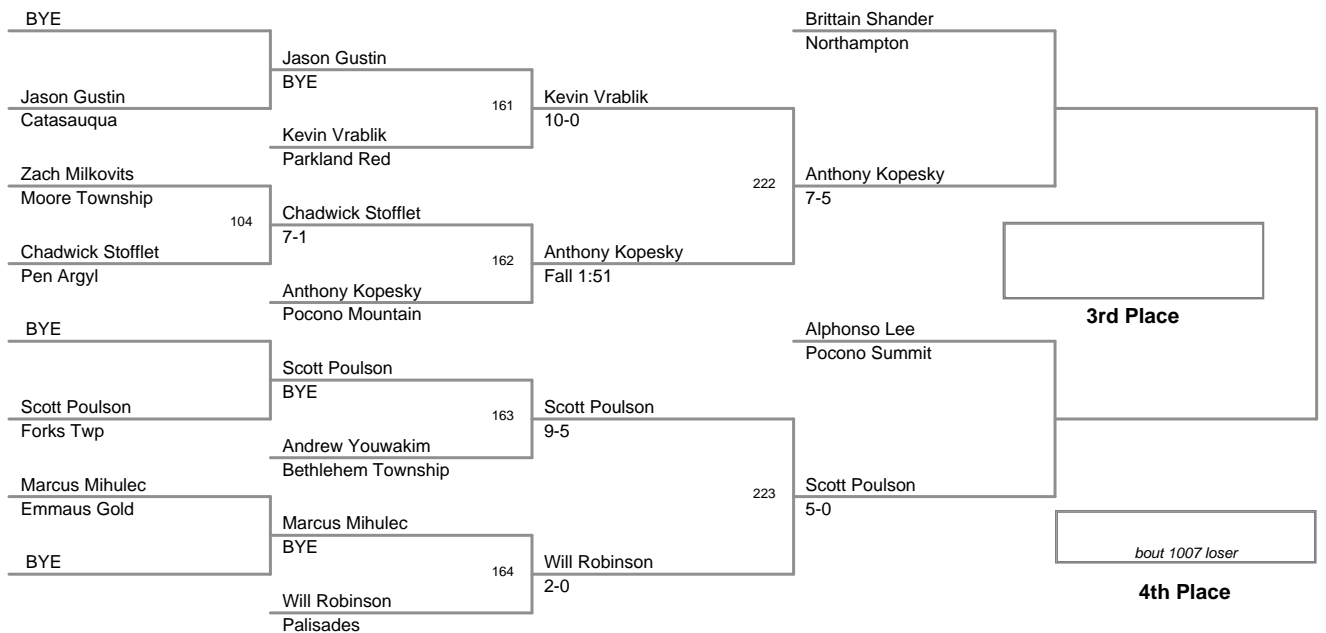

2011 VEWL Varsity
West Day 1

64 Lbs

2011 VEWL Varsity
West Day 1

70 Lbs

2011 VEWL Varsity
West Day 1

73 Lbs

2011 VEWL Varsity
West Day 1

76 Lbs