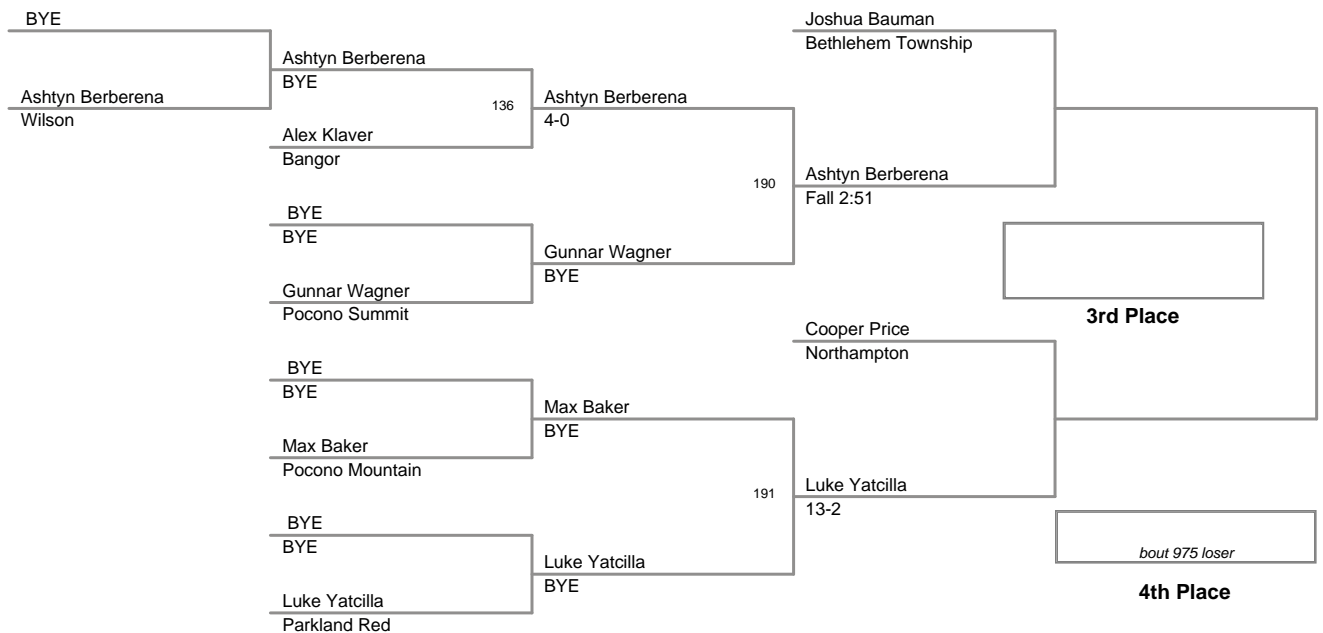

2011 VEWL Varsity
West Day 1

46 Lbs

2011 VEWL Varsity
West Day 1

50 Lbs

2011 VEWL Varsity
West Day 1

54 Lbs

2011 VEWL Varsity
West Day 1

58 Lbs

2011 VEWL Varsity
West Day 1

64 Lbs

2011 VEWL Varsity
West Day 1

70 Lbs

2011 VEWL Varsity
West Day 1

73 Lbs

2011 VEWL Varsity
West Day 1

76 Lbs