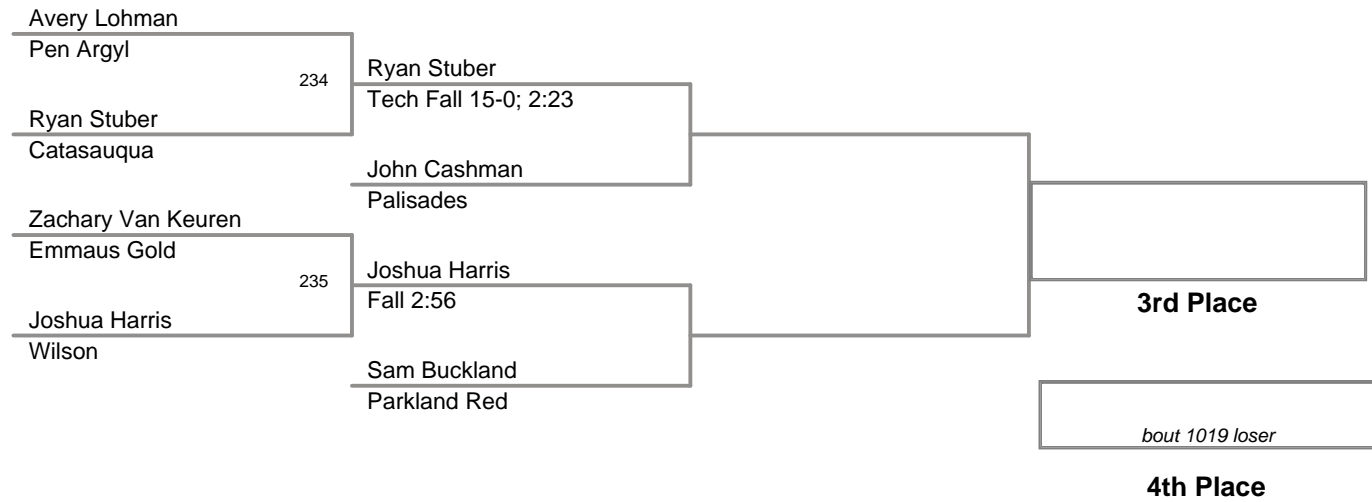

2011 VEWL Varsity
West Day 1

80 Lbs

2011 VEWL Varsity
West Day 1

85 Lbs

2011 VEWL Varsity
West Day 1

90 Lbs

2011 VEWL Varsity
West Day 1

95 Lbs