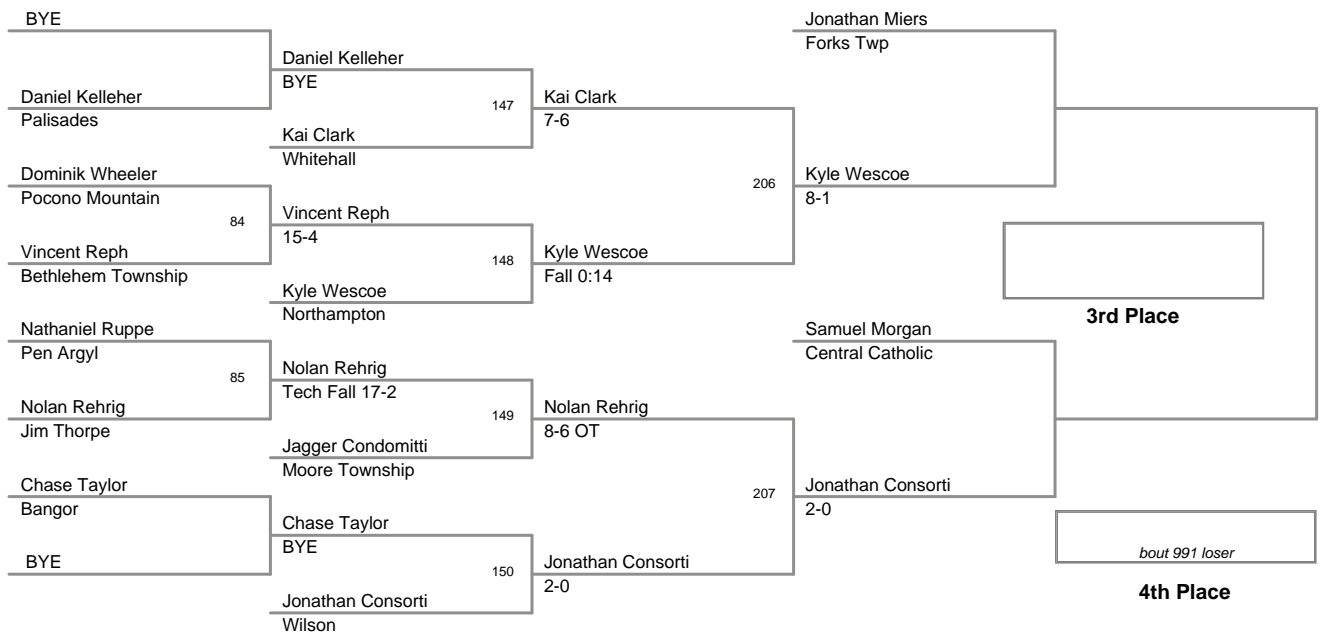

2011 VEWL Varsity
West Day 1

46 Lbs

2011 VEWL Varsity
West Day 1

50 Lbs

2011 VEWL Varsity
West Day 1

54 Lbs

2011 VEWL Varsity
West Day 1

58 Lbs

2011 VEWL Varsity
West Day 1

64 Lbs

2011 VEWL Varsity
West Day 1

70 Lbs

2011 VEWL Varsity
West Day 1

73 Lbs

2011 VEWL Varsity
West Day 1

76 Lbs