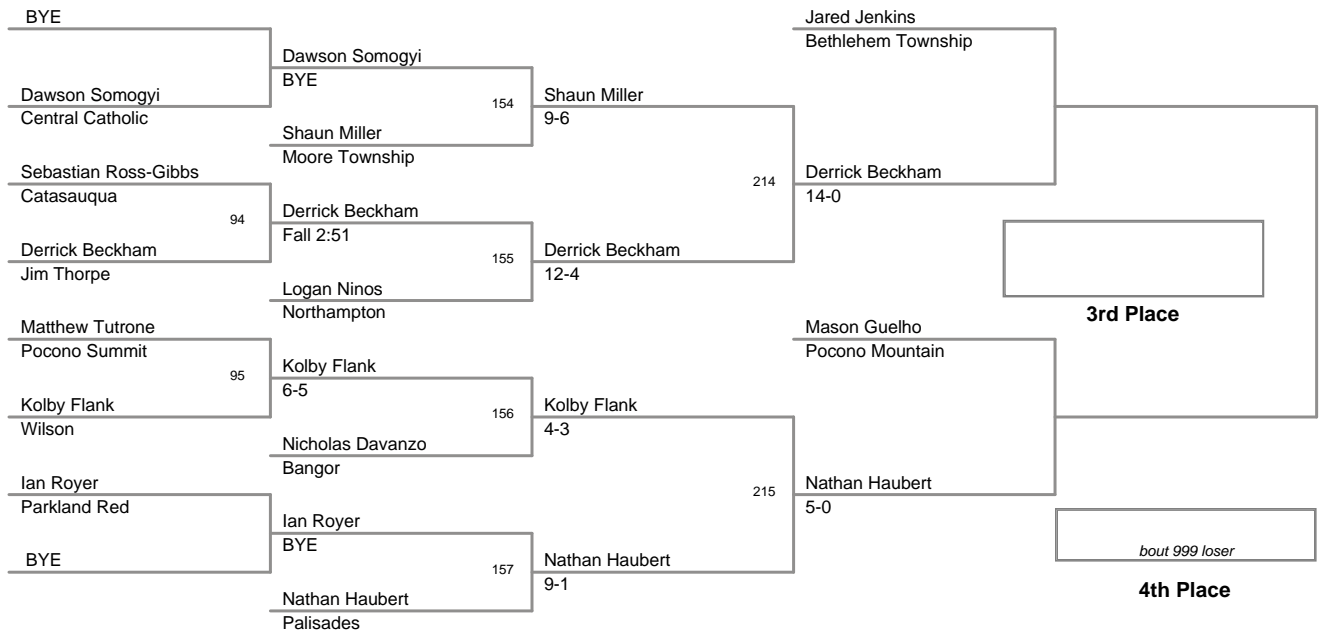

2011 VEWL Varsity
West Day 1

46 Lbs

2011 VEWL Varsity
West Day 1

50 Lbs

2011 VEWL Varsity
West Day 1

54 Lbs

2011 VEWL Varsity
West Day 1

58 Lbs

2011 VEWL Varsity
West Day 1

64 Lbs

2011 VEWL Varsity
West Day 1

70 Lbs

2011 VEWL Varsity
West Day 1

73 Lbs

2011 VEWL Varsity
West Day 1

76 Lbs