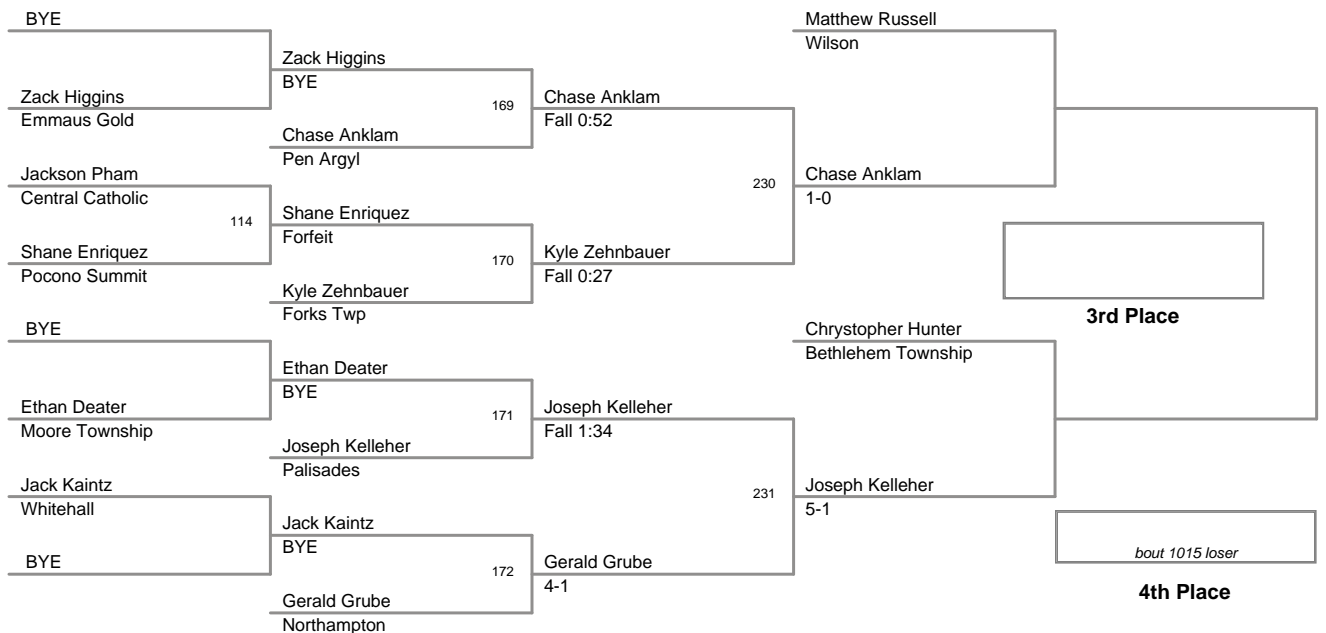

2011 VEWL Varsity
West Day 1

85 Lbs