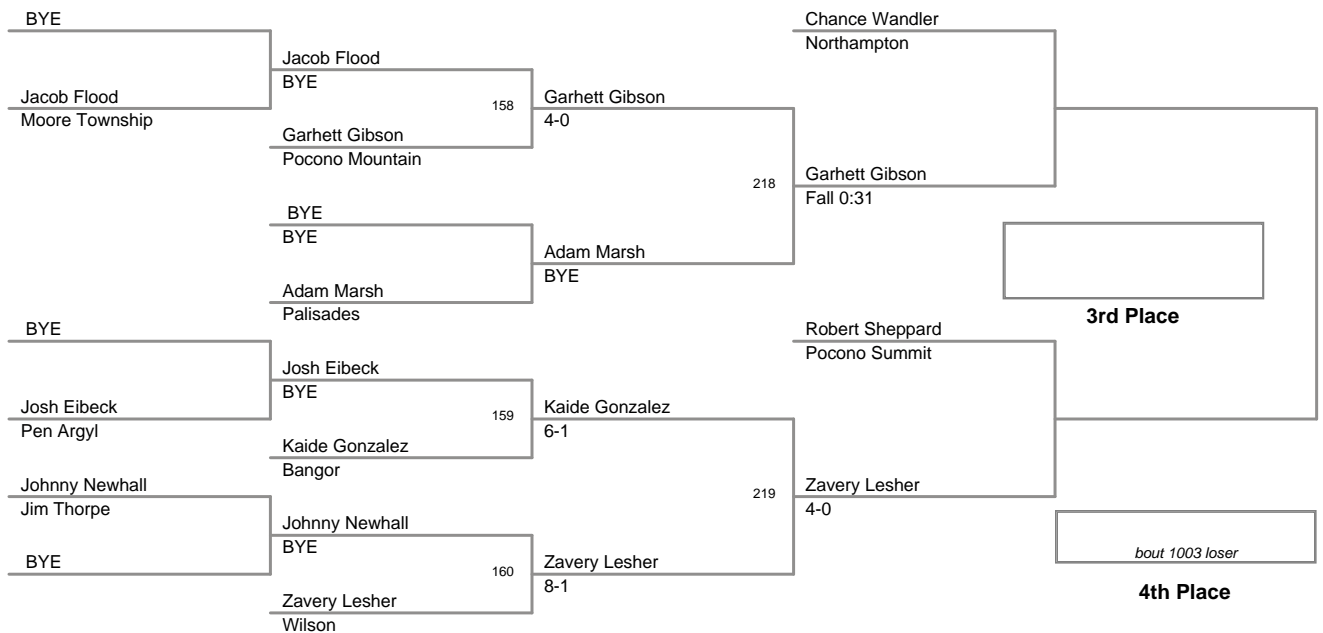

2011 VEWL Varsity
West Day 1

64 Lbs

2011 VEWL Varsity
West Day 1

70 Lbs

2011 VEWL Varsity
West Day 1

73 Lbs

2011 VEWL Varsity
West Day 1

76 Lbs