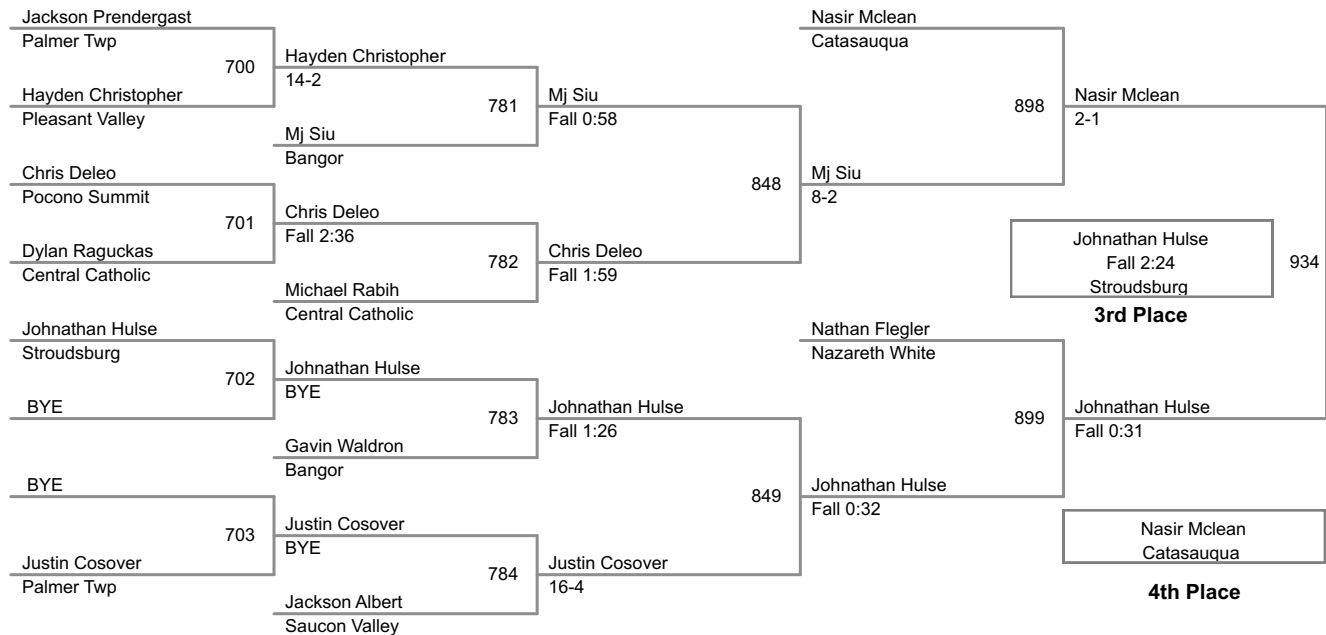

2nd Place

3rd Place

4th Place

2014 VEWL Exhibition
Afternoon

50P Lbs

2014 VEWL Exhibition
Afternoon

51P Lbs

52P Lbs

53P Lbs

54P Lbs

2014 VEWL Exhibition
Afternoon

55P Lbs

2014 VEWL Exhibition
Afternoon

56P Lbs

57P Lbs