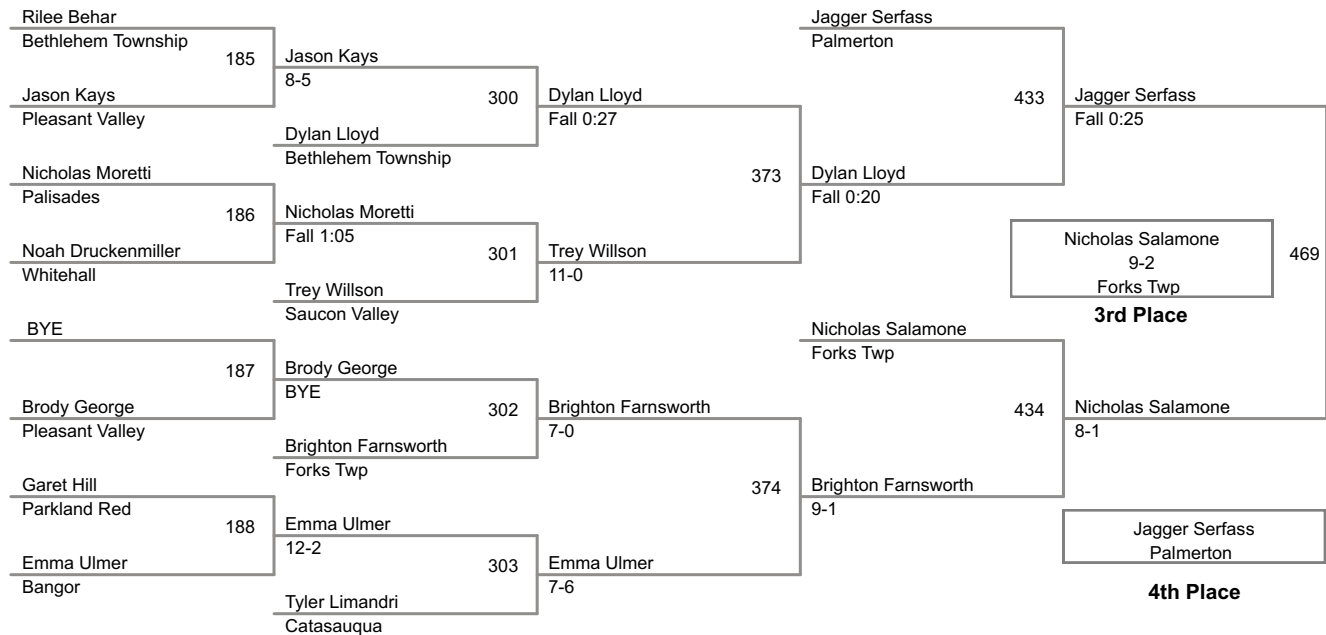

2014 VEWL Exhibition
Morning

15A Lbs