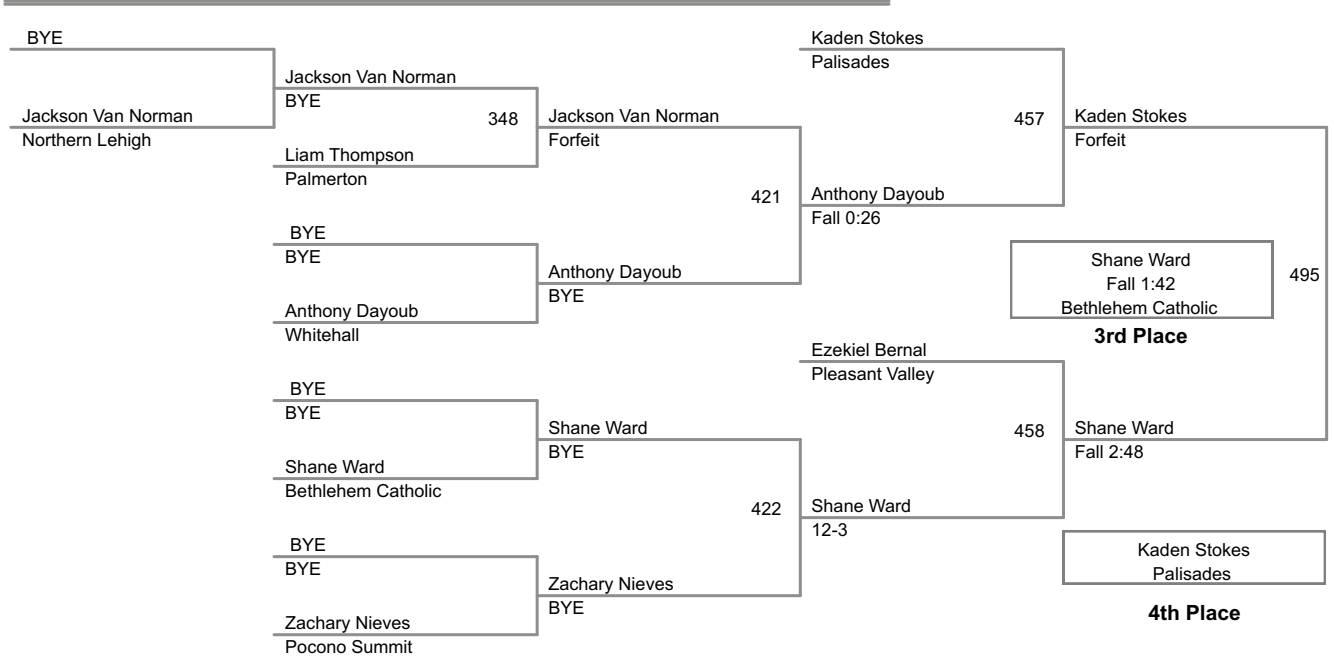

Champion

William Marks
Central Catholic

2nd Place

Mason Rocchino
East Penn Gold

3rd Place

Jesus Jimenez
Forks Twp

4th Place

2014 VEWL Exhibition
Morning

28A Lbs

2014 VEWL Exhibition
Afternoon

40P Lbs

41P Lbs

2014 VEWL Exhibition
Afternoon

42P Lbs

2014 VEWL Exhibition
Afternoon

43P Lbs