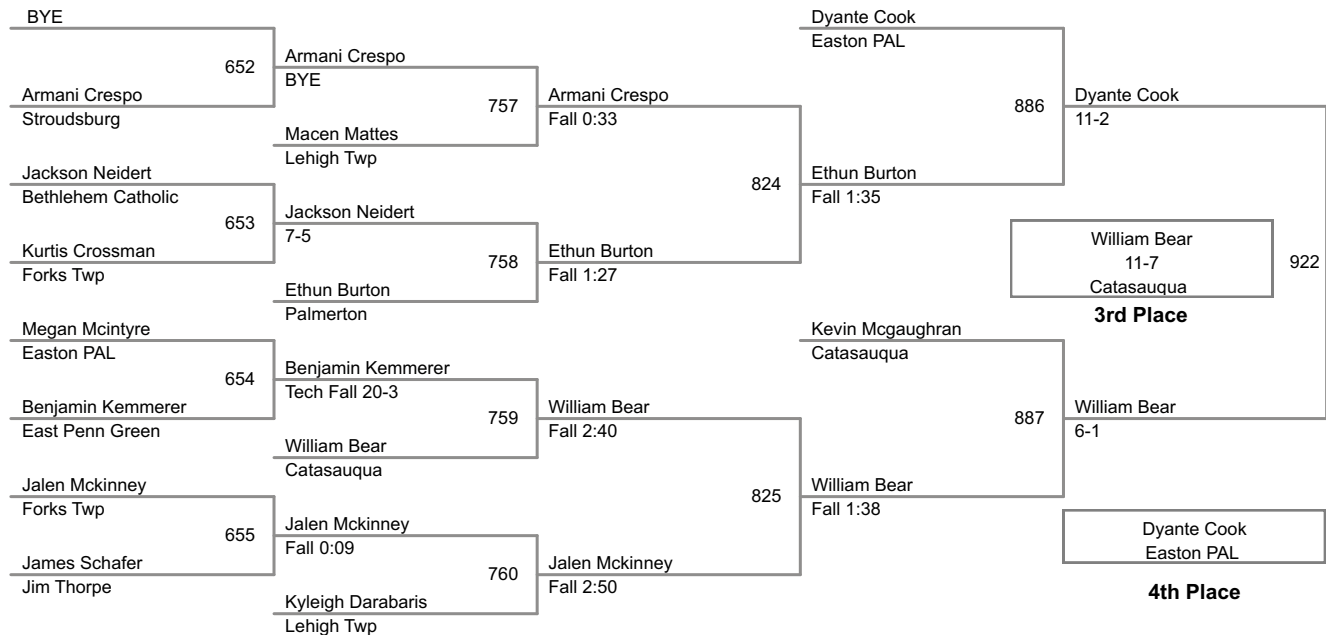

28A Lbs

2014 VEWL Exhibition
Afternoon

40P Lbs

41P Lbs

2014 VEWL Exhibition
Afternoon

42P Lbs

2014 VEWL Exhibition
Afternoon

43P Lbs

44P Lbs

2014 VEWL Exhibition
Afternoon

45P Lbs

46P Lbs

47P Lbs

48P Lbs

49P Lbs

Champion