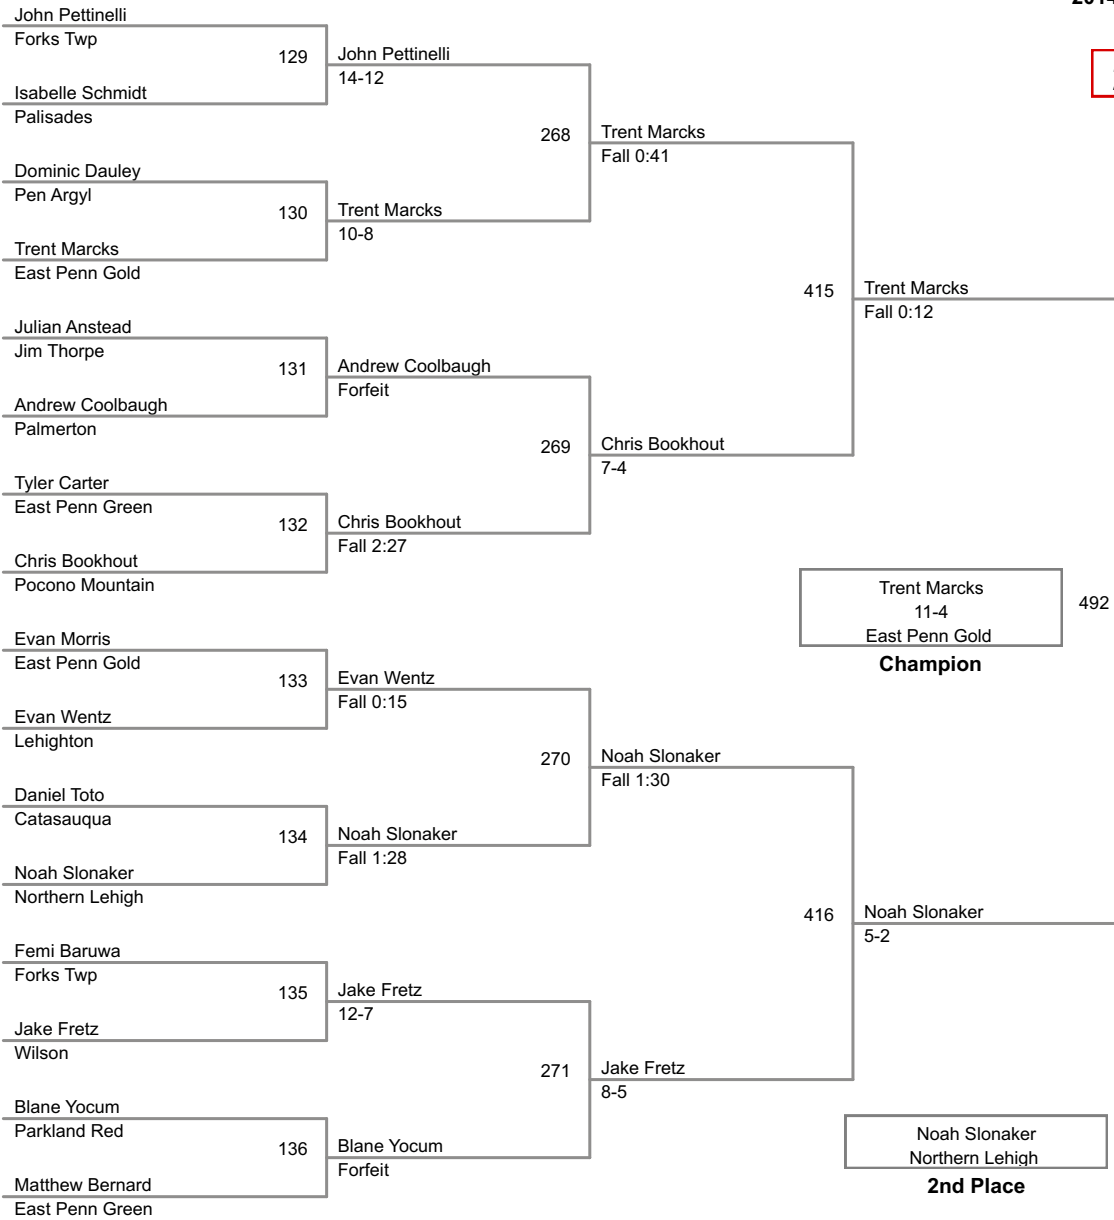

24A Lbs

2014 VEWL Exhibition
Morning

25A Lbs

2014 VEWL Exhibition
Morning

26A Lbs

27A Lbs

4 Participant Round Robin

Gino Guerrisi Pleasant Valley	137	Gino Guerrisi
Jesus Jimenez Forks Twp		Fall 0:31