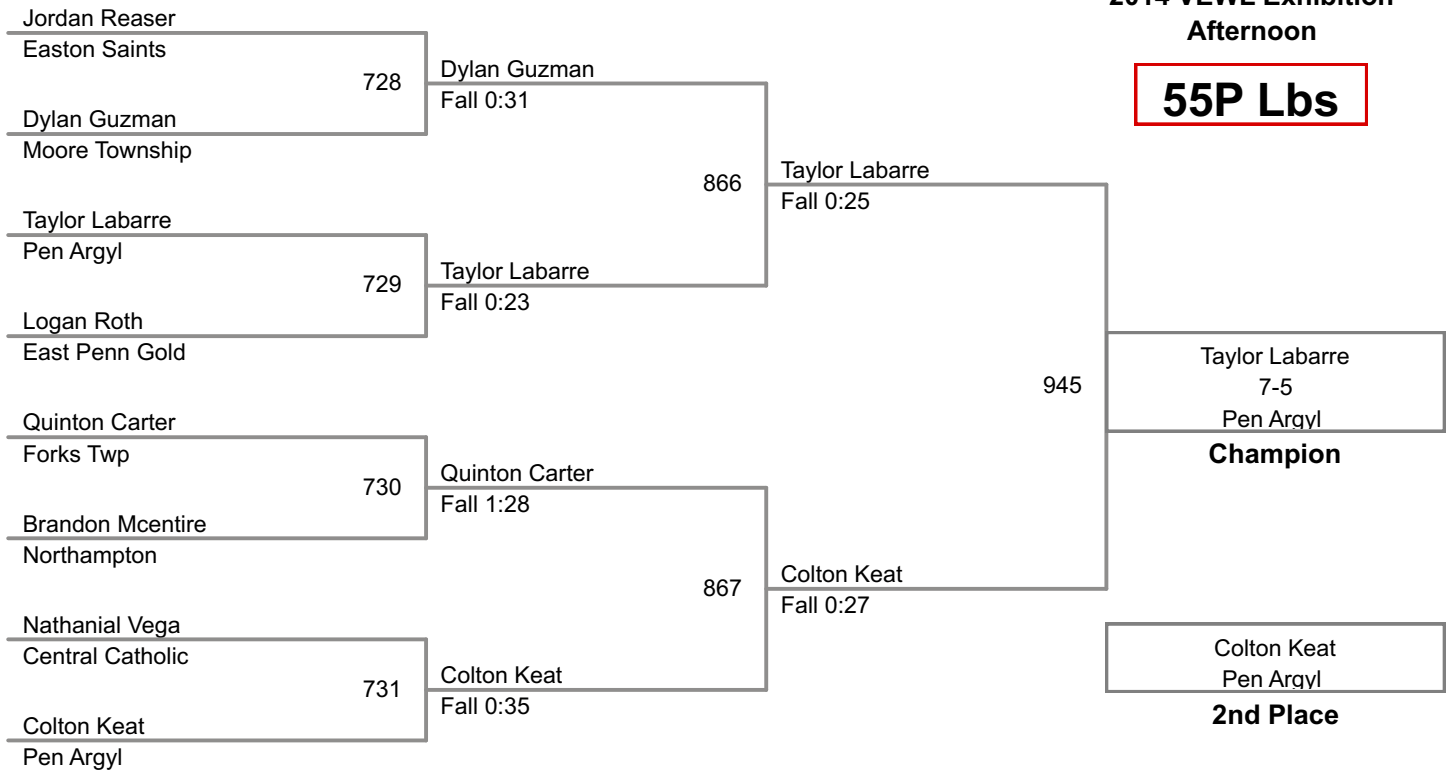

2nd Place

3rd Place

4th Place

2014 VEWL Exhibition
Afternoon

50P Lbs

2014 VEWL Exhibition
Afternoon

51P Lbs

52P Lbs

53P Lbs

54P Lbs

2014 VEWL Exhibition
Afternoon

55P Lbs

2014 VEWL Exhibition
Afternoon

56P Lbs

57P Lbs