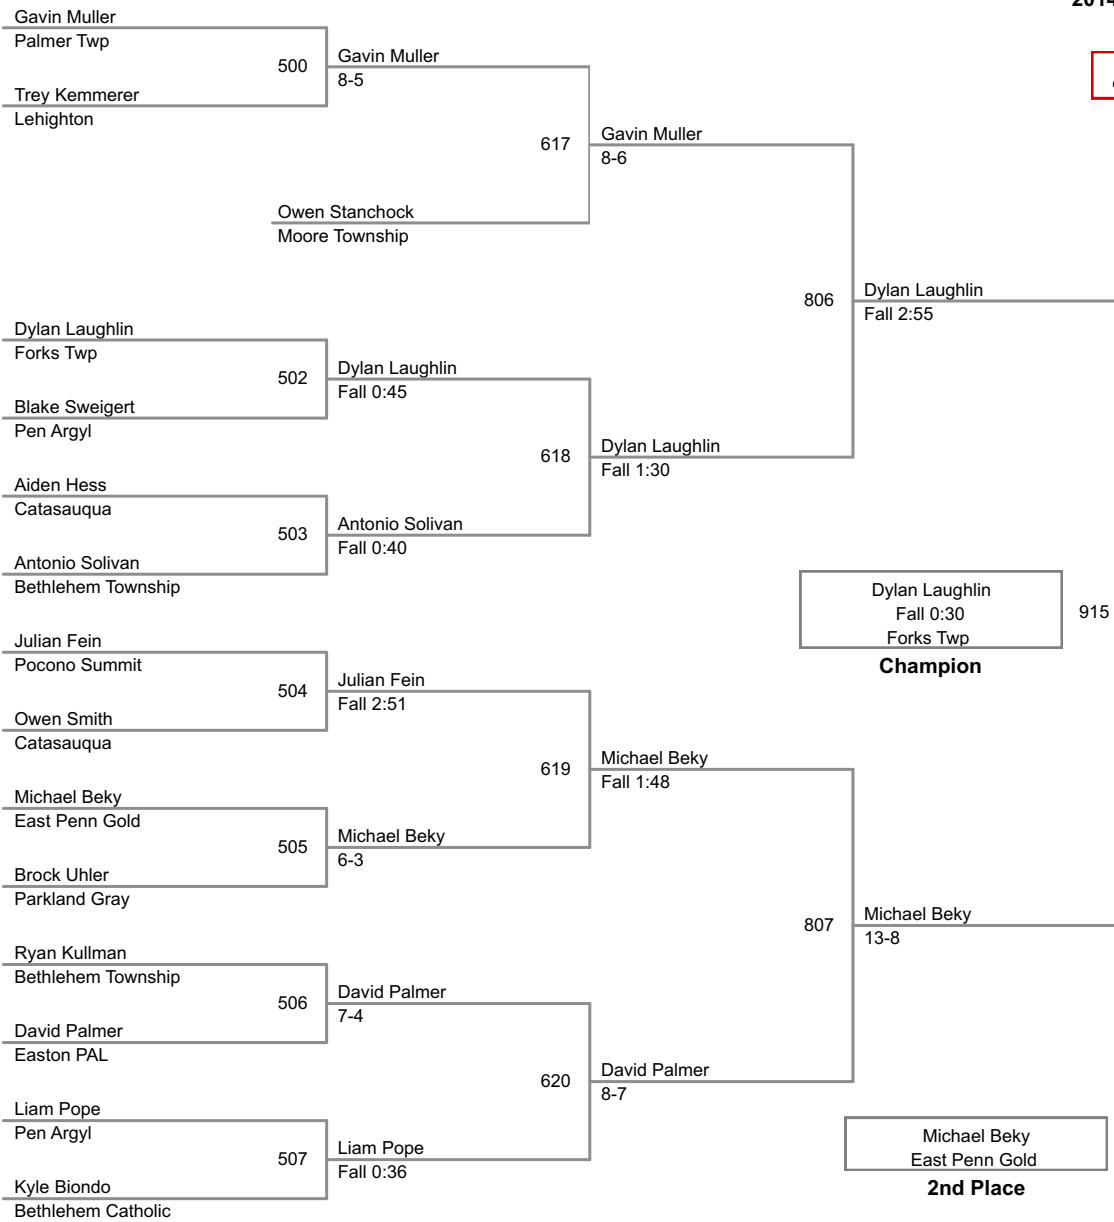

2014 VEWL Exhibition
Afternoon

40P Lbs