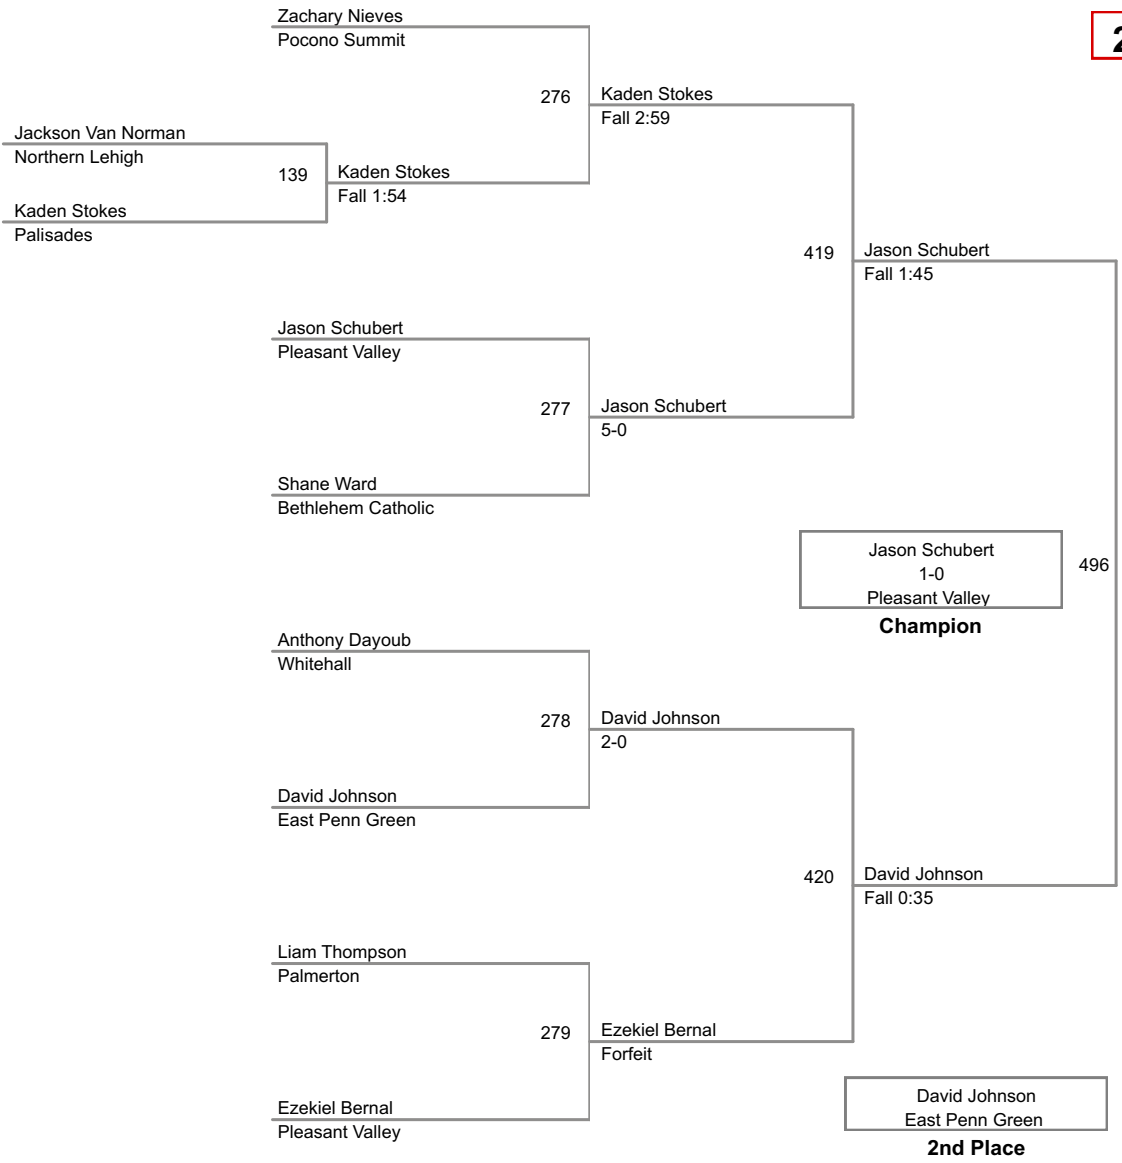

2014 VEWL Exhibition
Morning

28A Lbs