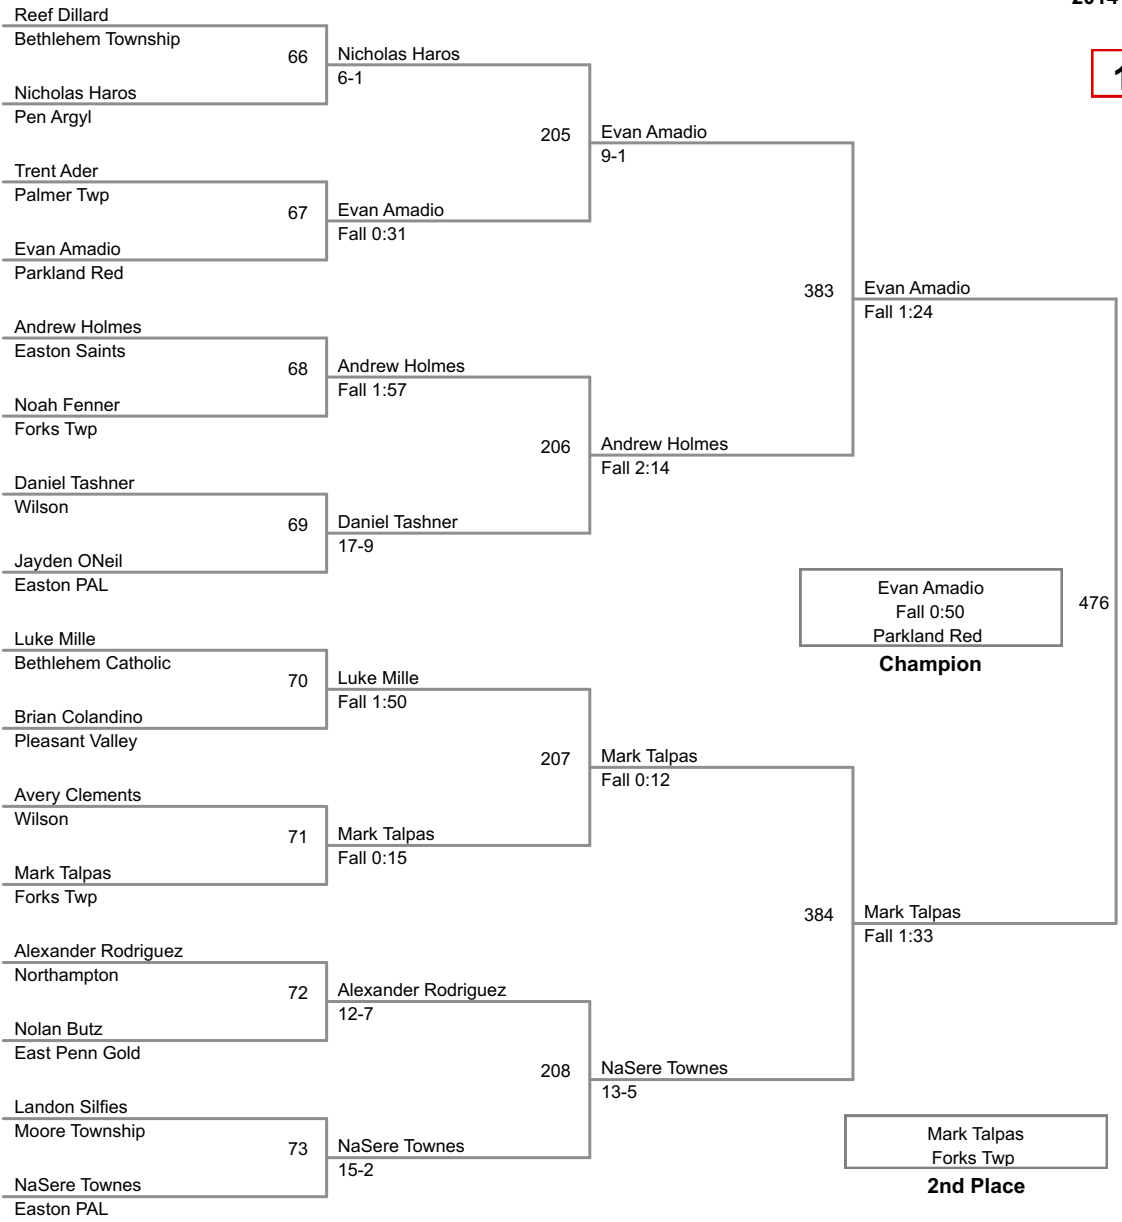

14A Lbs

2014 VEWL Exhibition
Morning

15A Lbs

2014 VEWL Exhibition
Morning

16A Lbs

17A Lbs

18A Lbs

2014 VEWL Exhibition
Morning