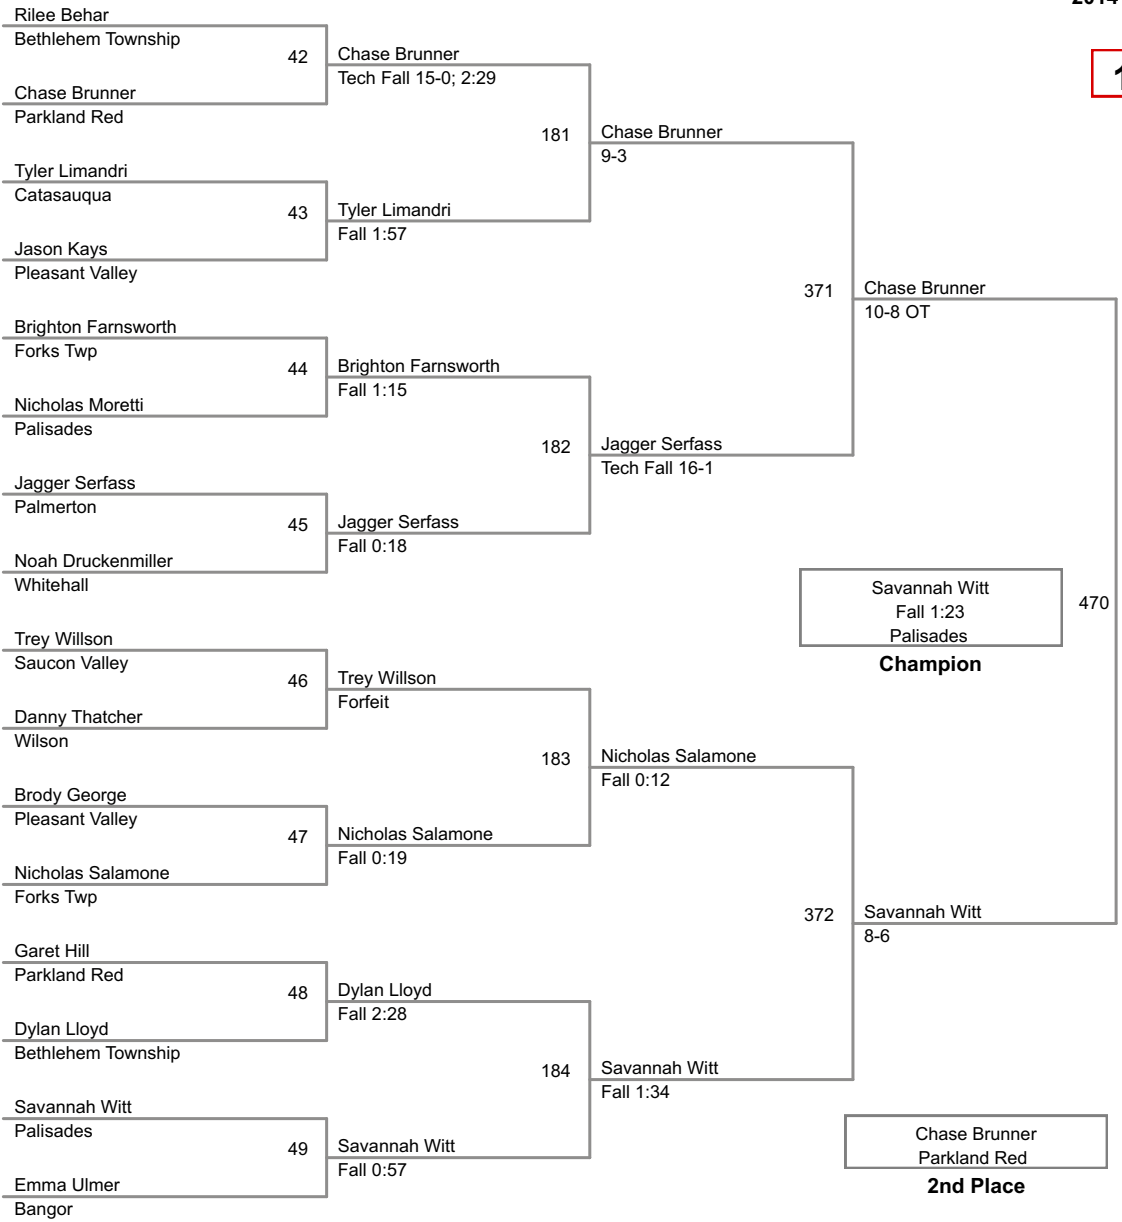

2014 VEWL Exhibition
Morning

15A Lbs