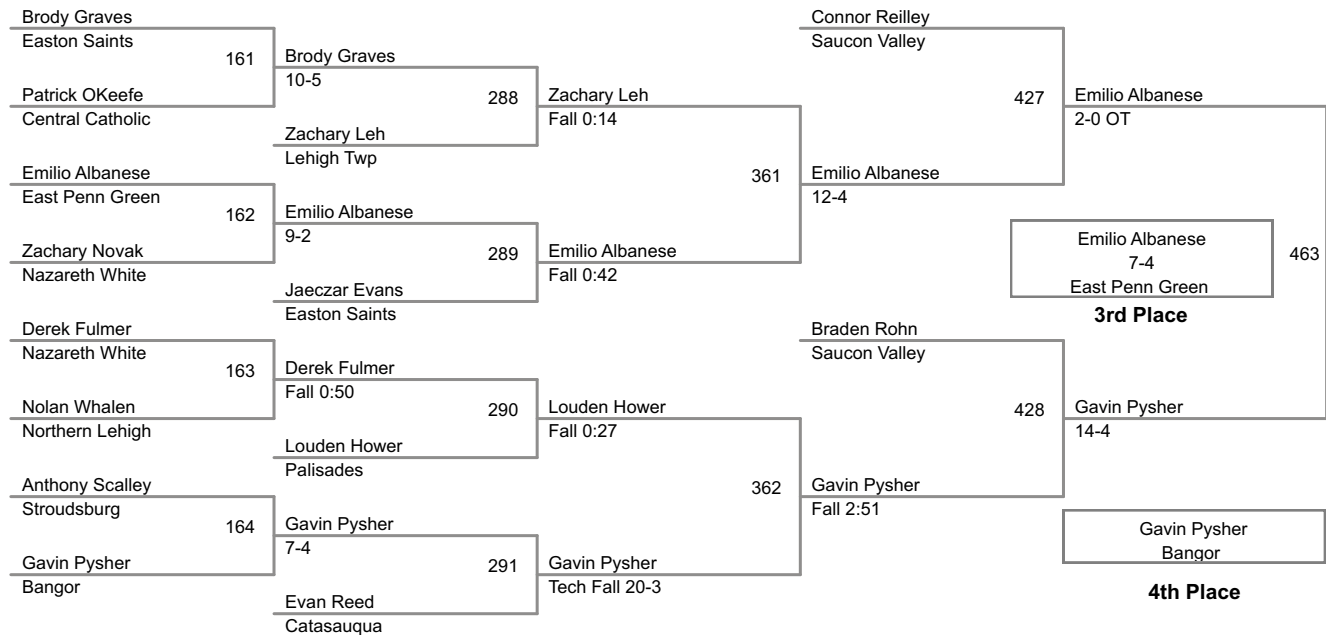

10A Lbs

2014 VEWL Exhibition
Morning

11A Lbs

2014 VEWL Exhibition
Morning

12A Lbs

2014 VEWL Exhibition
Morning

13A Lbs

2014 VEWL Exhibition
Morning