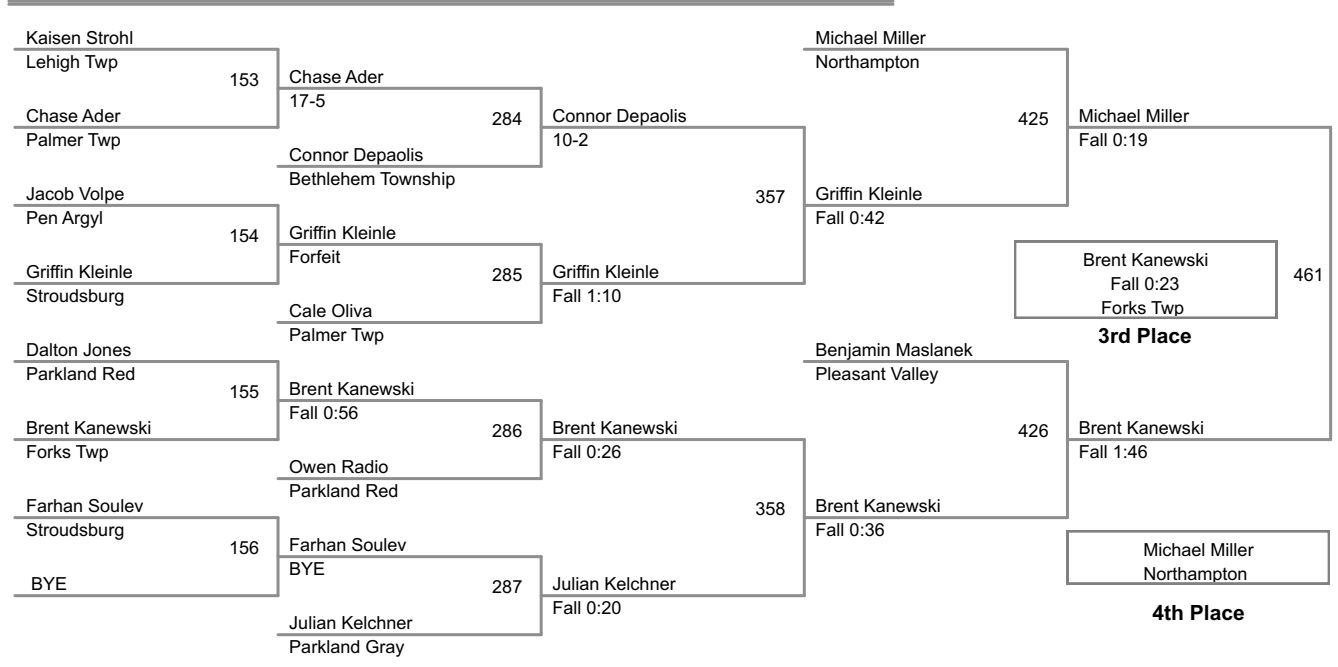

10A Lbs

2014 VEWL Exhibition
Morning

11A Lbs

2014 VEWL Exhibition
Morning

12A Lbs

2014 VEWL Exhibition
Morning

13A Lbs

2014 VEWL Exhibition
Morning