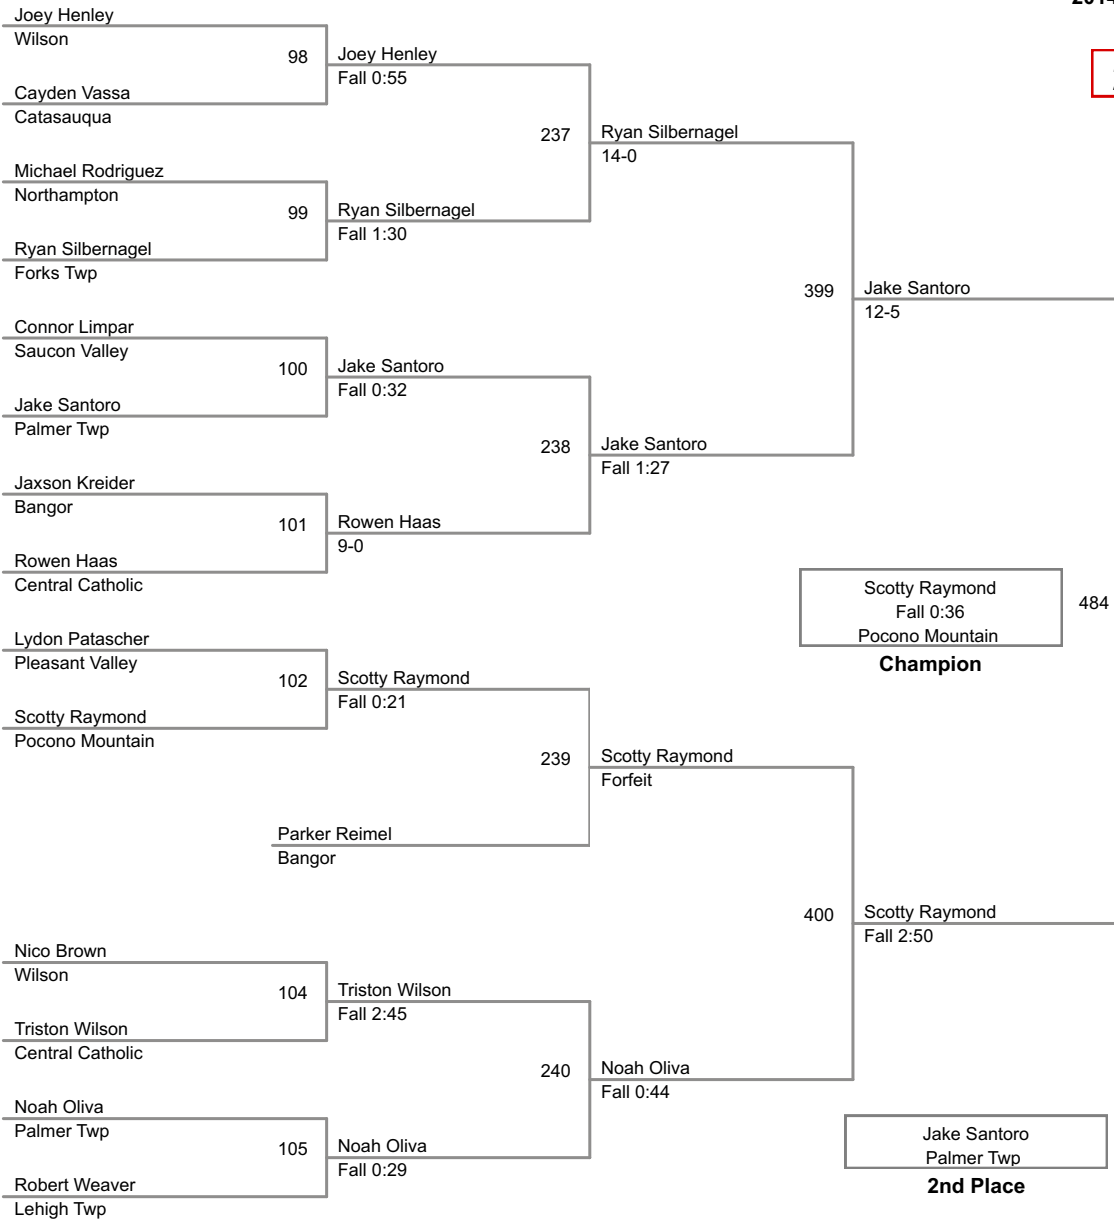

2014 VEWL Exhibition
Morning

22A Lbs