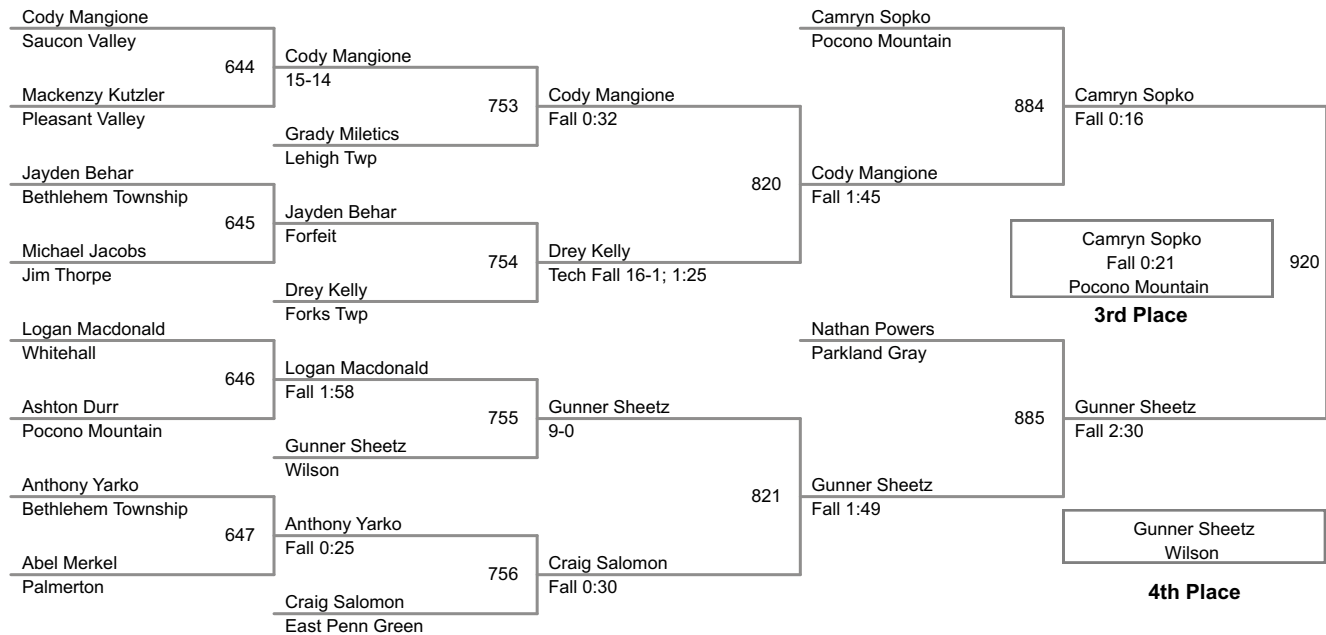

28A Lbs

2014 VEWL Exhibition
Afternoon

40P Lbs

41P Lbs

2014 VEWL Exhibition
Afternoon

42P Lbs

2014 VEWL Exhibition
Afternoon

43P Lbs

44P Lbs

2014 VEWL Exhibition
Afternoon

45P Lbs

46P Lbs

47P Lbs

48P Lbs

49P Lbs

Champion