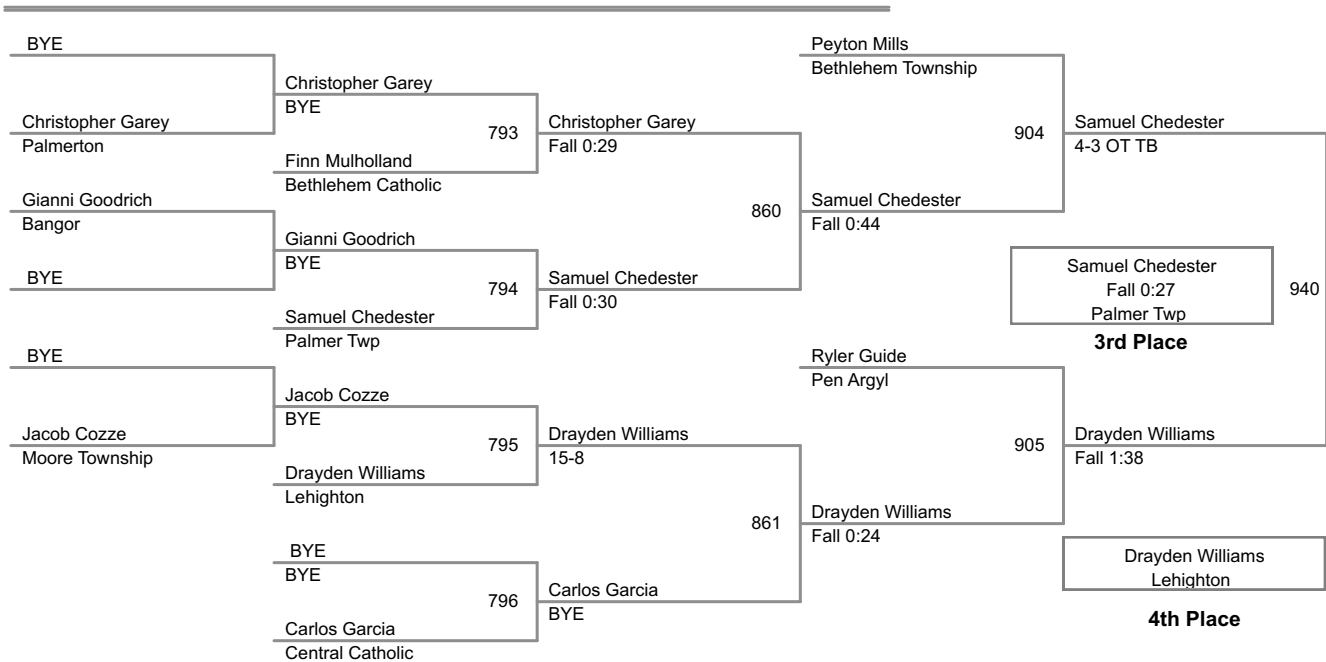

44P Lbs

2014 VEWL Exhibition
Afternoon

45P Lbs

46P Lbs

47P Lbs

48P Lbs

49P Lbs

Champion

2nd Place

3rd Place

4th Place

2014 VEWL Exhibition
Afternoon

50P Lbs

2014 VEWL Exhibition
Afternoon

51P Lbs

52P Lbs

53P Lbs

54P Lbs

2014 VEWL Exhibition
Afternoon

55P Lbs

2014 VEWL Exhibition
Afternoon

56P Lbs

57P Lbs