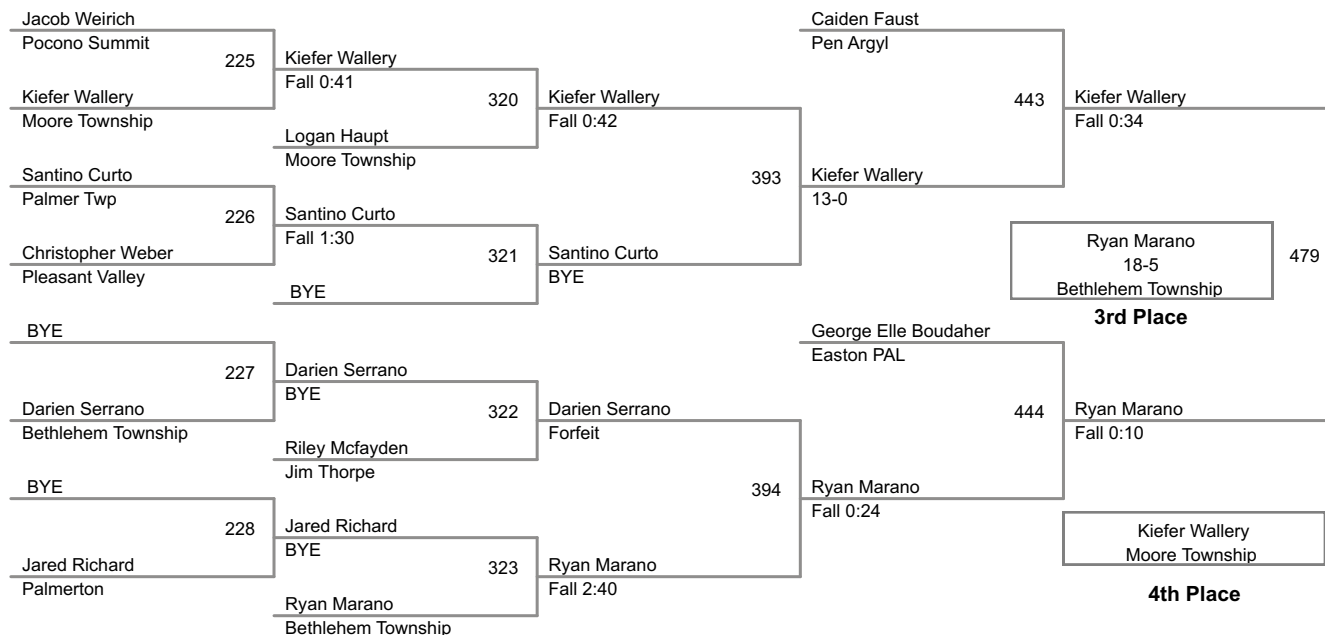

2014 VEWL Exhibition
Morning

20A Lbs