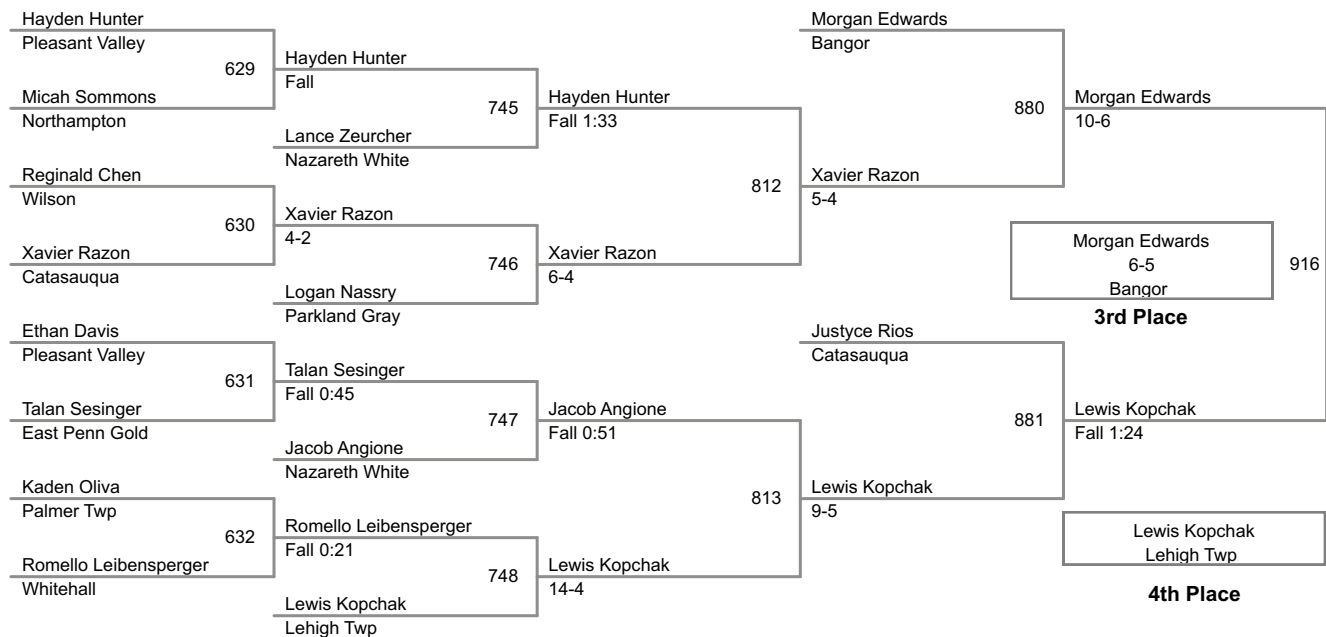

28A Lbs

2014 VEWL Exhibition
Afternoon

40P Lbs

41P Lbs

2014 VEWL Exhibition
Afternoon

42P Lbs

2014 VEWL Exhibition
Afternoon

43P Lbs

44P Lbs

2014 VEWL Exhibition
Afternoon

45P Lbs

46P Lbs

47P Lbs

48P Lbs

49P Lbs

Champion