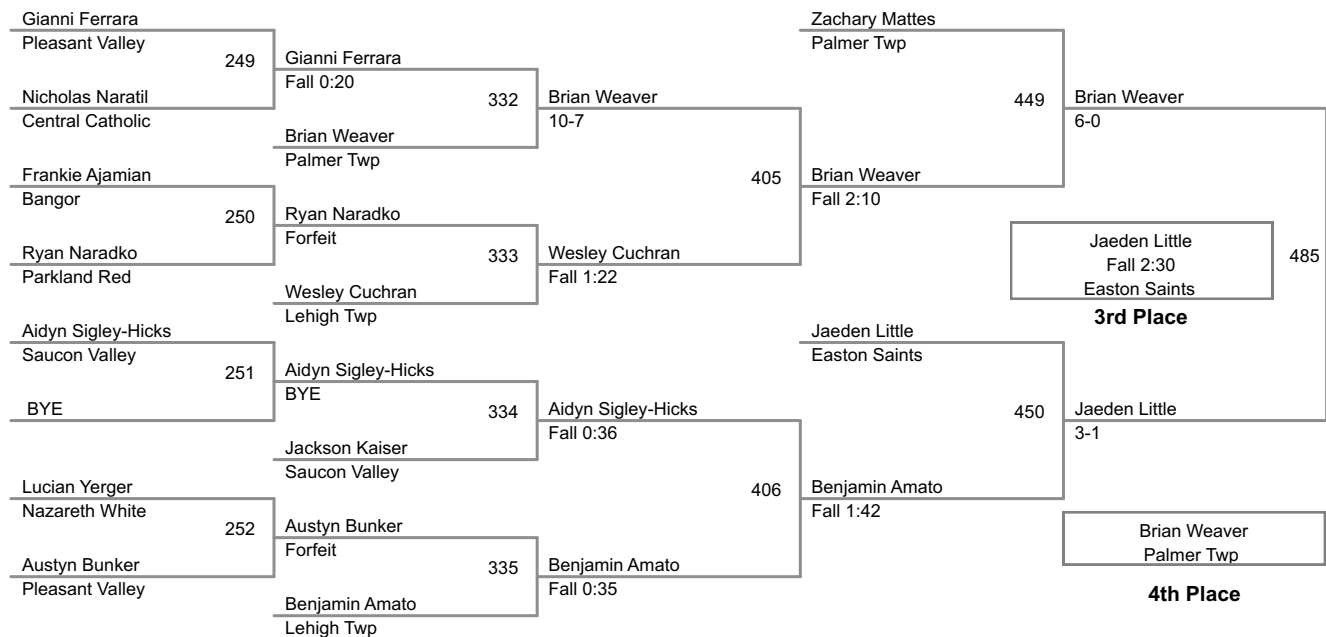

19A Lbs

2014 VEWL Exhibition
Morning

20A Lbs

21A Lbs

2014 VEWL Exhibition
Morning

22A Lbs

2014 VEWL Exhibition
Morning

23A Lbs

24A Lbs

2014 VEWL Exhibition
Morning

25A Lbs

2014 VEWL Exhibition
Morning

26A Lbs

27A Lbs

4 Participant Round Robin

Gino Guerrisi Pleasant Valley	137	Gino Guerrisi
Jesus Jimenez Forks Twp		Fall 0:31