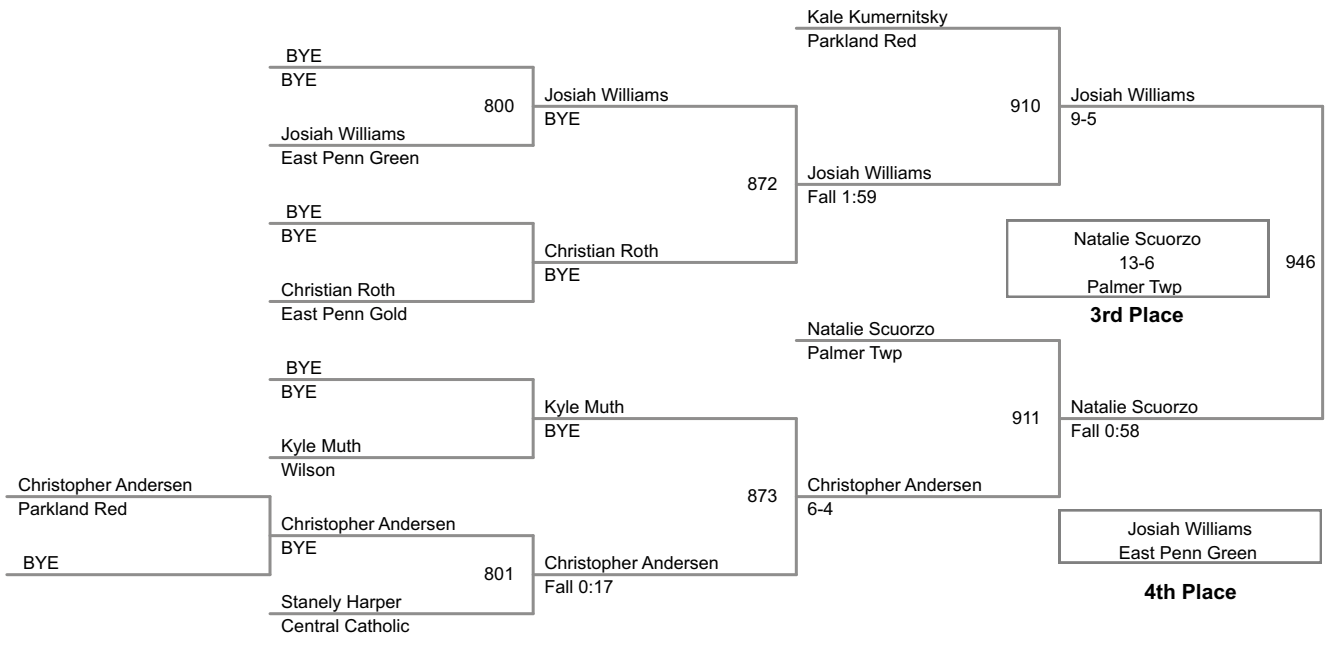

2nd Place

3rd Place

4th Place

2014 VEWL Exhibition
Afternoon

50P Lbs

2014 VEWL Exhibition
Afternoon

51P Lbs

52P Lbs

53P Lbs

54P Lbs

2014 VEWL Exhibition
Afternoon

55P Lbs

2014 VEWL Exhibition
Afternoon

56P Lbs

57P Lbs