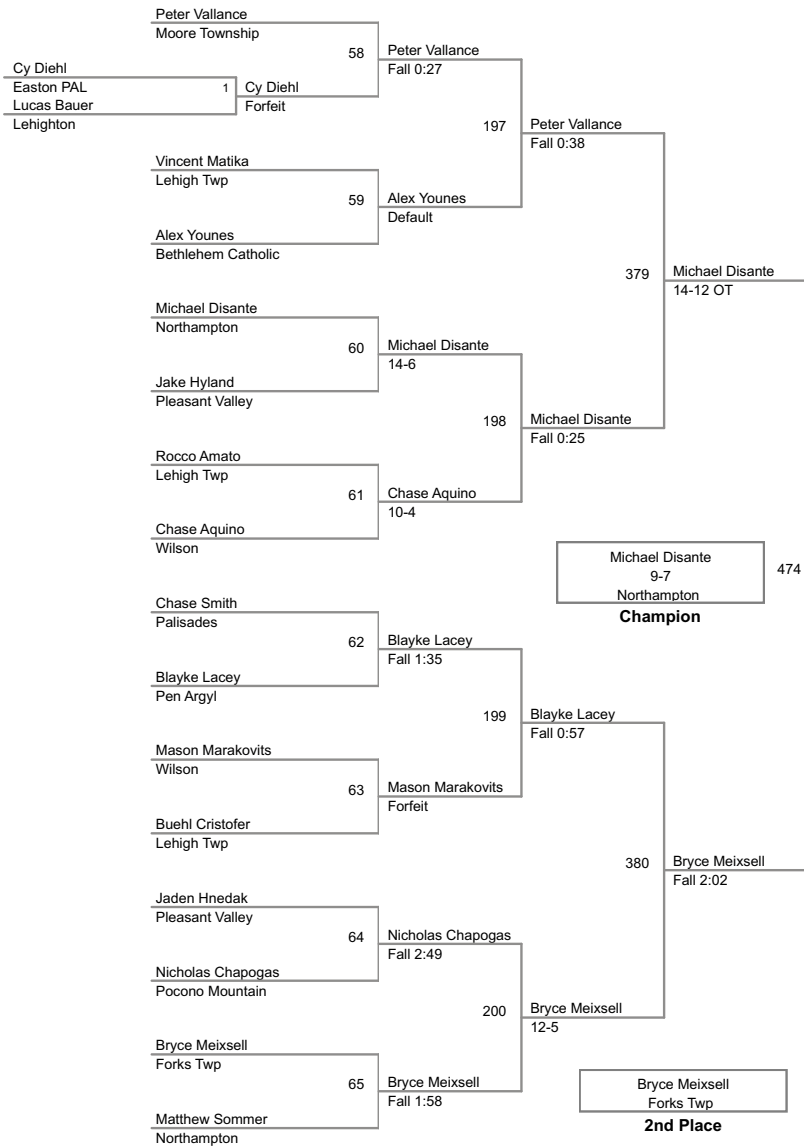

14A Lbs

2014 VEWL Exhibition
Morning

15A Lbs

2014 VEWL Exhibition
Morning

16A Lbs

17A Lbs

18A Lbs

2014 VEWL Exhibition
Morning