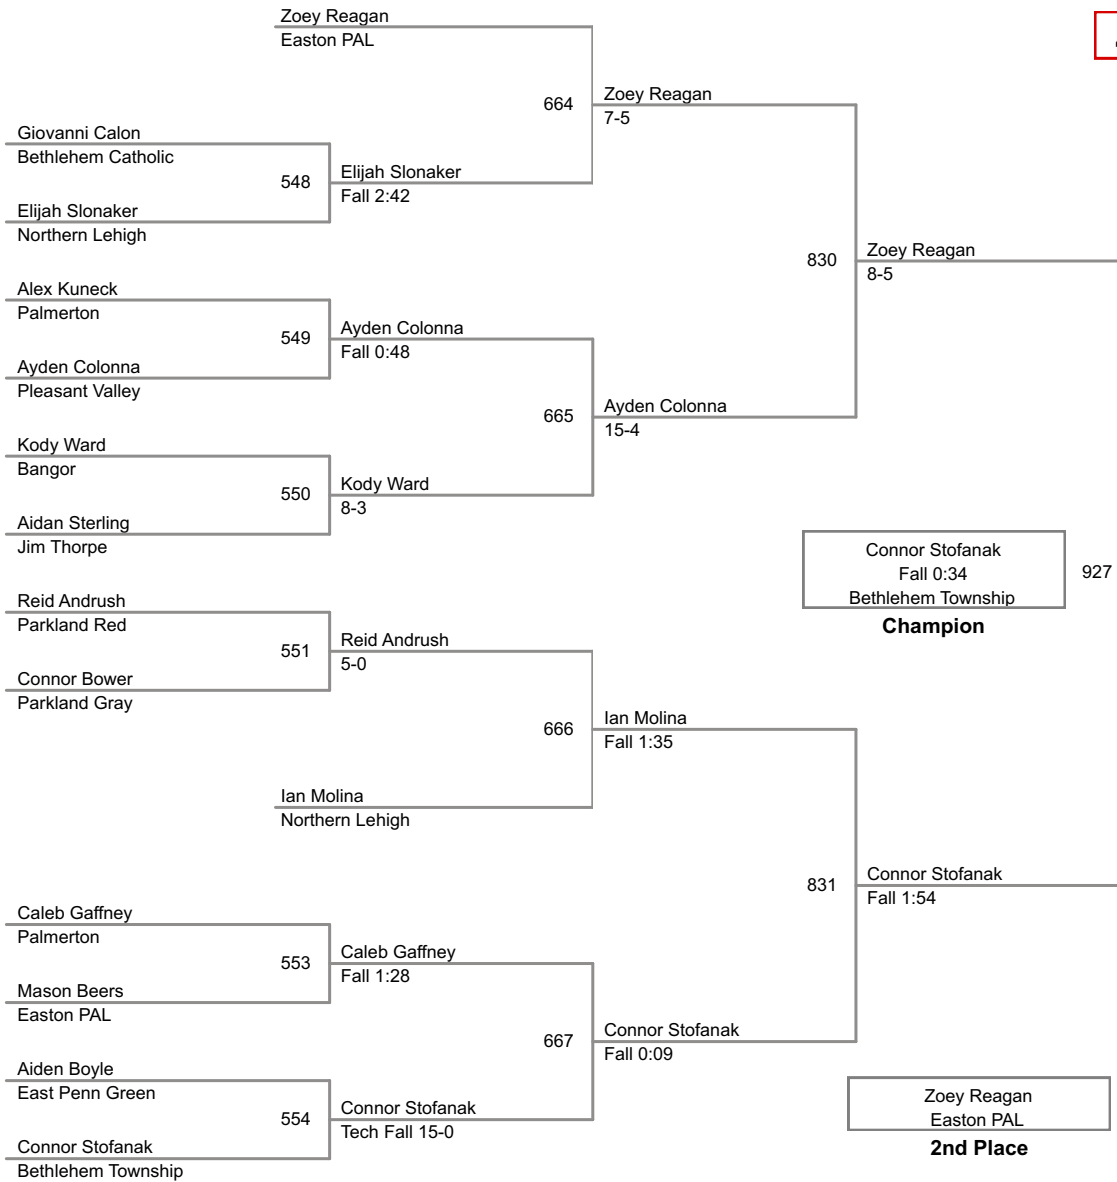

44P Lbs

2014 VEWL Exhibition
Afternoon

45P Lbs

46P Lbs

47P Lbs

48P Lbs

49P Lbs

Champion