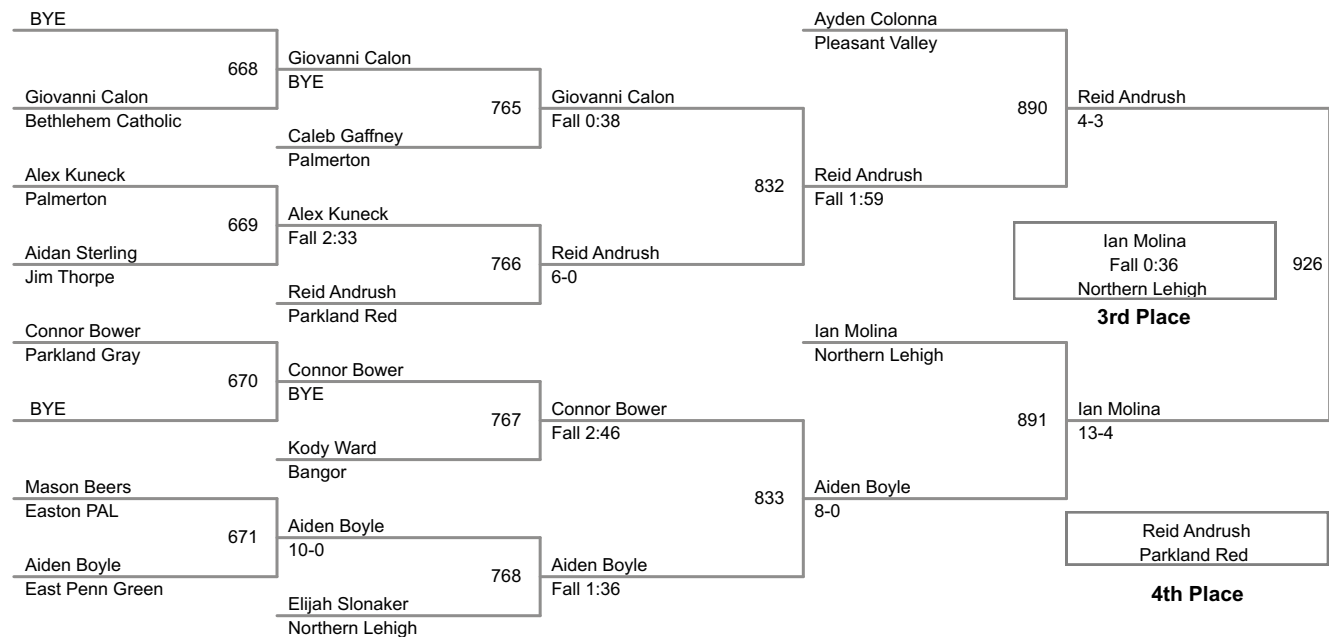

44P Lbs

2014 VEWL Exhibition
Afternoon

45P Lbs

46P Lbs

47P Lbs

48P Lbs

49P Lbs

Champion

2nd Place

3rd Place

4th Place

2014 VEWL Exhibition
Afternoon

50P Lbs

2014 VEWL Exhibition
Afternoon

51P Lbs

52P Lbs