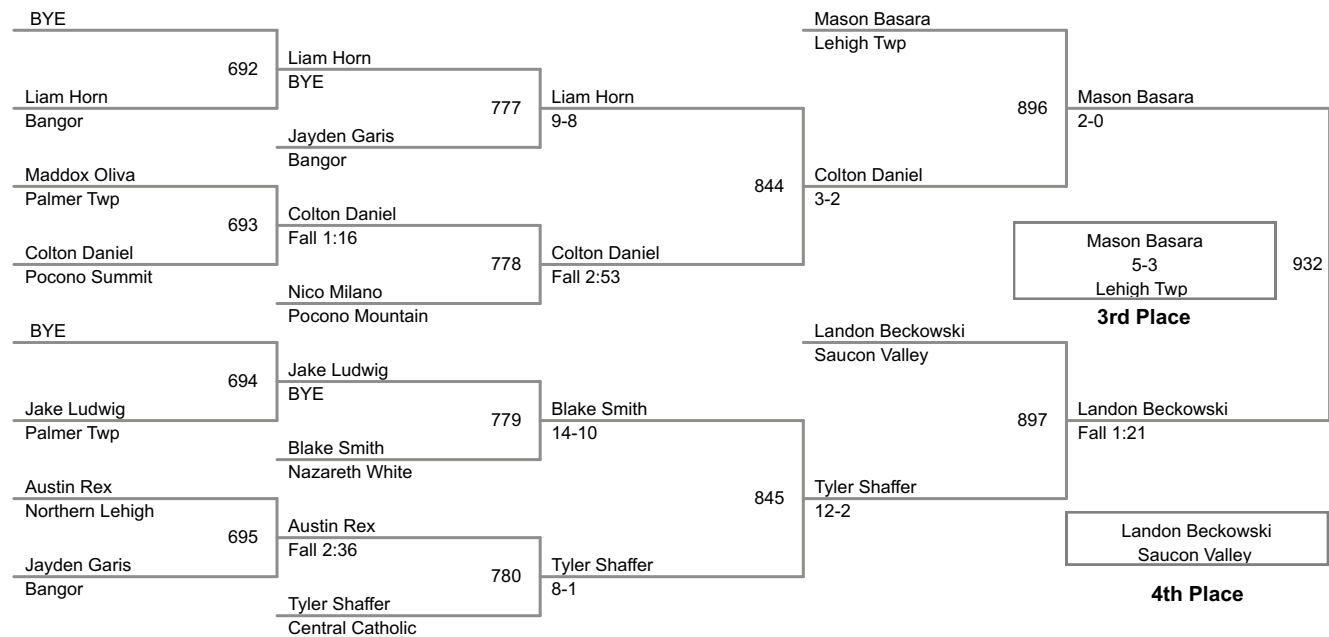

44P Lbs

2014 VEWL Exhibition
Afternoon

45P Lbs

46P Lbs

47P Lbs

48P Lbs

49P Lbs

Champion

2nd Place

3rd Place

4th Place

2014 VEWL Exhibition
Afternoon

50P Lbs

2014 VEWL Exhibition
Afternoon

51P Lbs

52P Lbs