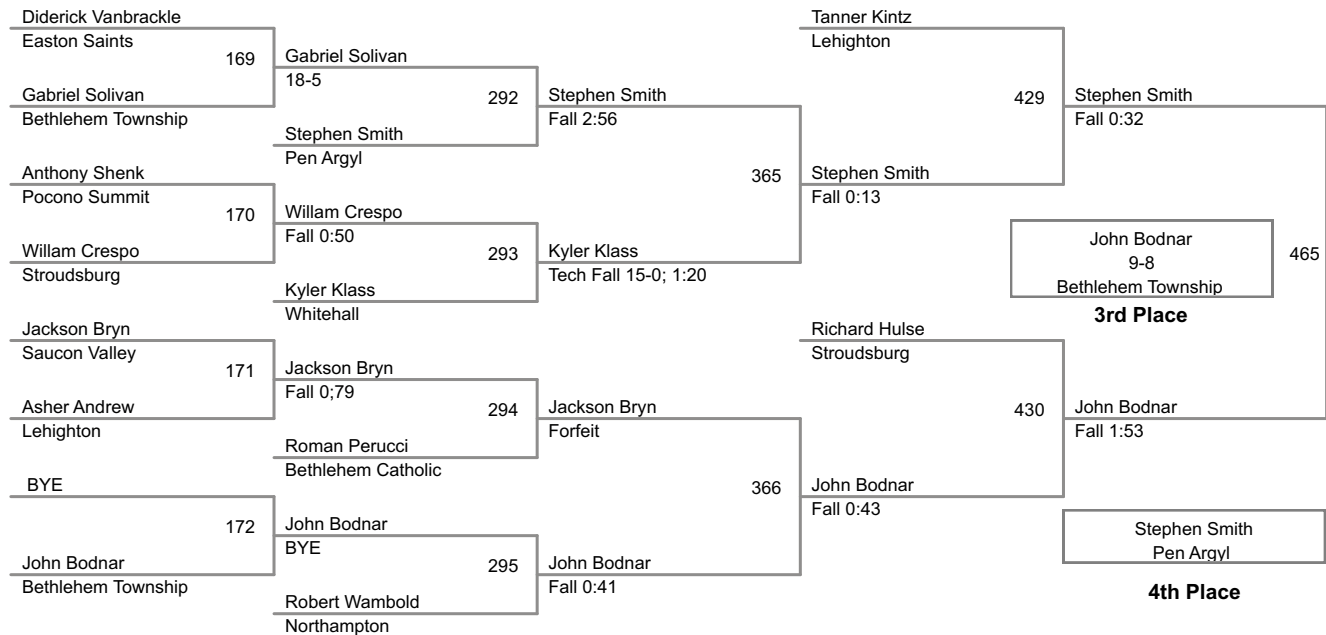

10A Lbs

2014 VEWL Exhibition
Morning

11A Lbs

2014 VEWL Exhibition
Morning

12A Lbs

2014 VEWL Exhibition
Morning

13A Lbs

2014 VEWL Exhibition
Morning