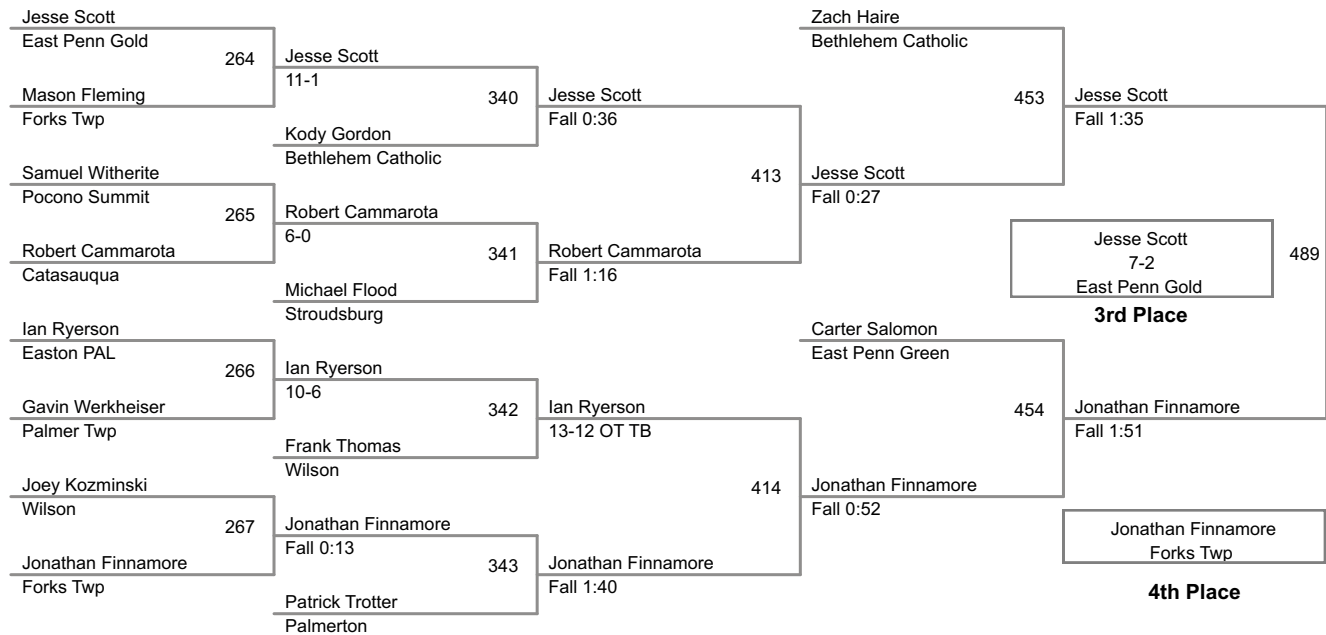

24A Lbs

2014 VEWL Exhibition
Morning

25A Lbs

2014 VEWL Exhibition
Morning

26A Lbs

27A Lbs

4 Participant Round Robin

Gino Guerrisi Pleasant Valley	137	Gino Guerrisi
Jesus Jimenez Forks Twp		Fall 0:31