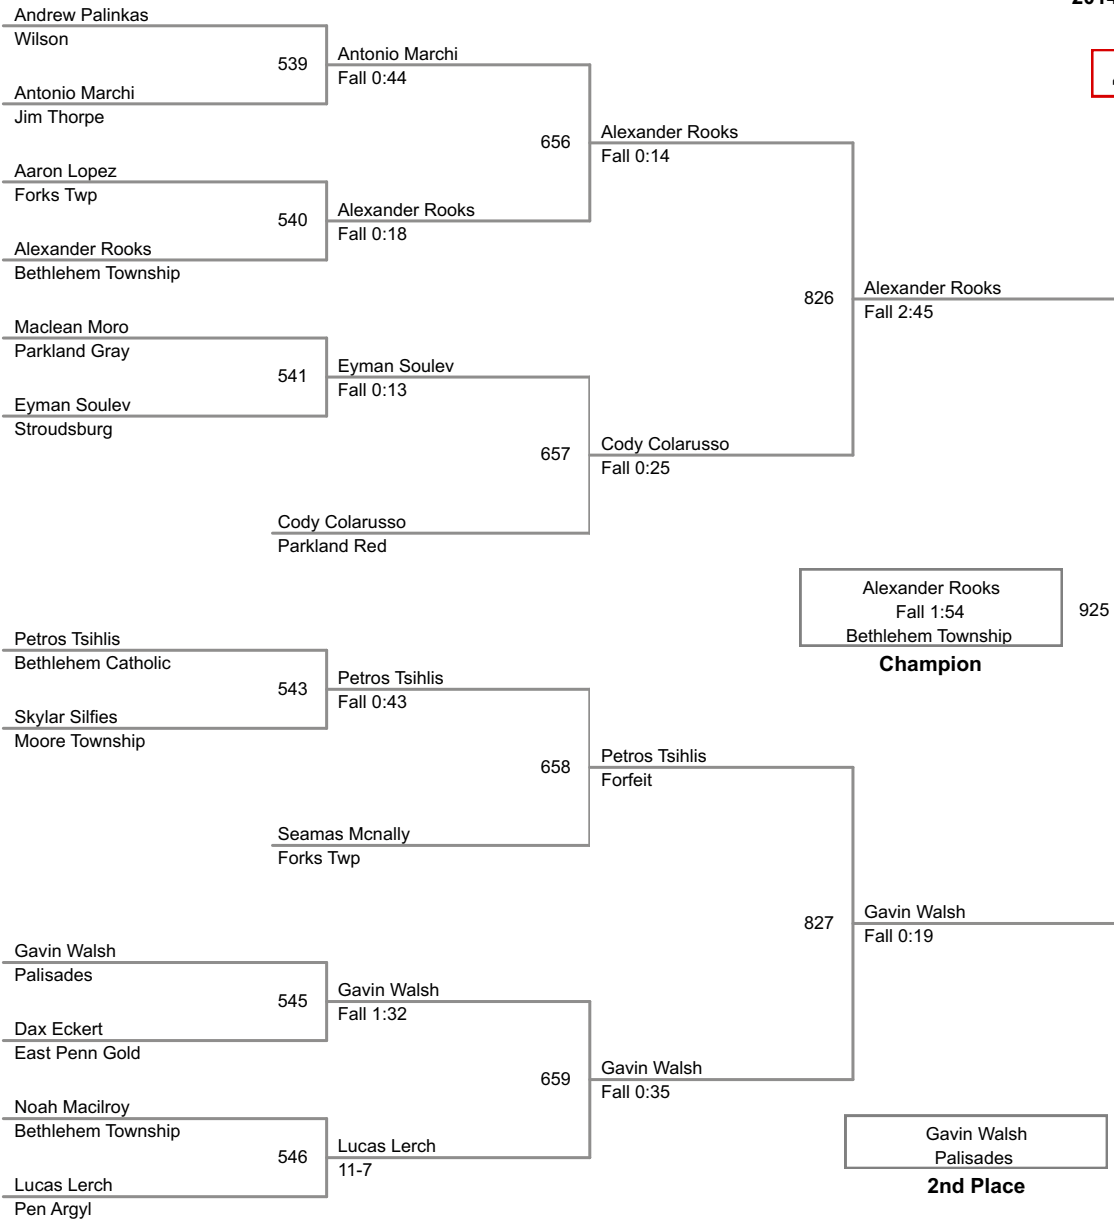

2014 VEWL Exhibition
Afternoon

45P Lbs