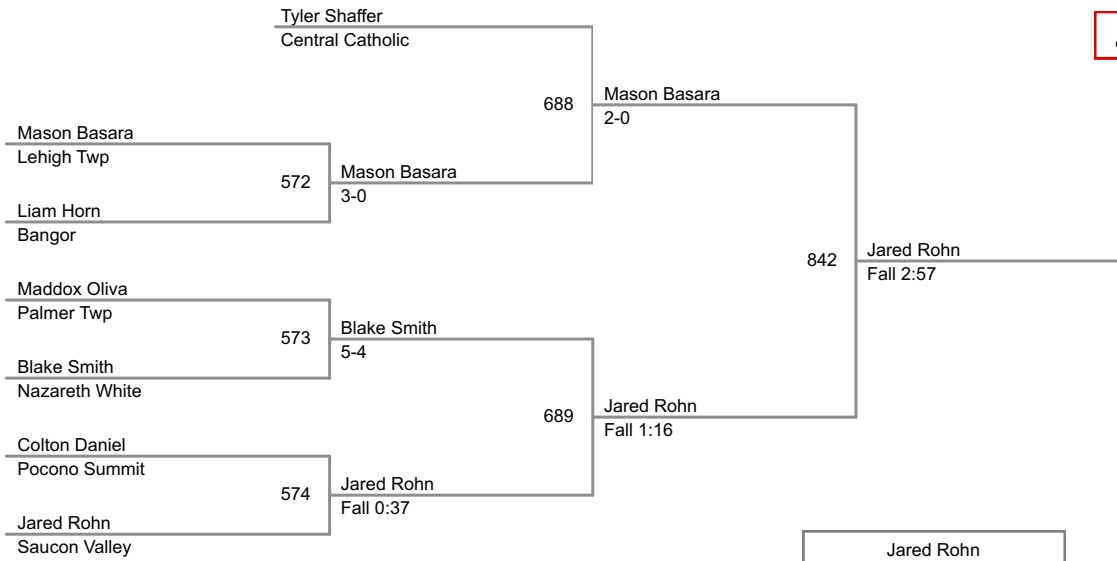

44P Lbs

2014 VEWL Exhibition
Afternoon

45P Lbs

46P Lbs

47P Lbs

48P Lbs

49P Lbs

Champion

2nd Place

3rd Place

4th Place

2014 VEWL Exhibition
Afternoon

50P Lbs

2014 VEWL Exhibition
Afternoon

51P Lbs

52P Lbs