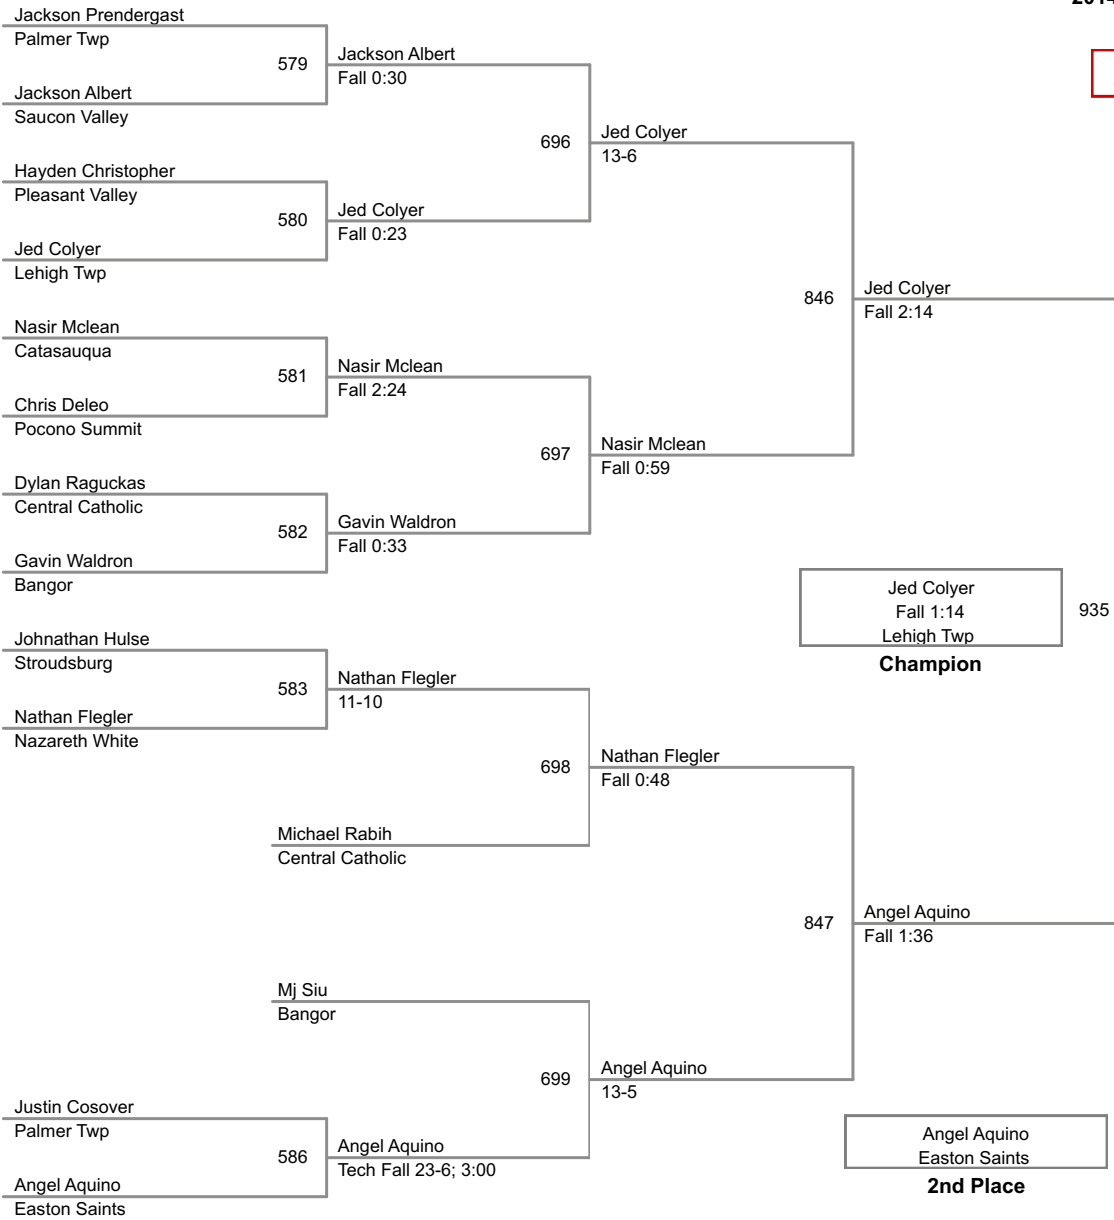

2nd Place

3rd Place

4th Place

2014 VEWL Exhibition
Afternoon

50P Lbs

2014 VEWL Exhibition
Afternoon

51P Lbs

52P Lbs

53P Lbs

54P Lbs

2014 VEWL Exhibition
Afternoon

55P Lbs

2014 VEWL Exhibition
Afternoon

56P Lbs

57P Lbs