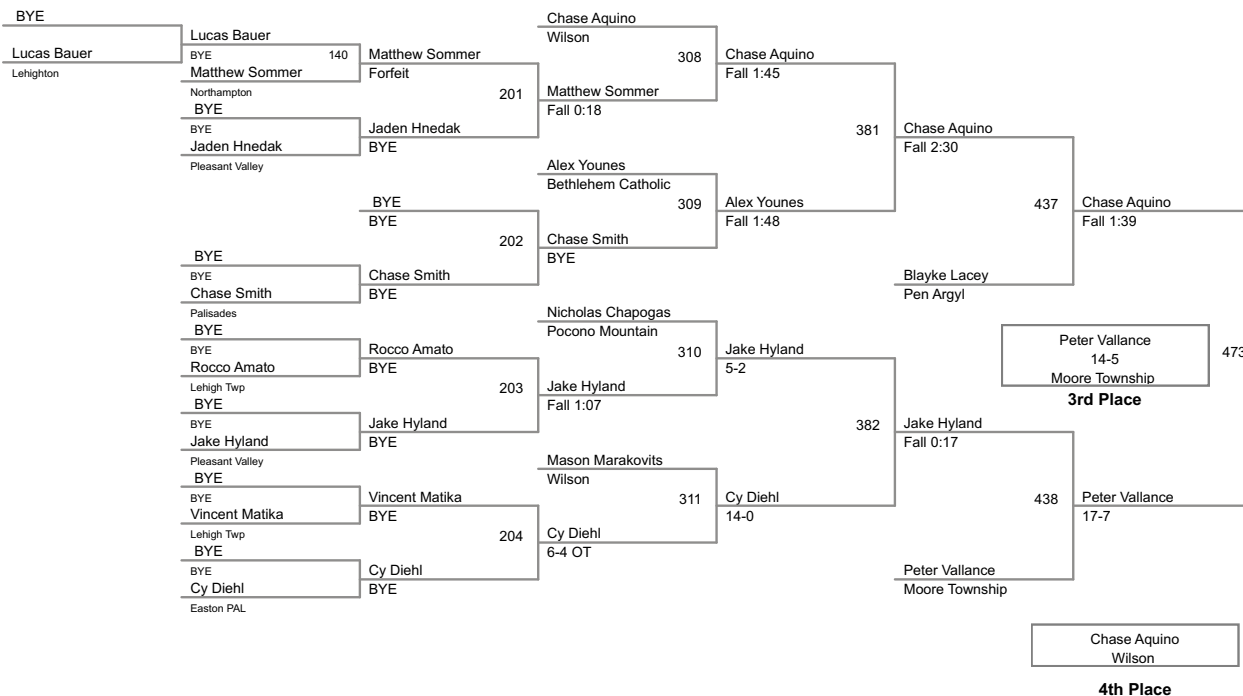

14A Lbs

2014 VEWL Exhibition
Morning

15A Lbs

2014 VEWL Exhibition
Morning

16A Lbs

17A Lbs

18A Lbs

2014 VEWL Exhibition
Morning