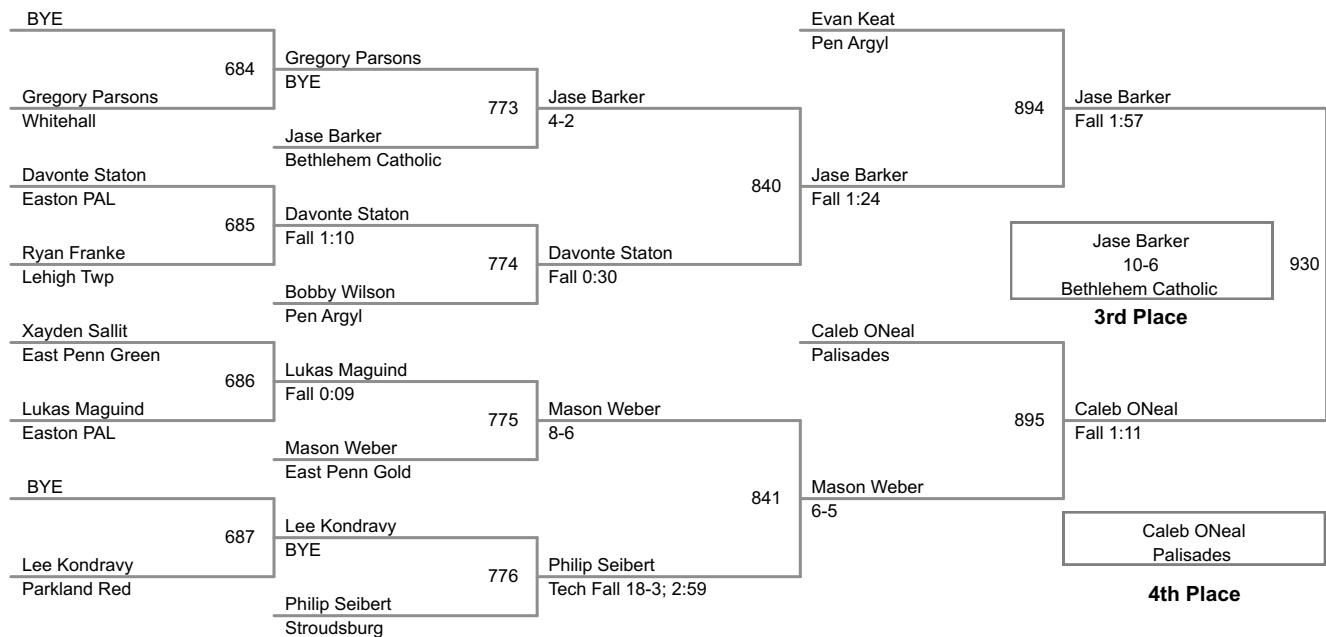

44P Lbs

2014 VEWL Exhibition
Afternoon

45P Lbs

46P Lbs

47P Lbs

48P Lbs

49P Lbs

Champion

2nd Place

3rd Place

4th Place

2014 VEWL Exhibition
Afternoon

50P Lbs

2014 VEWL Exhibition
Afternoon

51P Lbs

52P Lbs