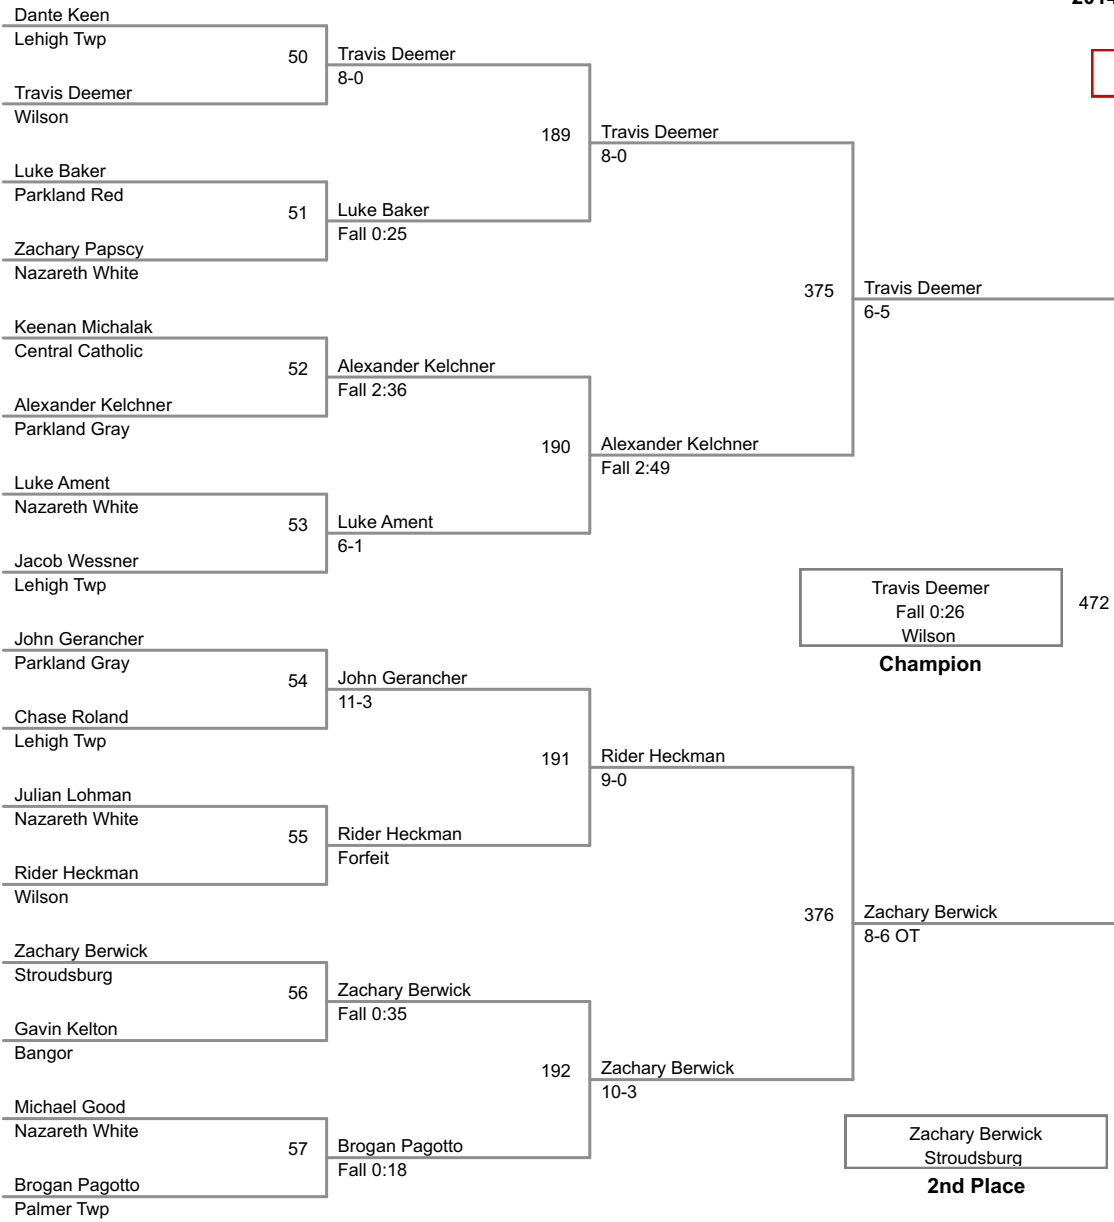

14A Lbs

2014 VEWL Exhibition
Morning

15A Lbs

2014 VEWL Exhibition
Morning

16A Lbs

17A Lbs

18A Lbs

2014 VEWL Exhibition
Morning