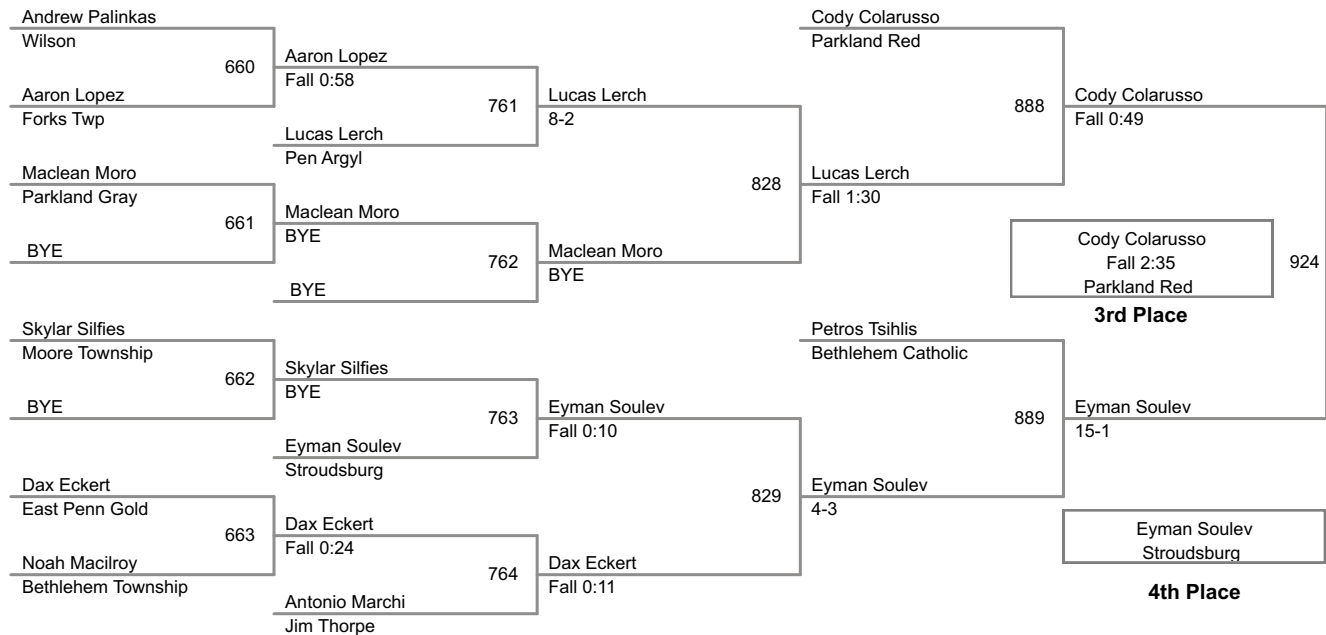

28A Lbs

2014 VEWL Exhibition
Afternoon

40P Lbs

41P Lbs

2014 VEWL Exhibition
Afternoon

42P Lbs

2014 VEWL Exhibition
Afternoon

43P Lbs

44P Lbs

2014 VEWL Exhibition
Afternoon

45P Lbs

46P Lbs

47P Lbs

48P Lbs

49P Lbs

Champion