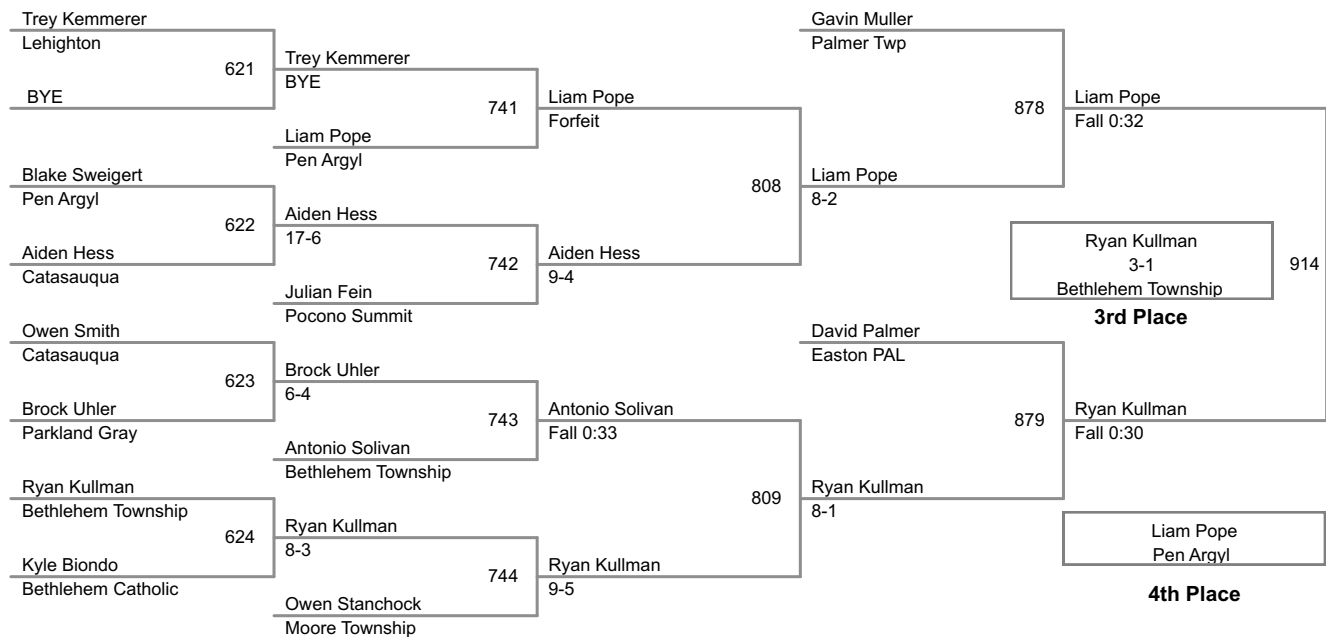

2014 VEWL Exhibition
Afternoon

40P Lbs