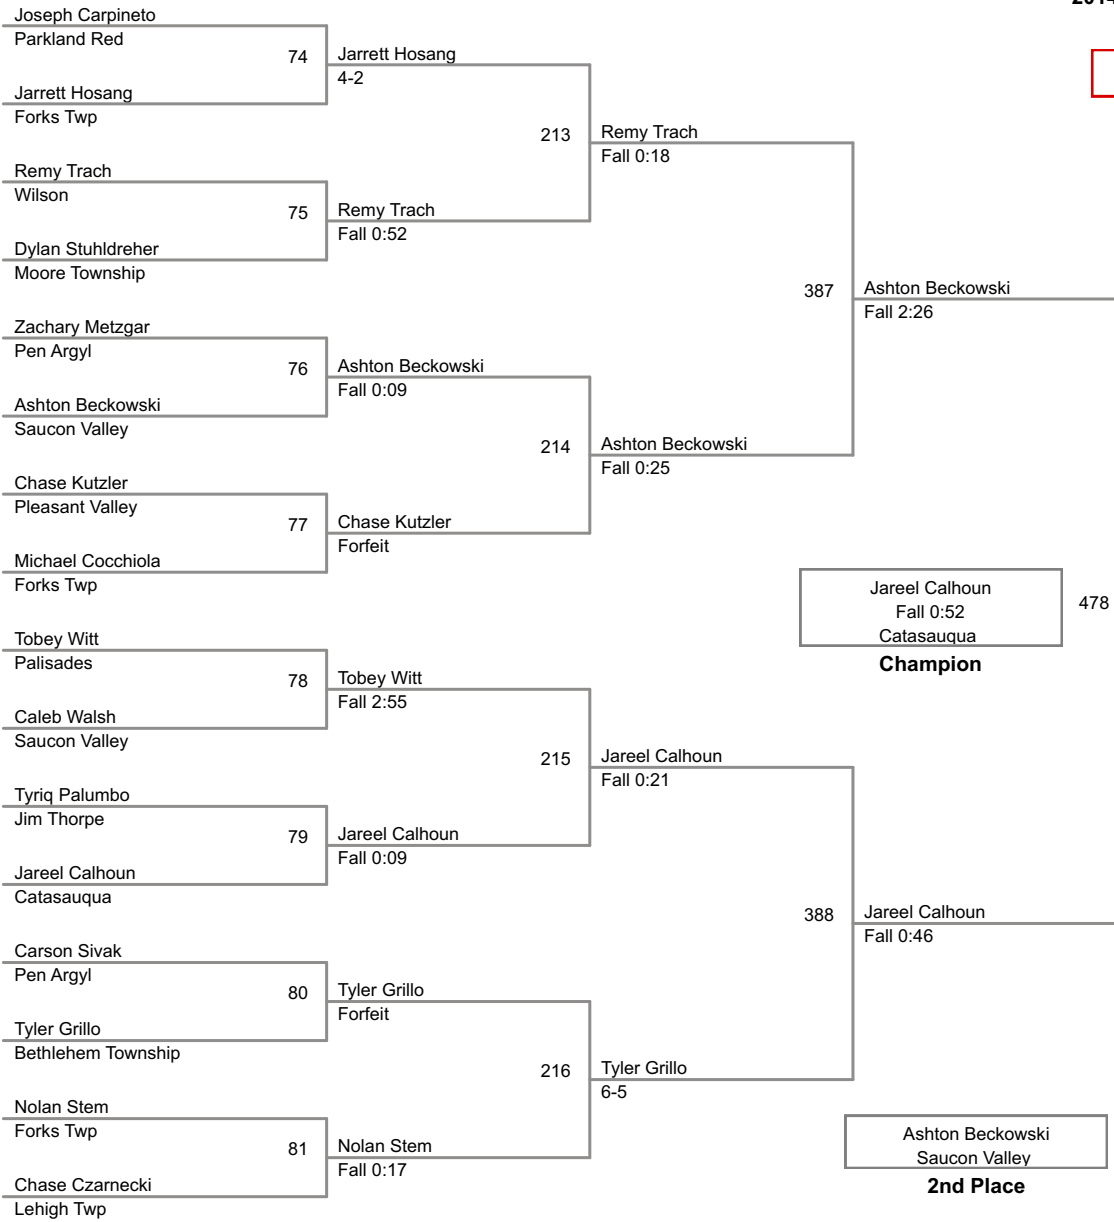

2014 VEWL Exhibition
Morning

19A Lbs