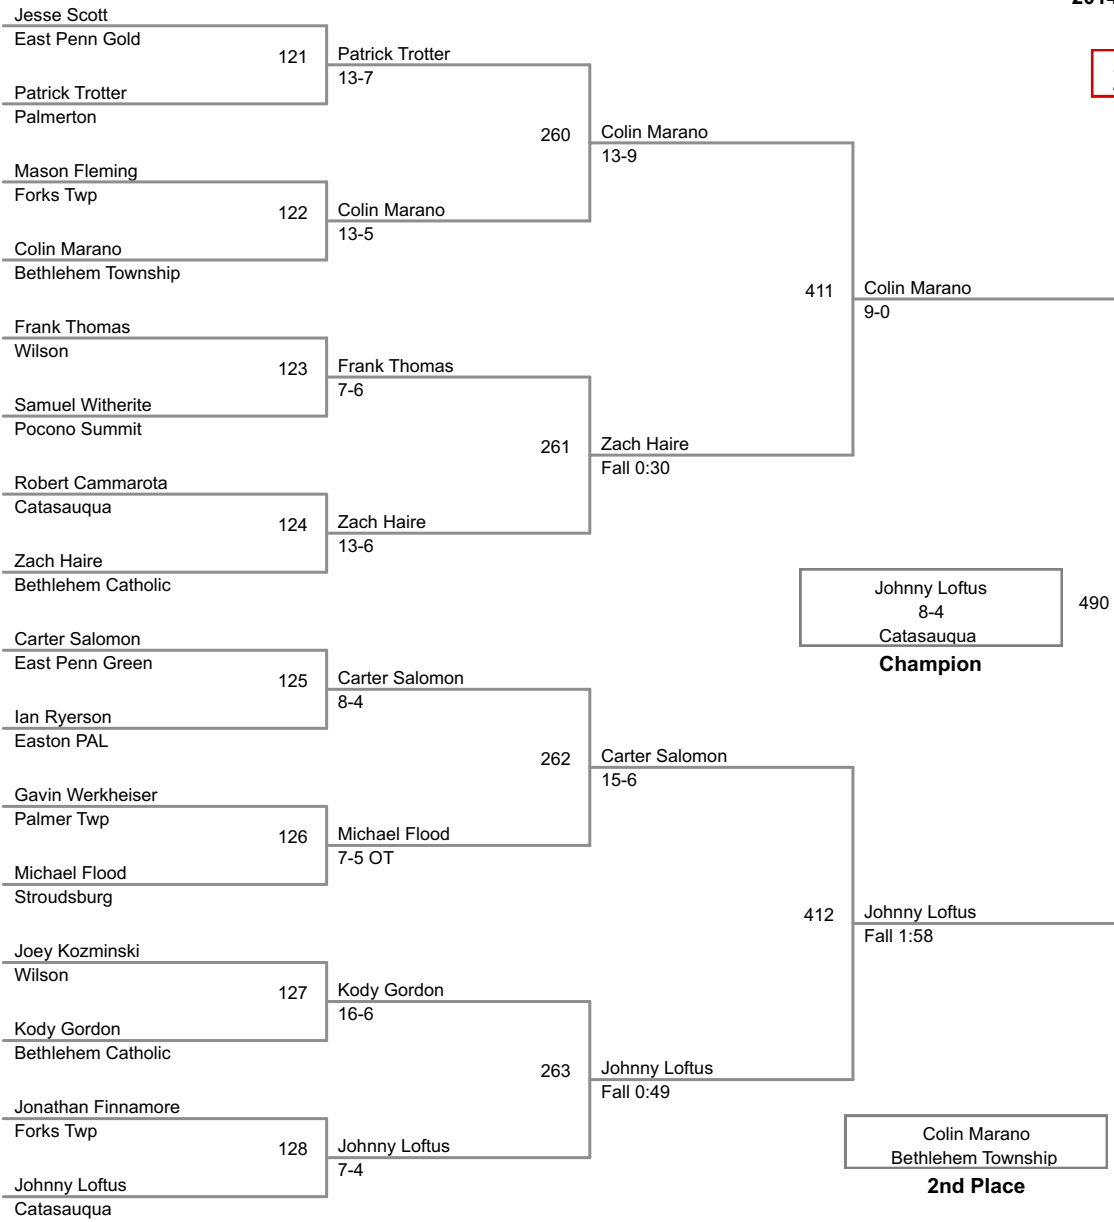

24A Lbs

2014 VEWL Exhibition
Morning

25A Lbs

2014 VEWL Exhibition
Morning

26A Lbs

27A Lbs

4 Participant Round Robin

Gino Guerrisi Pleasant Valley	137	Gino Guerrisi
Jesus Jimenez Forks Twp		Fall 0:31