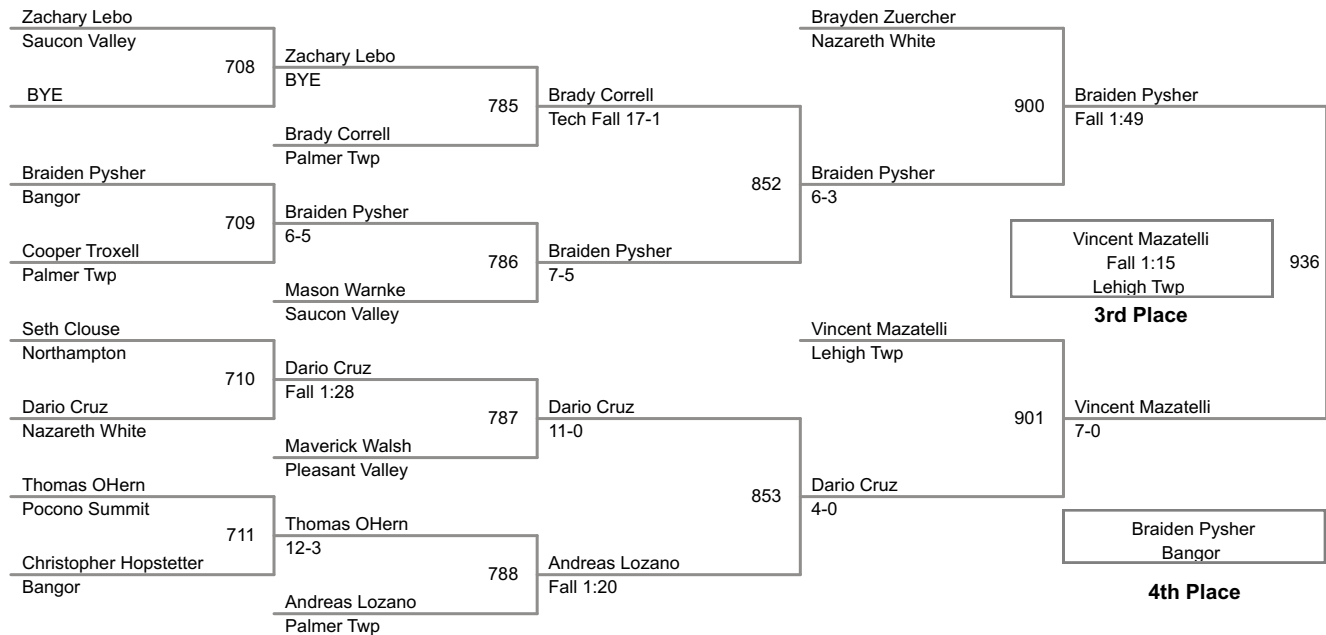

44P Lbs

2014 VEWL Exhibition
Afternoon

45P Lbs

46P Lbs

47P Lbs

48P Lbs

49P Lbs

Champion

2nd Place

3rd Place

4th Place

2014 VEWL Exhibition
Afternoon

50P Lbs

2014 VEWL Exhibition
Afternoon

51P Lbs

52P Lbs

53P Lbs

54P Lbs

2014 VEWL Exhibition
Afternoon

55P Lbs

2014 VEWL Exhibition
Afternoon

56P Lbs

57P Lbs