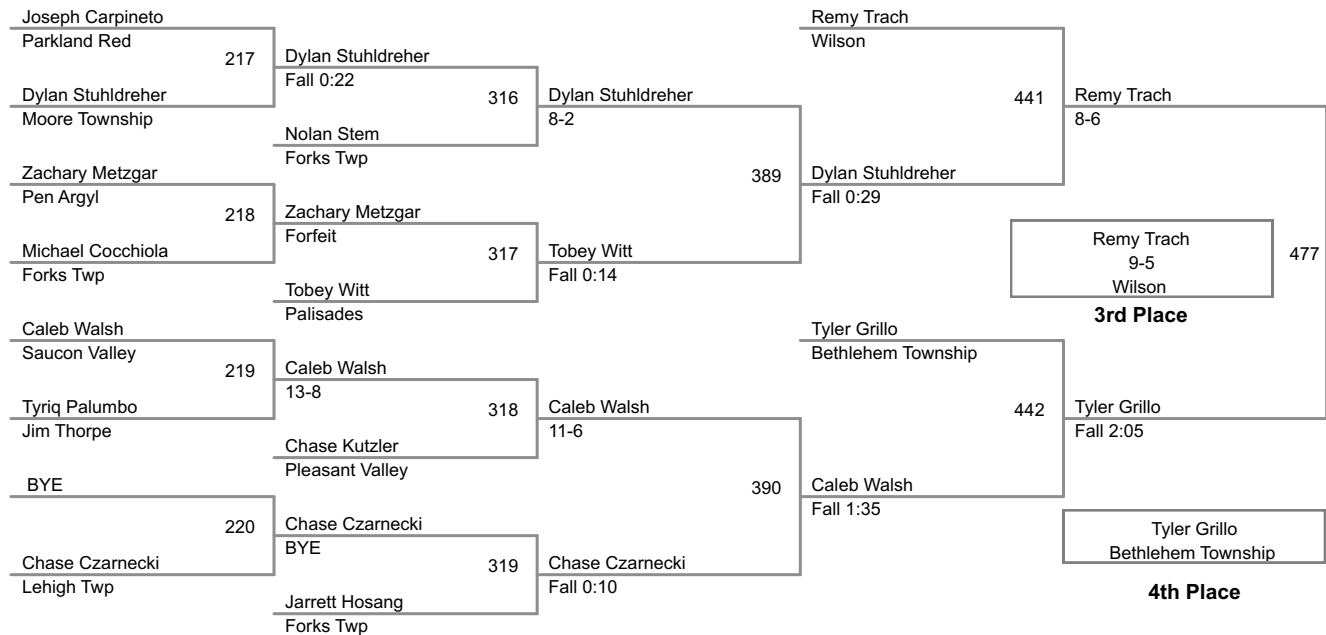

2014 VEWL Exhibition
Morning

19A Lbs