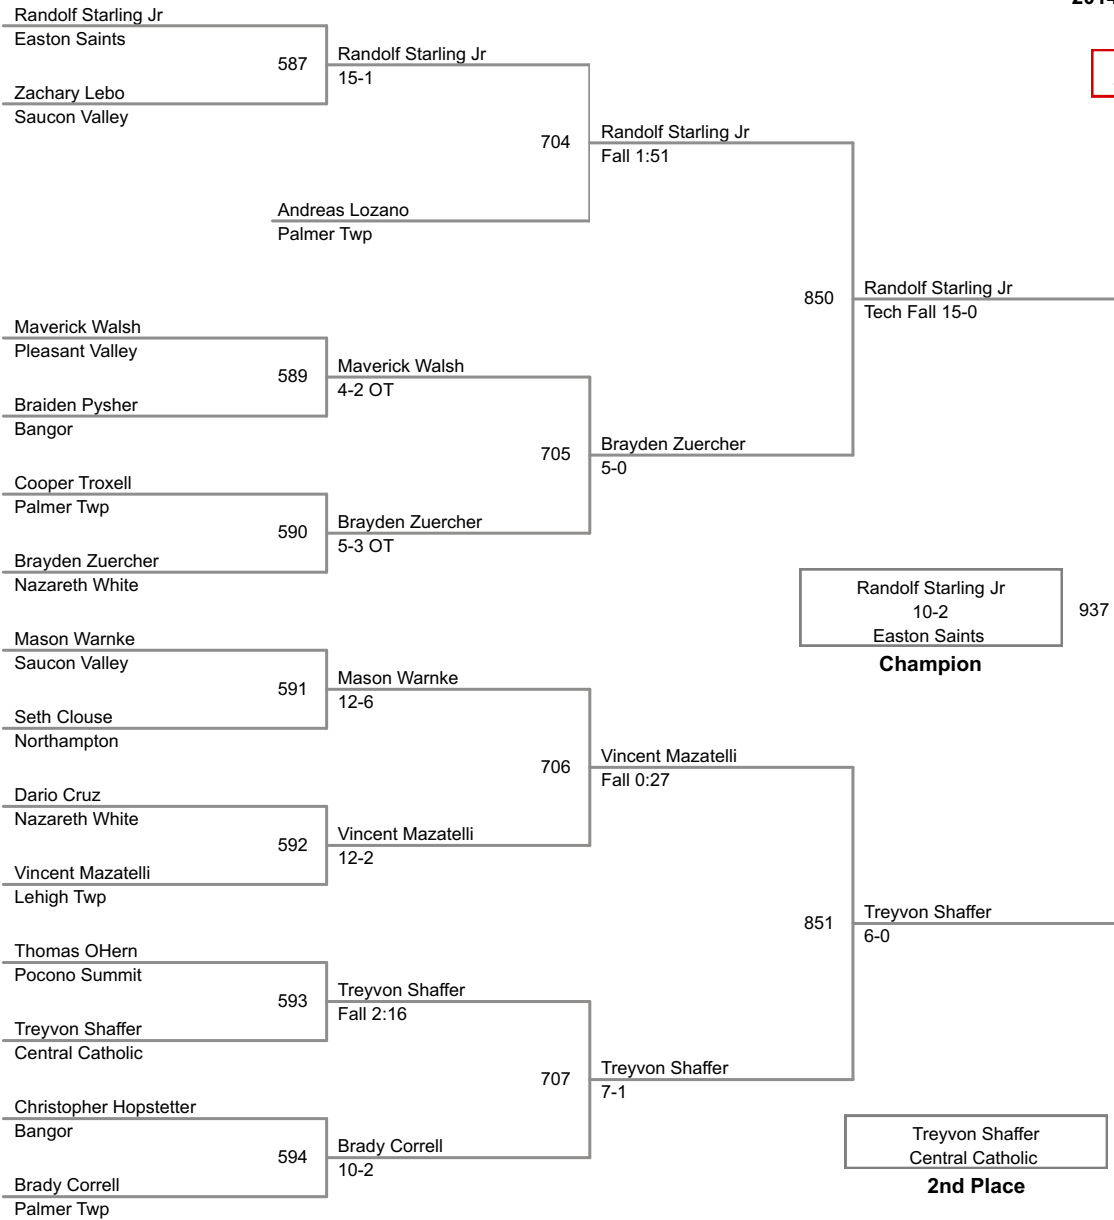

2nd Place

3rd Place

4th Place

2014 VEWL Exhibition
Afternoon

50P Lbs

2014 VEWL Exhibition
Afternoon

51P Lbs

52P Lbs

53P Lbs

54P Lbs

2014 VEWL Exhibition
Afternoon

55P Lbs

2014 VEWL Exhibition
Afternoon

56P Lbs

57P Lbs