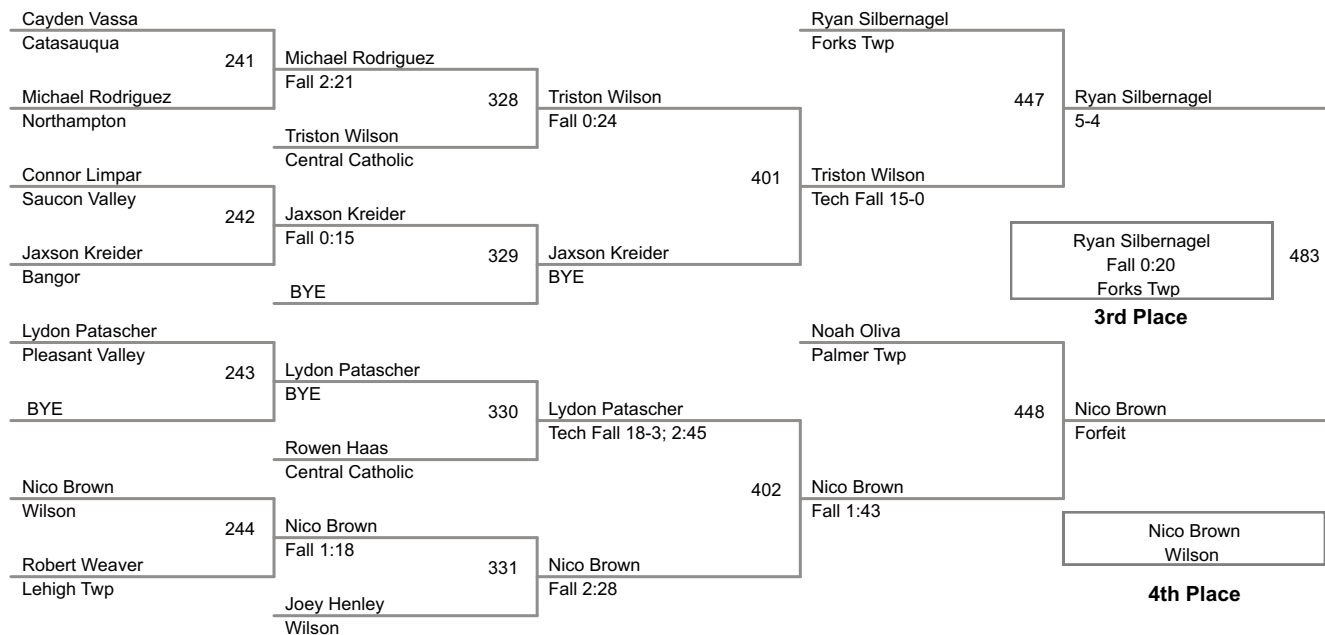

19A Lbs

2014 VEWL Exhibition
Morning

20A Lbs

21A Lbs

2014 VEWL Exhibition
Morning

22A Lbs

2014 VEWL Exhibition
Morning

23A Lbs

24A Lbs

2014 VEWL Exhibition
Morning

25A Lbs

2014 VEWL Exhibition
Morning

26A Lbs

27A Lbs

4 Participant Round Robin

Gino Guerrisi Pleasant Valley	137	Gino Guerrisi
Jesus Jimenez Forks Twp		Fall 0:31