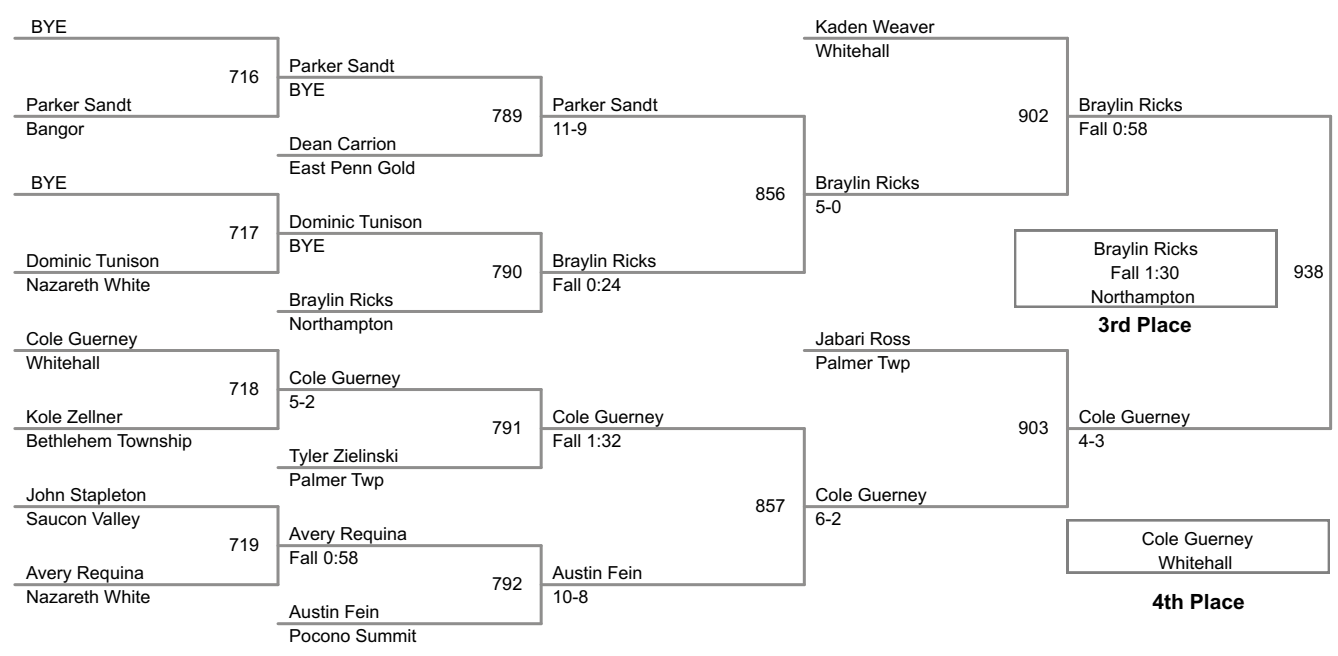

2nd Place

3rd Place

4th Place

2014 VEWL Exhibition
Afternoon

50P Lbs

2014 VEWL Exhibition
Afternoon

51P Lbs

52P Lbs

53P Lbs

54P Lbs

2014 VEWL Exhibition
Afternoon

55P Lbs

2014 VEWL Exhibition
Afternoon

56P Lbs

57P Lbs