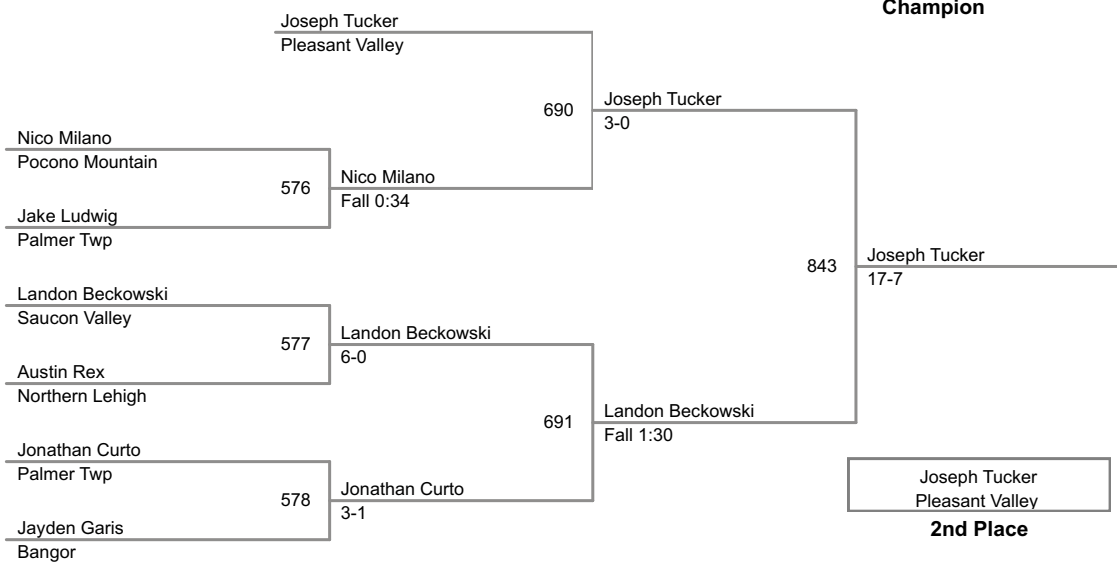

44P Lbs

2014 VEWL Exhibition
Afternoon

45P Lbs

46P Lbs

47P Lbs

48P Lbs

49P Lbs

Champion

2nd Place

3rd Place

4th Place

2014 VEWL Exhibition
Afternoon

50P Lbs

2014 VEWL Exhibition
Afternoon

51P Lbs

52P Lbs