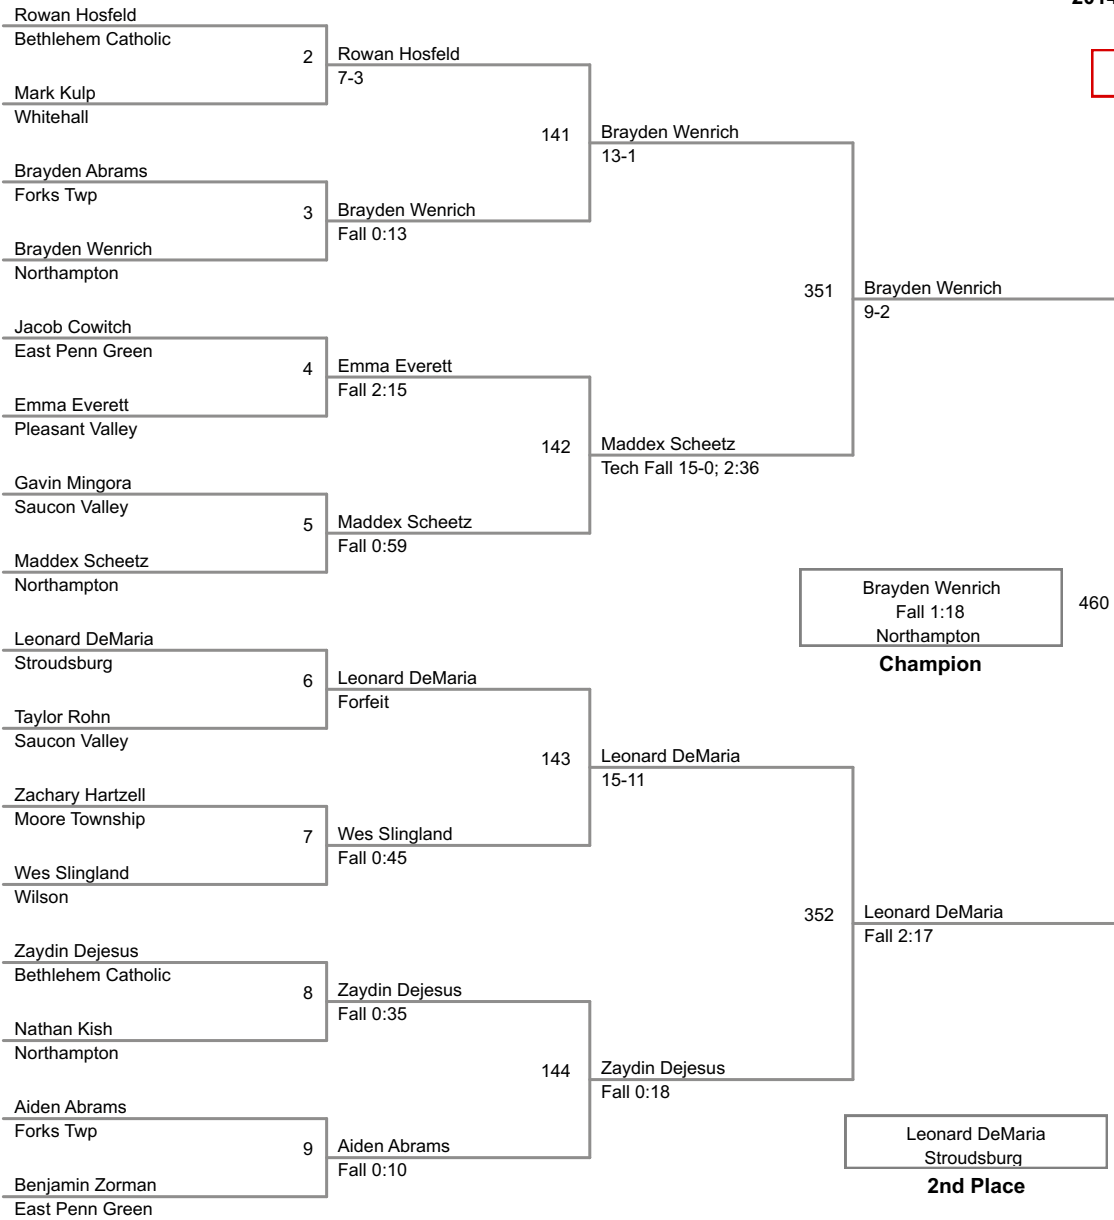

10A Lbs

2014 VEWL Exhibition
Morning

11A Lbs

2014 VEWL Exhibition
Morning

12A Lbs

2014 VEWL Exhibition
Morning

13A Lbs

2014 VEWL Exhibition
Morning