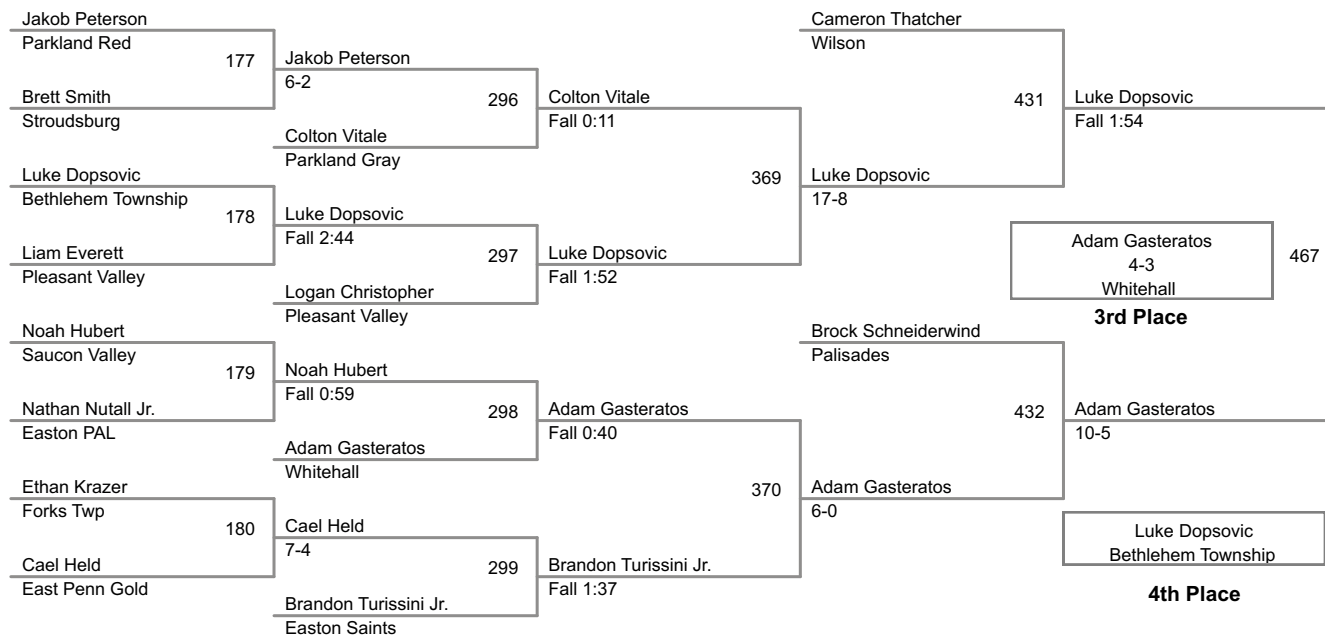

2014 VEWL Exhibition
Morning

14A Lbs