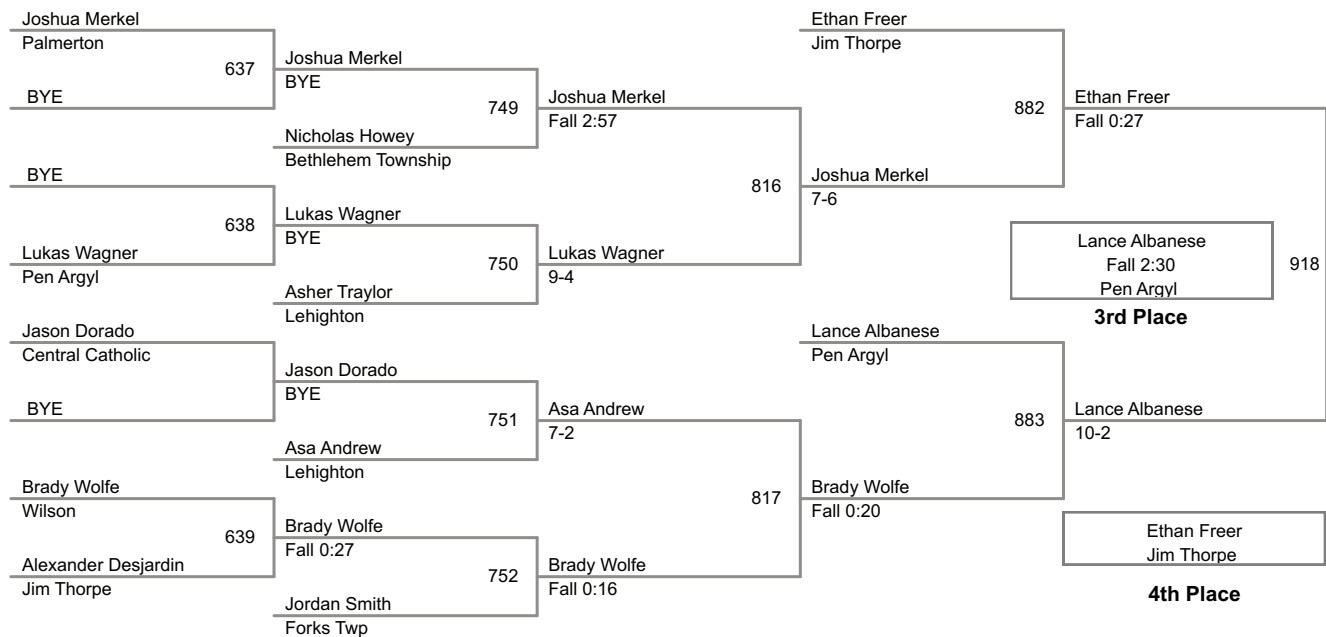

28A Lbs

2014 VEWL Exhibition
Afternoon

40P Lbs

41P Lbs

2014 VEWL Exhibition
Afternoon

42P Lbs

2014 VEWL Exhibition
Afternoon

43P Lbs

44P Lbs

2014 VEWL Exhibition
Afternoon

45P Lbs

46P Lbs

47P Lbs

48P Lbs

49P Lbs

Champion