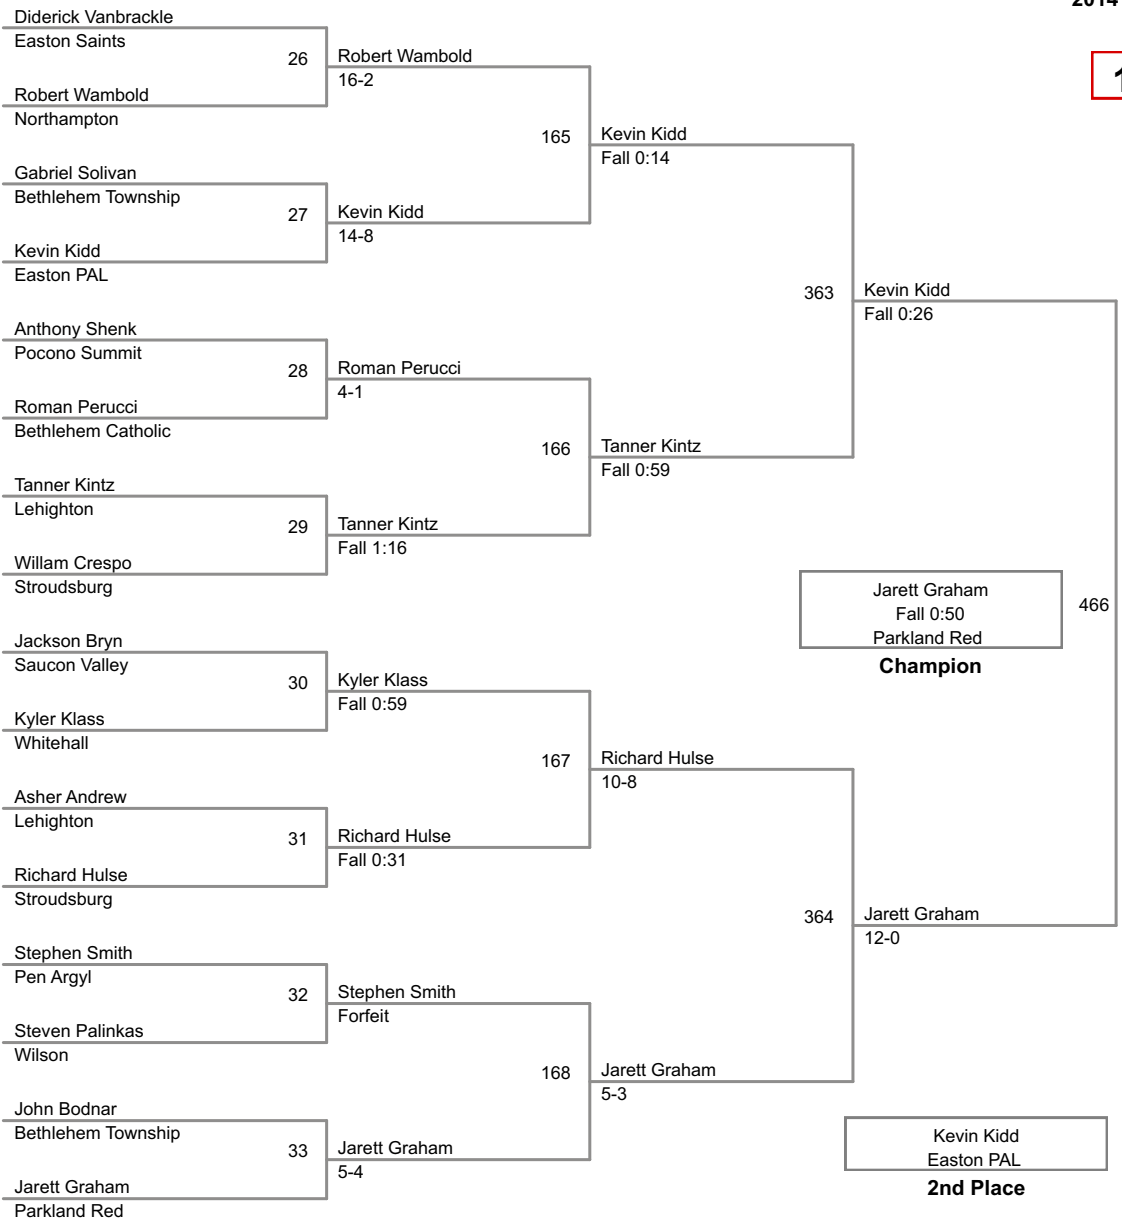

10A Lbs

2014 VEWL Exhibition
Morning

11A Lbs

2014 VEWL Exhibition
Morning

12A Lbs

2014 VEWL Exhibition
Morning

13A Lbs

2014 VEWL Exhibition
Morning