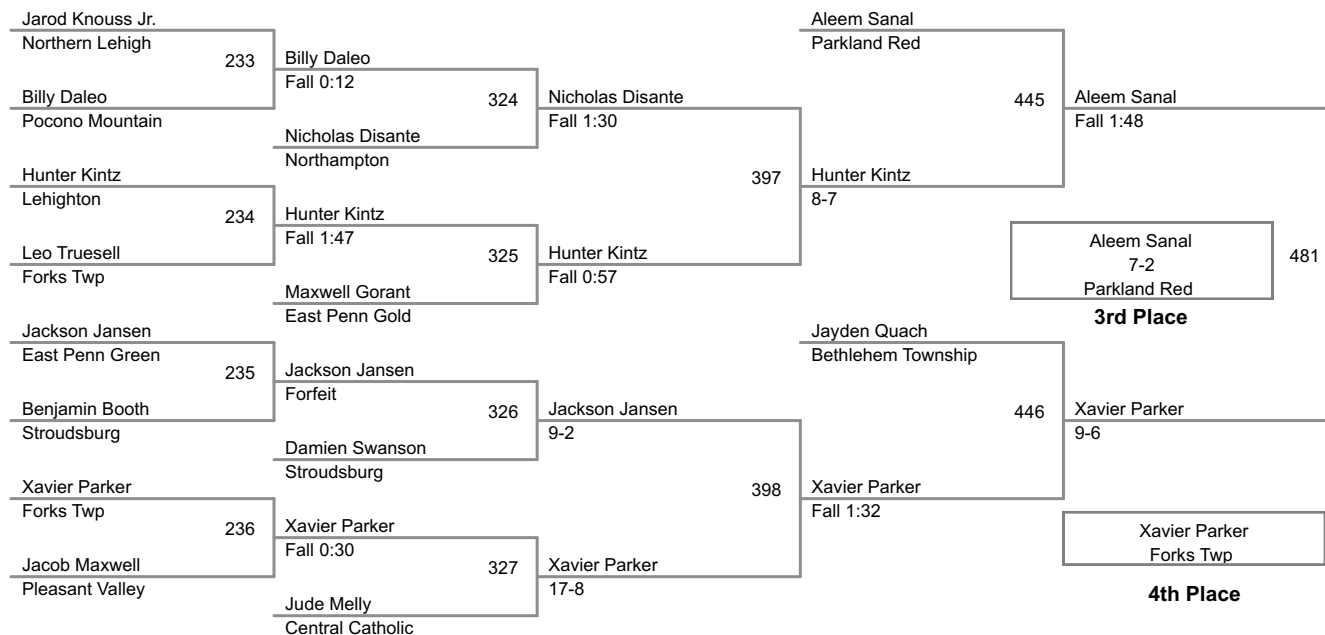

19A Lbs

2014 VEWL Exhibition
Morning

20A Lbs

21A Lbs

2014 VEWL Exhibition
Morning

22A Lbs

2014 VEWL Exhibition
Morning

23A Lbs

24A Lbs

2014 VEWL Exhibition
Morning

25A Lbs

2014 VEWL Exhibition
Morning

26A Lbs

27A Lbs

4 Participant Round Robin

Gino Guerrisi Pleasant Valley	137	Gino Guerrisi
Jesus Jimenez Forks Twp		Fall 0:31