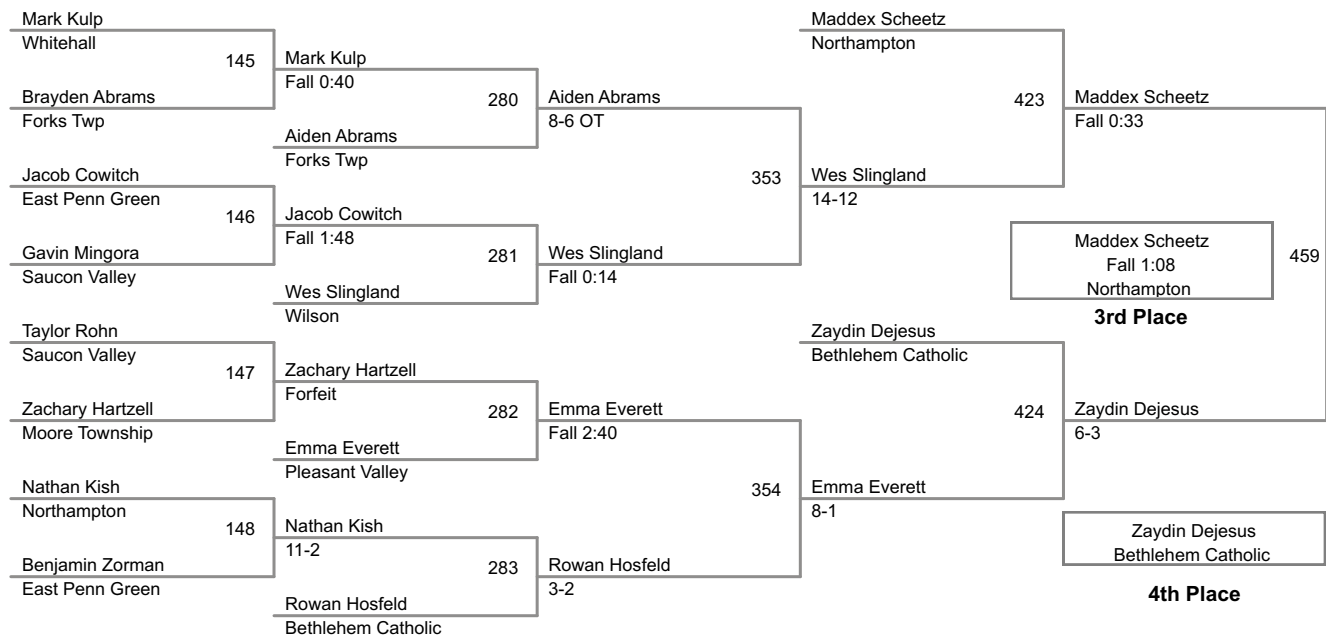

10A Lbs

2014 VEWL Exhibition
Morning

11A Lbs

2014 VEWL Exhibition
Morning

12A Lbs

2014 VEWL Exhibition
Morning

13A Lbs

2014 VEWL Exhibition
Morning