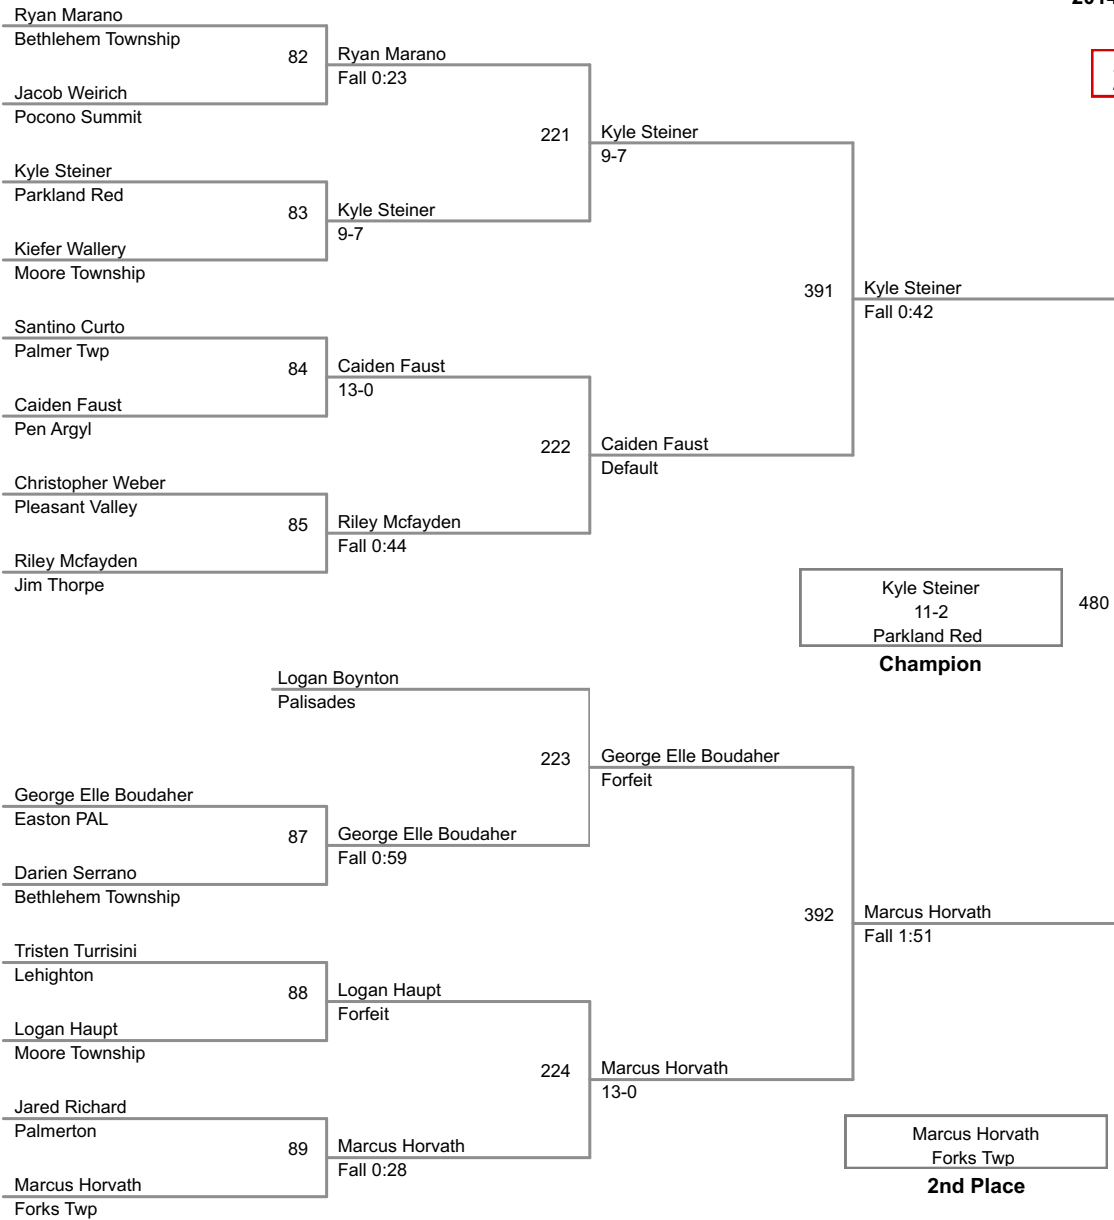

2014 VEWL Exhibition
Morning

20A Lbs