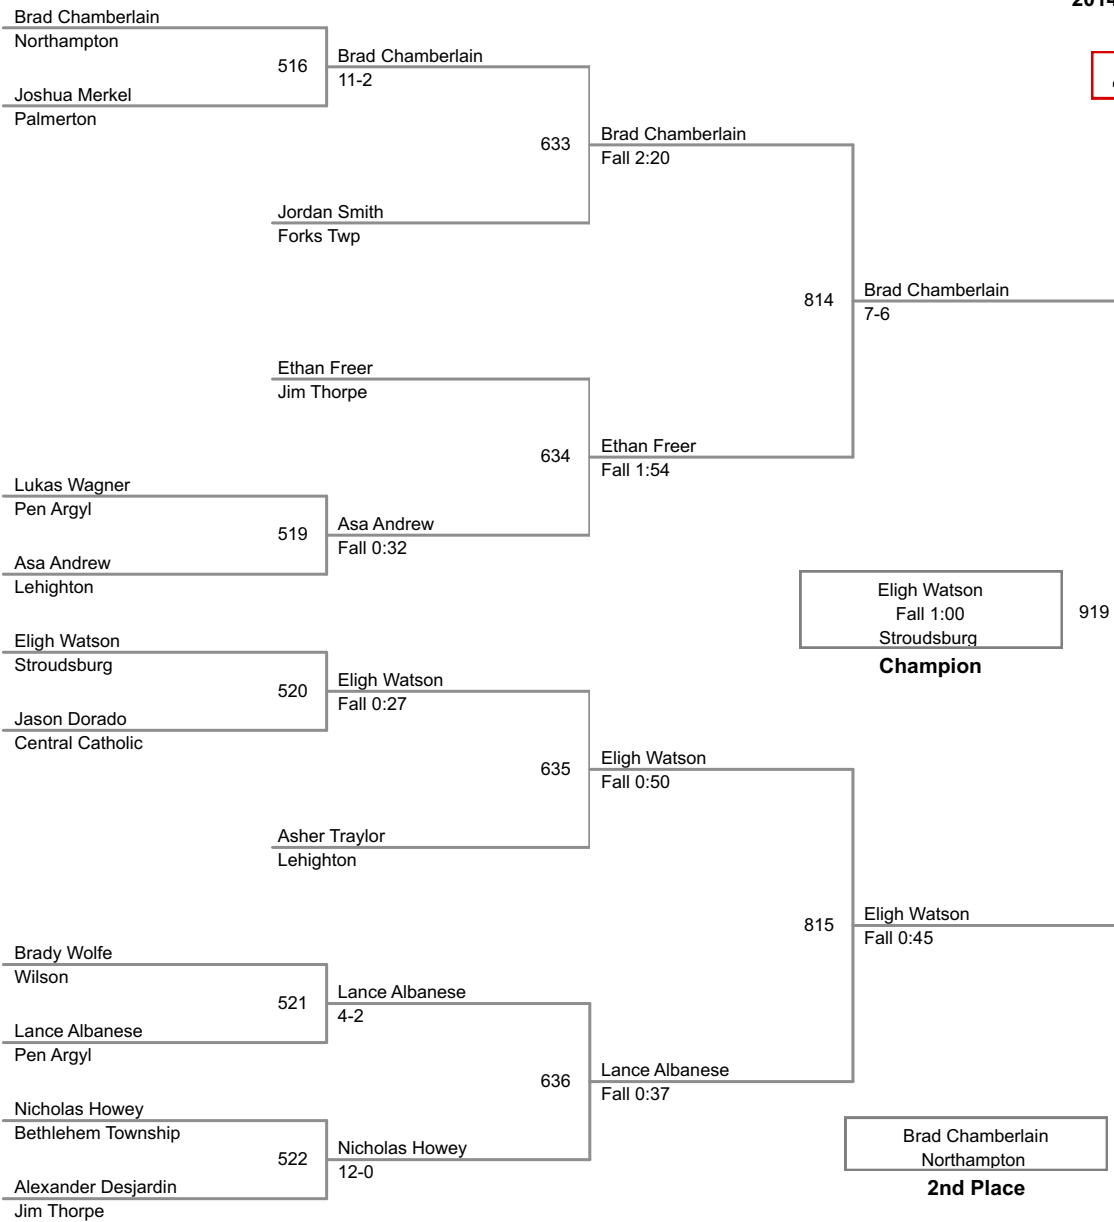

28A Lbs

2014 VEWL Exhibition
Afternoon

40P Lbs

41P Lbs

2014 VEWL Exhibition
Afternoon

42P Lbs

2014 VEWL Exhibition
Afternoon

43P Lbs