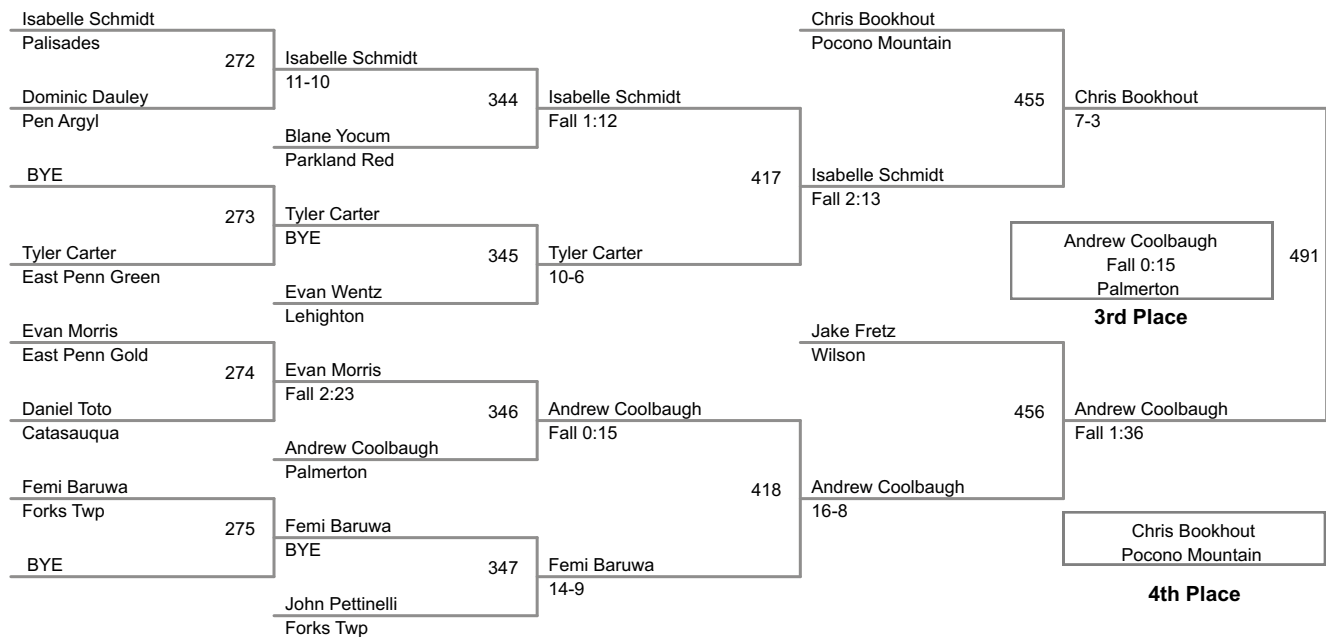

24A Lbs

2014 VEWL Exhibition
Morning

25A Lbs

2014 VEWL Exhibition
Morning

26A Lbs

27A Lbs

4 Participant Round Robin

Gino Guerrisi Pleasant Valley	137	Gino Guerrisi
Jesus Jimenez Forks Twp		Fall 0:31