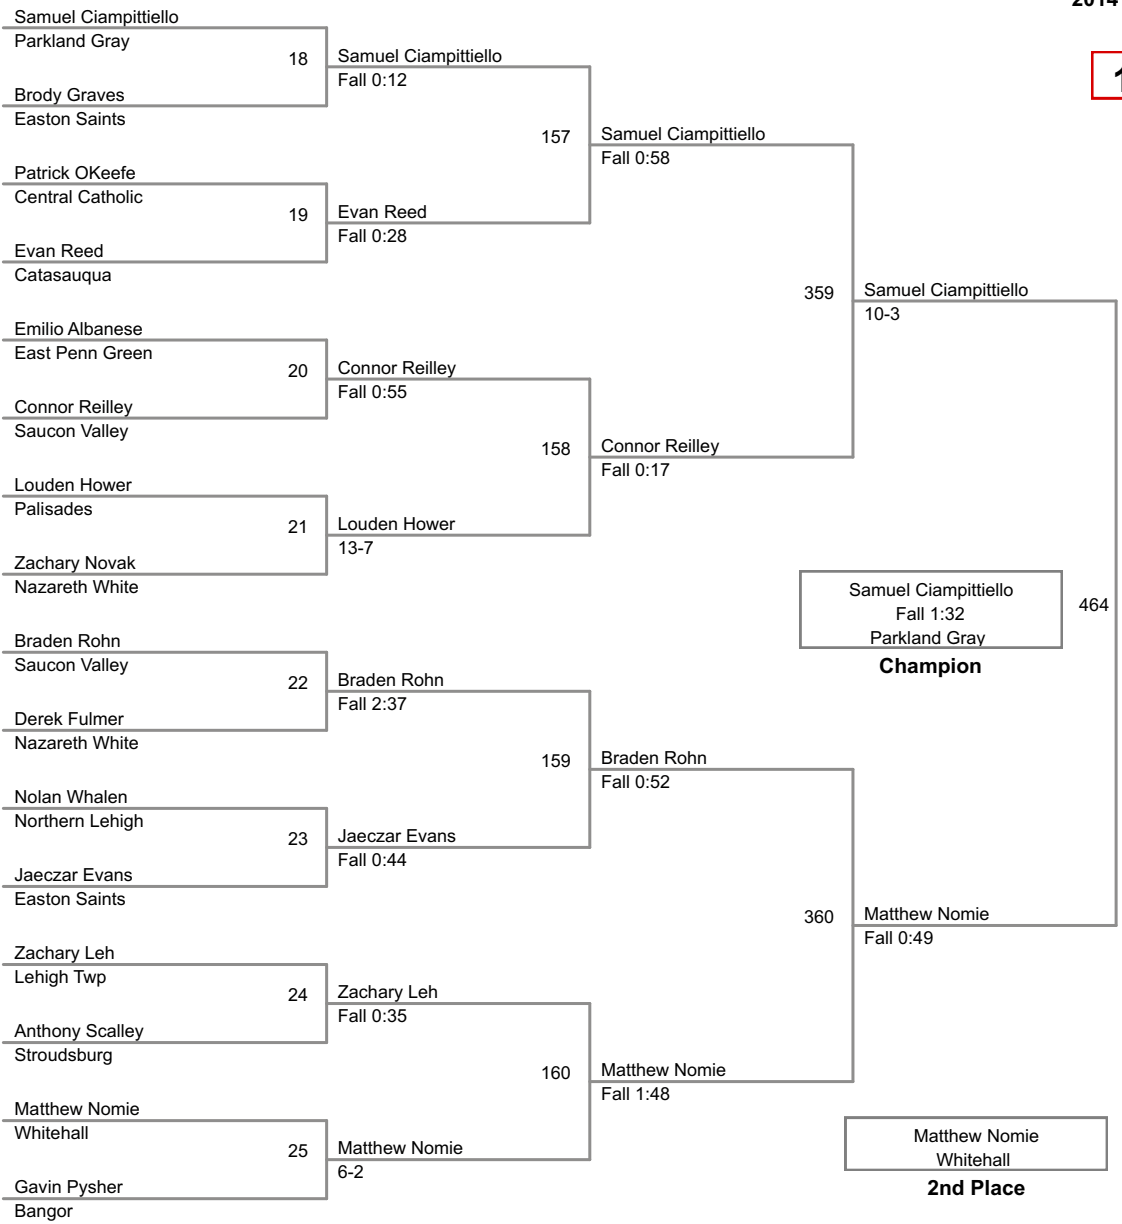

10A Lbs

2014 VEWL Exhibition
Morning

11A Lbs

2014 VEWL Exhibition
Morning

12A Lbs

2014 VEWL Exhibition
Morning

13A Lbs

2014 VEWL Exhibition
Morning