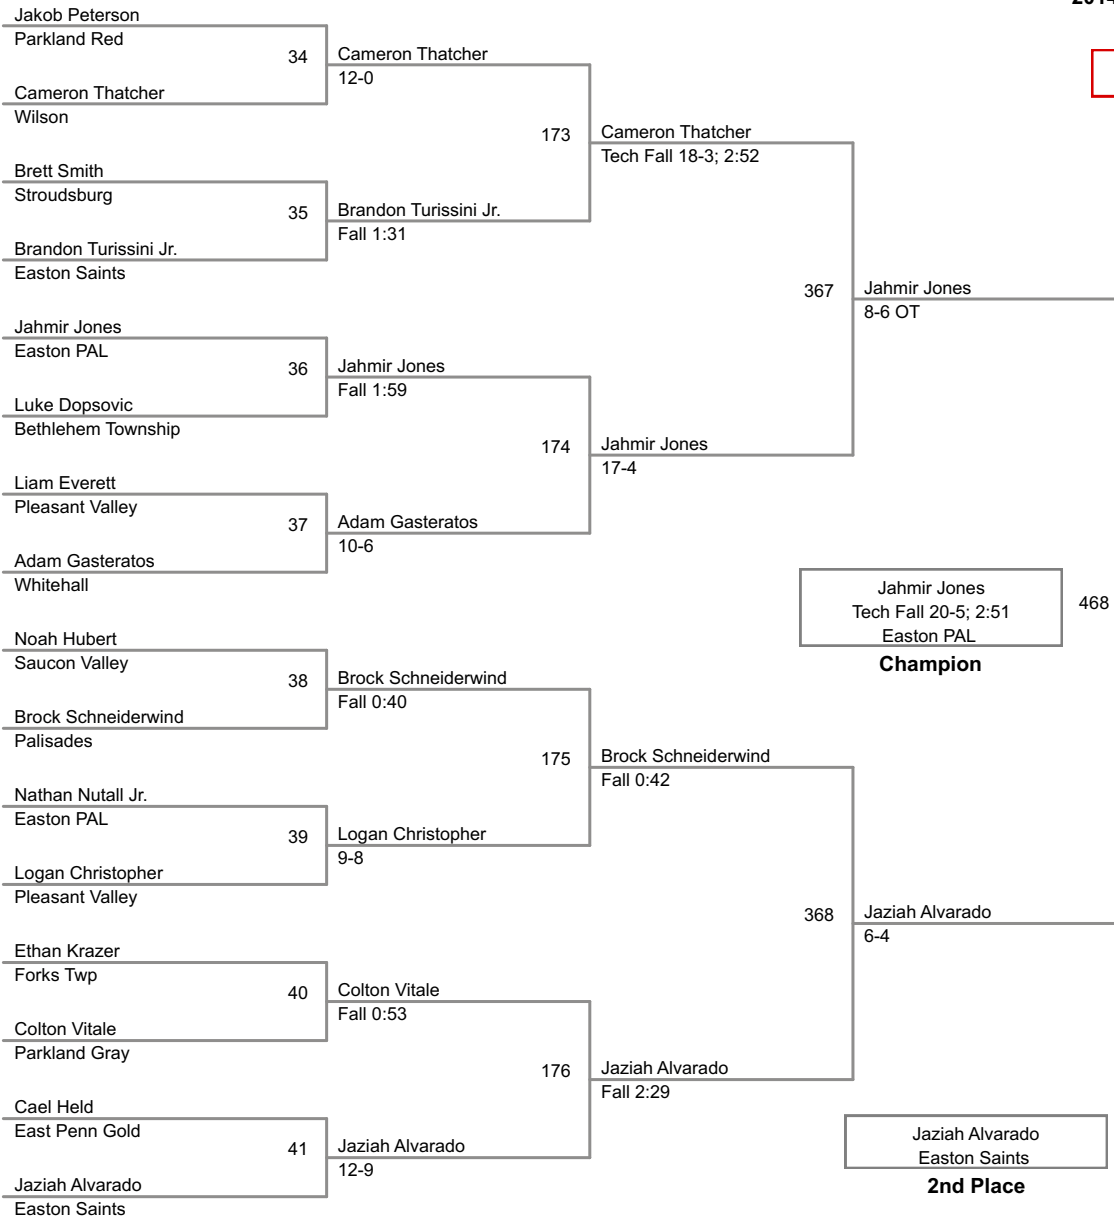

2014 VEWL Exhibition
Morning

14A Lbs