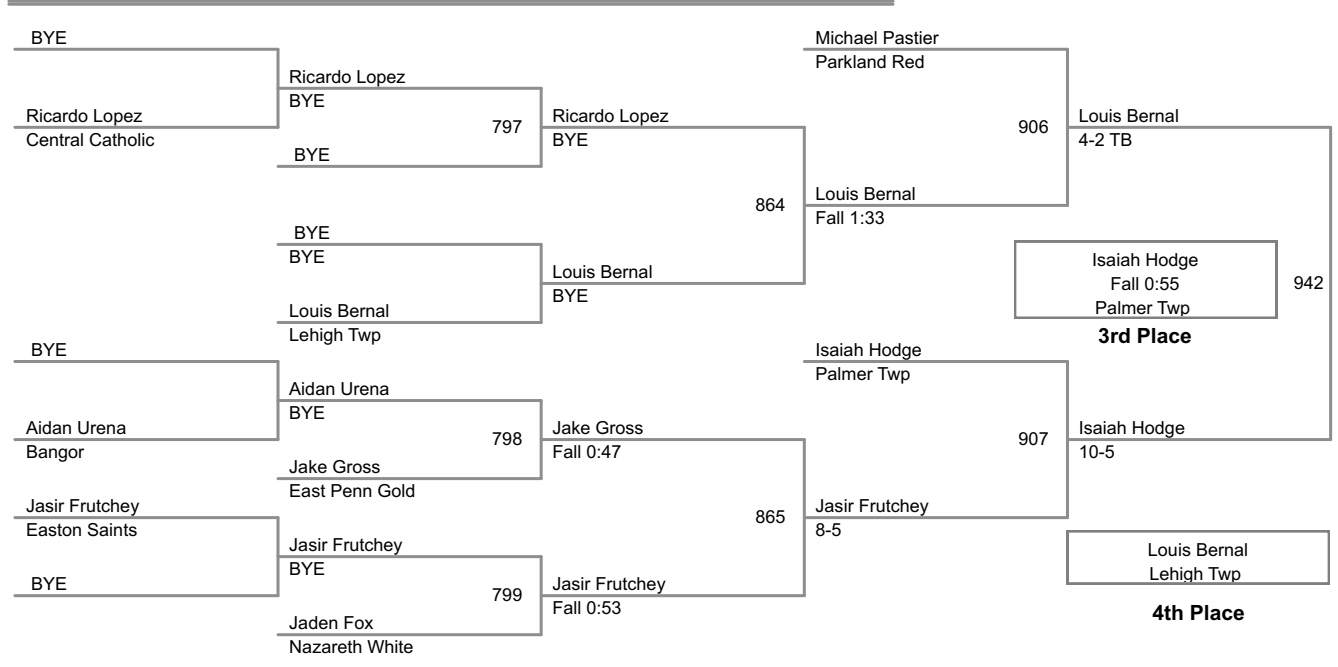

44P Lbs

2014 VEWL Exhibition
Afternoon

45P Lbs

46P Lbs

47P Lbs

48P Lbs

49P Lbs

Champion

2nd Place

3rd Place

4th Place

2014 VEWL Exhibition
Afternoon

50P Lbs

2014 VEWL Exhibition
Afternoon

51P Lbs

52P Lbs

53P Lbs

54P Lbs

2014 VEWL Exhibition
Afternoon

55P Lbs

2014 VEWL Exhibition
Afternoon

56P Lbs

57P Lbs