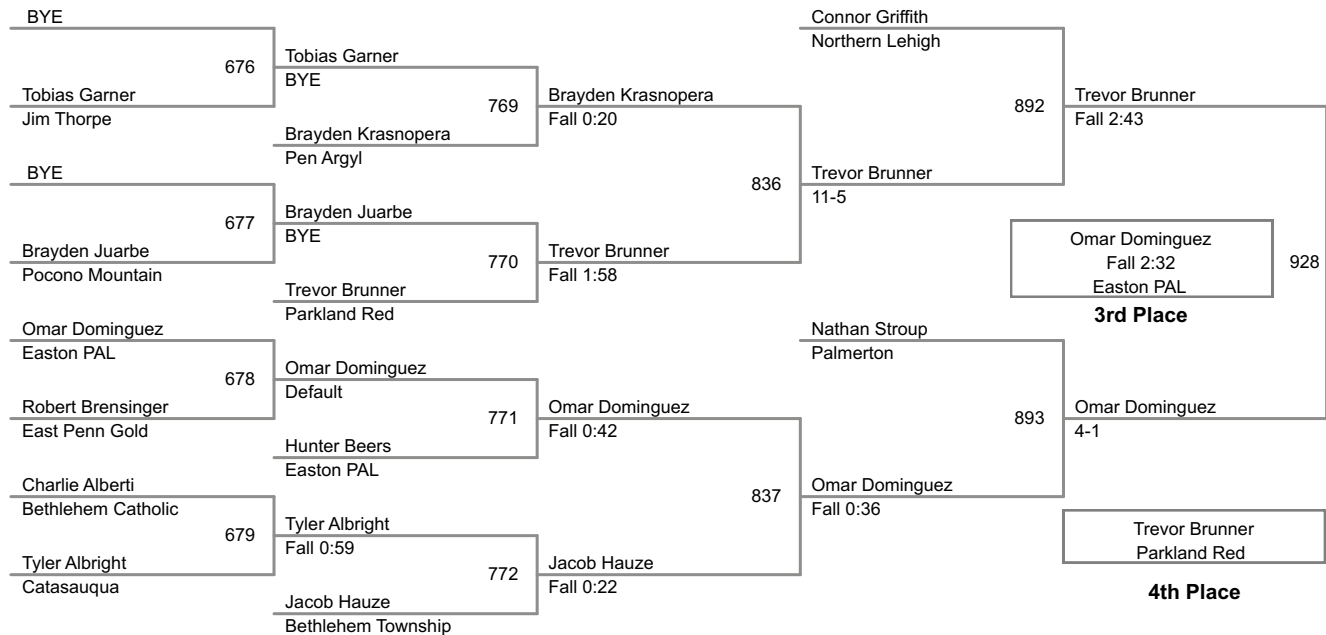

44P Lbs

2014 VEWL Exhibition
Afternoon

45P Lbs

46P Lbs

47P Lbs

48P Lbs

49P Lbs

Champion

2nd Place

3rd Place

4th Place

2014 VEWL Exhibition
Afternoon

50P Lbs

2014 VEWL Exhibition
Afternoon

51P Lbs

52P Lbs