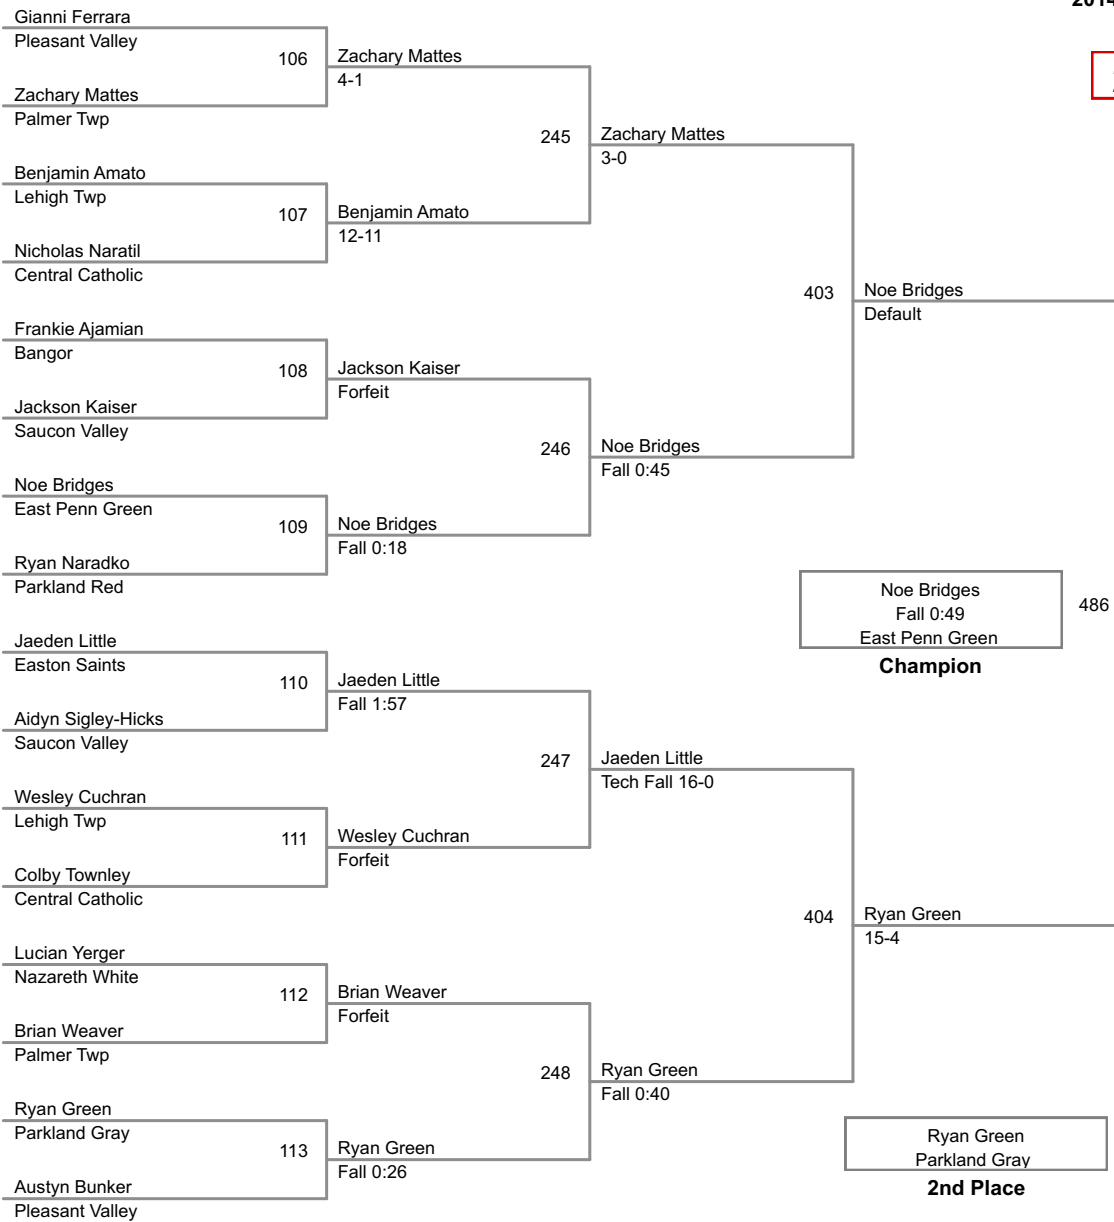

24A Lbs

2014 VEWL Exhibition
Morning

25A Lbs

2014 VEWL Exhibition
Morning

26A Lbs

27A Lbs

4 Participant Round Robin

Gino Guerrisi Pleasant Valley	137	Gino Guerrisi
Jesus Jimenez Forks Twp		Fall 0:31