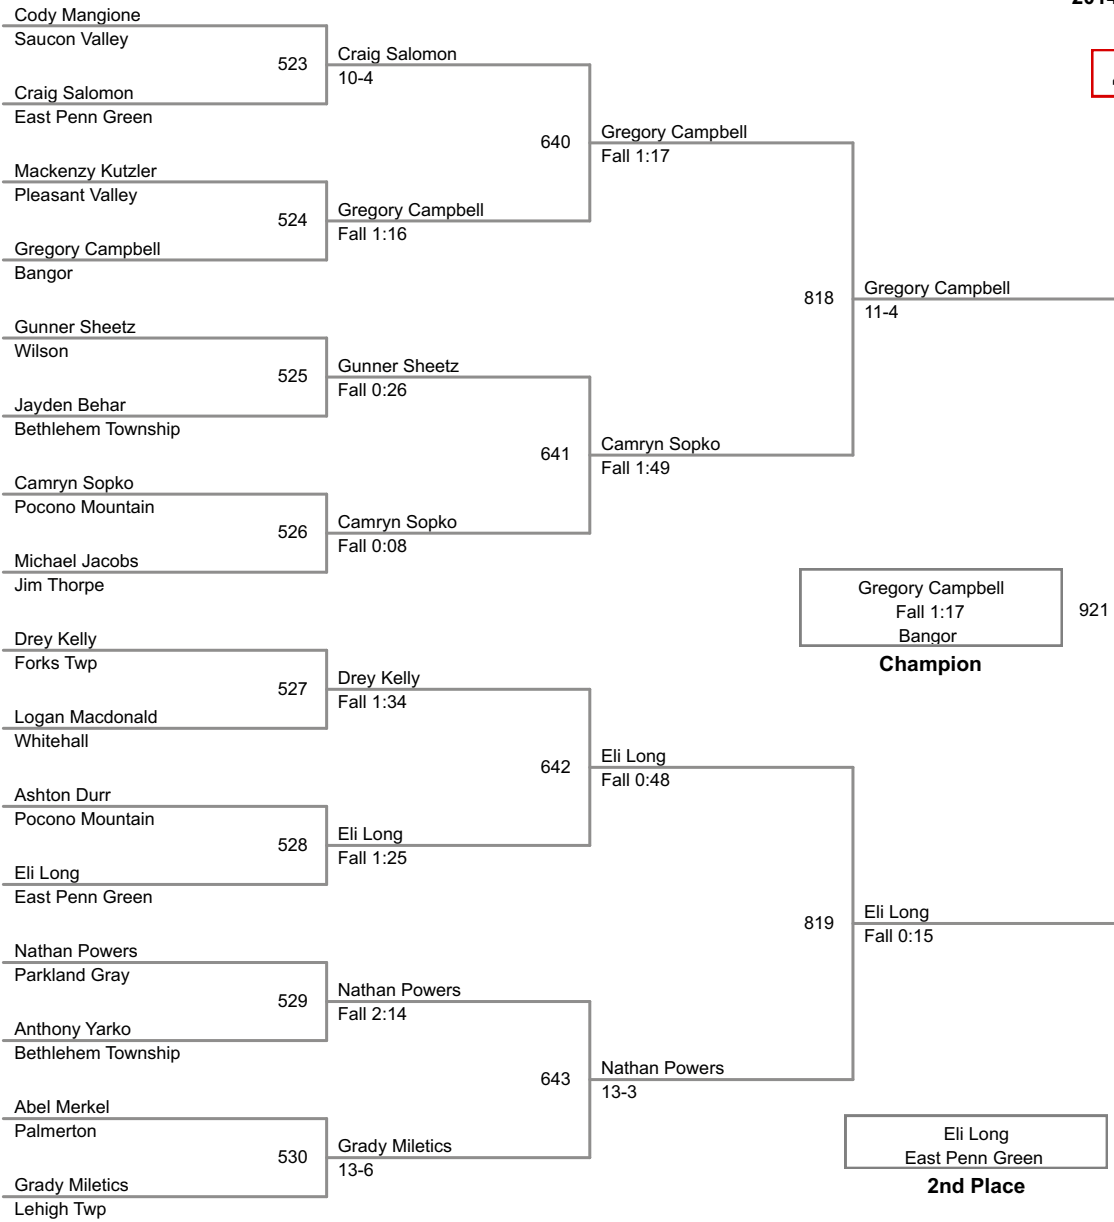

28A Lbs

2014 VEWL Exhibition
Afternoon

40P Lbs

41P Lbs

2014 VEWL Exhibition
Afternoon

42P Lbs

2014 VEWL Exhibition
Afternoon

43P Lbs