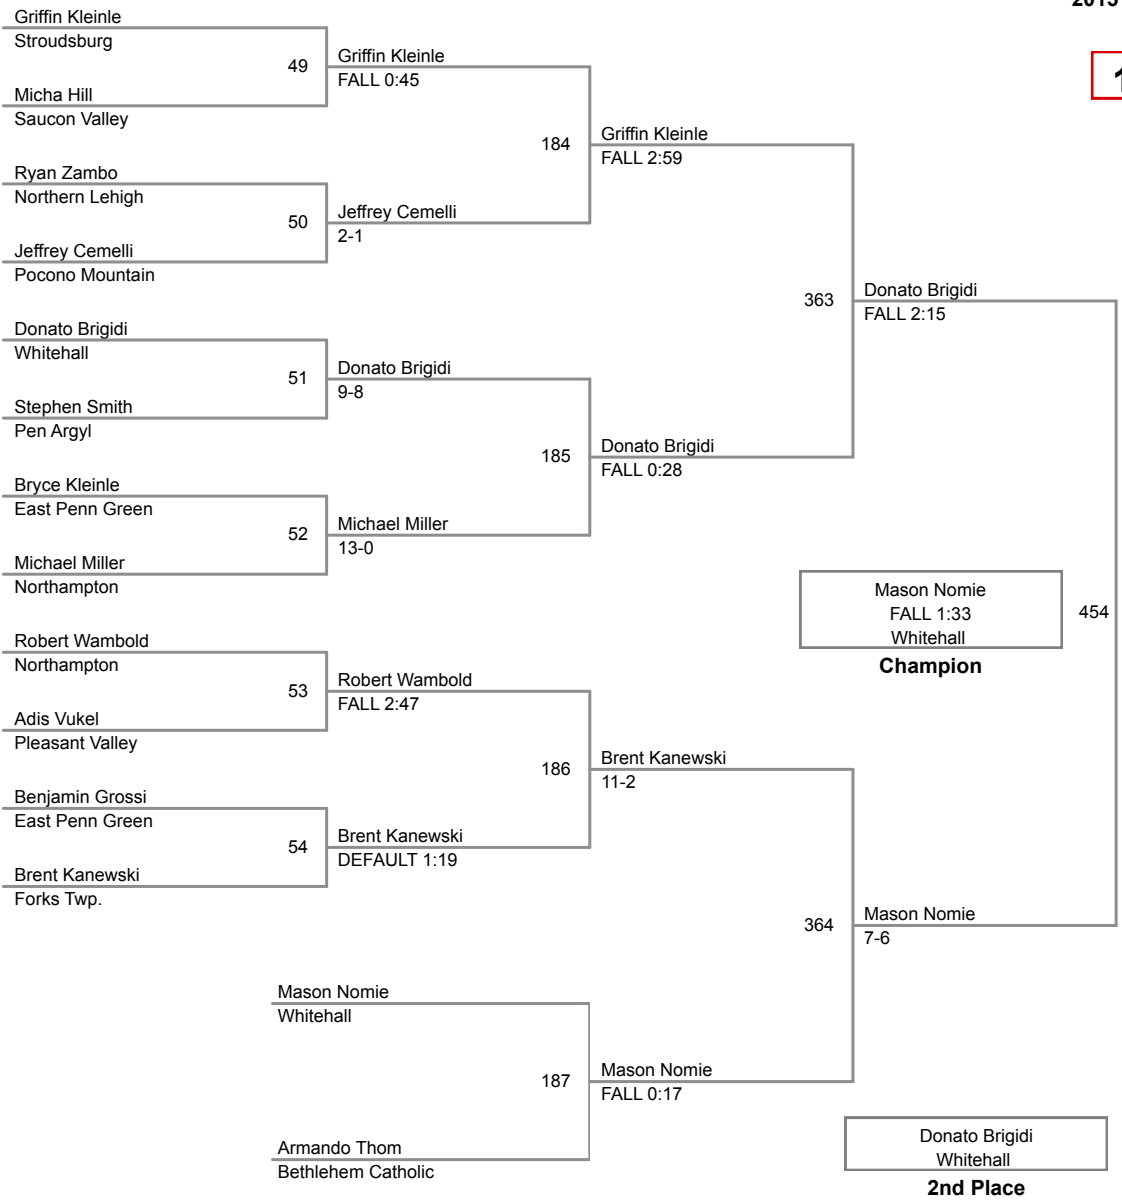

2015 VEWL Exhibition
Morning

14A Lbs

2015 VEWL Exhibition
Morning

15A Lbs

2015 VEWL Exhibition
Morning

16A Lbs

2015 VEWL Exhibition
Morning

17A Lbs