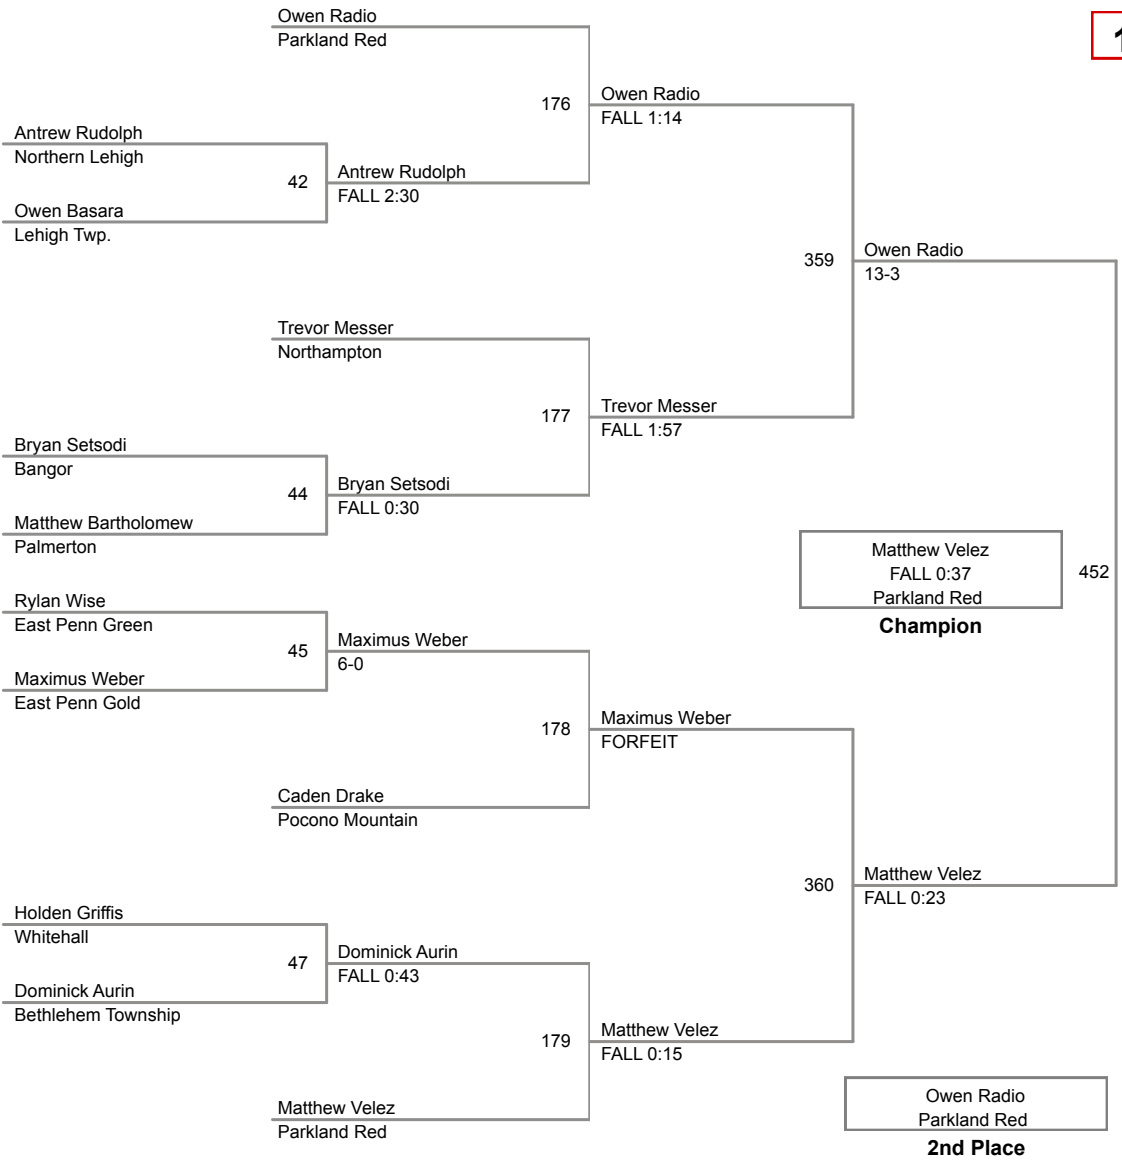

2015 VEWL Exhibition
Morning

15A Lbs