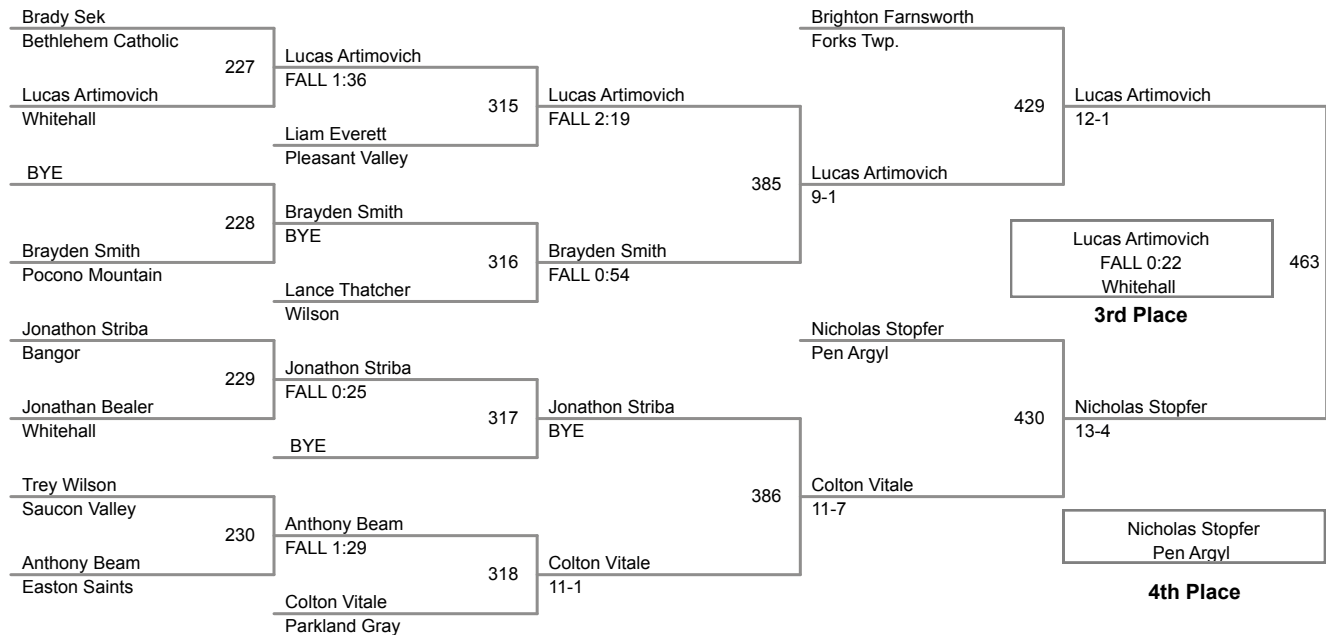

18A Lbs

2015 VEWL Exhibition
Morning

19A Lbs

20A Lbs

2015 VEWL Exhibition
Morning

21A Lbs

2015 VEWL Exhibition
Morning

22A Lbs