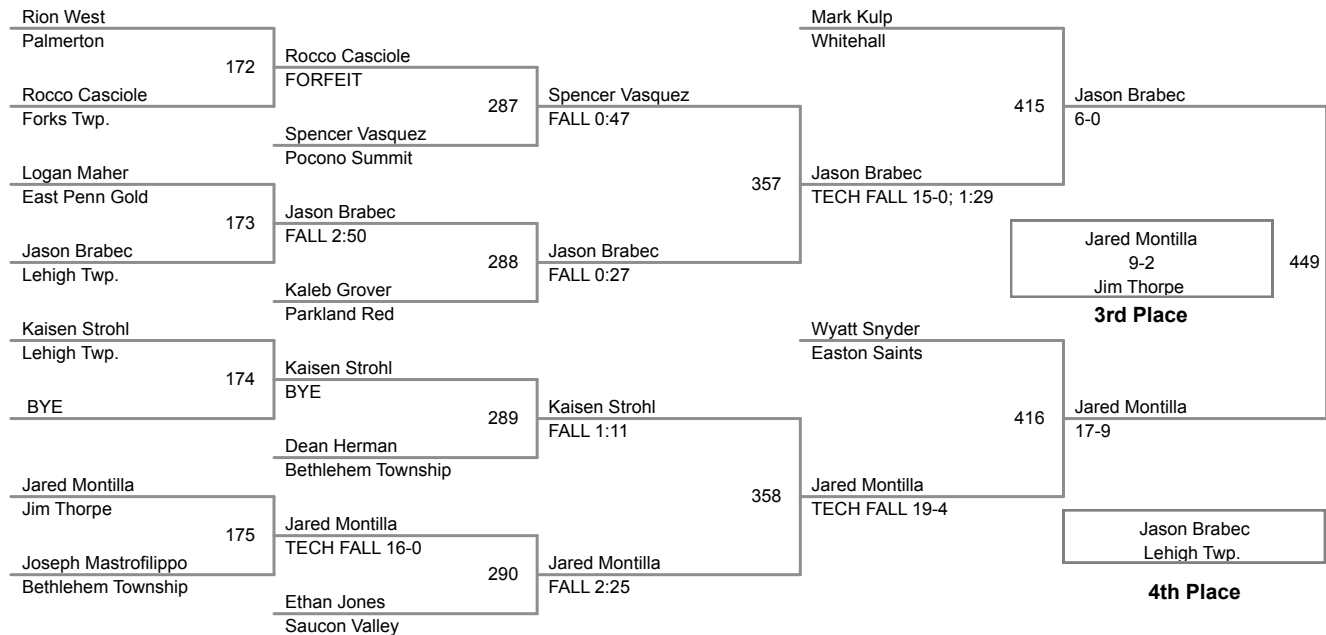

2015 VEWL Exhibition
Morning

14A Lbs