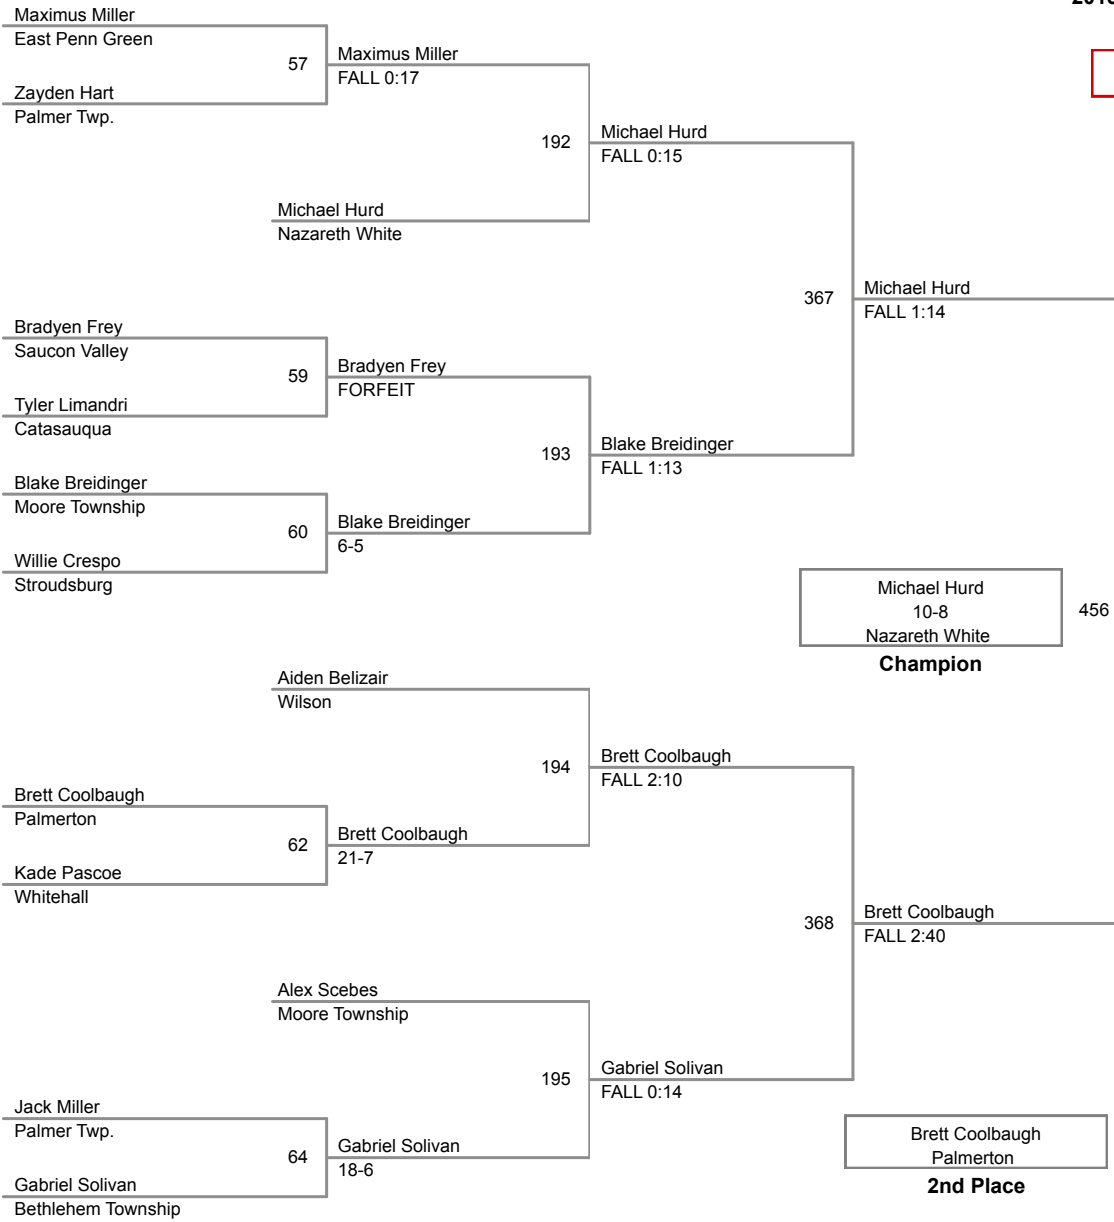

2015 VEWL Exhibition
Morning

14A Lbs

2015 VEWL Exhibition
Morning

15A Lbs

2015 VEWL Exhibition
Morning

16A Lbs

2015 VEWL Exhibition
Morning

17A Lbs