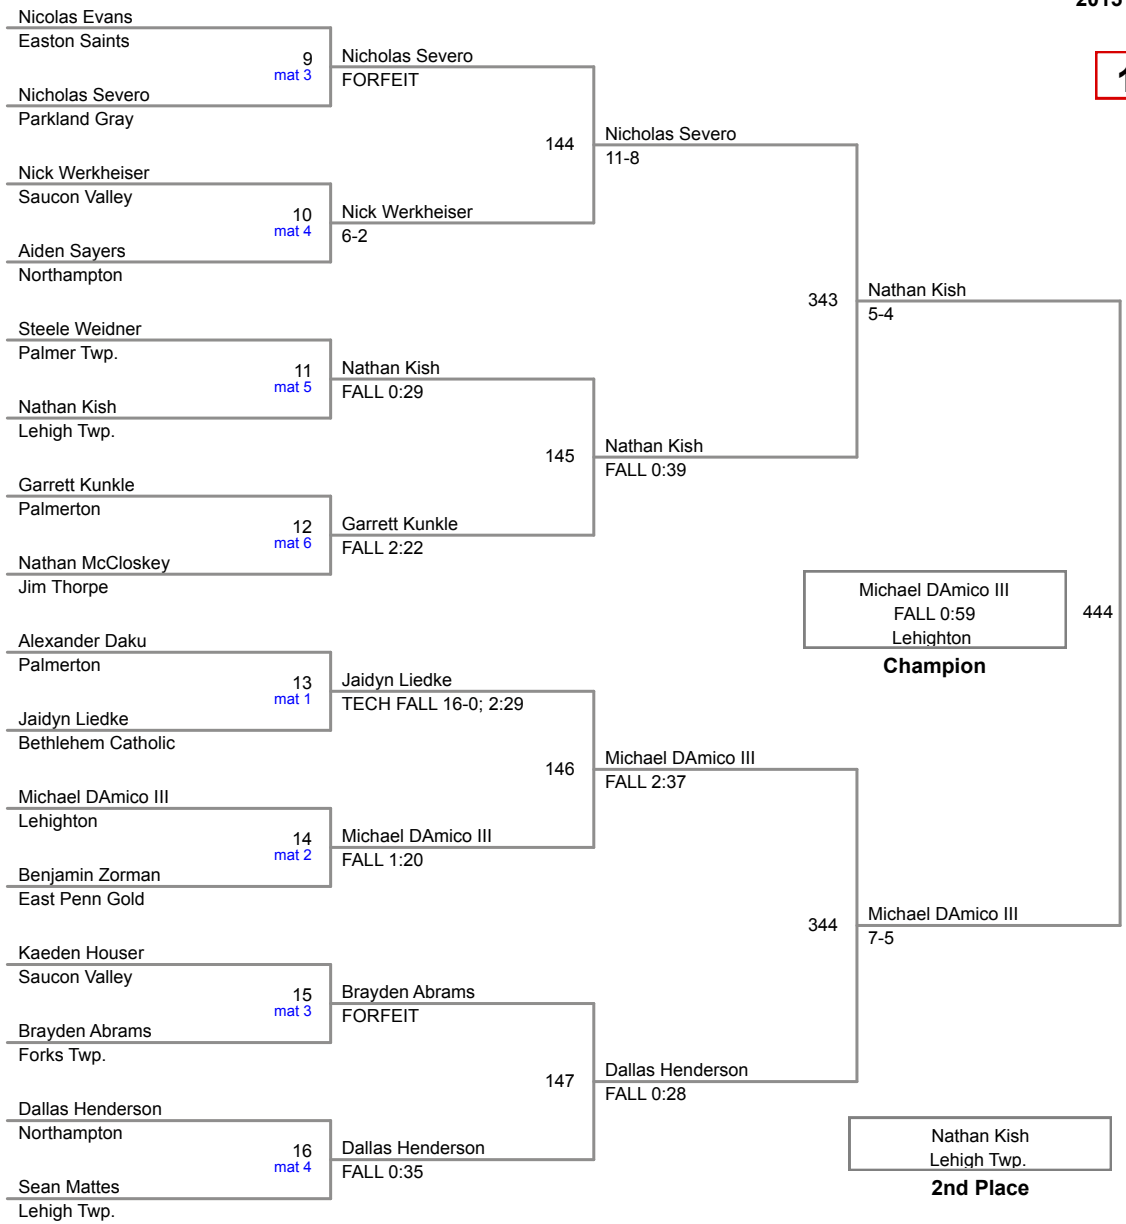

2015 VEWL Exhibition
Morning

10A Lbs

2015 VEWL Exhibition
Morning

11A Lbs

2015 VEWL Exhibition
Morning

12A Lbs

2015 VEWL Exhibition
Morning

13A Lbs