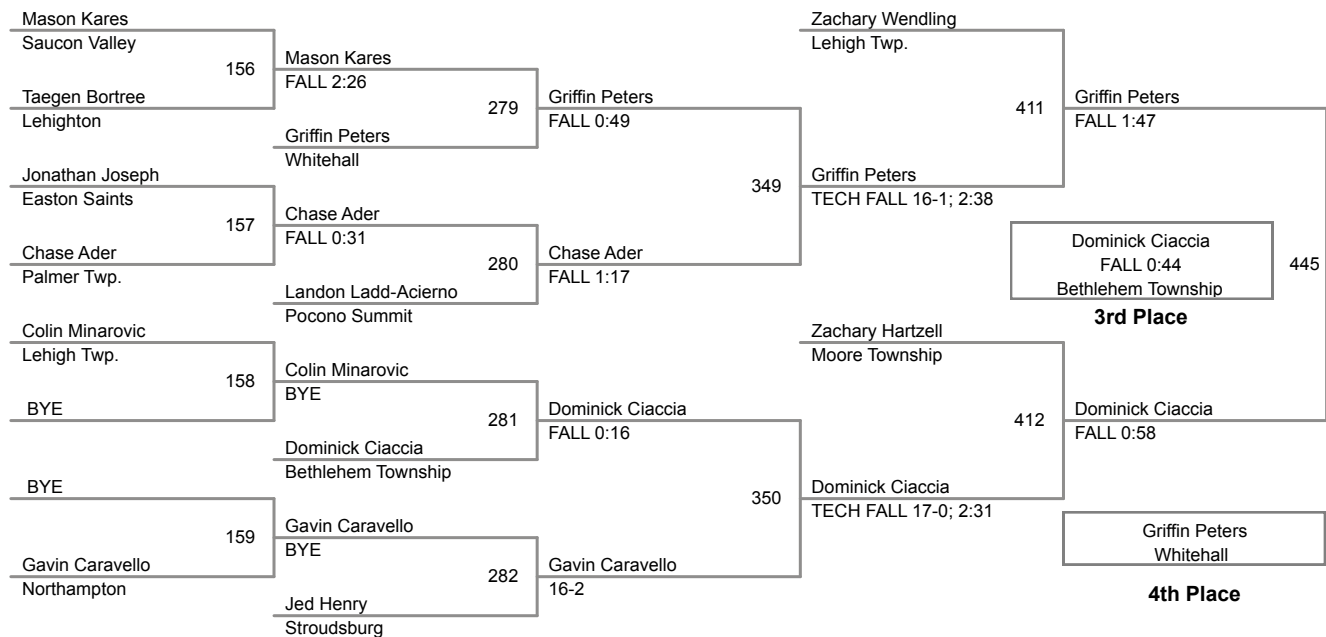

2015 VEWL Exhibition
Morning

10A Lbs

2015 VEWL Exhibition
Morning

11A Lbs

2015 VEWL Exhibition
Morning

12A Lbs

2015 VEWL Exhibition
Morning

13A Lbs