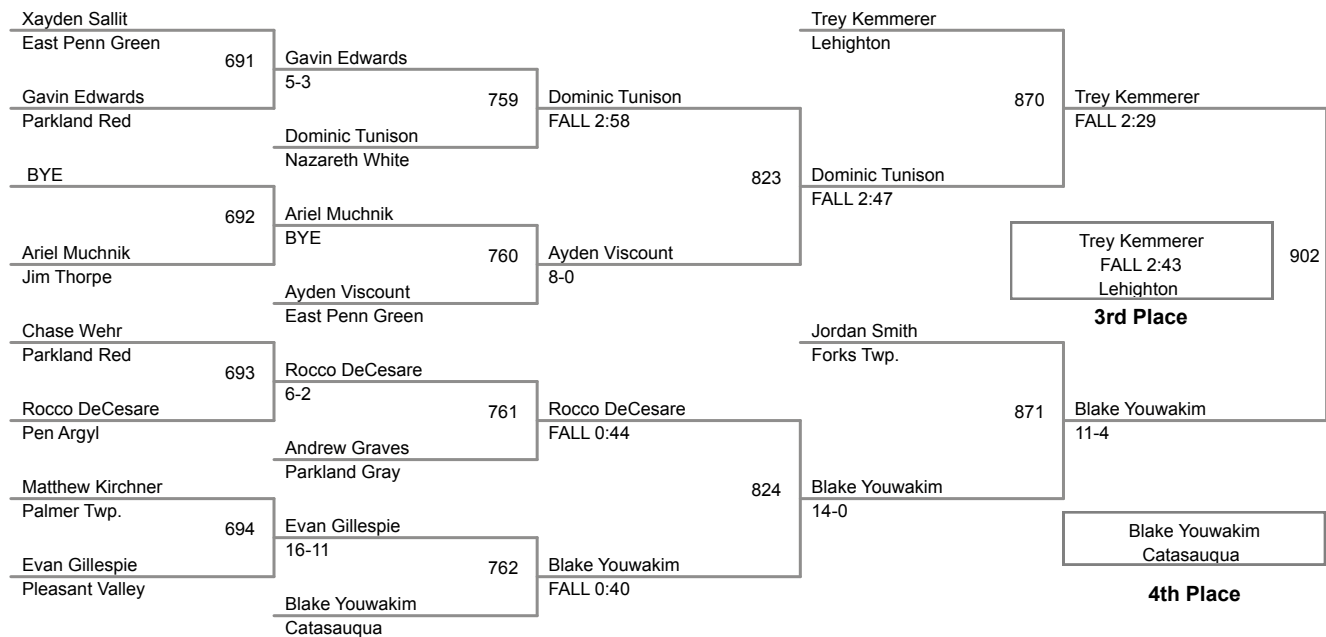

2015 VEWL Exhibition
Afternoon

45P Lbs

46P Lbs

47P Lbs

48P Lbs

49P Lbs

2015 VEWL Exhibition
Afternoon

50P Lbs