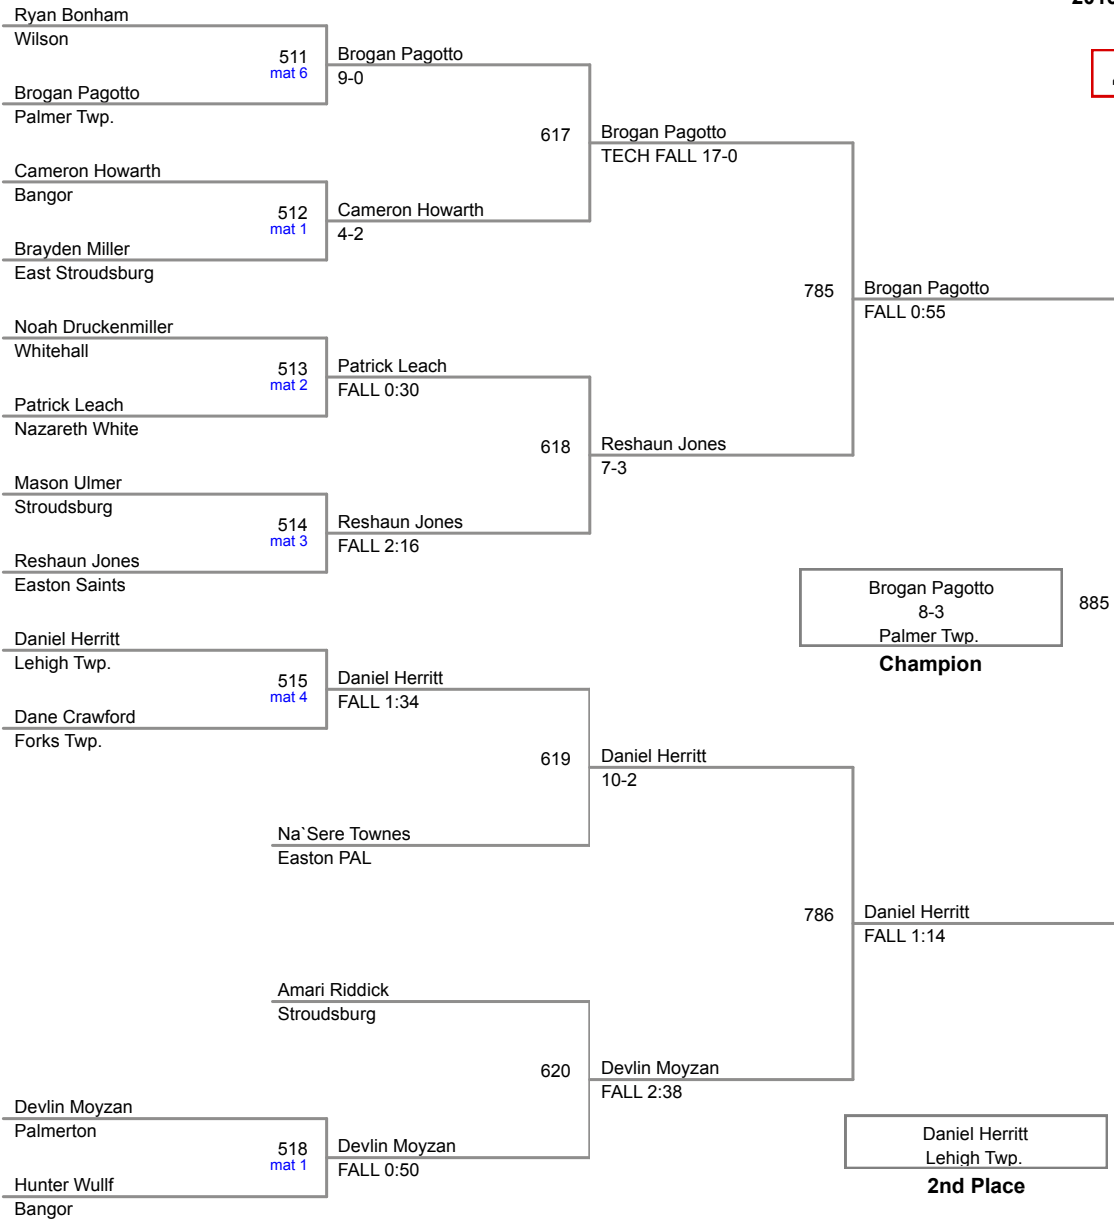

2015 VEWL Exhibition
Afternoon

41P Lbs