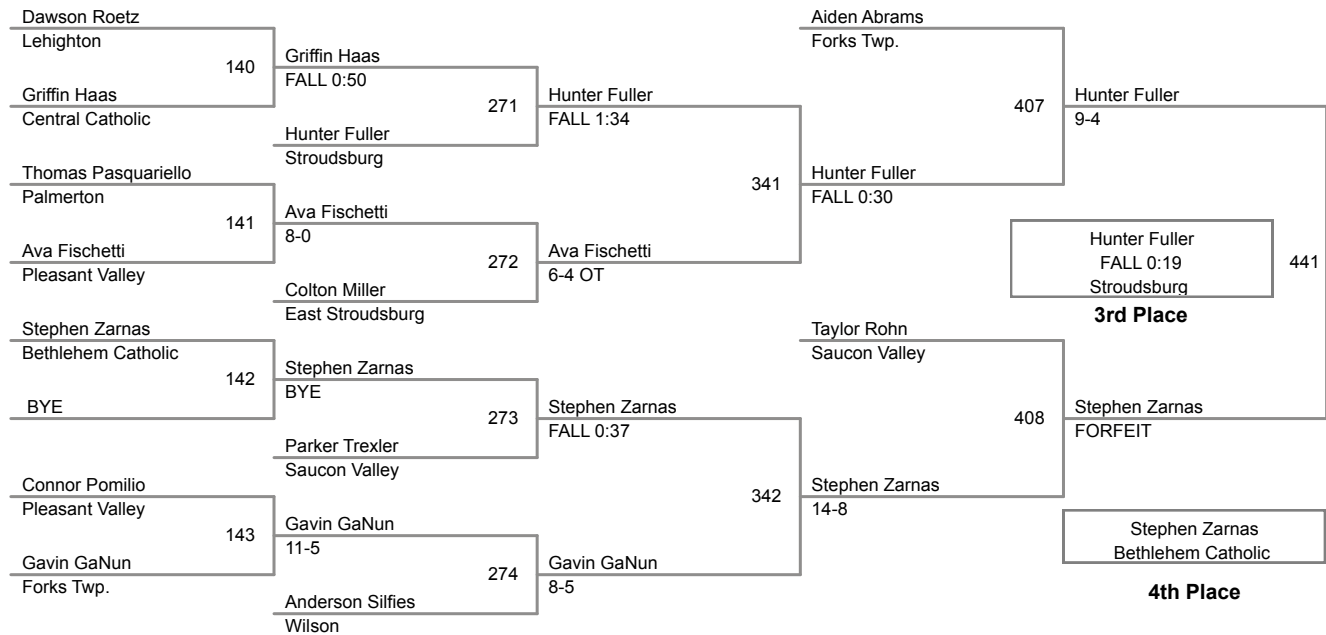

2015 VEWL Exhibition
Morning

10A Lbs

2015 VEWL Exhibition
Morning

11A Lbs

2015 VEWL Exhibition
Morning

12A Lbs

2015 VEWL Exhibition
Morning

13A Lbs