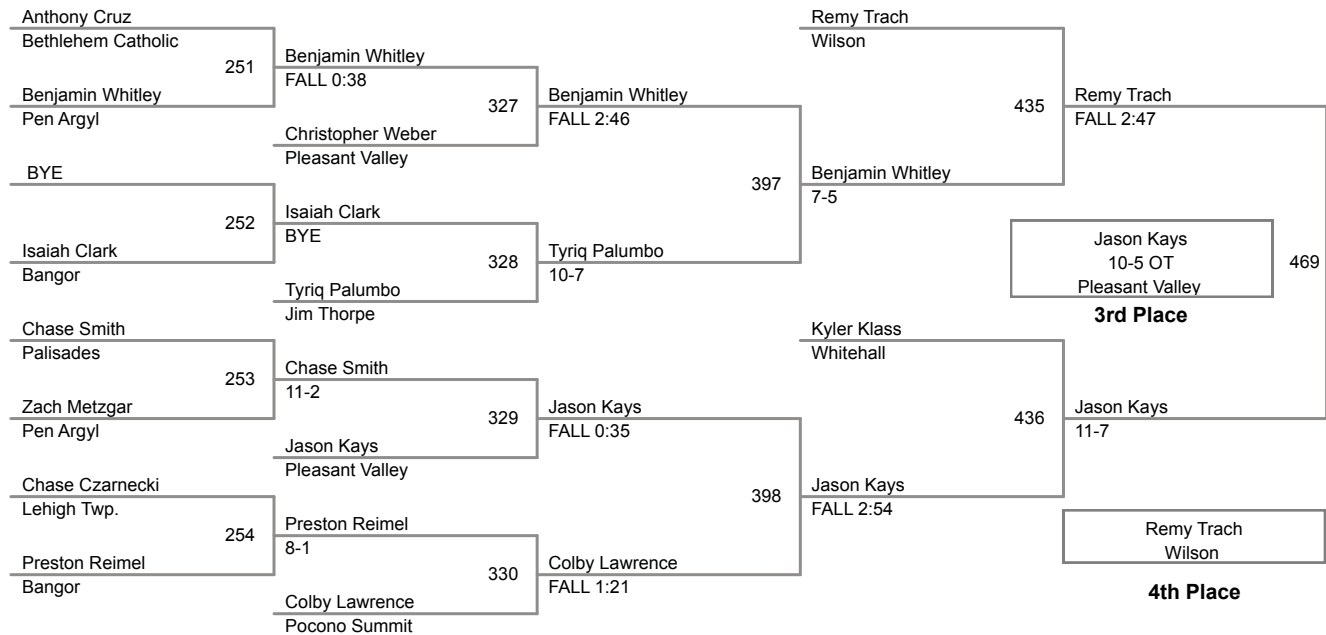

2015 VEWL Exhibition
Morning

24A Lbs