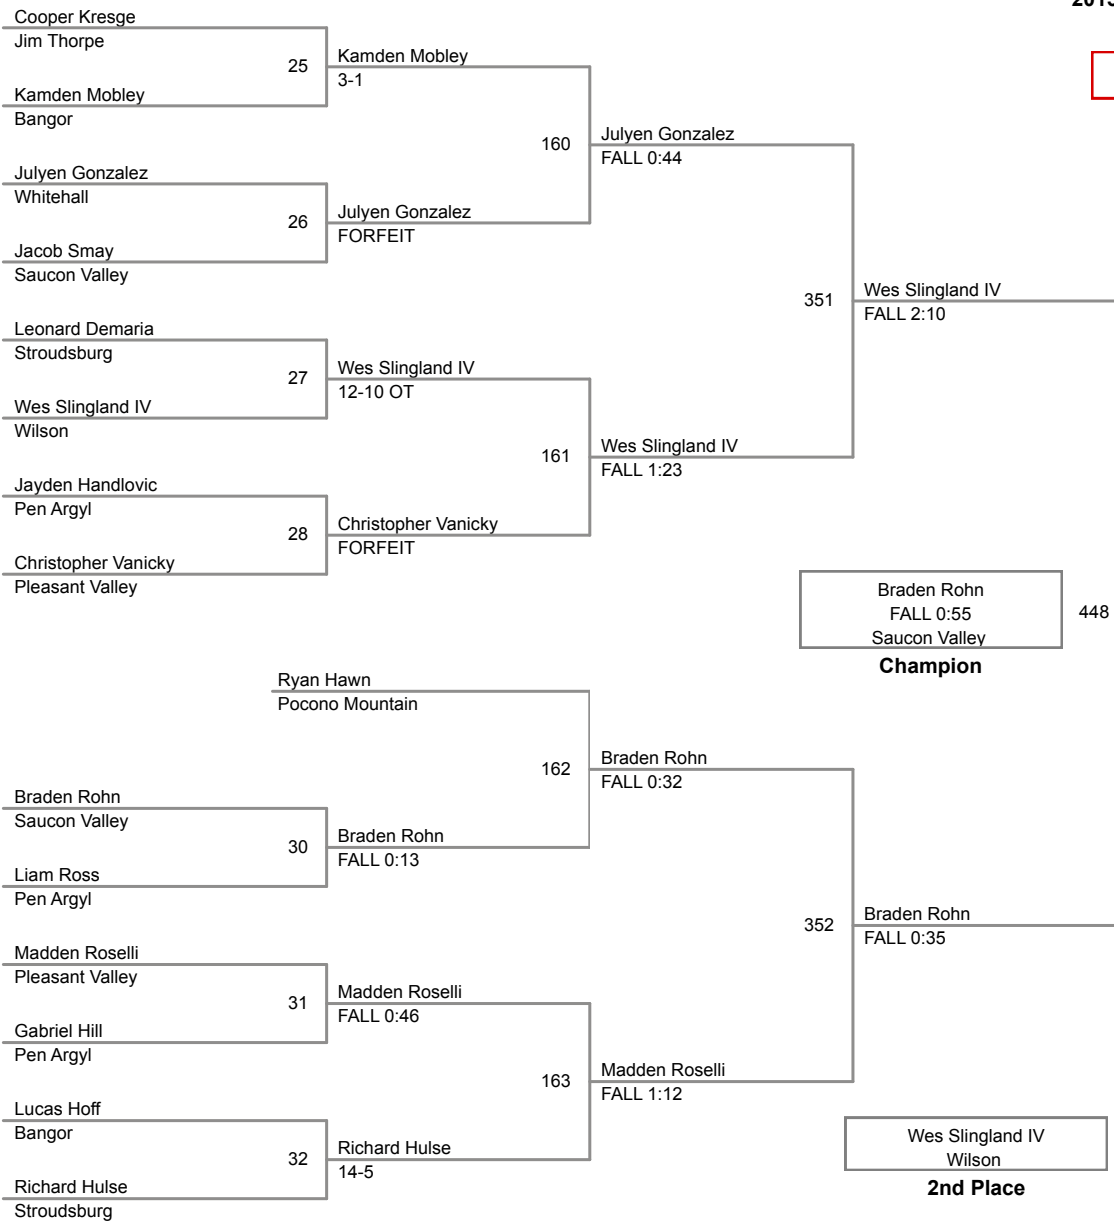

2015 VEWL Exhibition
Morning

10A Lbs

2015 VEWL Exhibition
Morning

11A Lbs

2015 VEWL Exhibition
Morning

12A Lbs

2015 VEWL Exhibition
Morning

13A Lbs