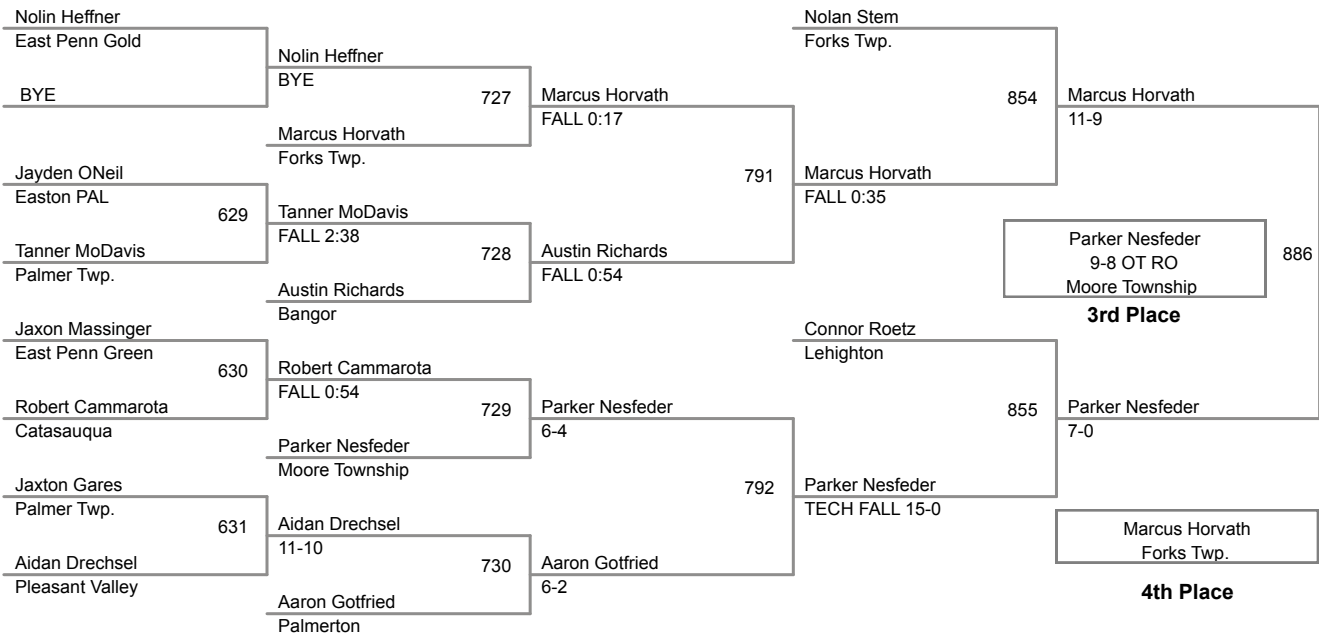

40P Lbs

2015 VEWL Exhibition
Afternoon

41P Lbs

42P Lbs

2015 VEWL Exhibition
Afternoon

43P Lbs

2015 VEWL Exhibition
Afternoon

44P Lbs