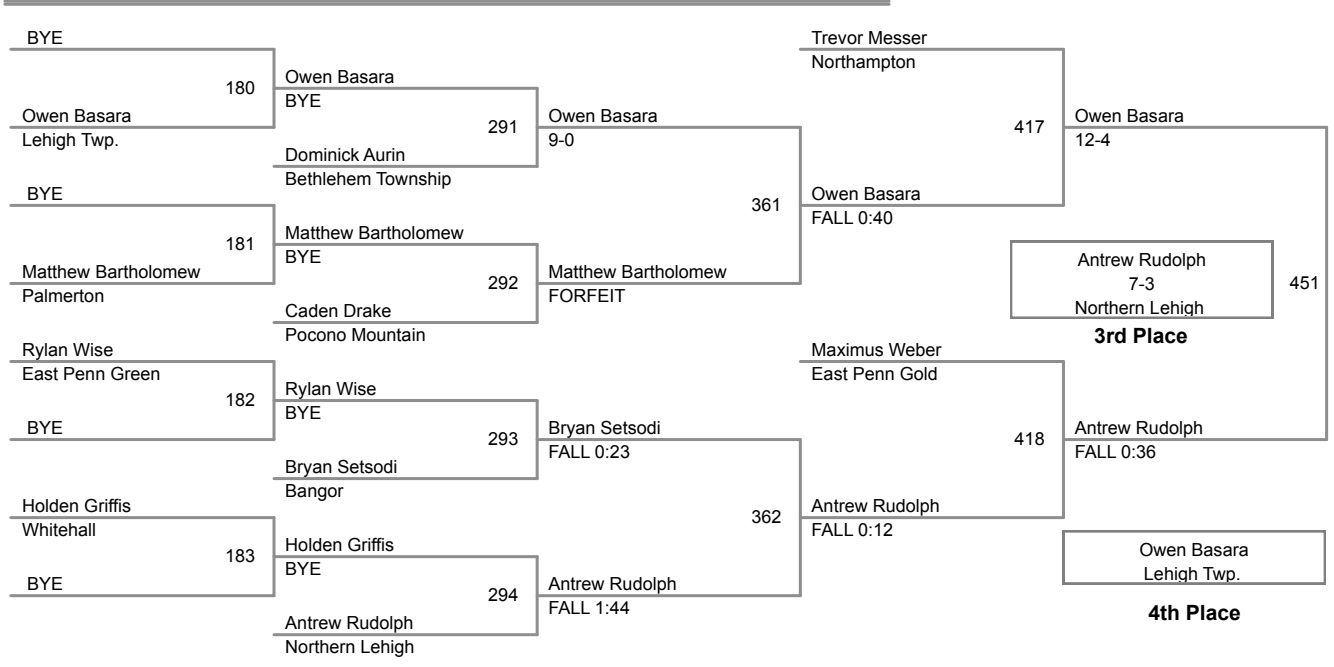

2015 VEWL Exhibition
Morning

15A Lbs