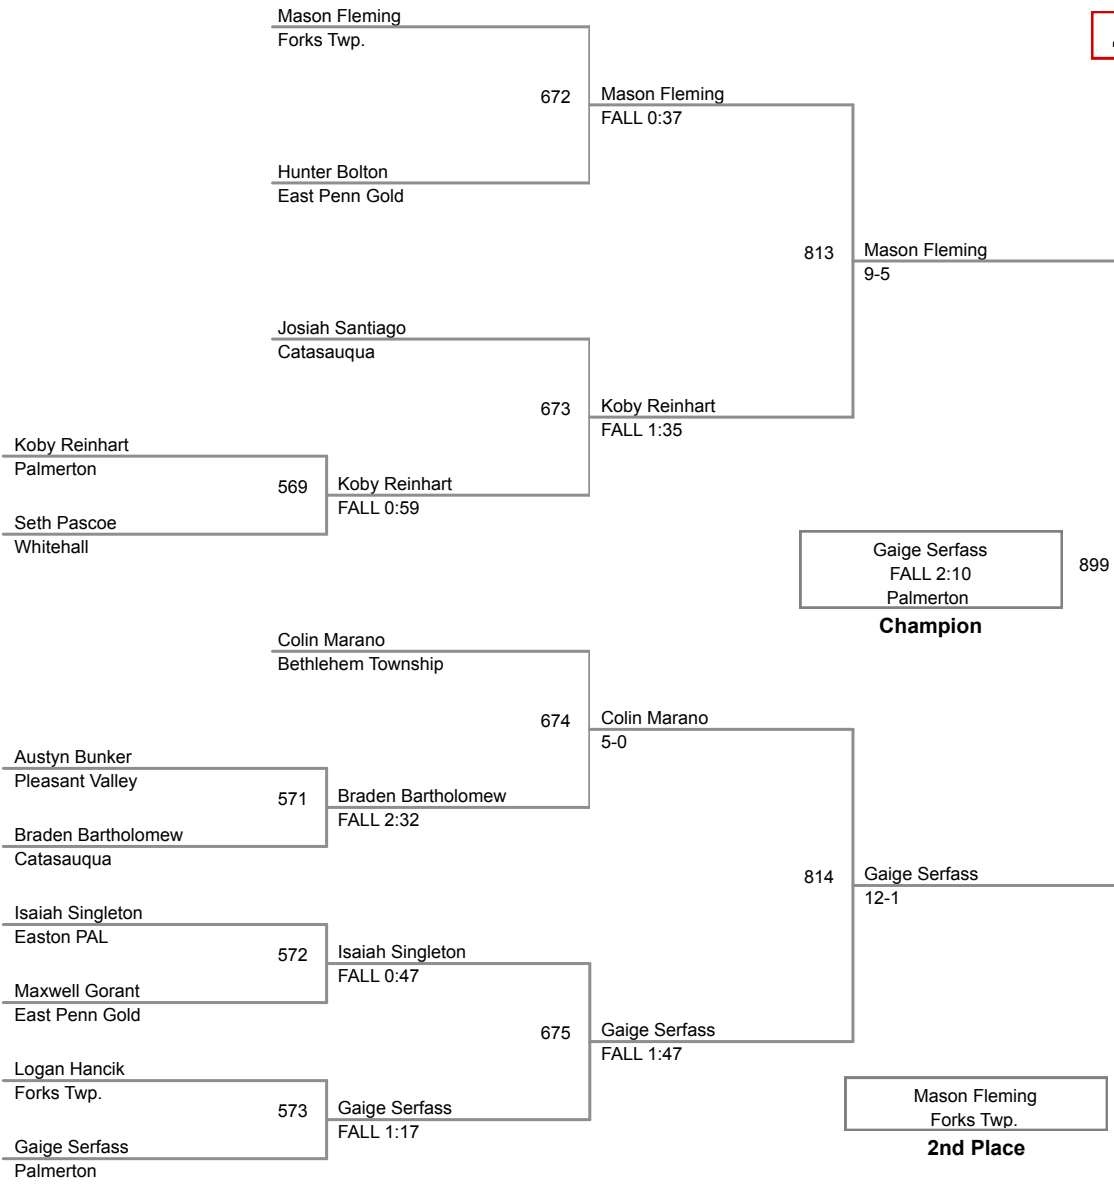

2015 VEWL Exhibition
Afternoon

45P Lbs

46P Lbs

47P Lbs

48P Lbs

49P Lbs

2015 VEWL Exhibition
Afternoon

50P Lbs