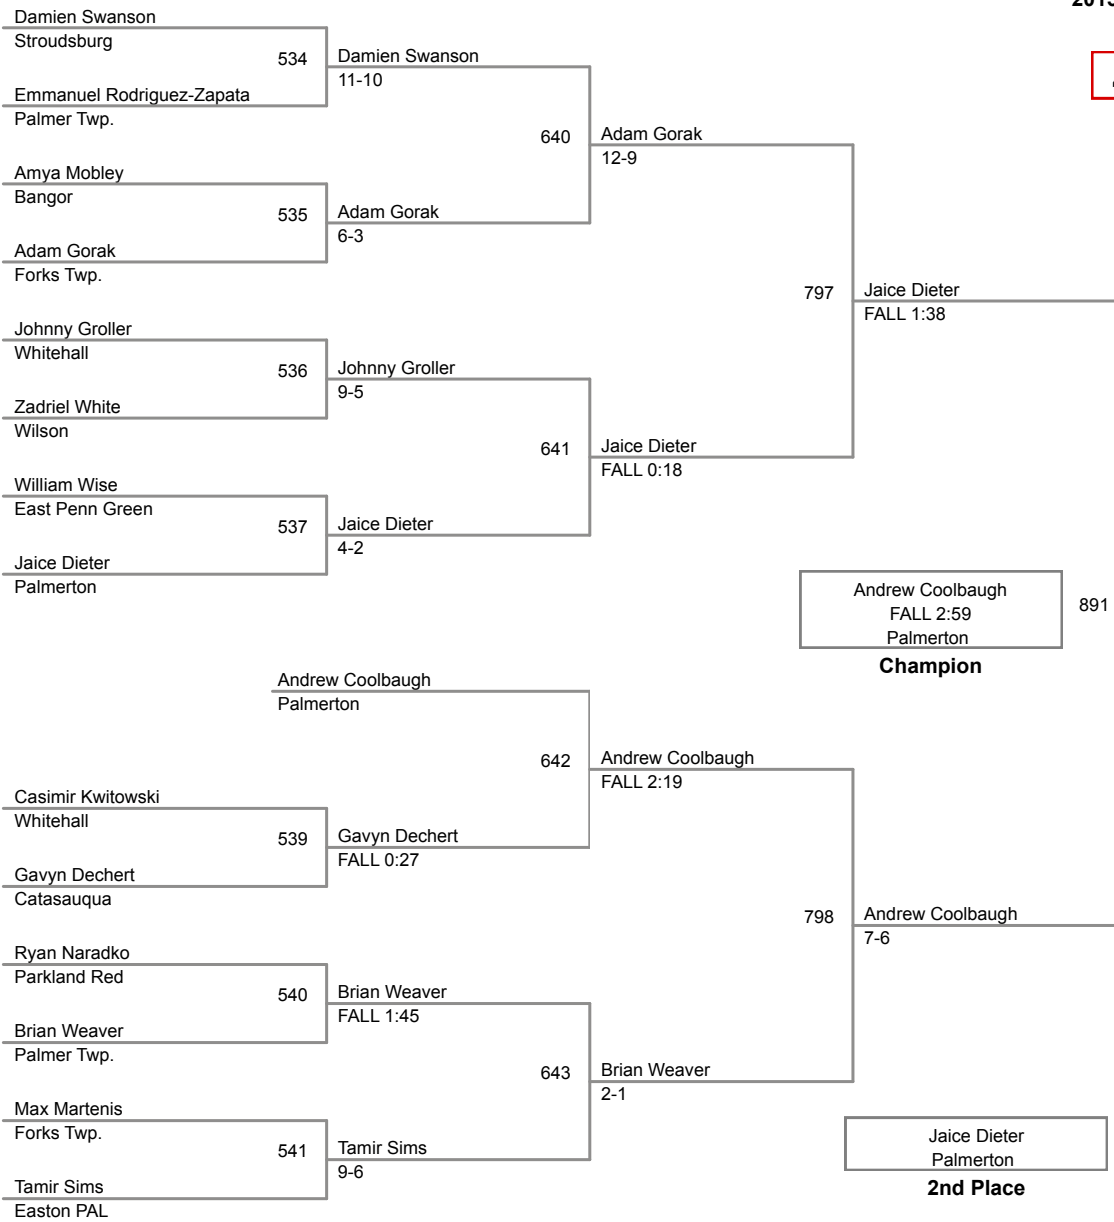

40P Lbs

2015 VEWL Exhibition
Afternoon

41P Lbs

42P Lbs

2015 VEWL Exhibition
Afternoon

43P Lbs

2015 VEWL Exhibition
Afternoon

44P Lbs