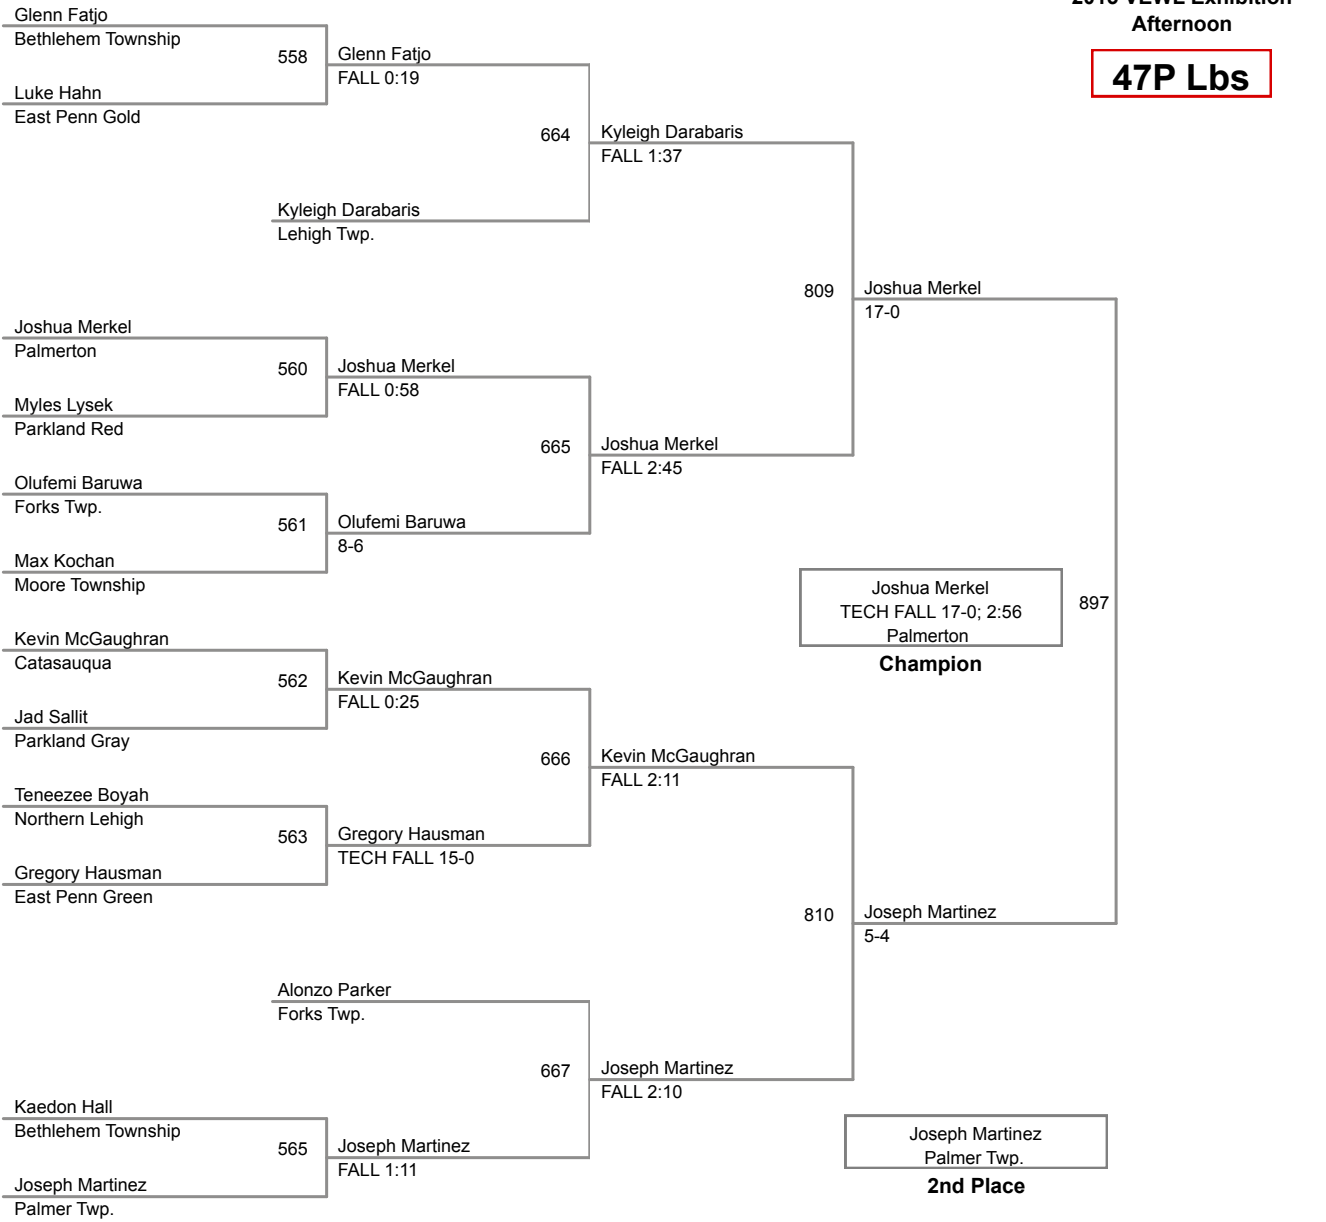

2015 VEWL Exhibition
Afternoon

45P Lbs

46P Lbs

47P Lbs

48P Lbs

49P Lbs

2015 VEWL Exhibition
Afternoon

50P Lbs