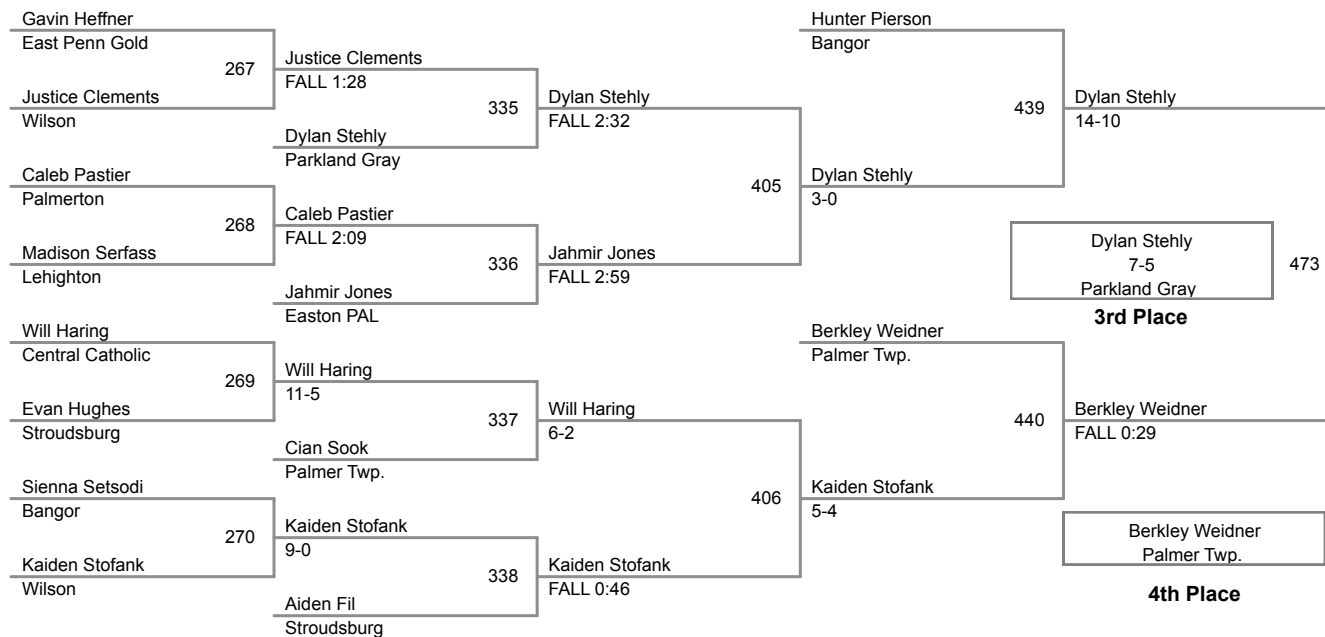

2015 VEWL Exhibition
Morning

23A Lbs

2015 VEWL Exhibition
Morning

24A Lbs

2015 VEWL Exhibition
Morning

25A Lbs

2015 VEWL Exhibition
Morning

26A Lbs