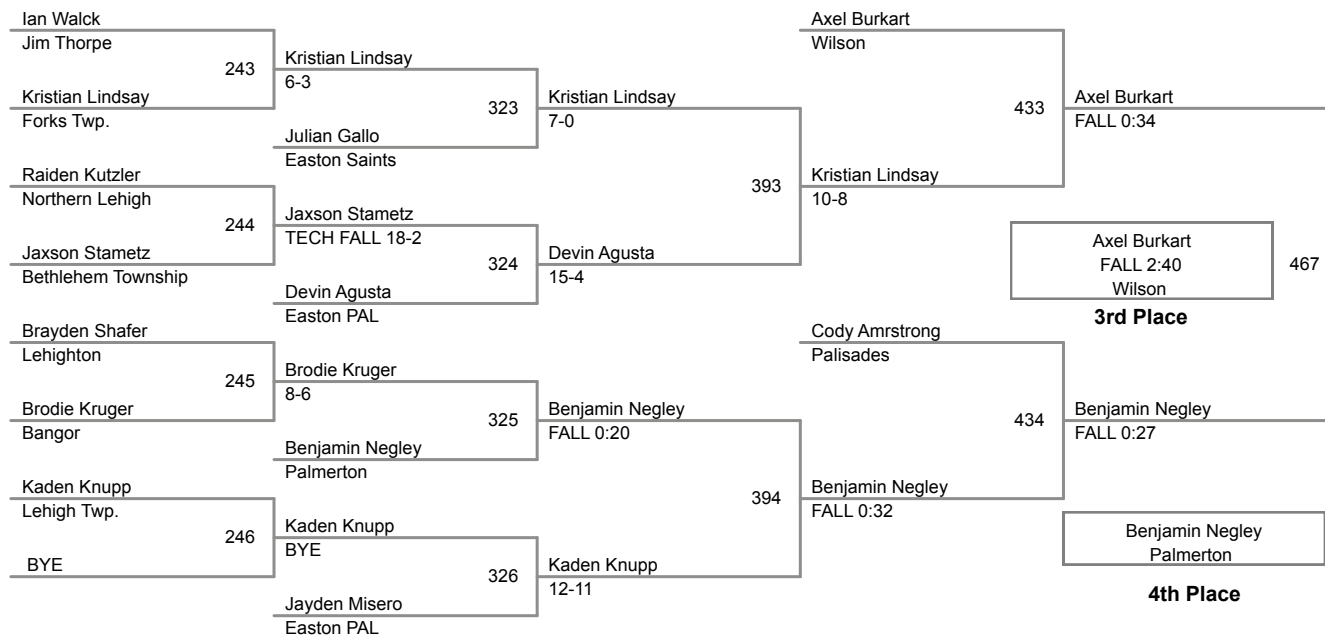

2015 VEWL Exhibition
Morning

23A Lbs