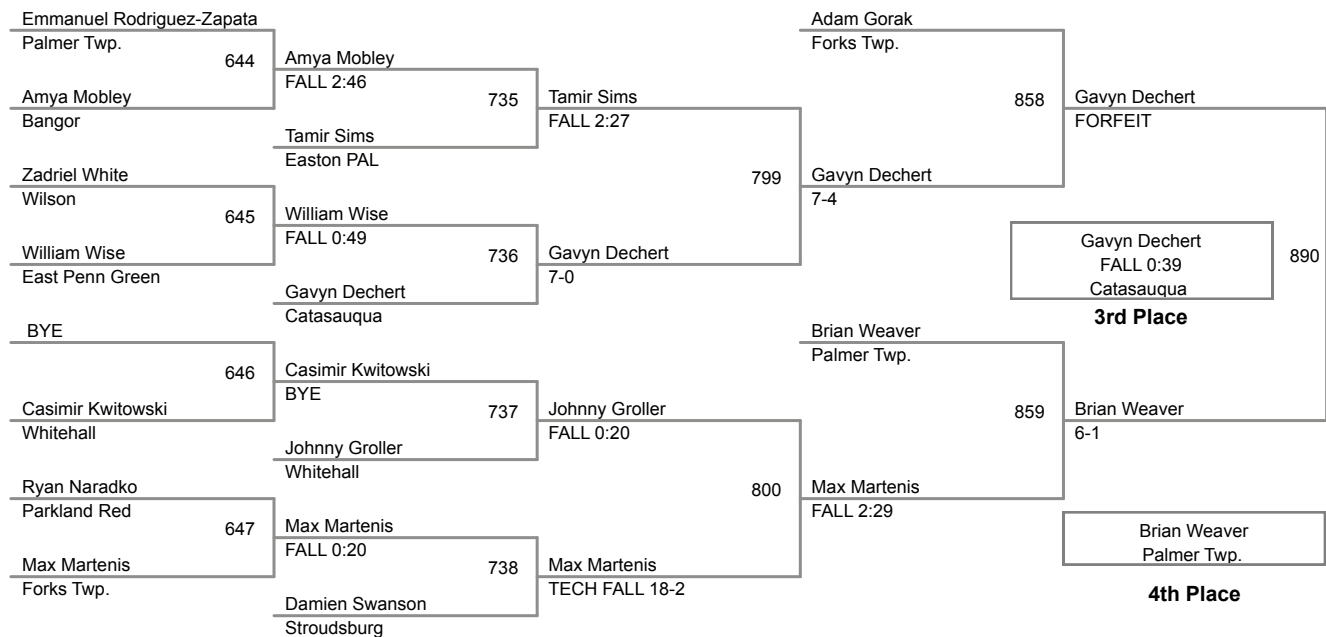

40P Lbs

2015 VEWL Exhibition
Afternoon

41P Lbs

42P Lbs

2015 VEWL Exhibition
Afternoon

43P Lbs

2015 VEWL Exhibition
Afternoon

44P Lbs