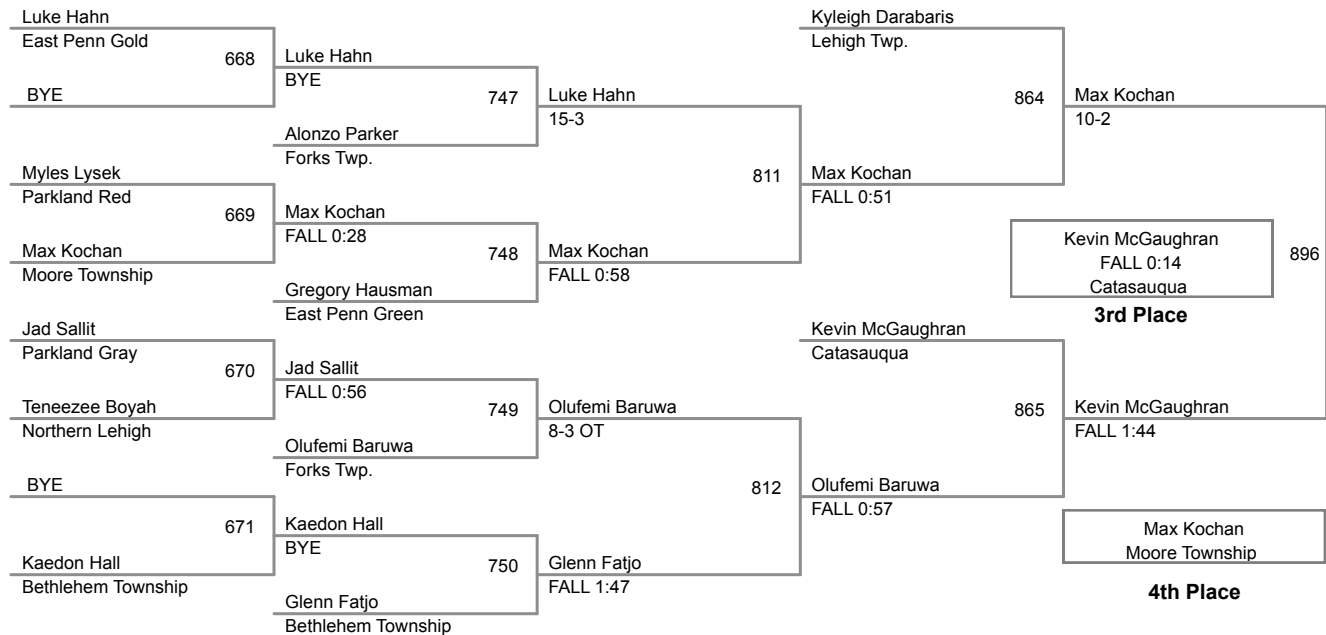

2015 VEWL Exhibition
Afternoon

45P Lbs

46P Lbs

47P Lbs

48P Lbs

49P Lbs

2015 VEWL Exhibition
Afternoon

50P Lbs