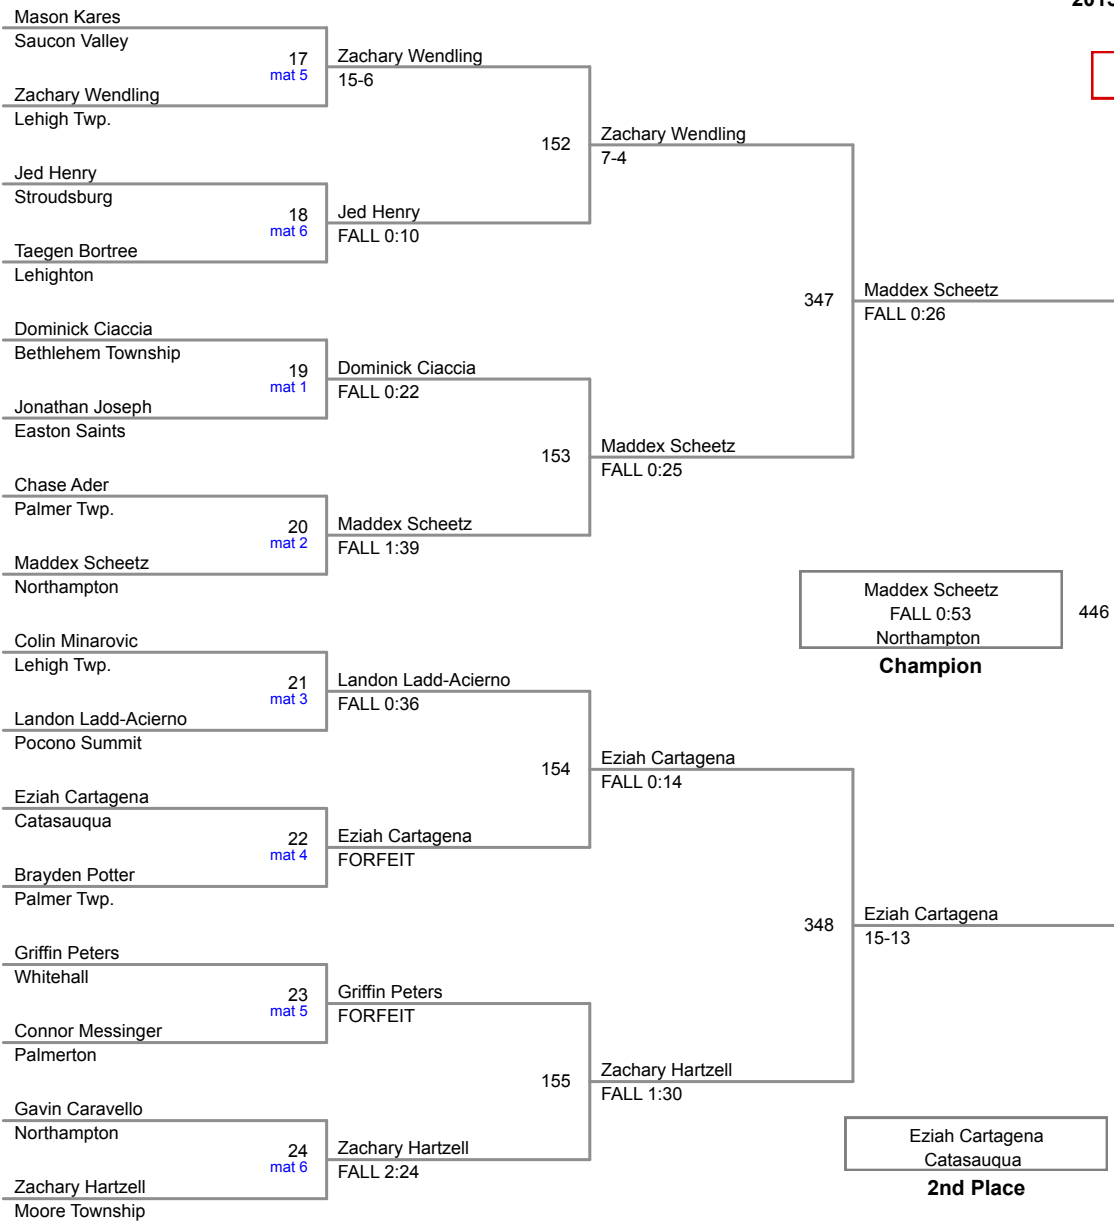

2015 VEWL Exhibition
Morning

10A Lbs

2015 VEWL Exhibition
Morning

11A Lbs

2015 VEWL Exhibition
Morning

12A Lbs

2015 VEWL Exhibition
Morning

13A Lbs