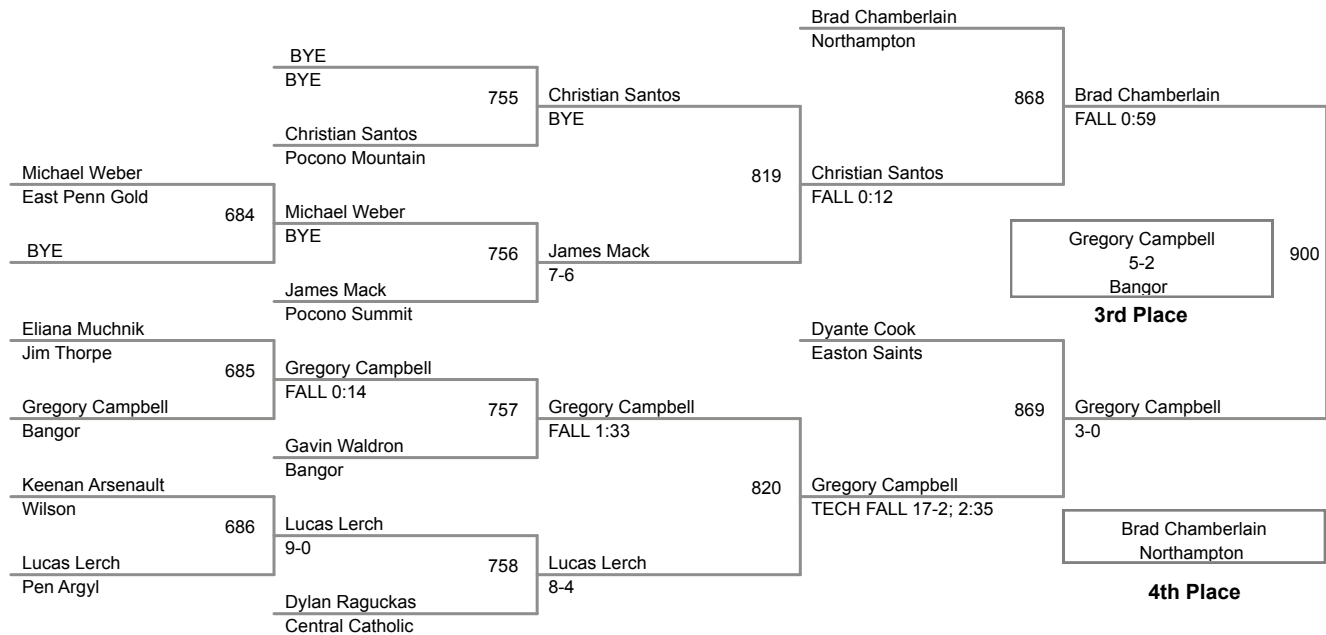

2015 VEWL Exhibition
Afternoon

45P Lbs

46P Lbs

47P Lbs

48P Lbs

49P Lbs

2015 VEWL Exhibition
Afternoon

50P Lbs