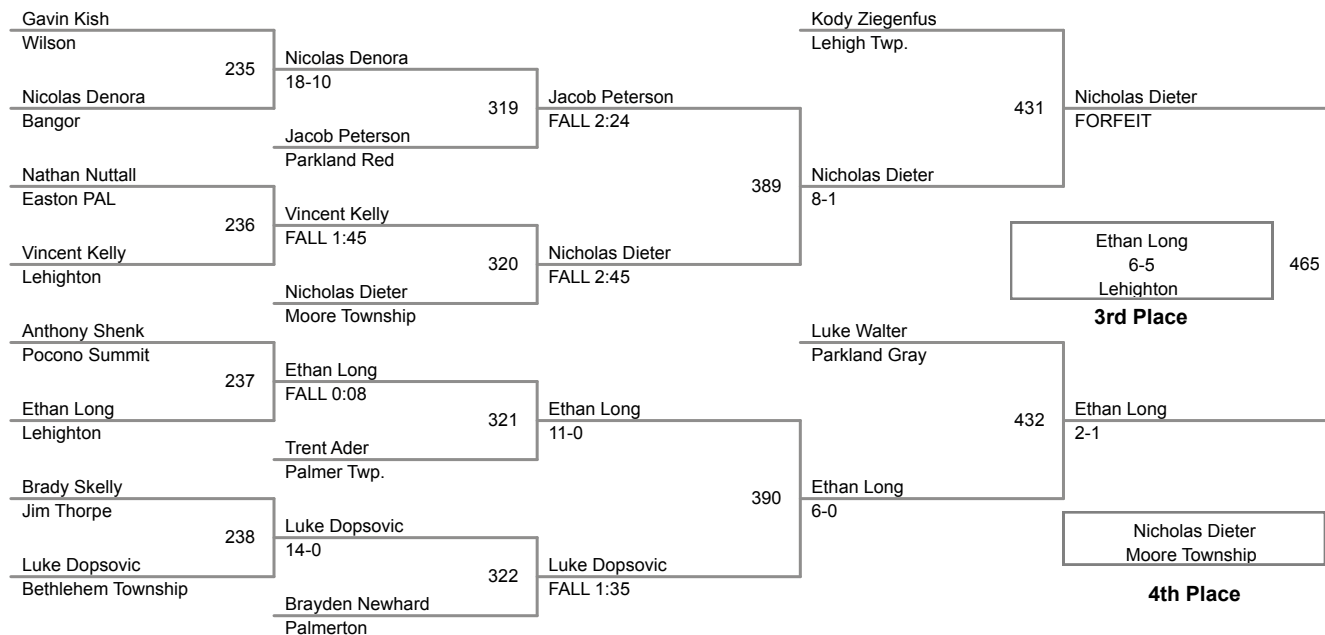

18A Lbs

2015 VEWL Exhibition
Morning

19A Lbs

20A Lbs

2015 VEWL Exhibition
Morning

21A Lbs

2015 VEWL Exhibition
Morning

22A Lbs