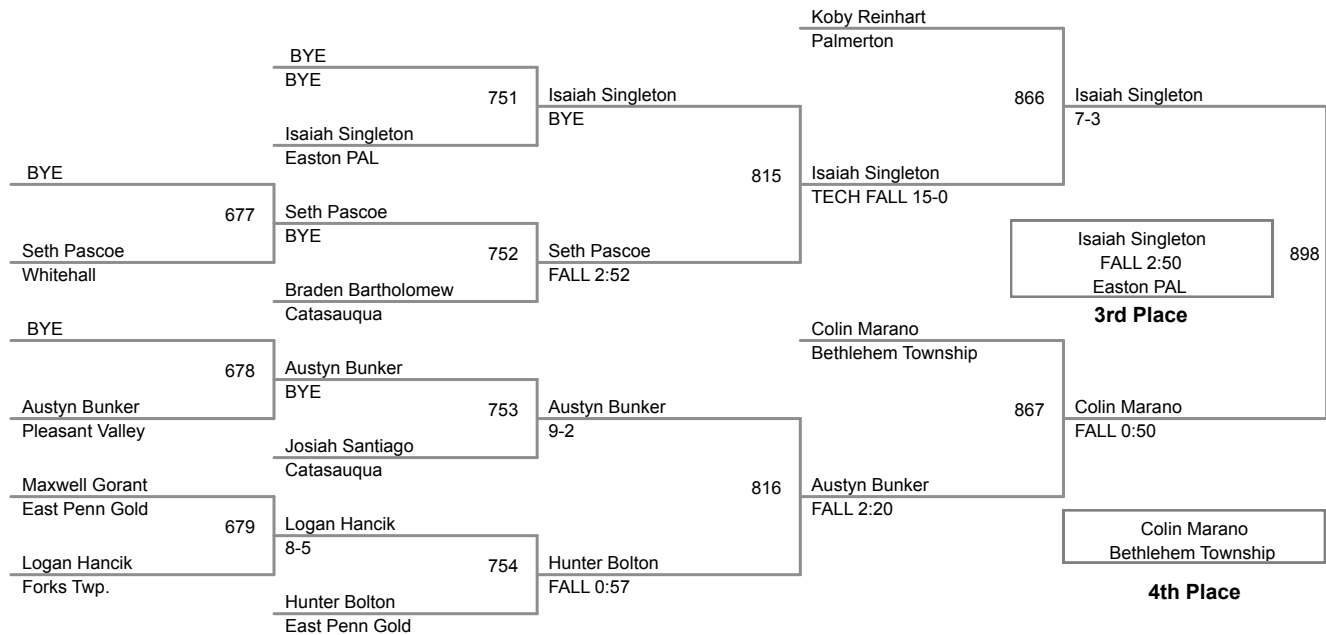

2015 VEWL Exhibition
Afternoon

45P Lbs

46P Lbs

47P Lbs

48P Lbs

49P Lbs

2015 VEWL Exhibition
Afternoon

50P Lbs