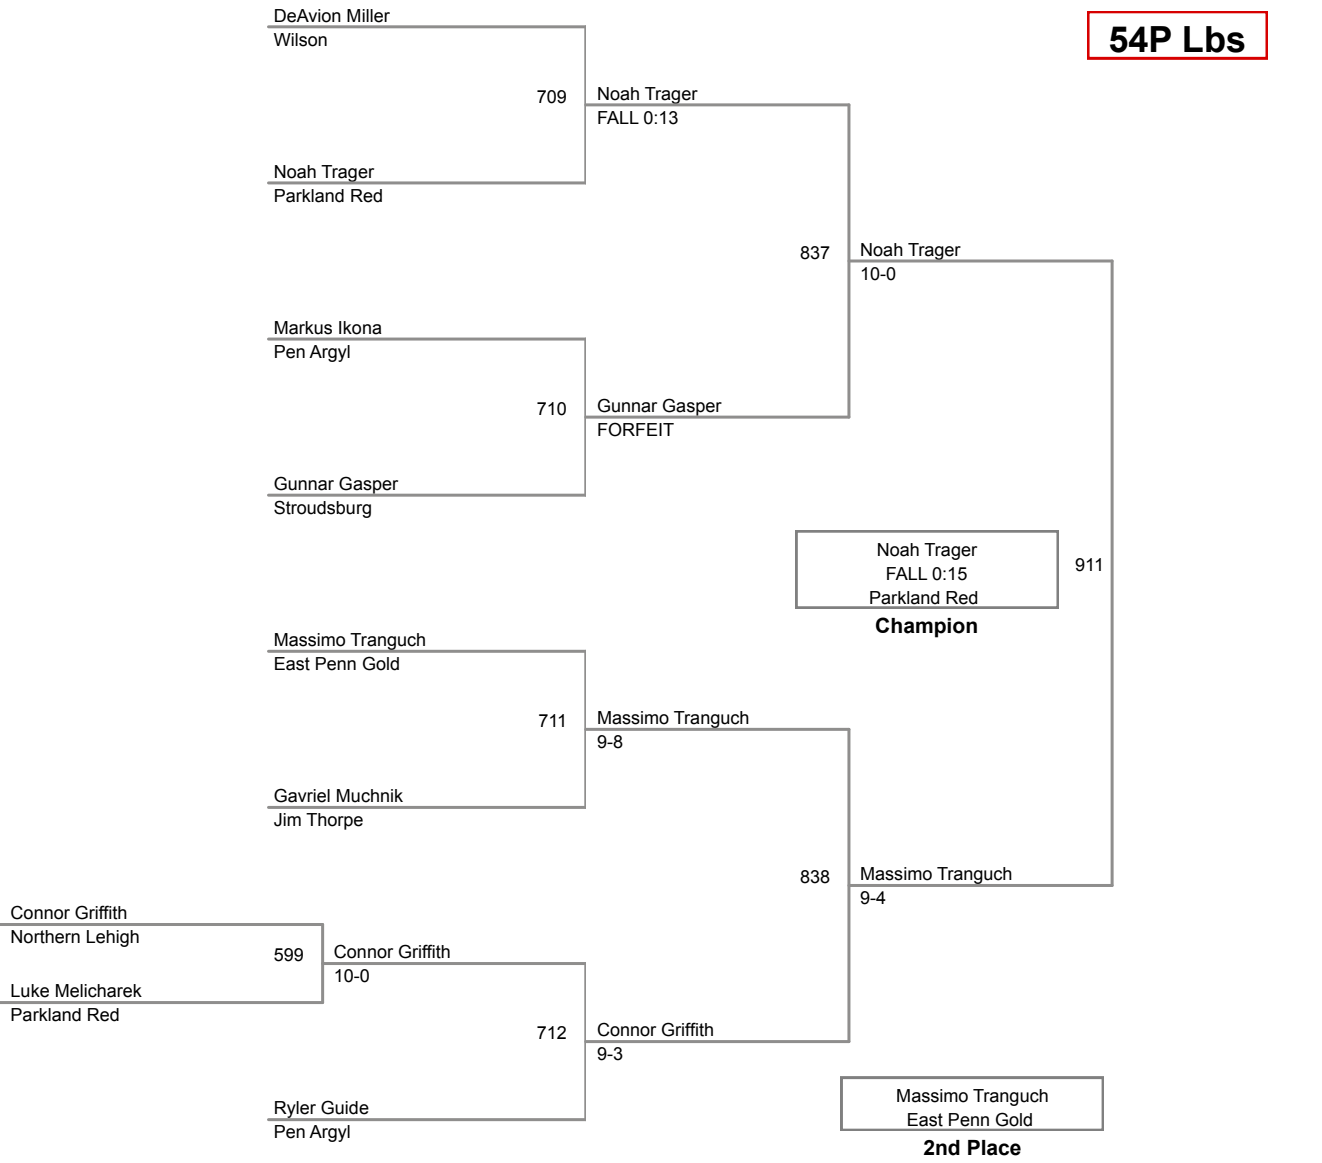

51P Lbs

52P Lbs

53P Lbs

54P Lbs

5 or 6 Participant Round Robin

www.escapesports.com ...[©Escape Sports, Inc.]... results.escapesports.com

2015 VEWL Exhibition
Afternoon

56P Lbs