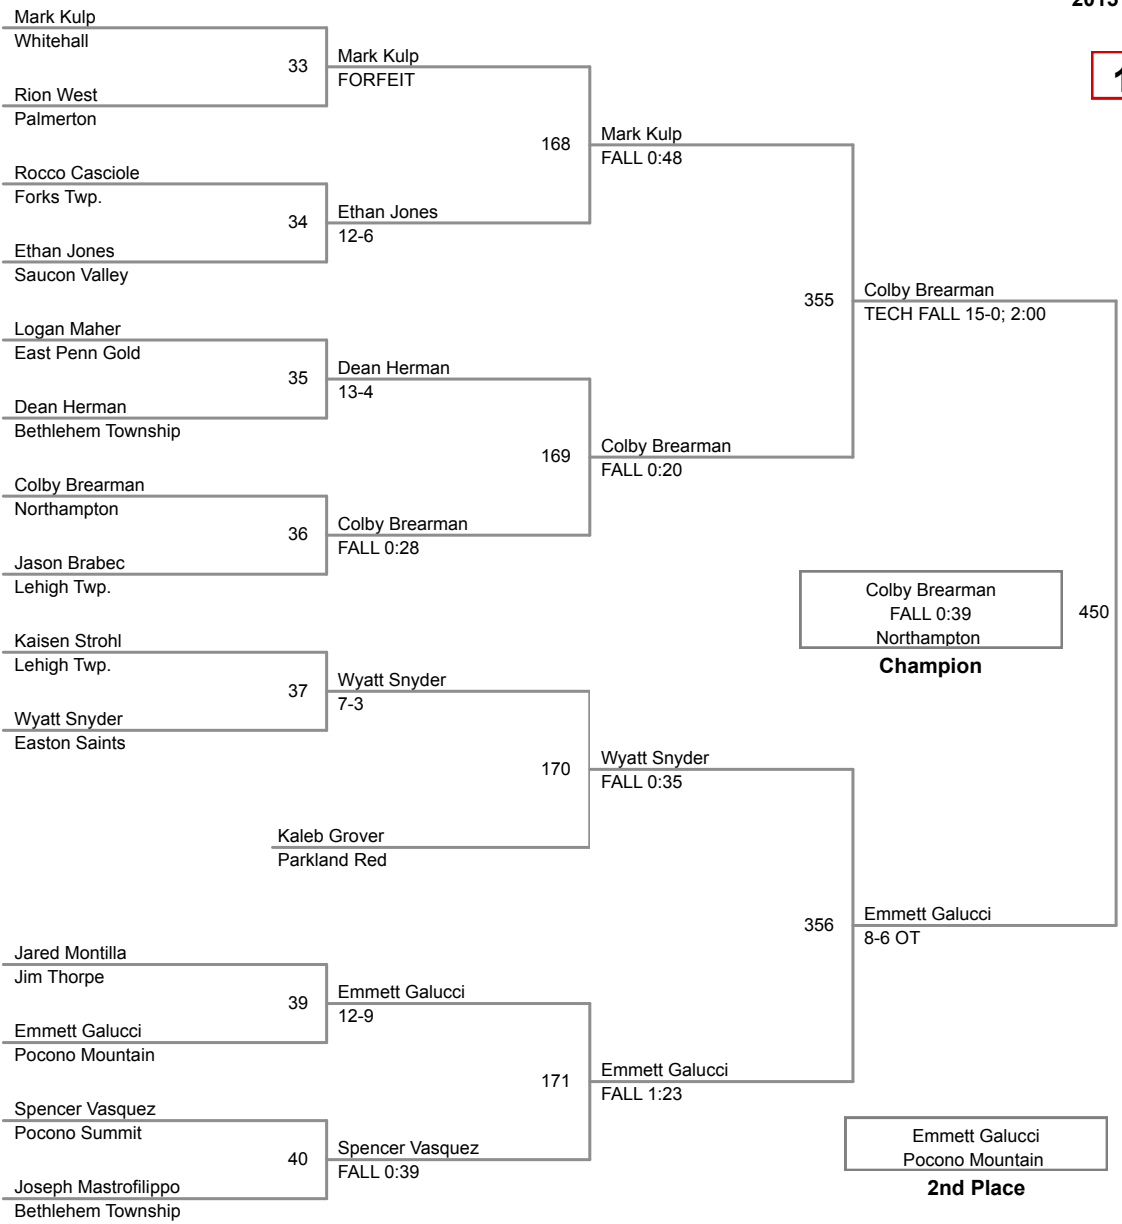

2015 VEWL Exhibition
Morning

14A Lbs