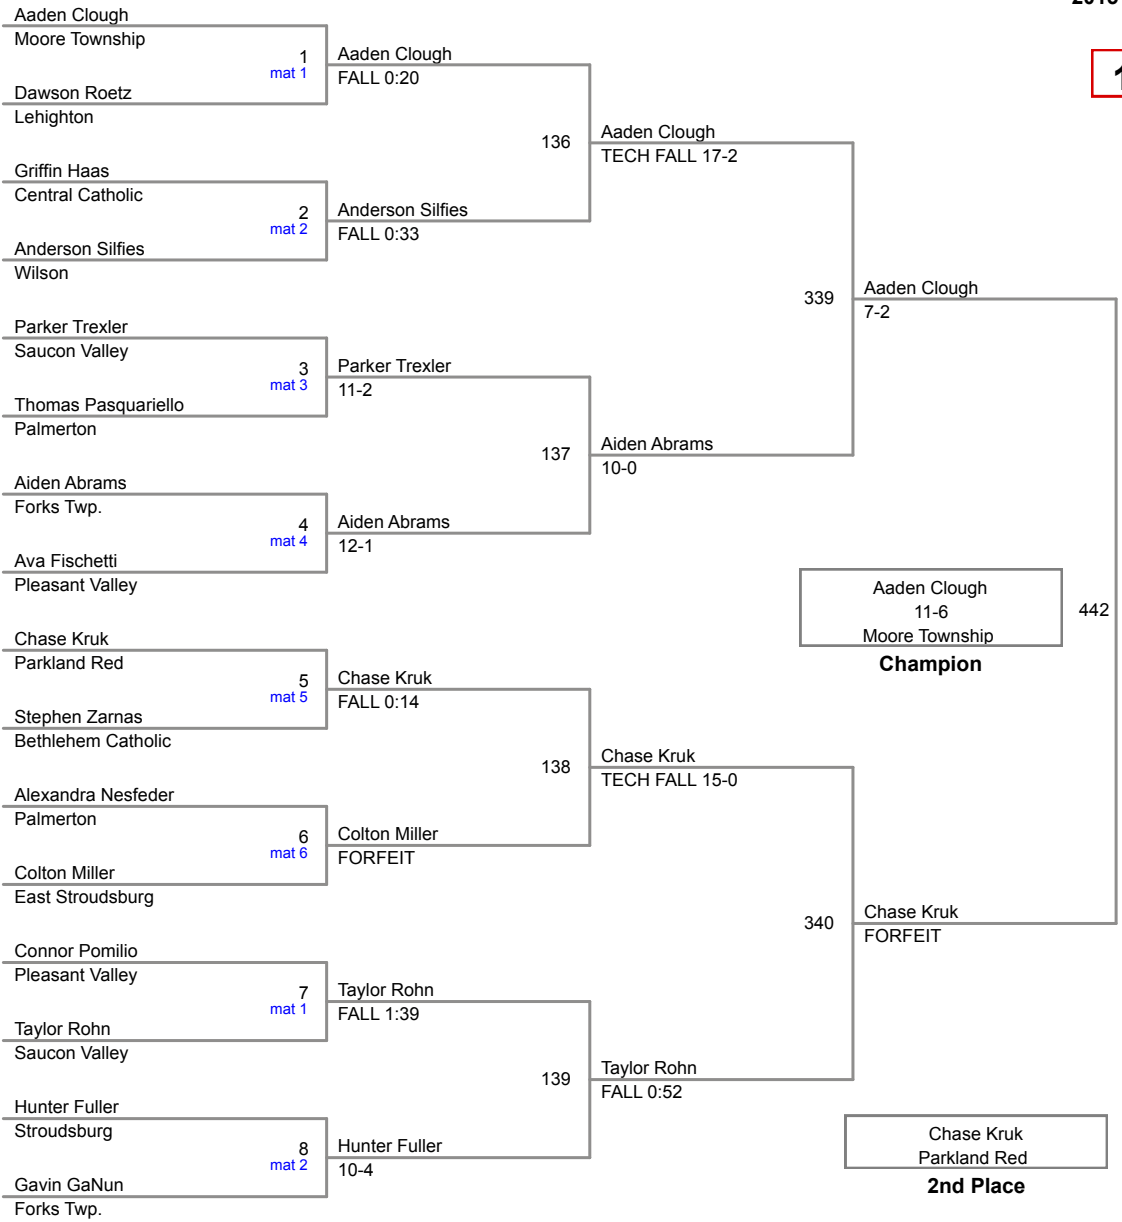

2015 VEWL Exhibition
Morning

10A Lbs

2015 VEWL Exhibition
Morning

11A Lbs

2015 VEWL Exhibition
Morning

12A Lbs

2015 VEWL Exhibition
Morning

13A Lbs