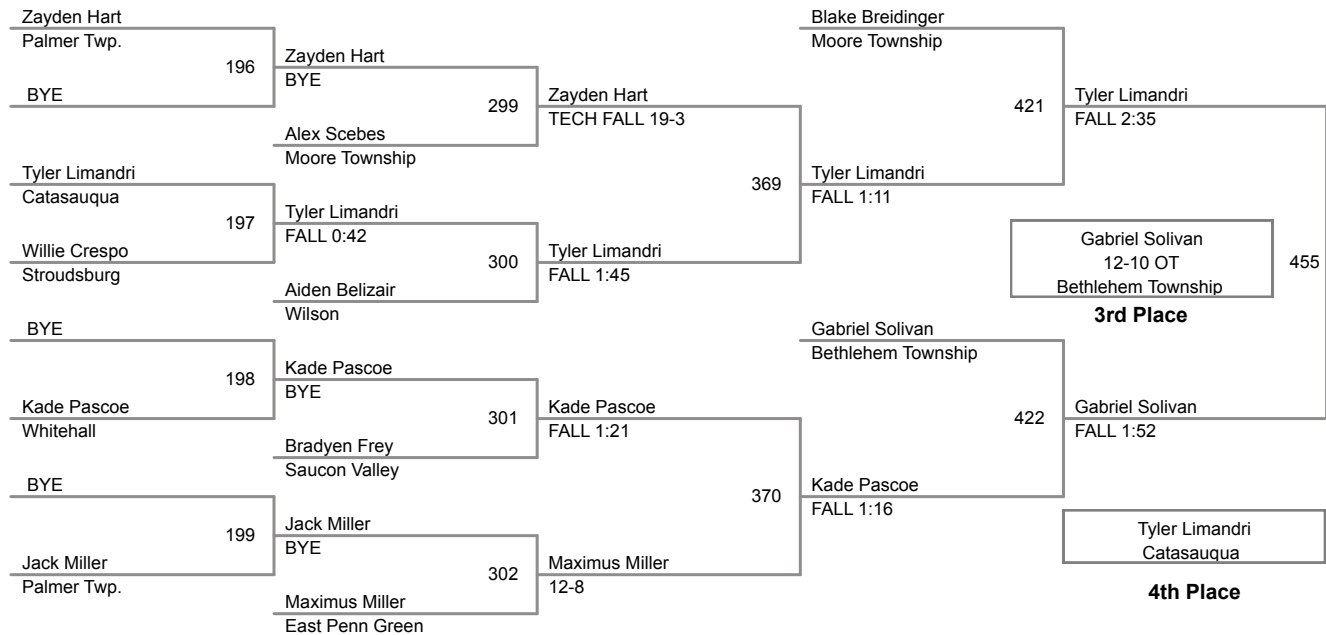

2015 VEWL Exhibition
Morning

14A Lbs

2015 VEWL Exhibition
Morning

15A Lbs

2015 VEWL Exhibition
Morning

16A Lbs

2015 VEWL Exhibition
Morning

17A Lbs