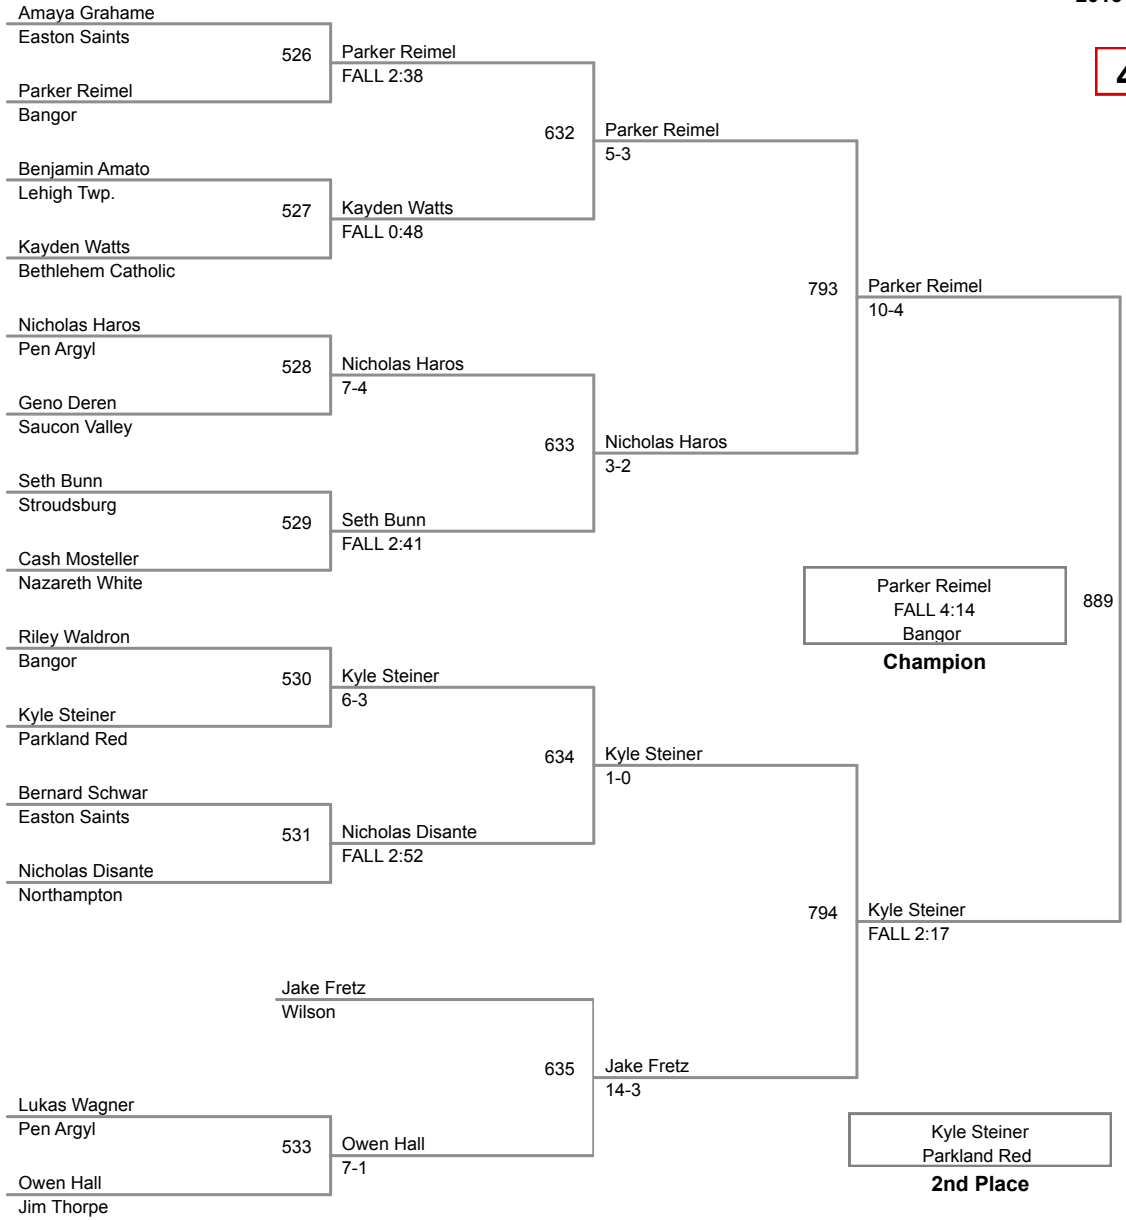

40P Lbs

2015 VEWL Exhibition
Afternoon

41P Lbs

42P Lbs

2015 VEWL Exhibition
Afternoon

43P Lbs

2015 VEWL Exhibition
Afternoon

44P Lbs