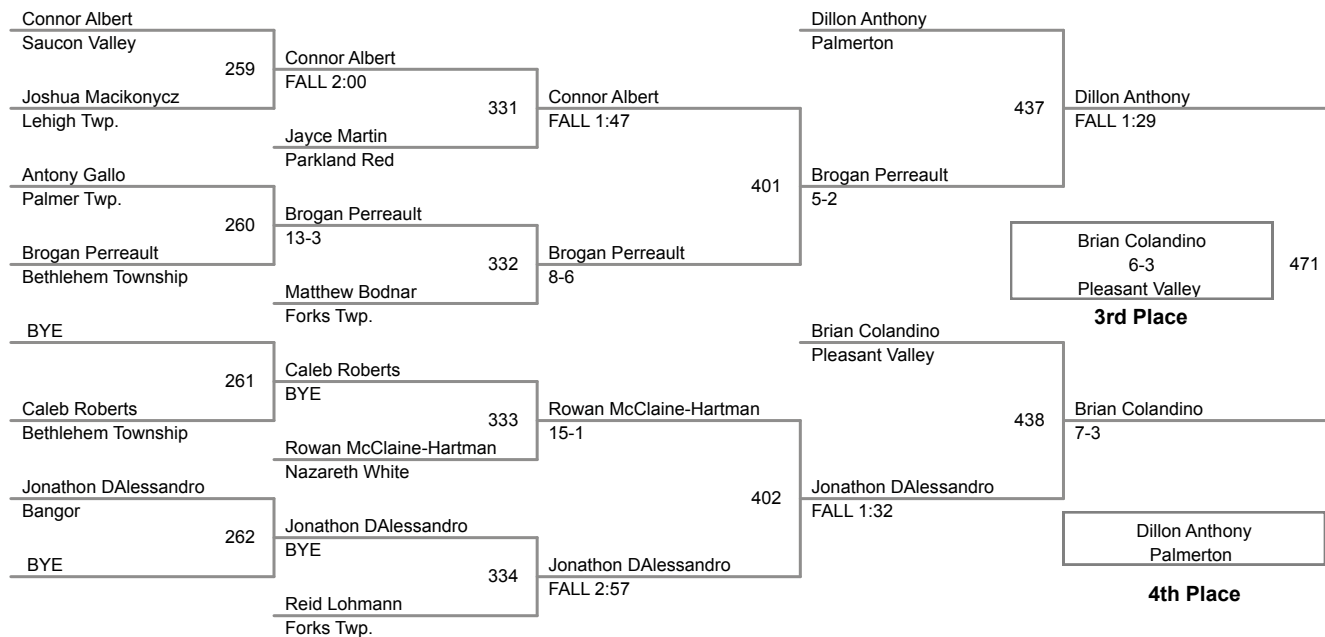

2015 VEWL Exhibition
Morning

23A Lbs

2015 VEWL Exhibition
Morning

24A Lbs

2015 VEWL Exhibition
Morning

25A Lbs

2015 VEWL Exhibition
Morning

26A Lbs