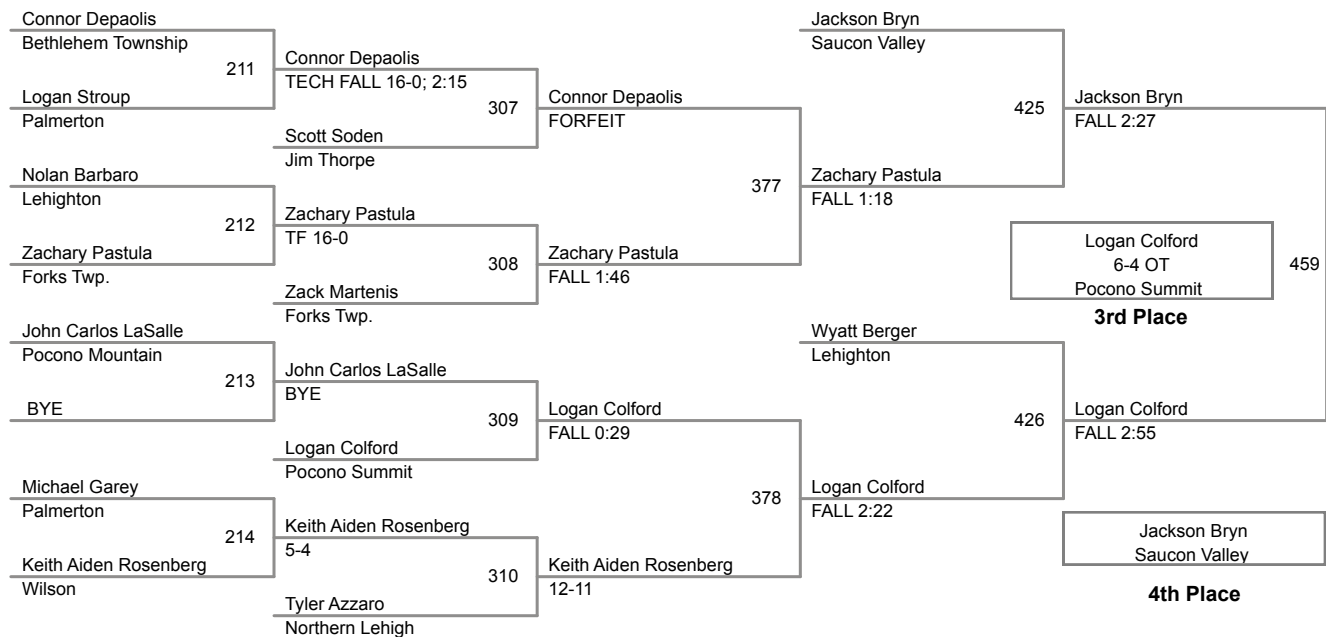

2015 VEWL Exhibition
Morning

19A Lbs