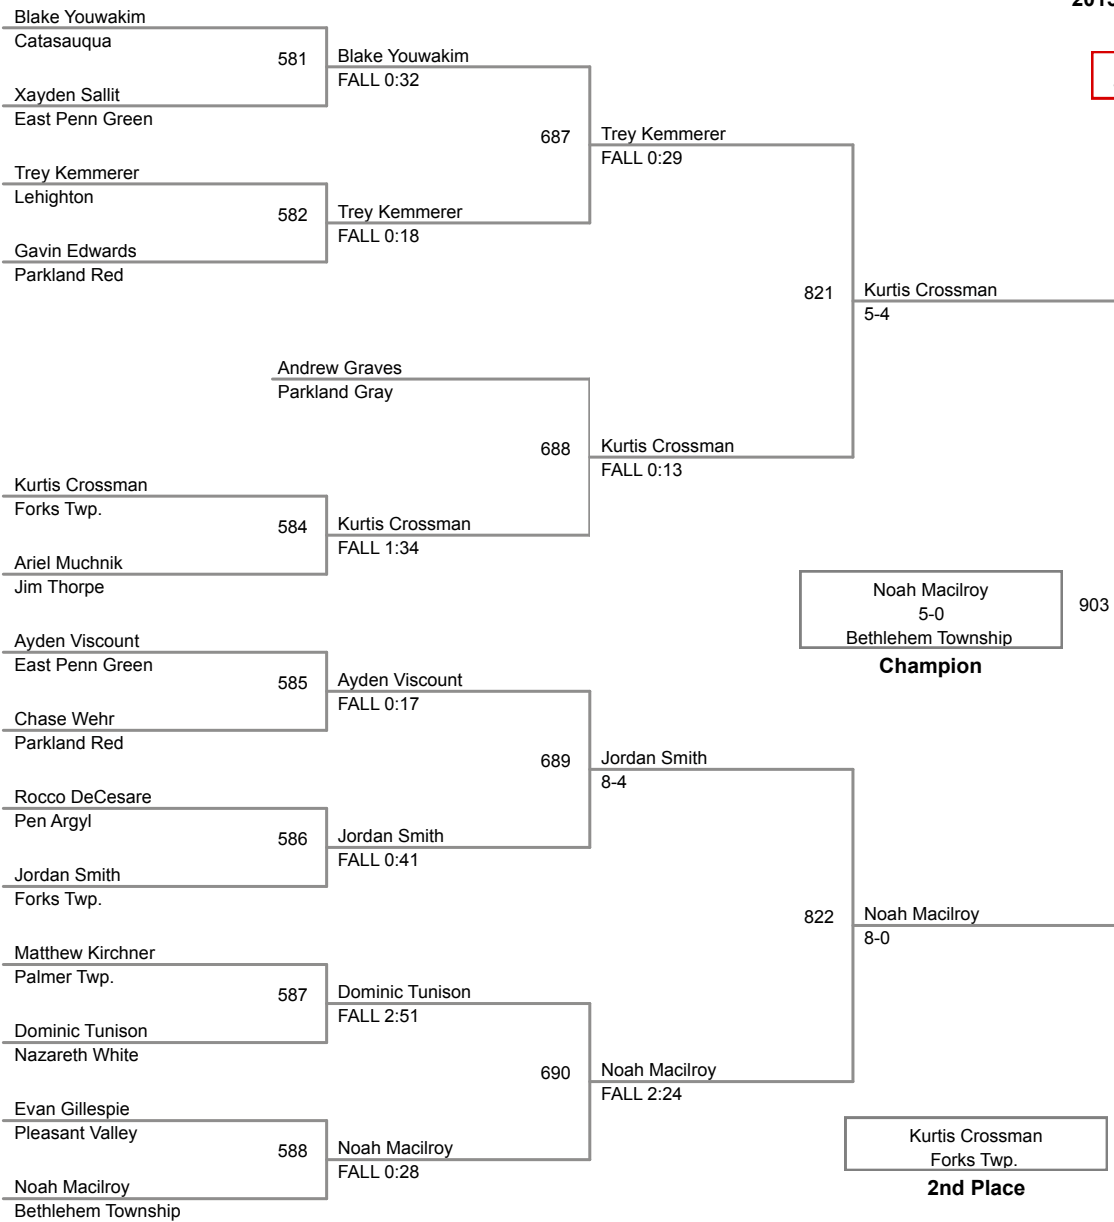

2015 VEWL Exhibition
Afternoon

45P Lbs

46P Lbs

47P Lbs

48P Lbs

49P Lbs

2015 VEWL Exhibition
Afternoon

50P Lbs