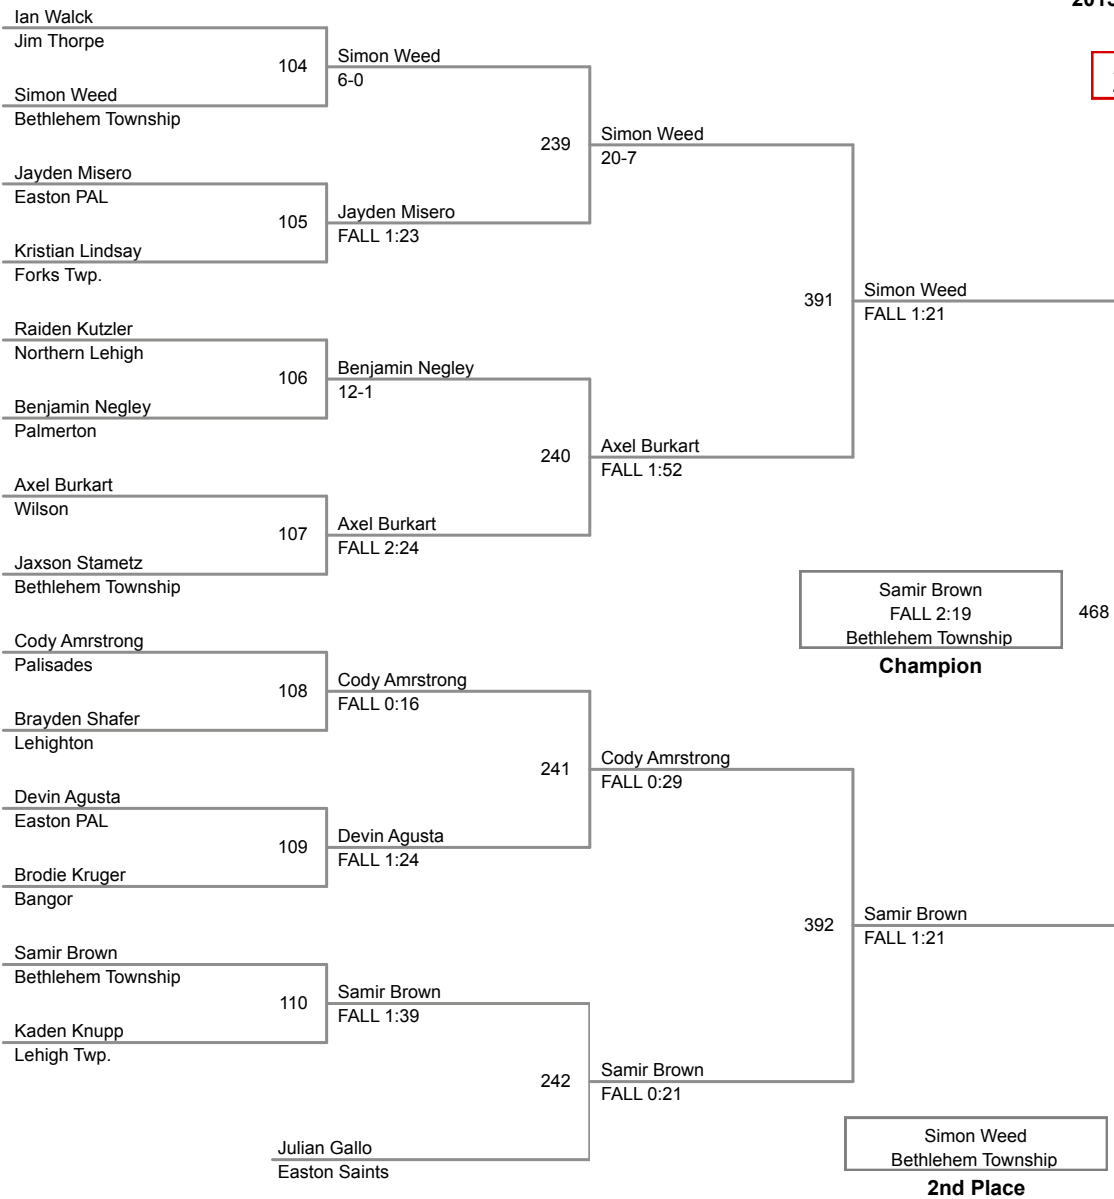

2015 VEWL Exhibition
Morning

23A Lbs