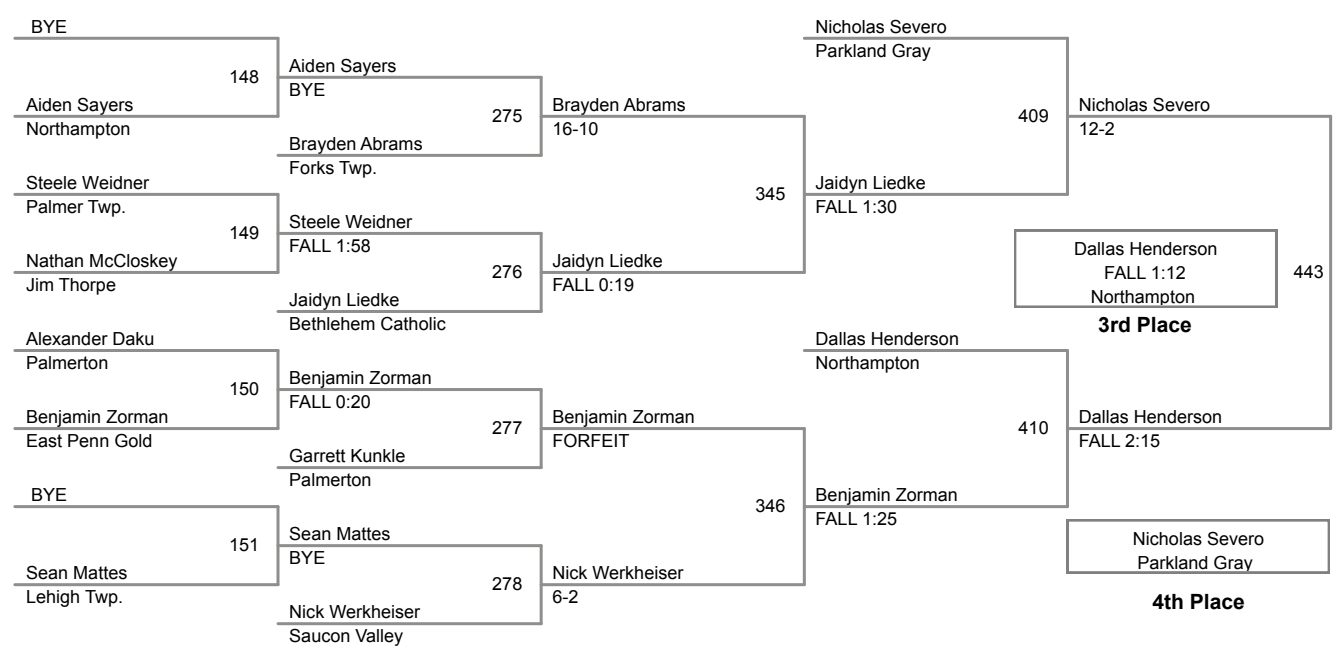

2015 VEWL Exhibition
Morning

10A Lbs

2015 VEWL Exhibition
Morning

11A Lbs

2015 VEWL Exhibition
Morning

12A Lbs

2015 VEWL Exhibition
Morning

13A Lbs