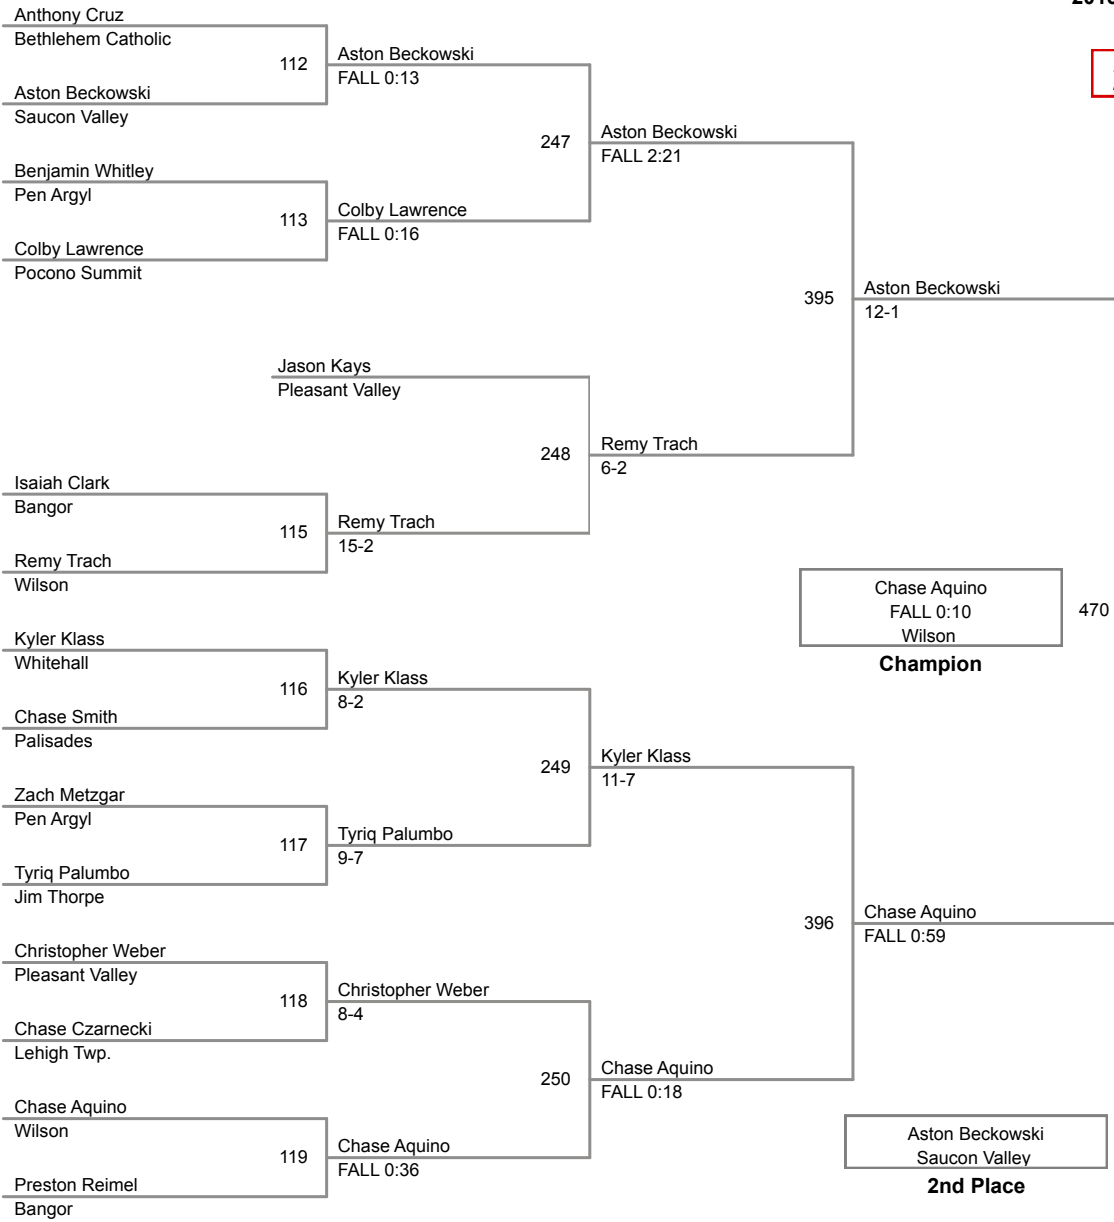

2015 VEWL Exhibition
Morning

24A Lbs