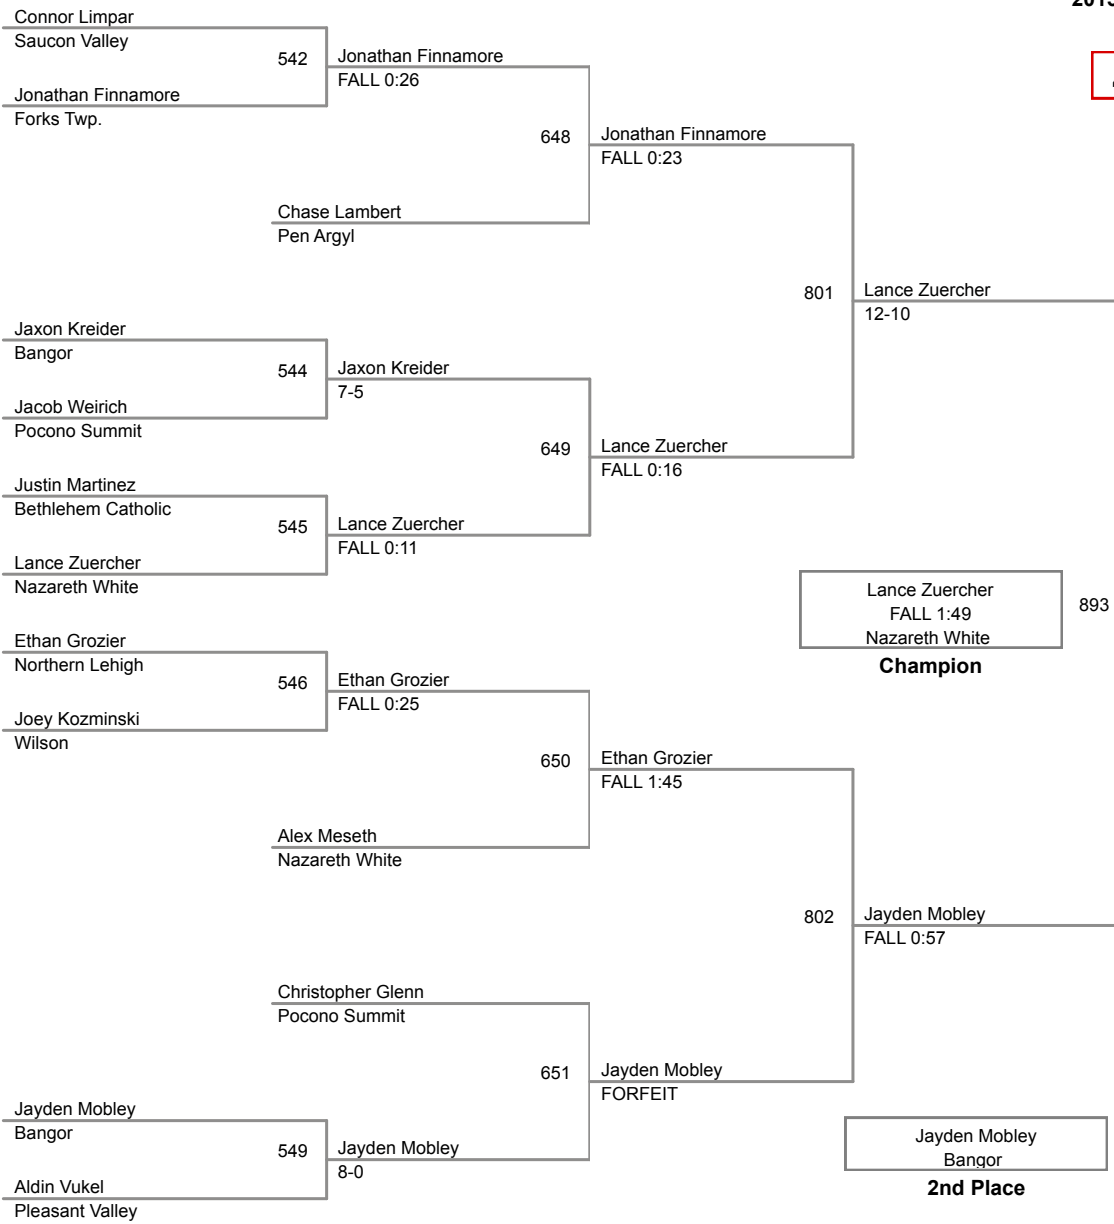

2015 VEWL Exhibition
Afternoon

45P Lbs