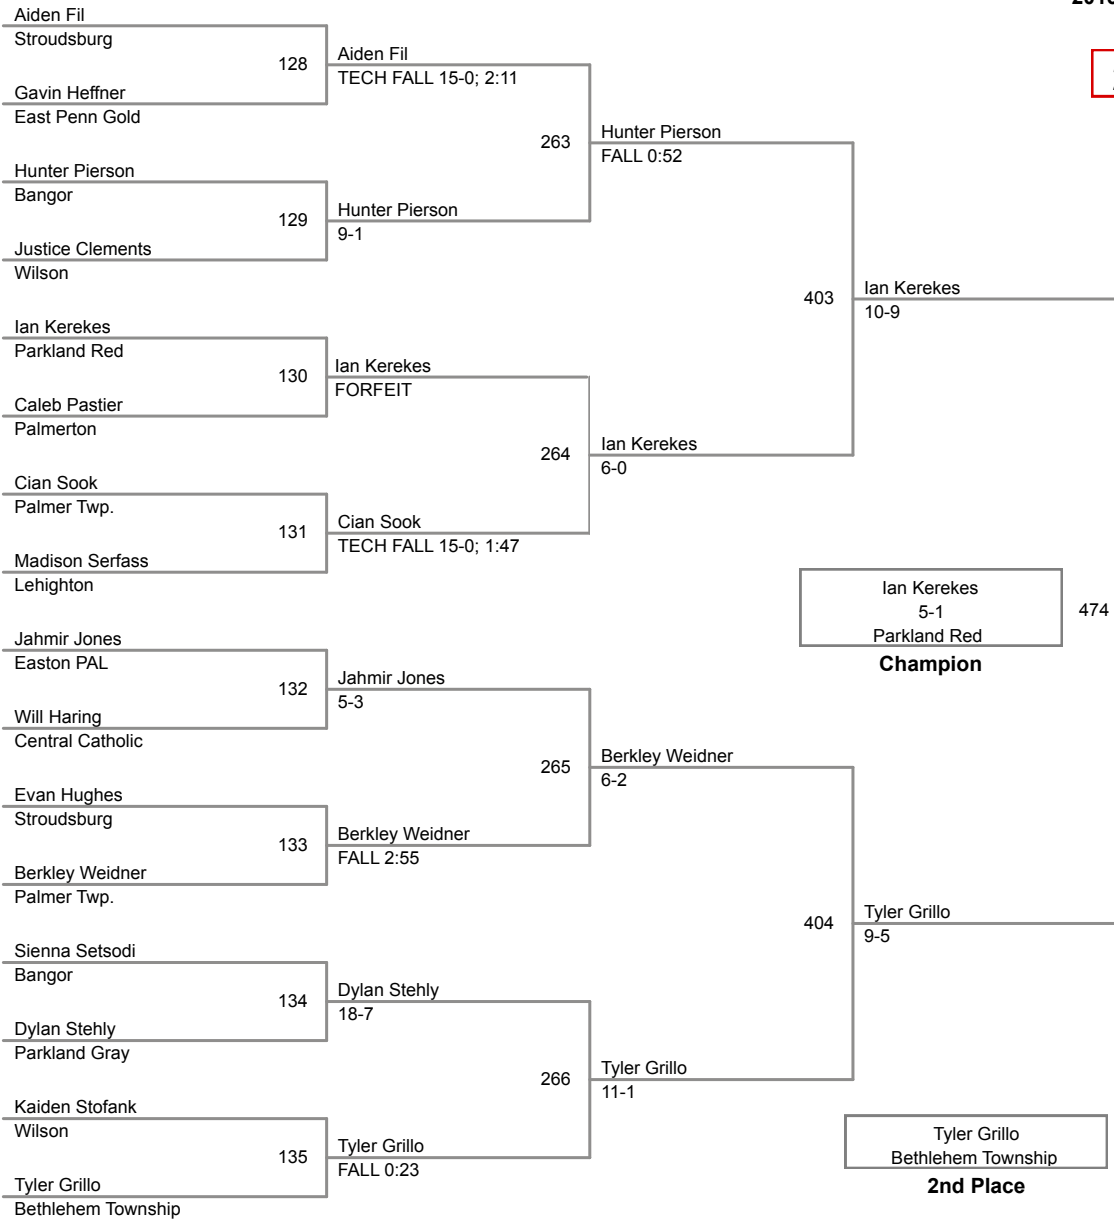

2015 VEWL Exhibition
Morning

23A Lbs

2015 VEWL Exhibition
Morning

24A Lbs

2015 VEWL Exhibition
Morning

25A Lbs

2015 VEWL Exhibition
Morning

26A Lbs