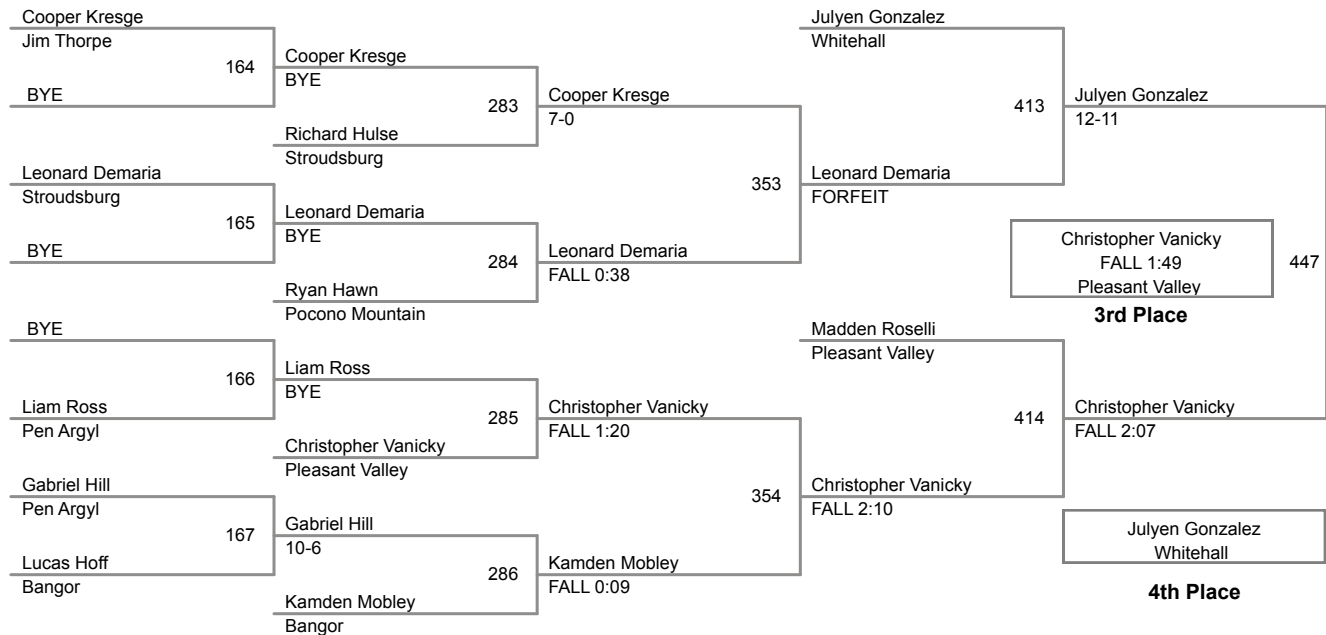

2015 VEWL Exhibition
Morning

10A Lbs

2015 VEWL Exhibition
Morning

11A Lbs

2015 VEWL Exhibition
Morning

12A Lbs

2015 VEWL Exhibition
Morning

13A Lbs