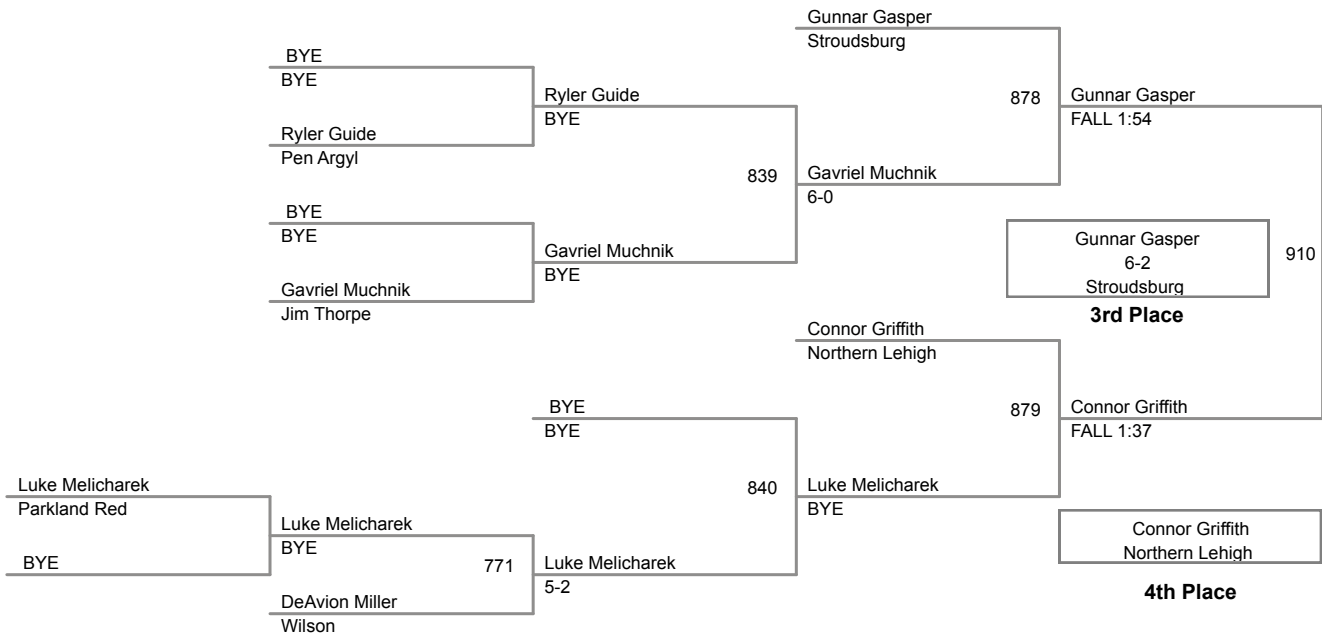

51P Lbs

52P Lbs

53P Lbs

54P Lbs

5 or 6 Participant Round Robin

www.escapesports.com ...[©Escape Sports, Inc.]... results.escapesports.com

2015 VEWL Exhibition
Afternoon

56P Lbs