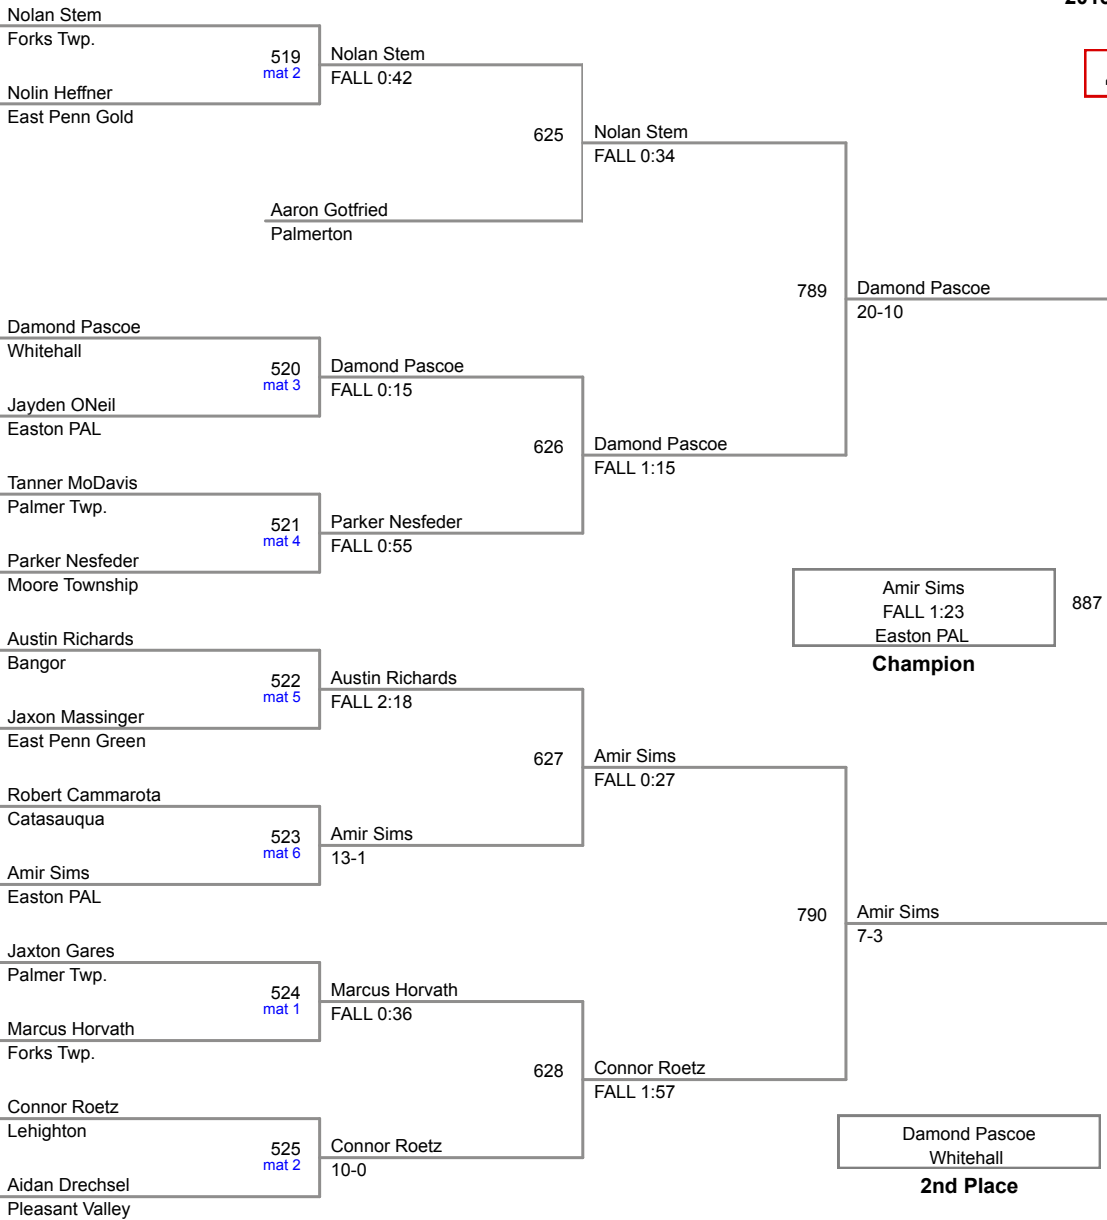

40P Lbs

2015 VEWL Exhibition
Afternoon

41P Lbs

42P Lbs

2015 VEWL Exhibition
Afternoon

43P Lbs

2015 VEWL Exhibition
Afternoon

44P Lbs