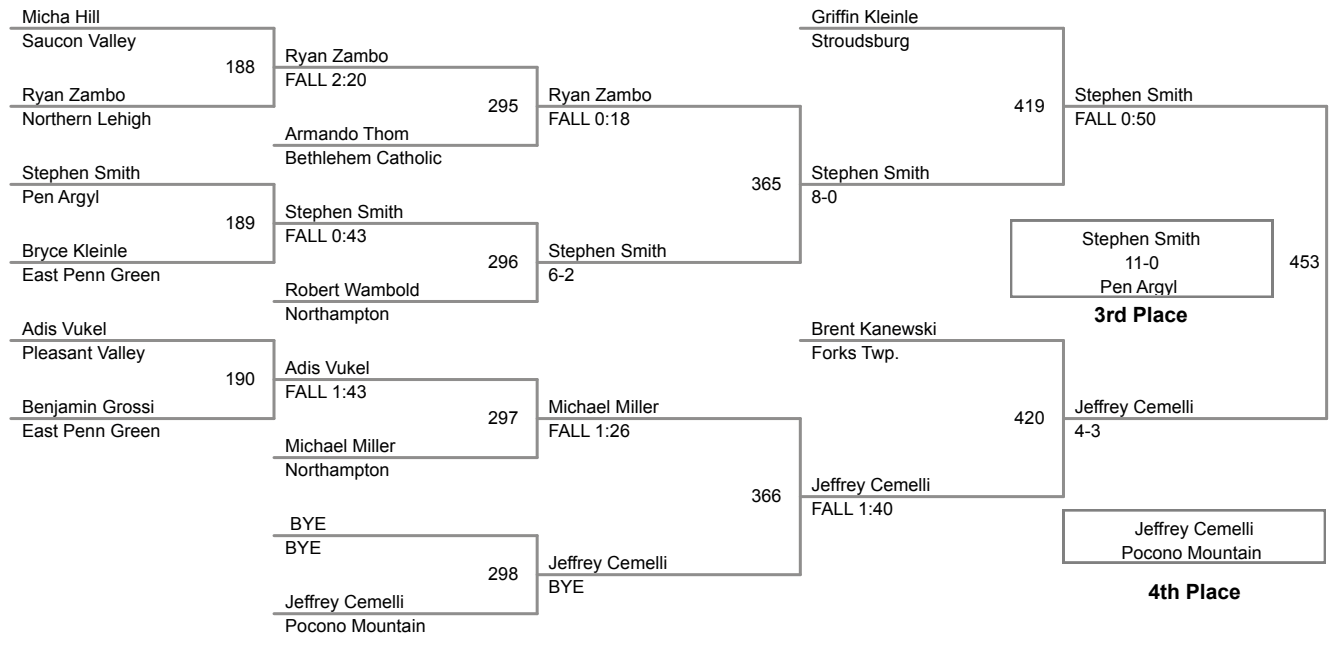

2015 VEWL Exhibition
Morning

14A Lbs

2015 VEWL Exhibition
Morning

15A Lbs

2015 VEWL Exhibition
Morning

16A Lbs

2015 VEWL Exhibition
Morning

17A Lbs