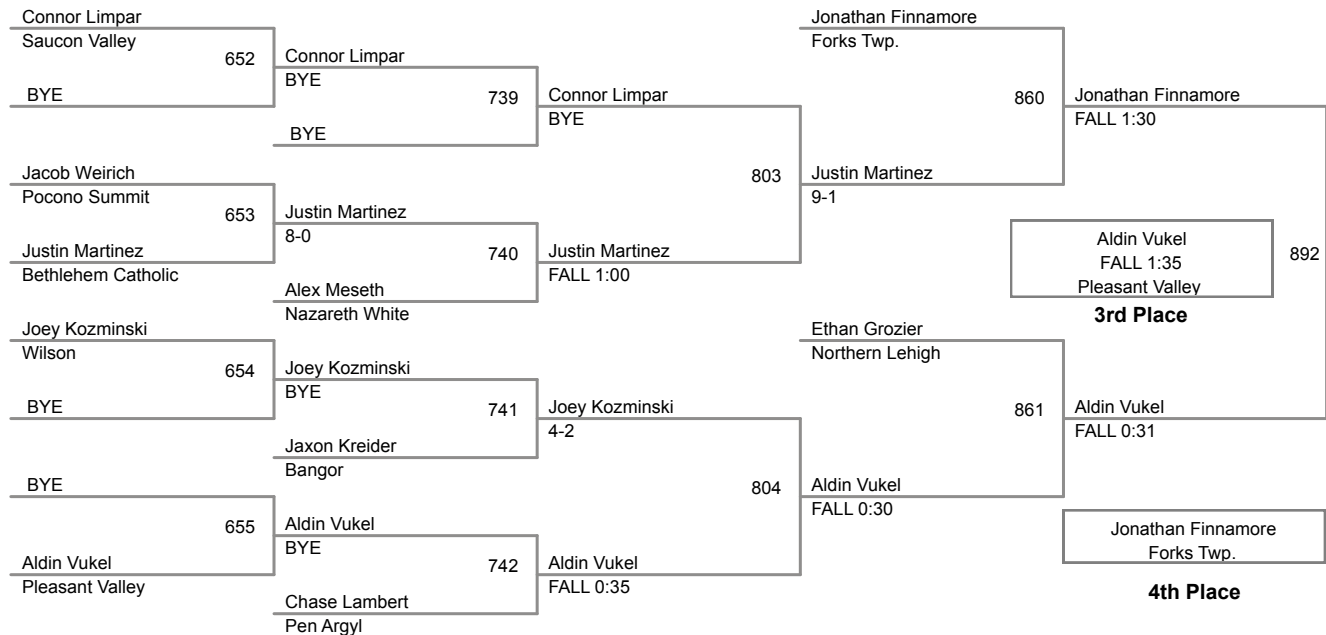

2015 VEWL Exhibition
Afternoon

45P Lbs