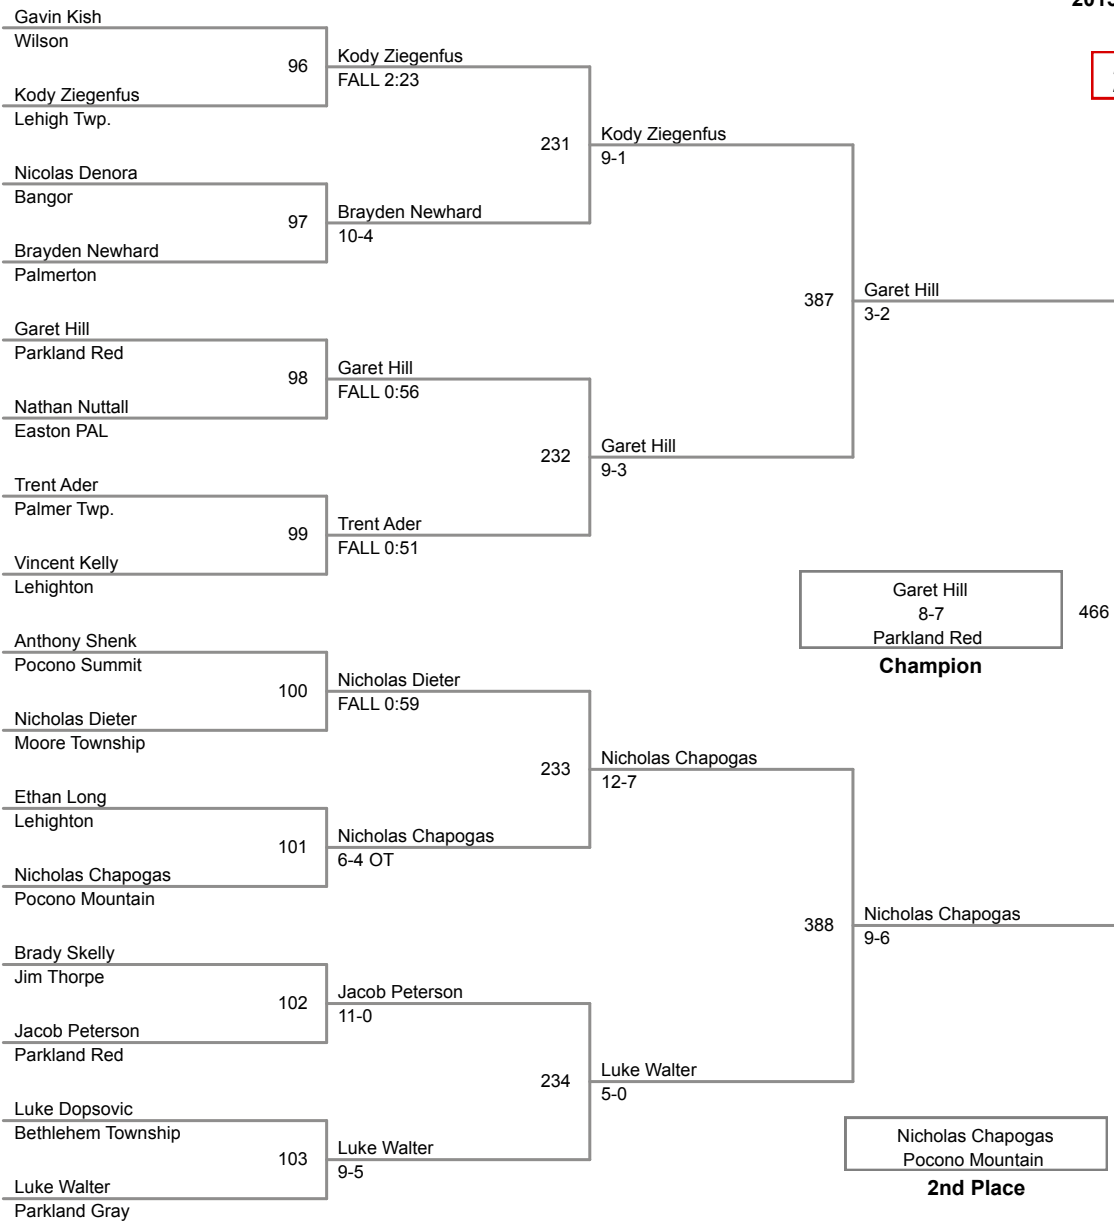

18A Lbs

2015 VEWL Exhibition
Morning

19A Lbs

20A Lbs

2015 VEWL Exhibition
Morning

21A Lbs

2015 VEWL Exhibition
Morning

22A Lbs