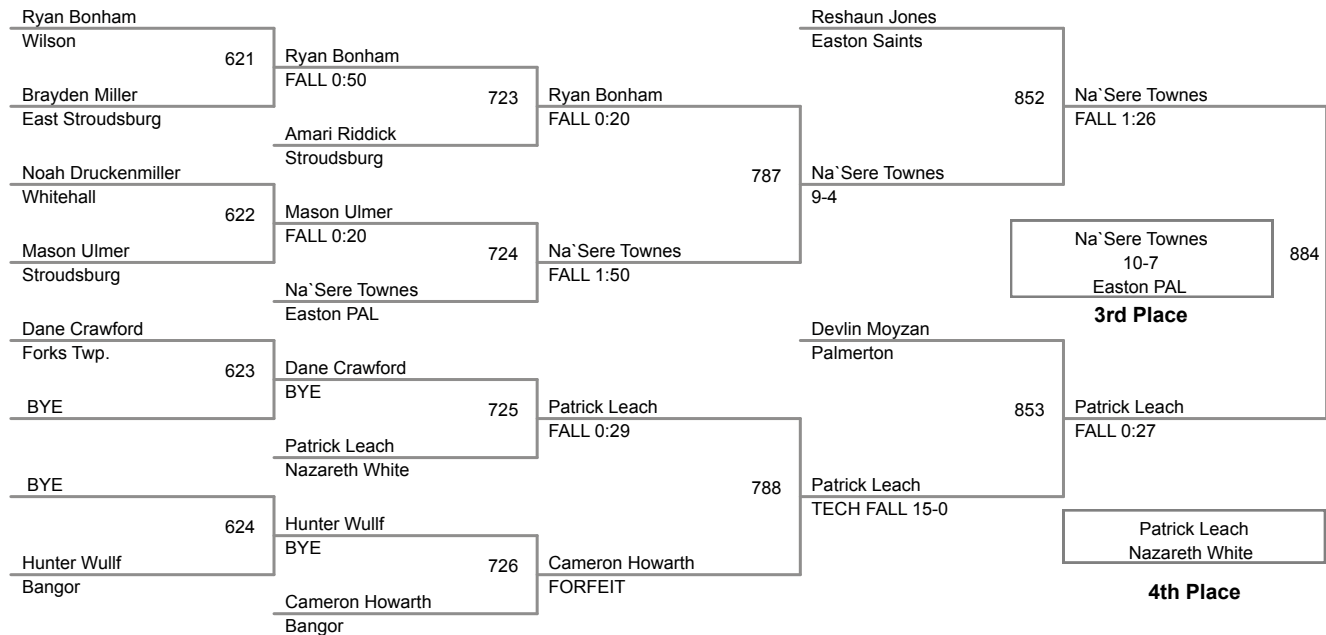

2015 VEWL Exhibition
Afternoon

41P Lbs