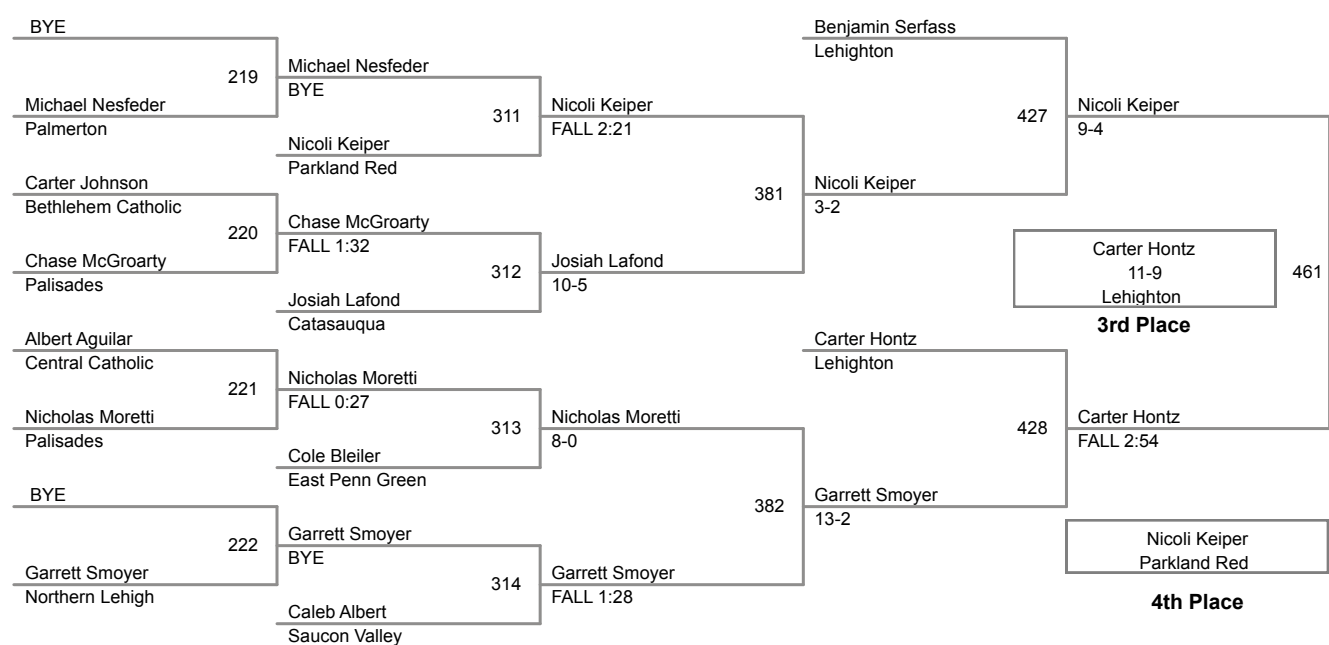

18A Lbs

2015 VEWL Exhibition
Morning

19A Lbs

20A Lbs

2015 VEWL Exhibition
Morning

21A Lbs

2015 VEWL Exhibition
Morning

22A Lbs