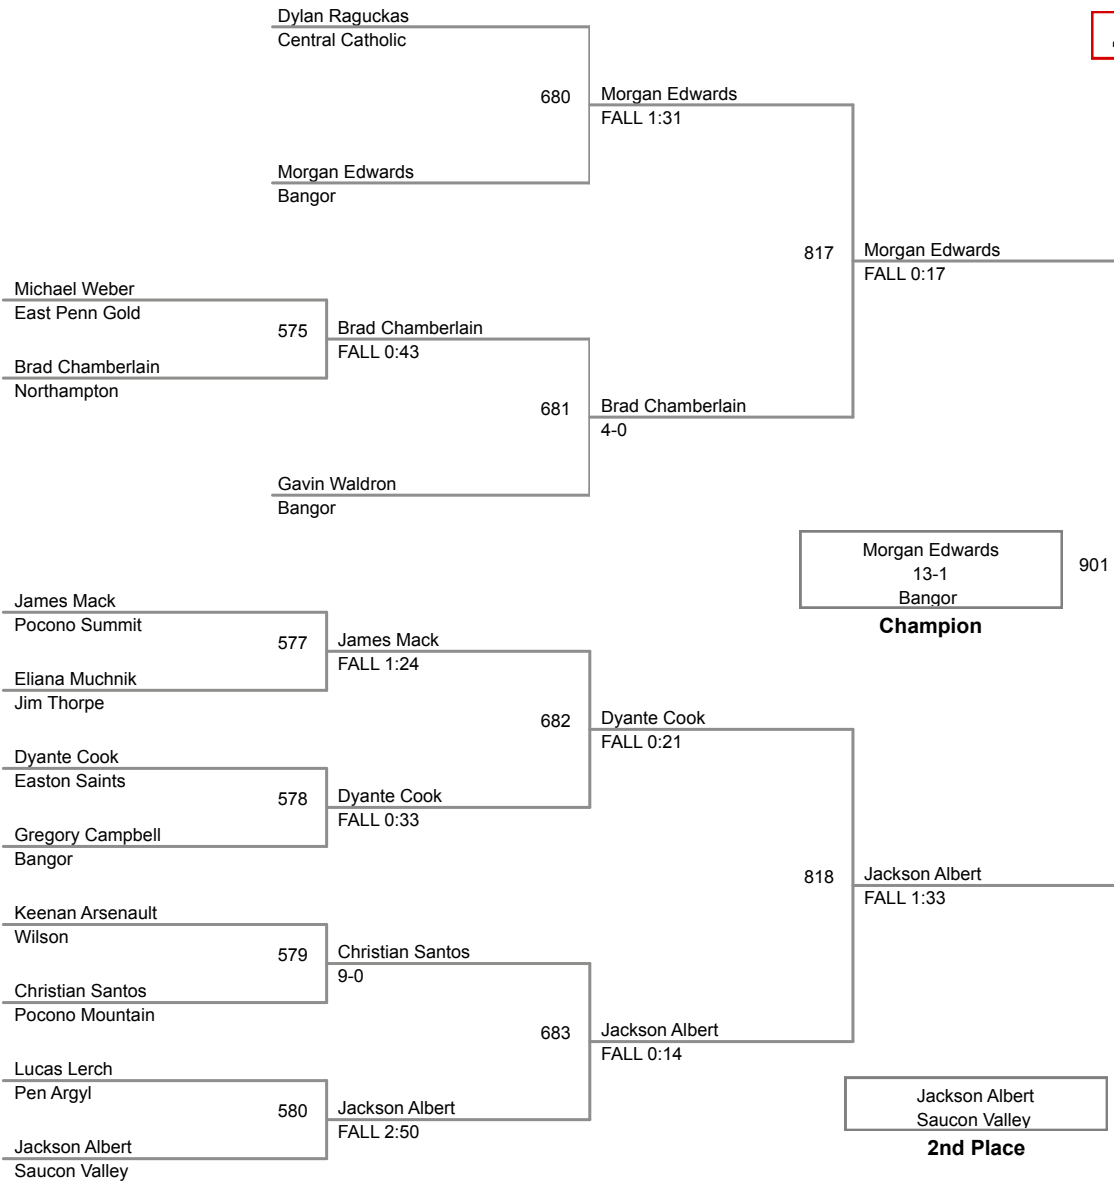

2015 VEWL Exhibition
Afternoon

45P Lbs

46P Lbs

47P Lbs

48P Lbs

49P Lbs

2015 VEWL Exhibition
Afternoon

50P Lbs