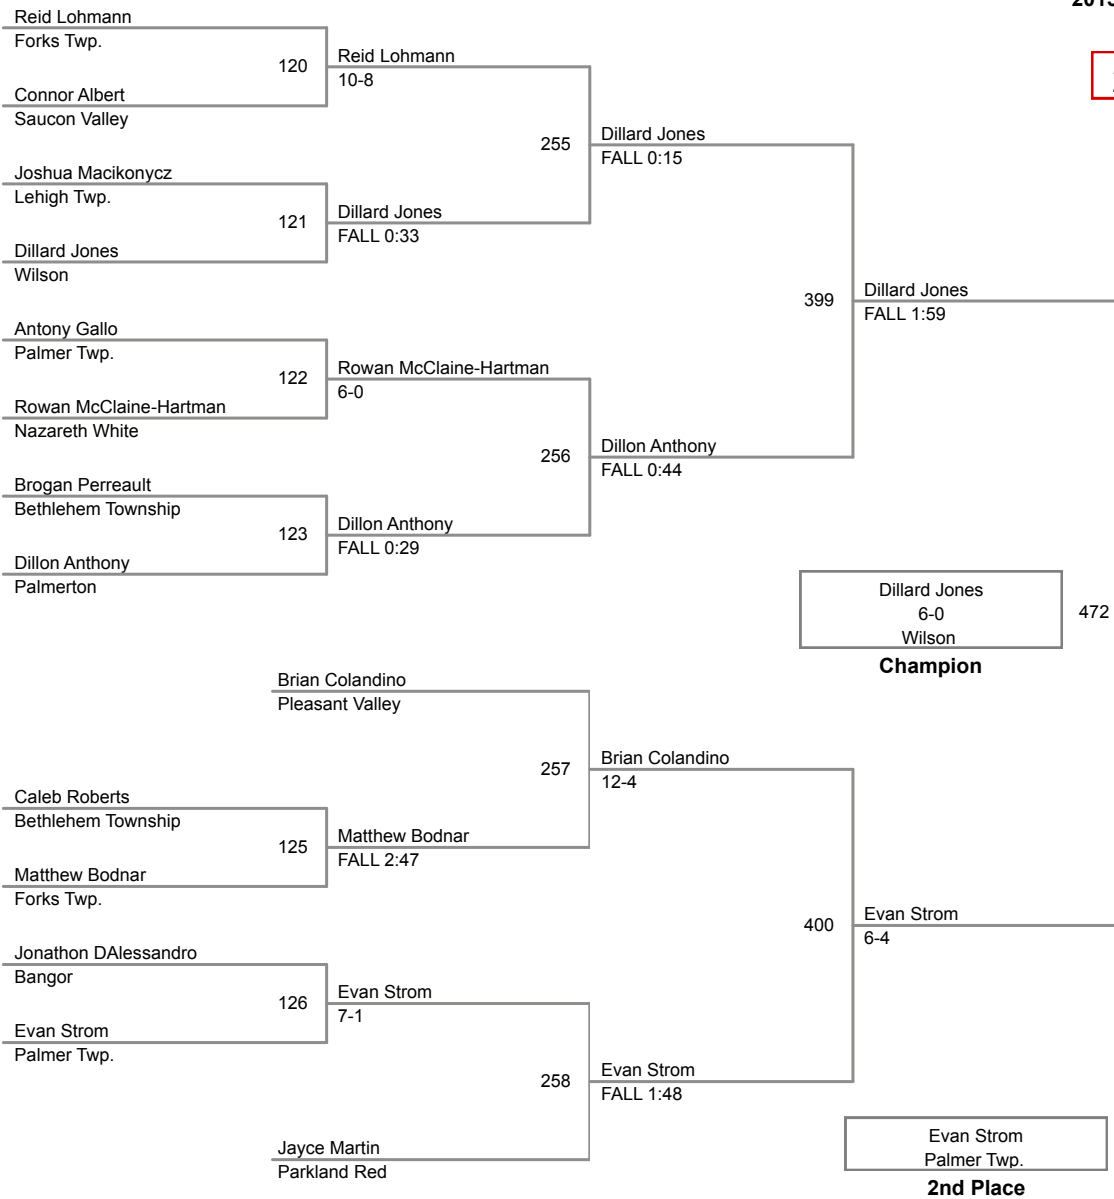

2015 VEWL Exhibition
Morning

23A Lbs

2015 VEWL Exhibition
Morning

24A Lbs

2015 VEWL Exhibition
Morning

25A Lbs

2015 VEWL Exhibition
Morning

26A Lbs