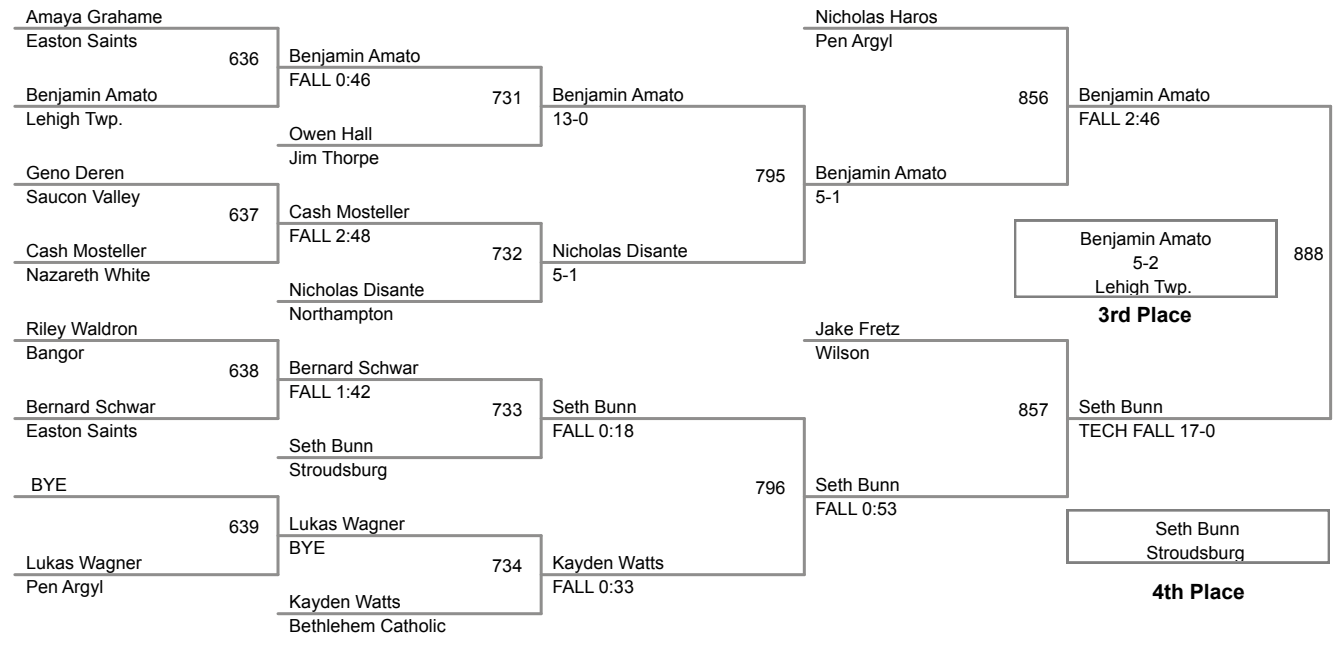

40P Lbs

2015 VEWL Exhibition
Afternoon

41P Lbs

42P Lbs

2015 VEWL Exhibition
Afternoon

43P Lbs

2015 VEWL Exhibition
Afternoon

44P Lbs