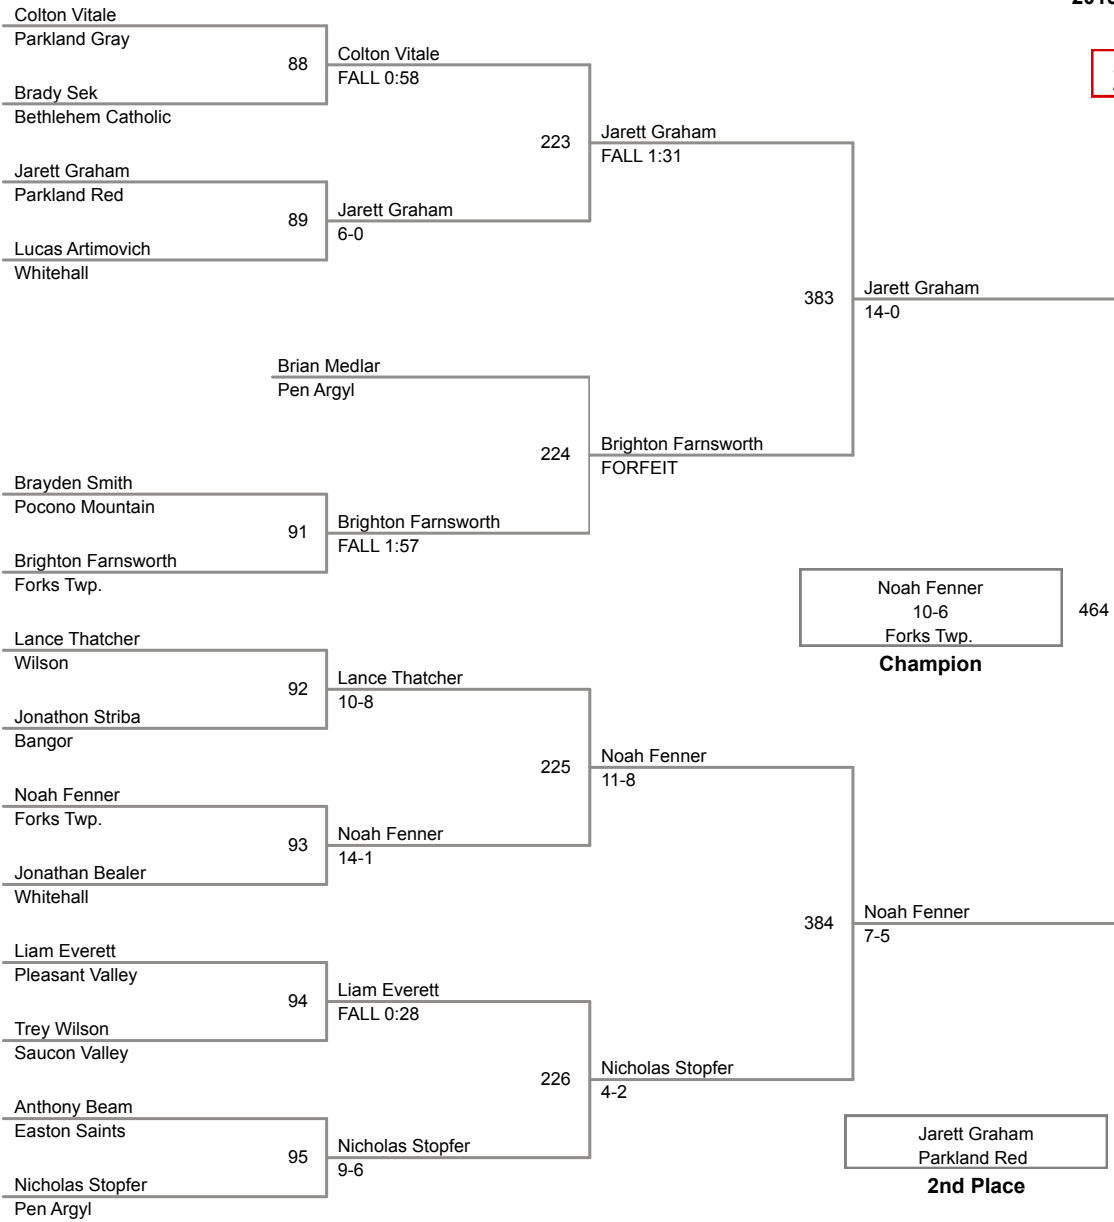

18A Lbs

2015 VEWL Exhibition
Morning

19A Lbs

20A Lbs

2015 VEWL Exhibition
Morning

21A Lbs

2015 VEWL Exhibition
Morning

22A Lbs