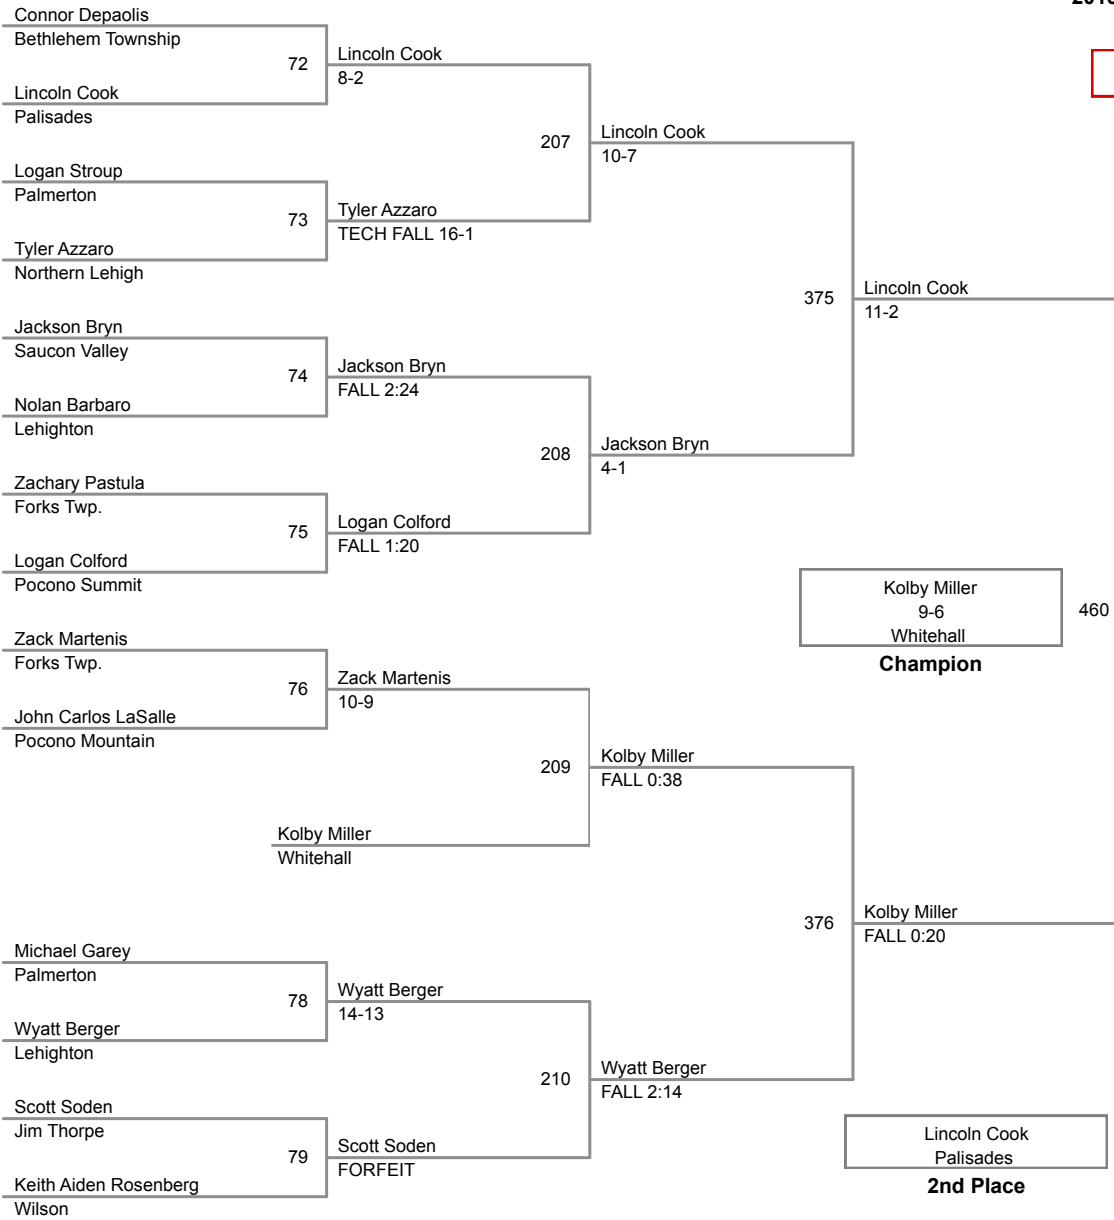

2015 VEWL Exhibition
Morning

19A Lbs