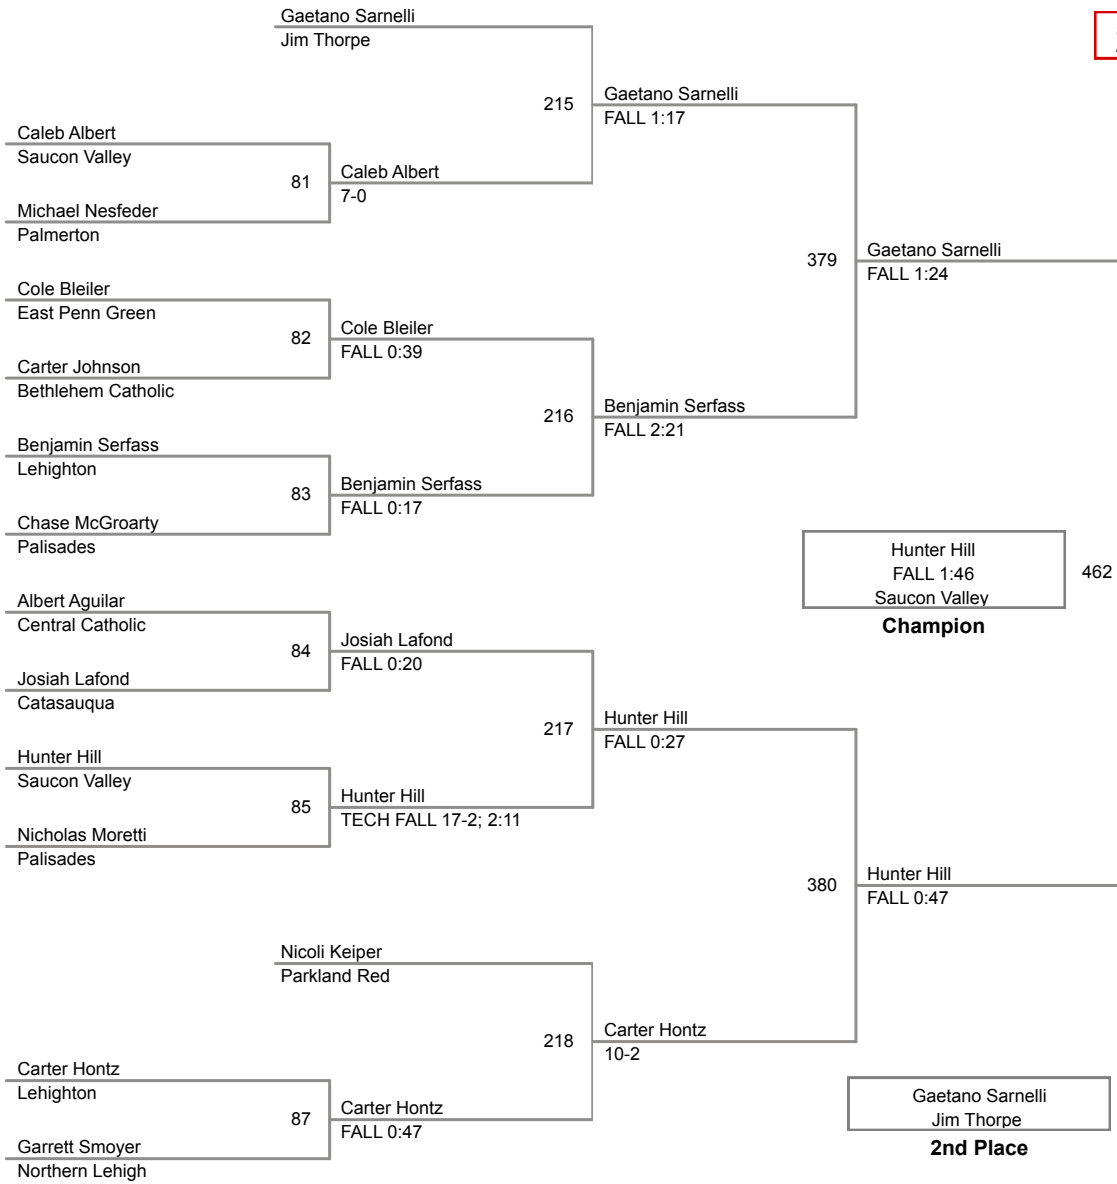

18A Lbs

2015 VEWL Exhibition
Morning

19A Lbs

20A Lbs

2015 VEWL Exhibition
Morning

21A Lbs

2015 VEWL Exhibition
Morning

22A Lbs